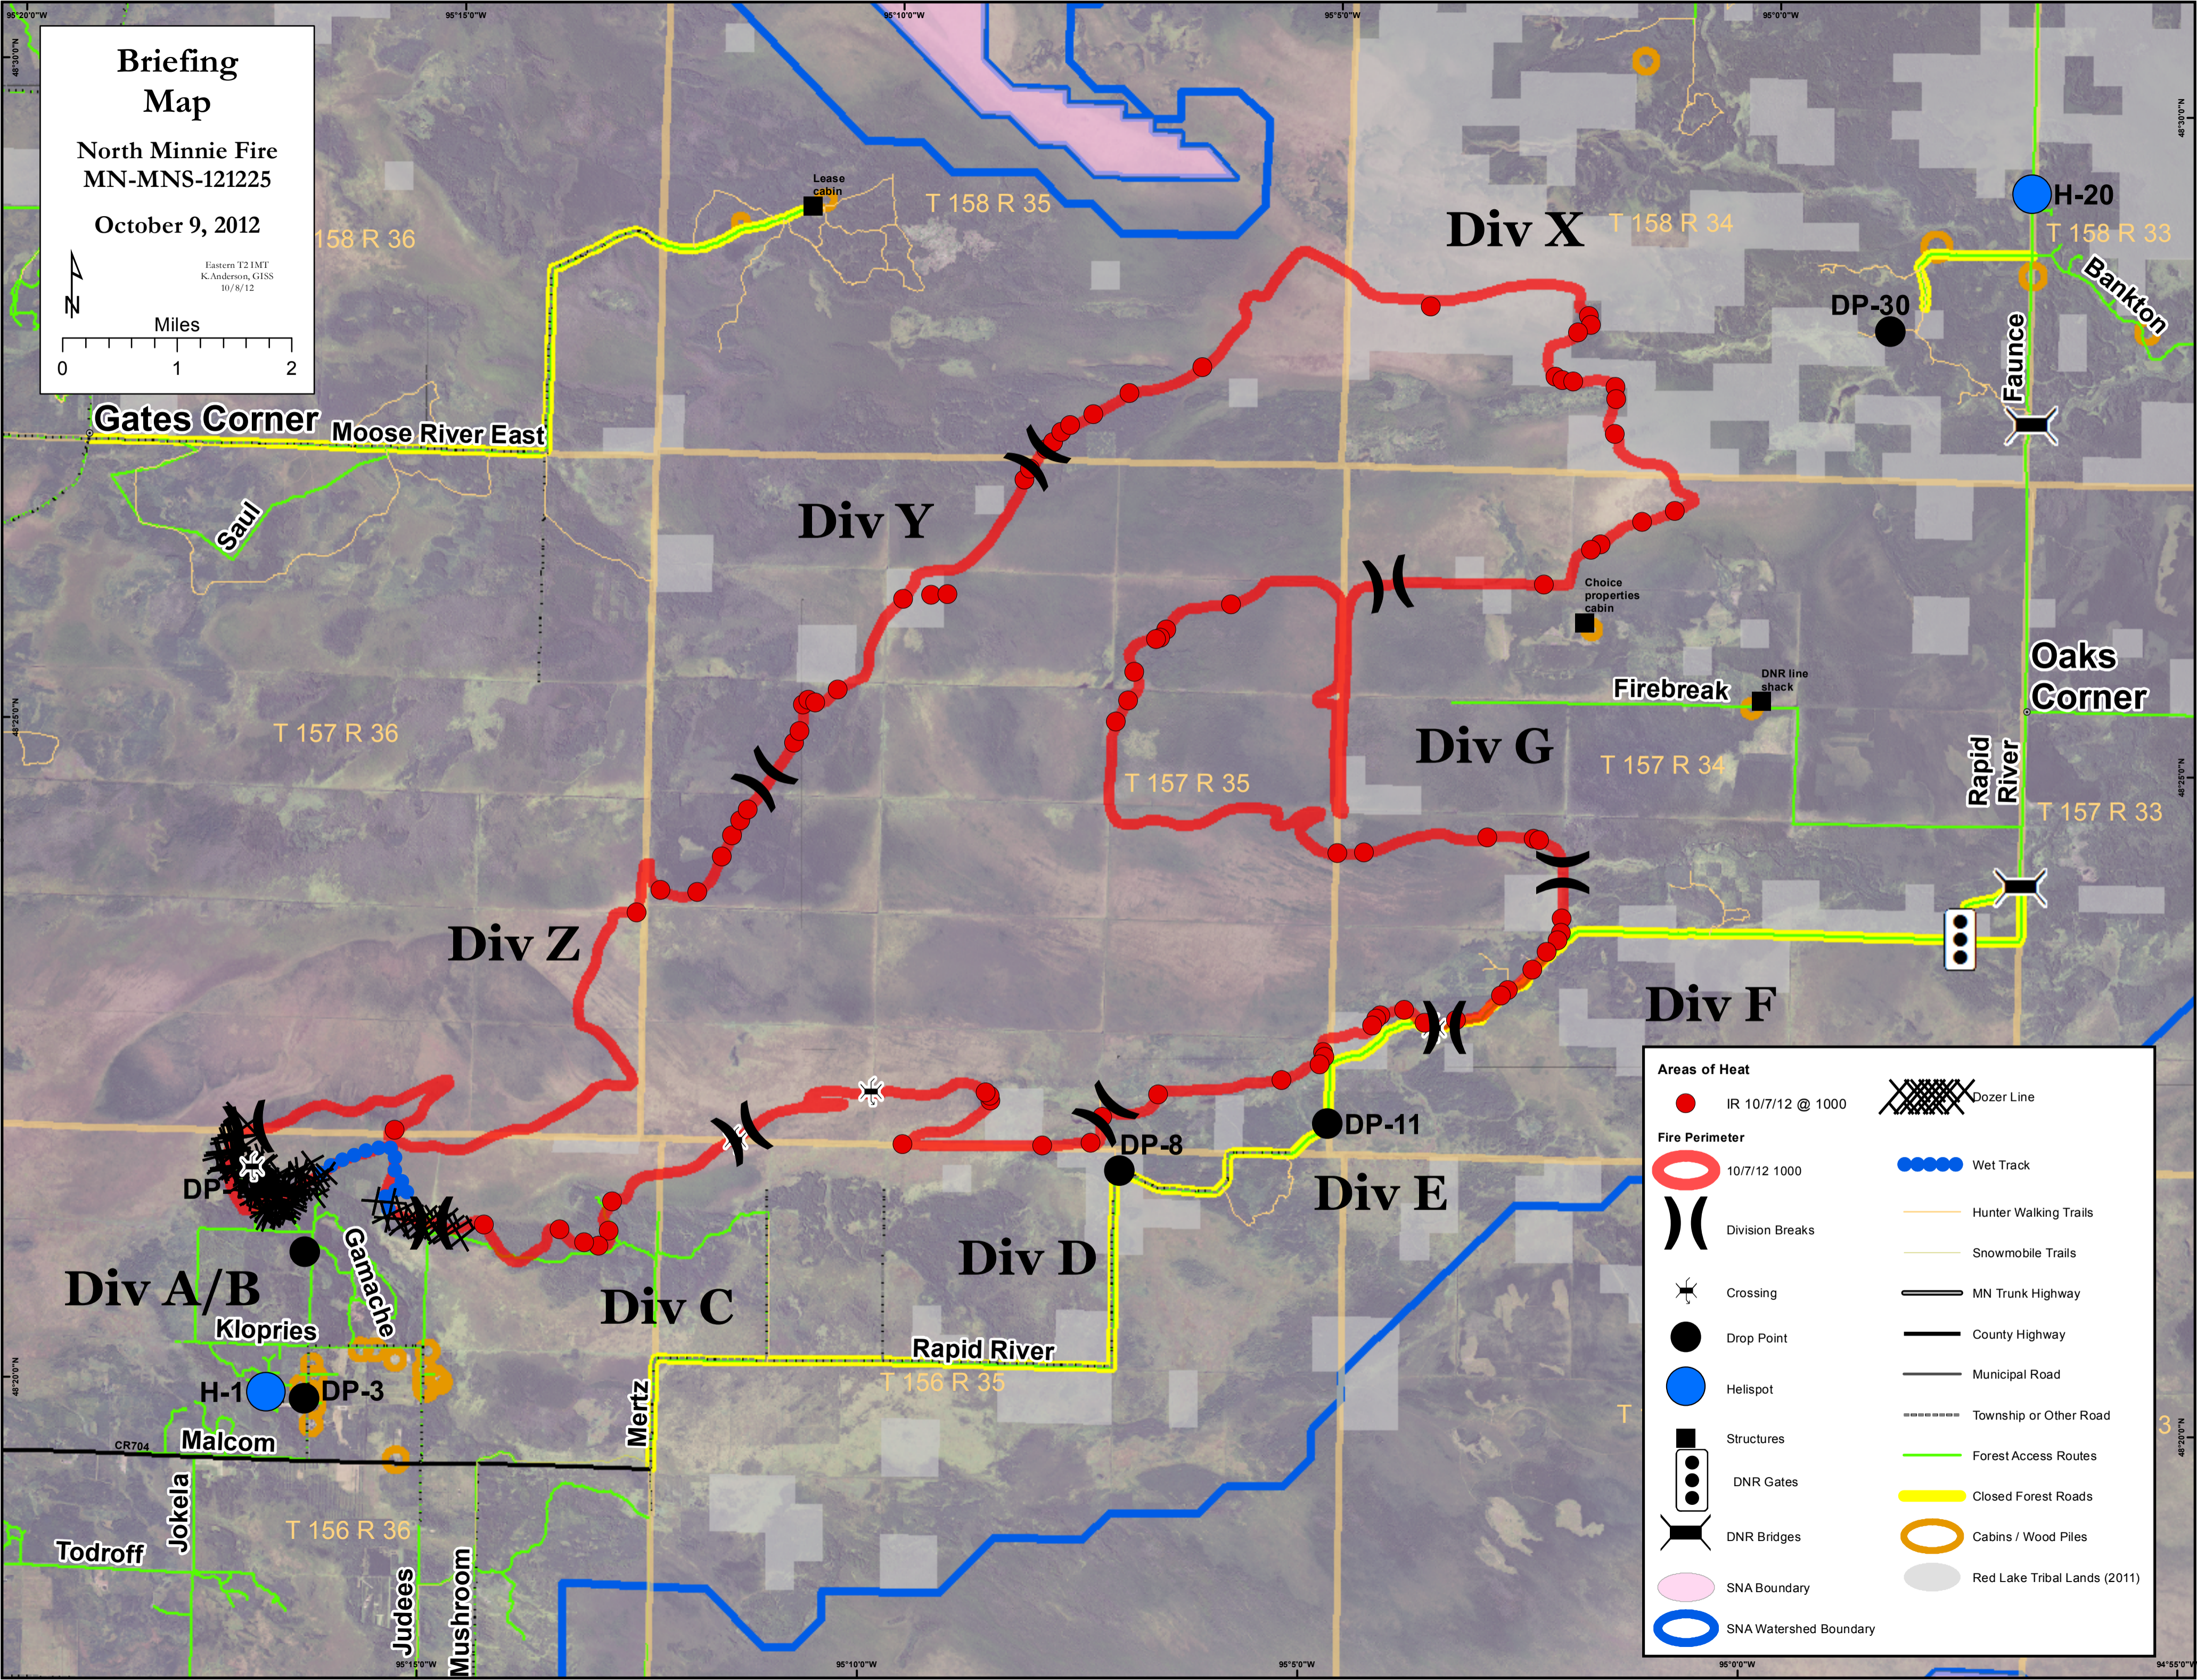

Briefing Map

North Minnie Fire
MN-MNS-121225

October 9, 2012

Eastern T2 IMT
K.Anderson, GISS
10/8/12

Miles
0 1 2

Legend

IR 10/7/12 @ 1000	Dozer Line
10/7/12 1000	Wet Track
Division Breaks	Hunter Walking Trails
Crossing	Snowmobile Trails
Drop Point	MN Trunk Highway
Helispot	County Highway
Structures	Municipal Road
DNR Gates	Township or Other Road
DNR Bridges	Forest Access Routes
SNA Boundary	Closed Forest Roads
SNA Watershed Boundary	Cabins / Wood Piles
	Red Lake Tribal Lands (2011)