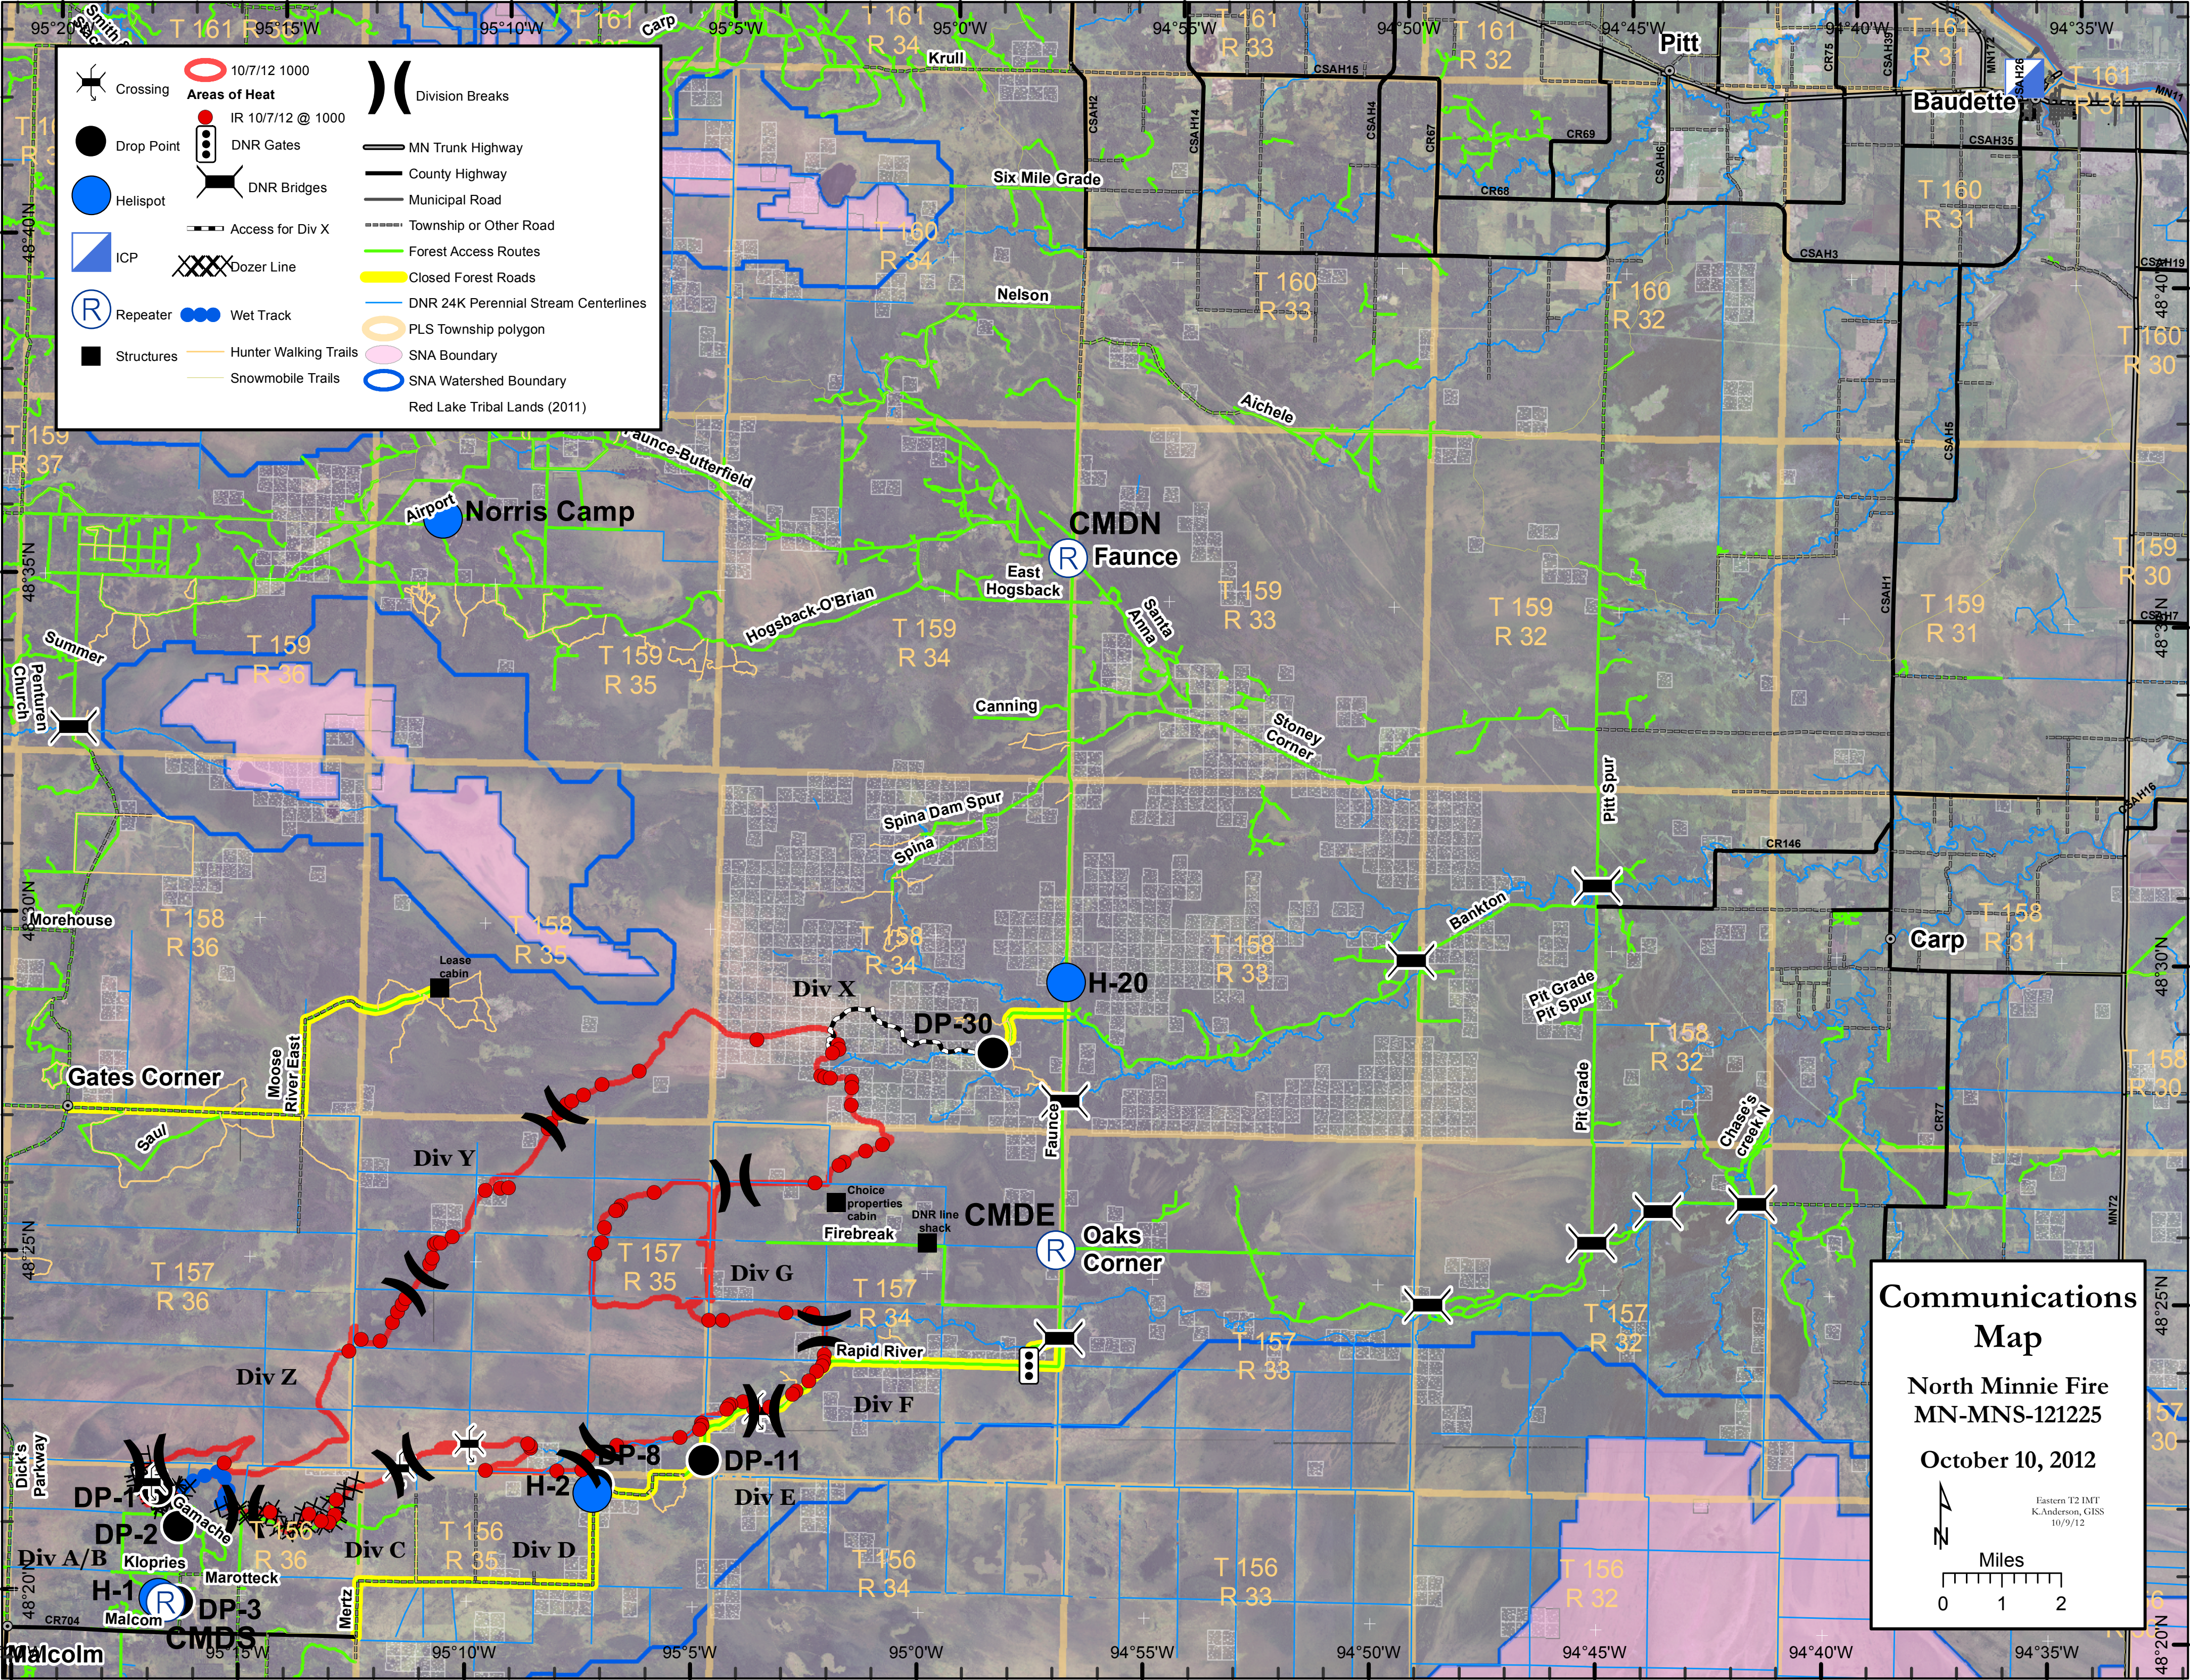

		Red Lake Tribal Lands (2011)

Communications Map
 North Minnie Fire
 MN-MNS-121225
 October 10, 2012

Eastern T2 IMT
 K.Anderson, GISSS
 10/9/12

Miles
 0 1 2