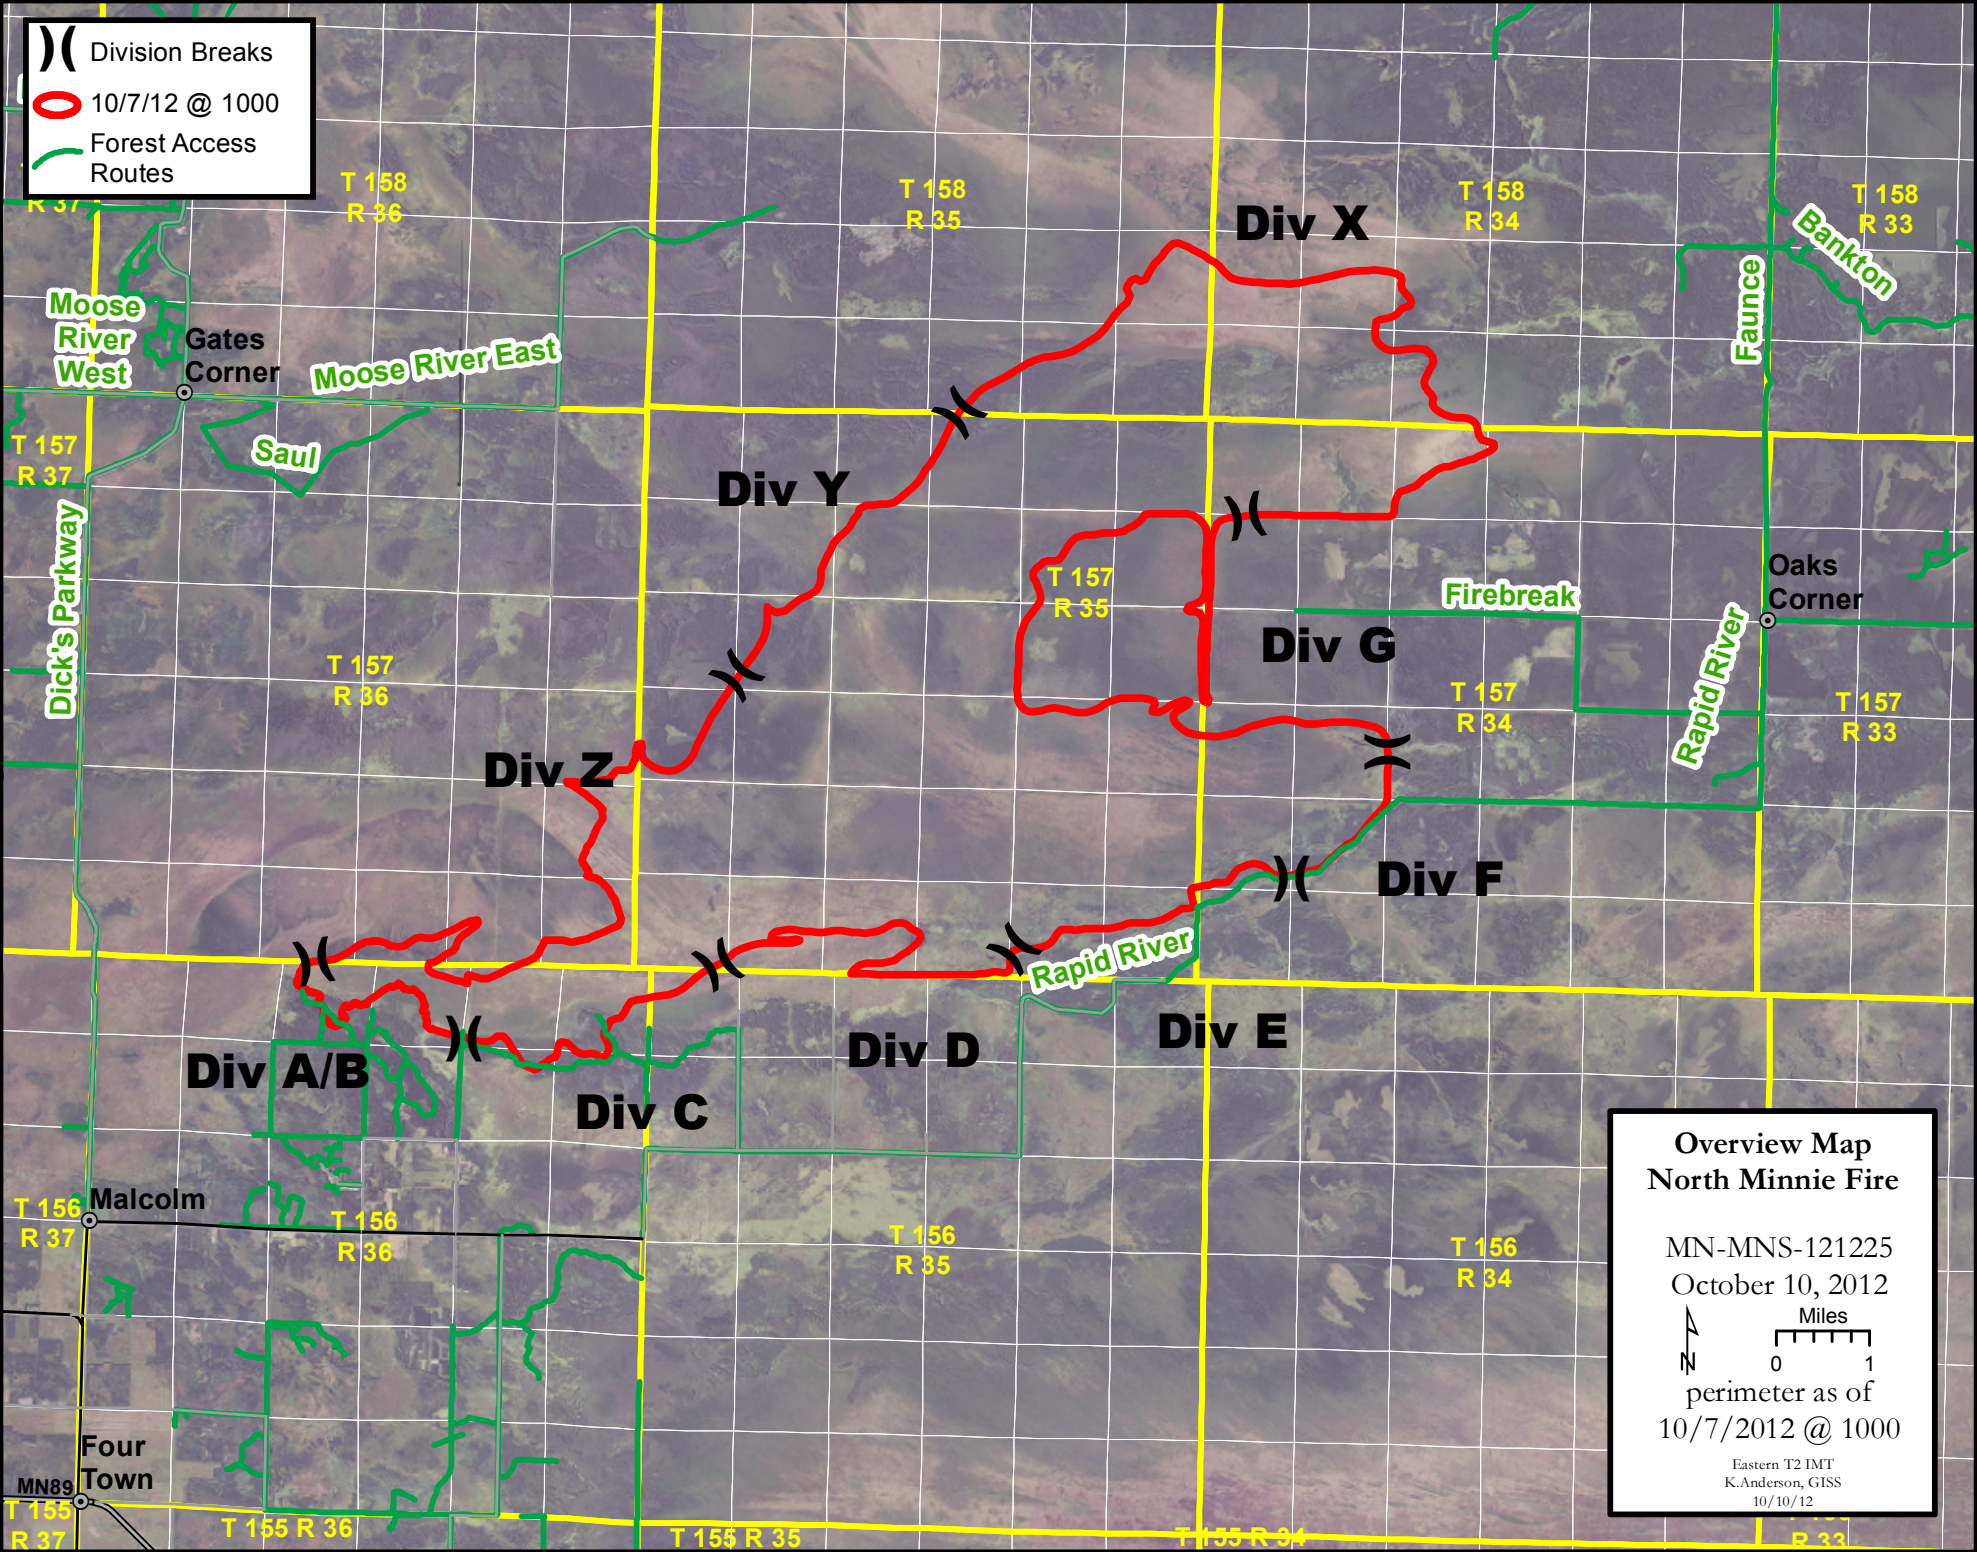

 Division Breaks
 10/7/12 @ 1000
 Forest Access Routes

Overview Map
North Minnie Fire
 MN-MNS-121225
 October 10, 2012

 perimeter as of
 10/7/2012 @ 1000
Eastern T2 IMT
 K.Anderson, GIS
 10/10/12