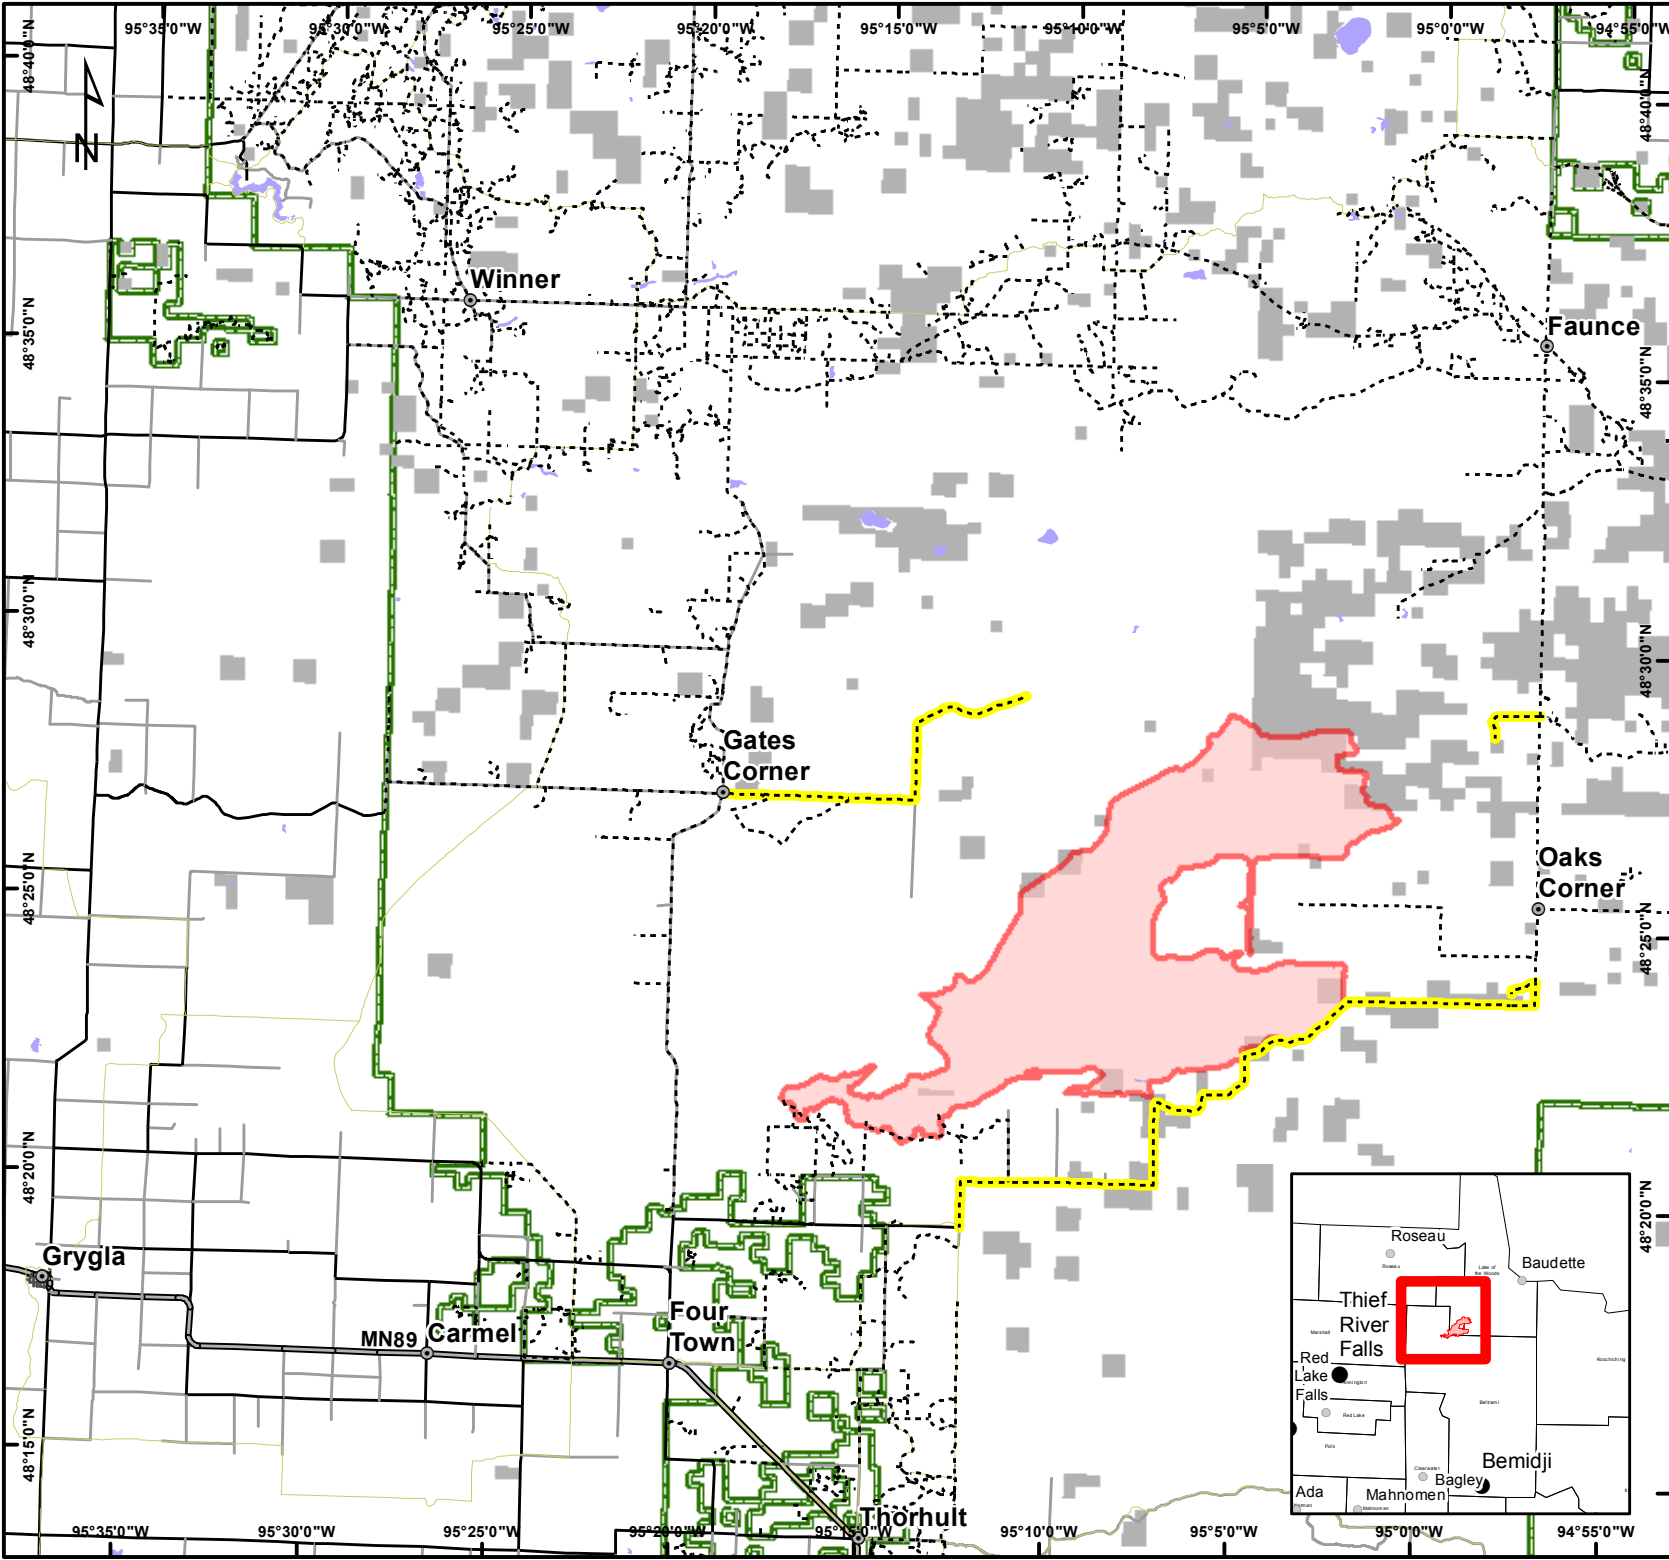

Information Map

North Minnie Fire
MN-MNS-121225

October 13, 2012

- Fire Perimeter**
- 10/12/12 @ 0930
 - Closed Roads
 - Forest Access Routes
 - U.S. Trunk Highway
 - MN Trunk Highway
 - County Highway
 - Municipal Road
 - Township or Other Road
 - Red Lake Tribal Lands (2011)