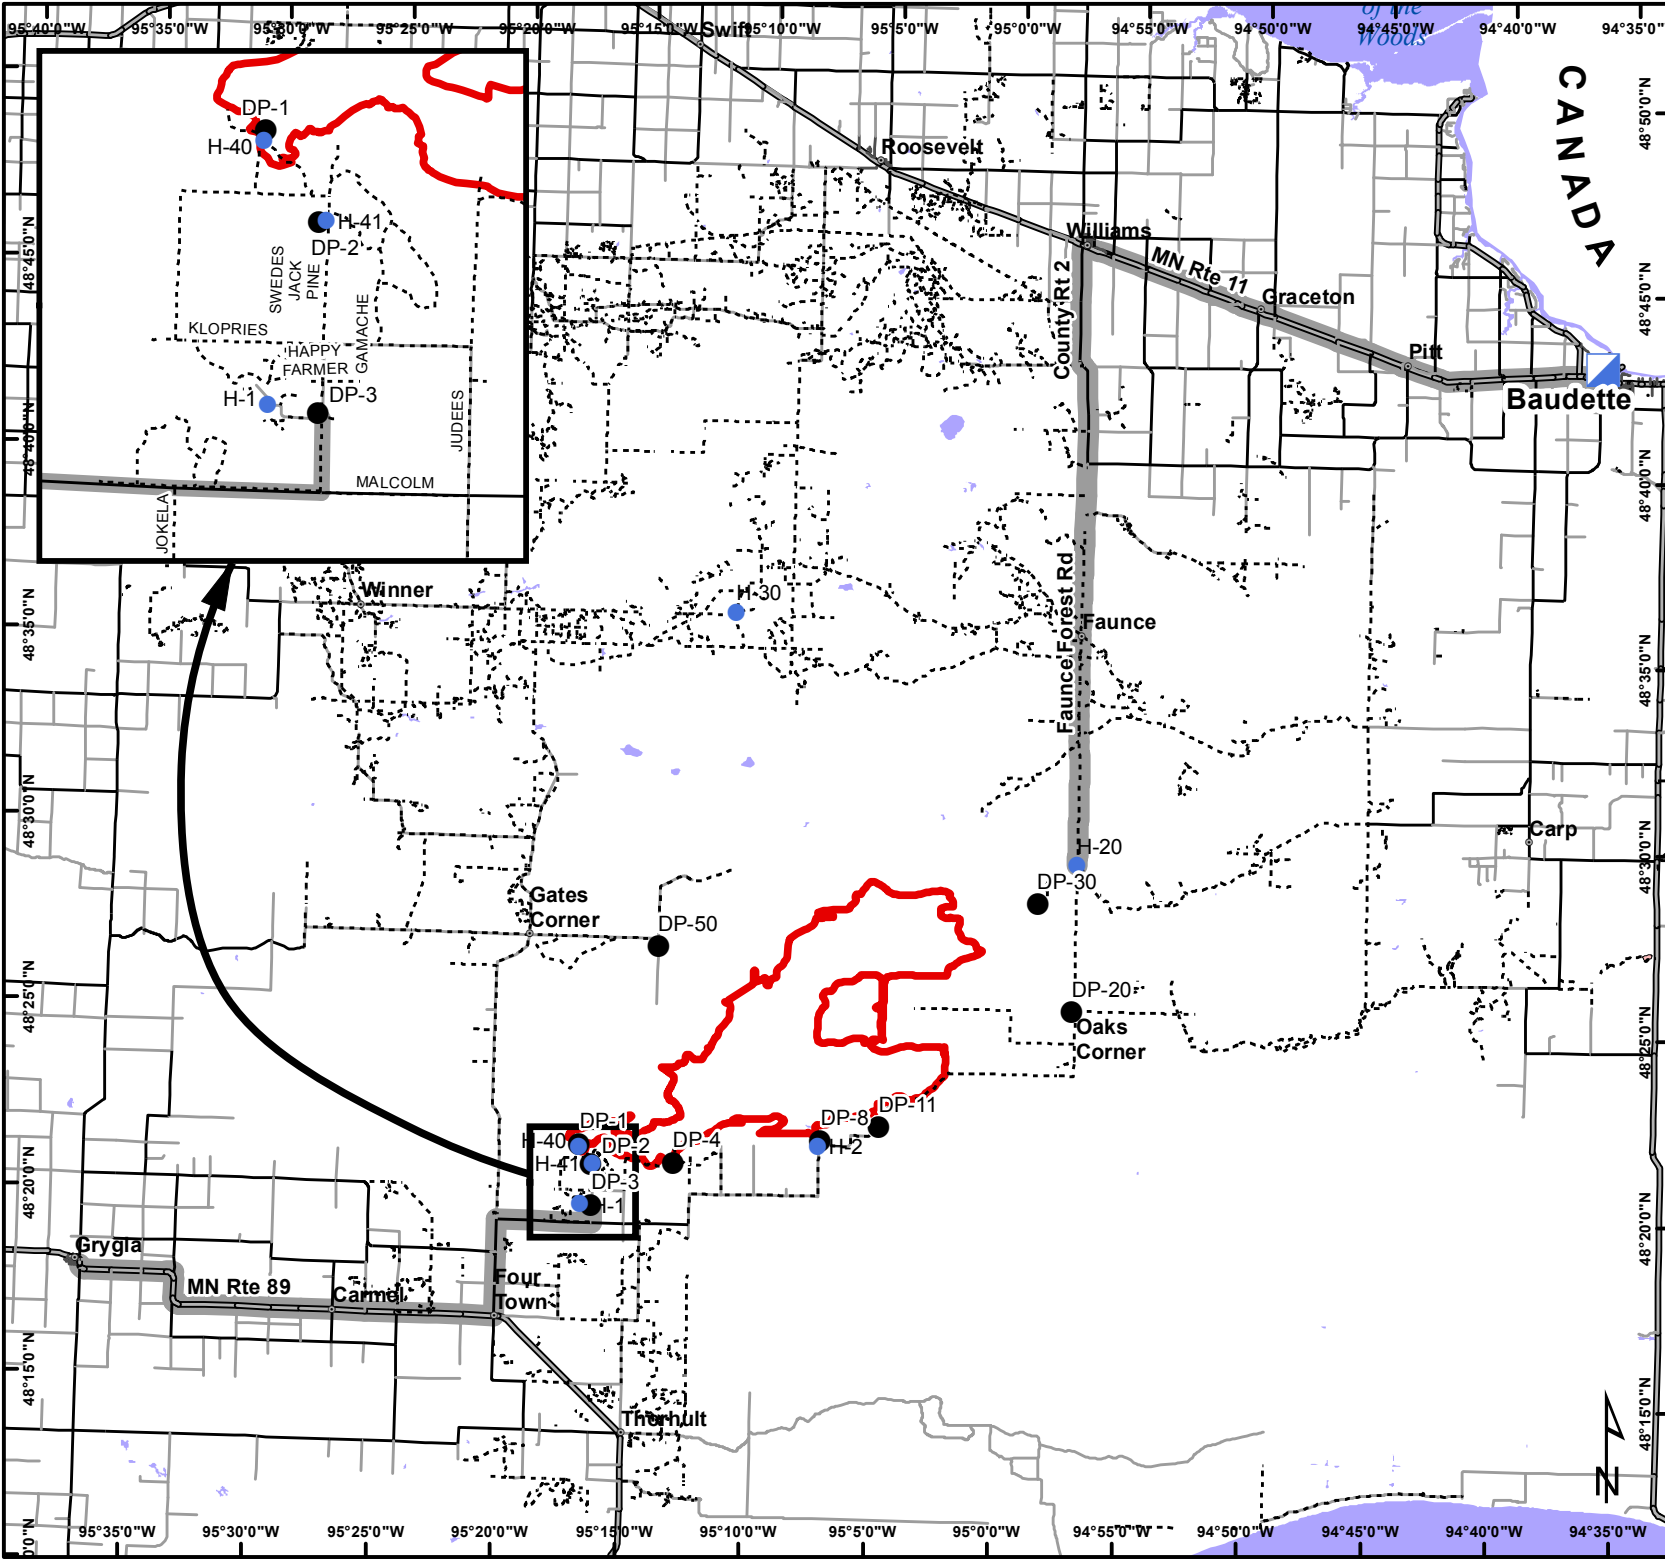

Transportation Map

North Minnie Fire
MN-MNS-12125

October 15, 2012

- Miles
0 5
- Fire Perimeter**
10/14/12 @ 0930
- Routes to Take**
- DOT Roads**
U.S. Trunk Highway
MN Trunk Highway
County Highway
Municipal Road
Township or Other Road
Forest Access Routes