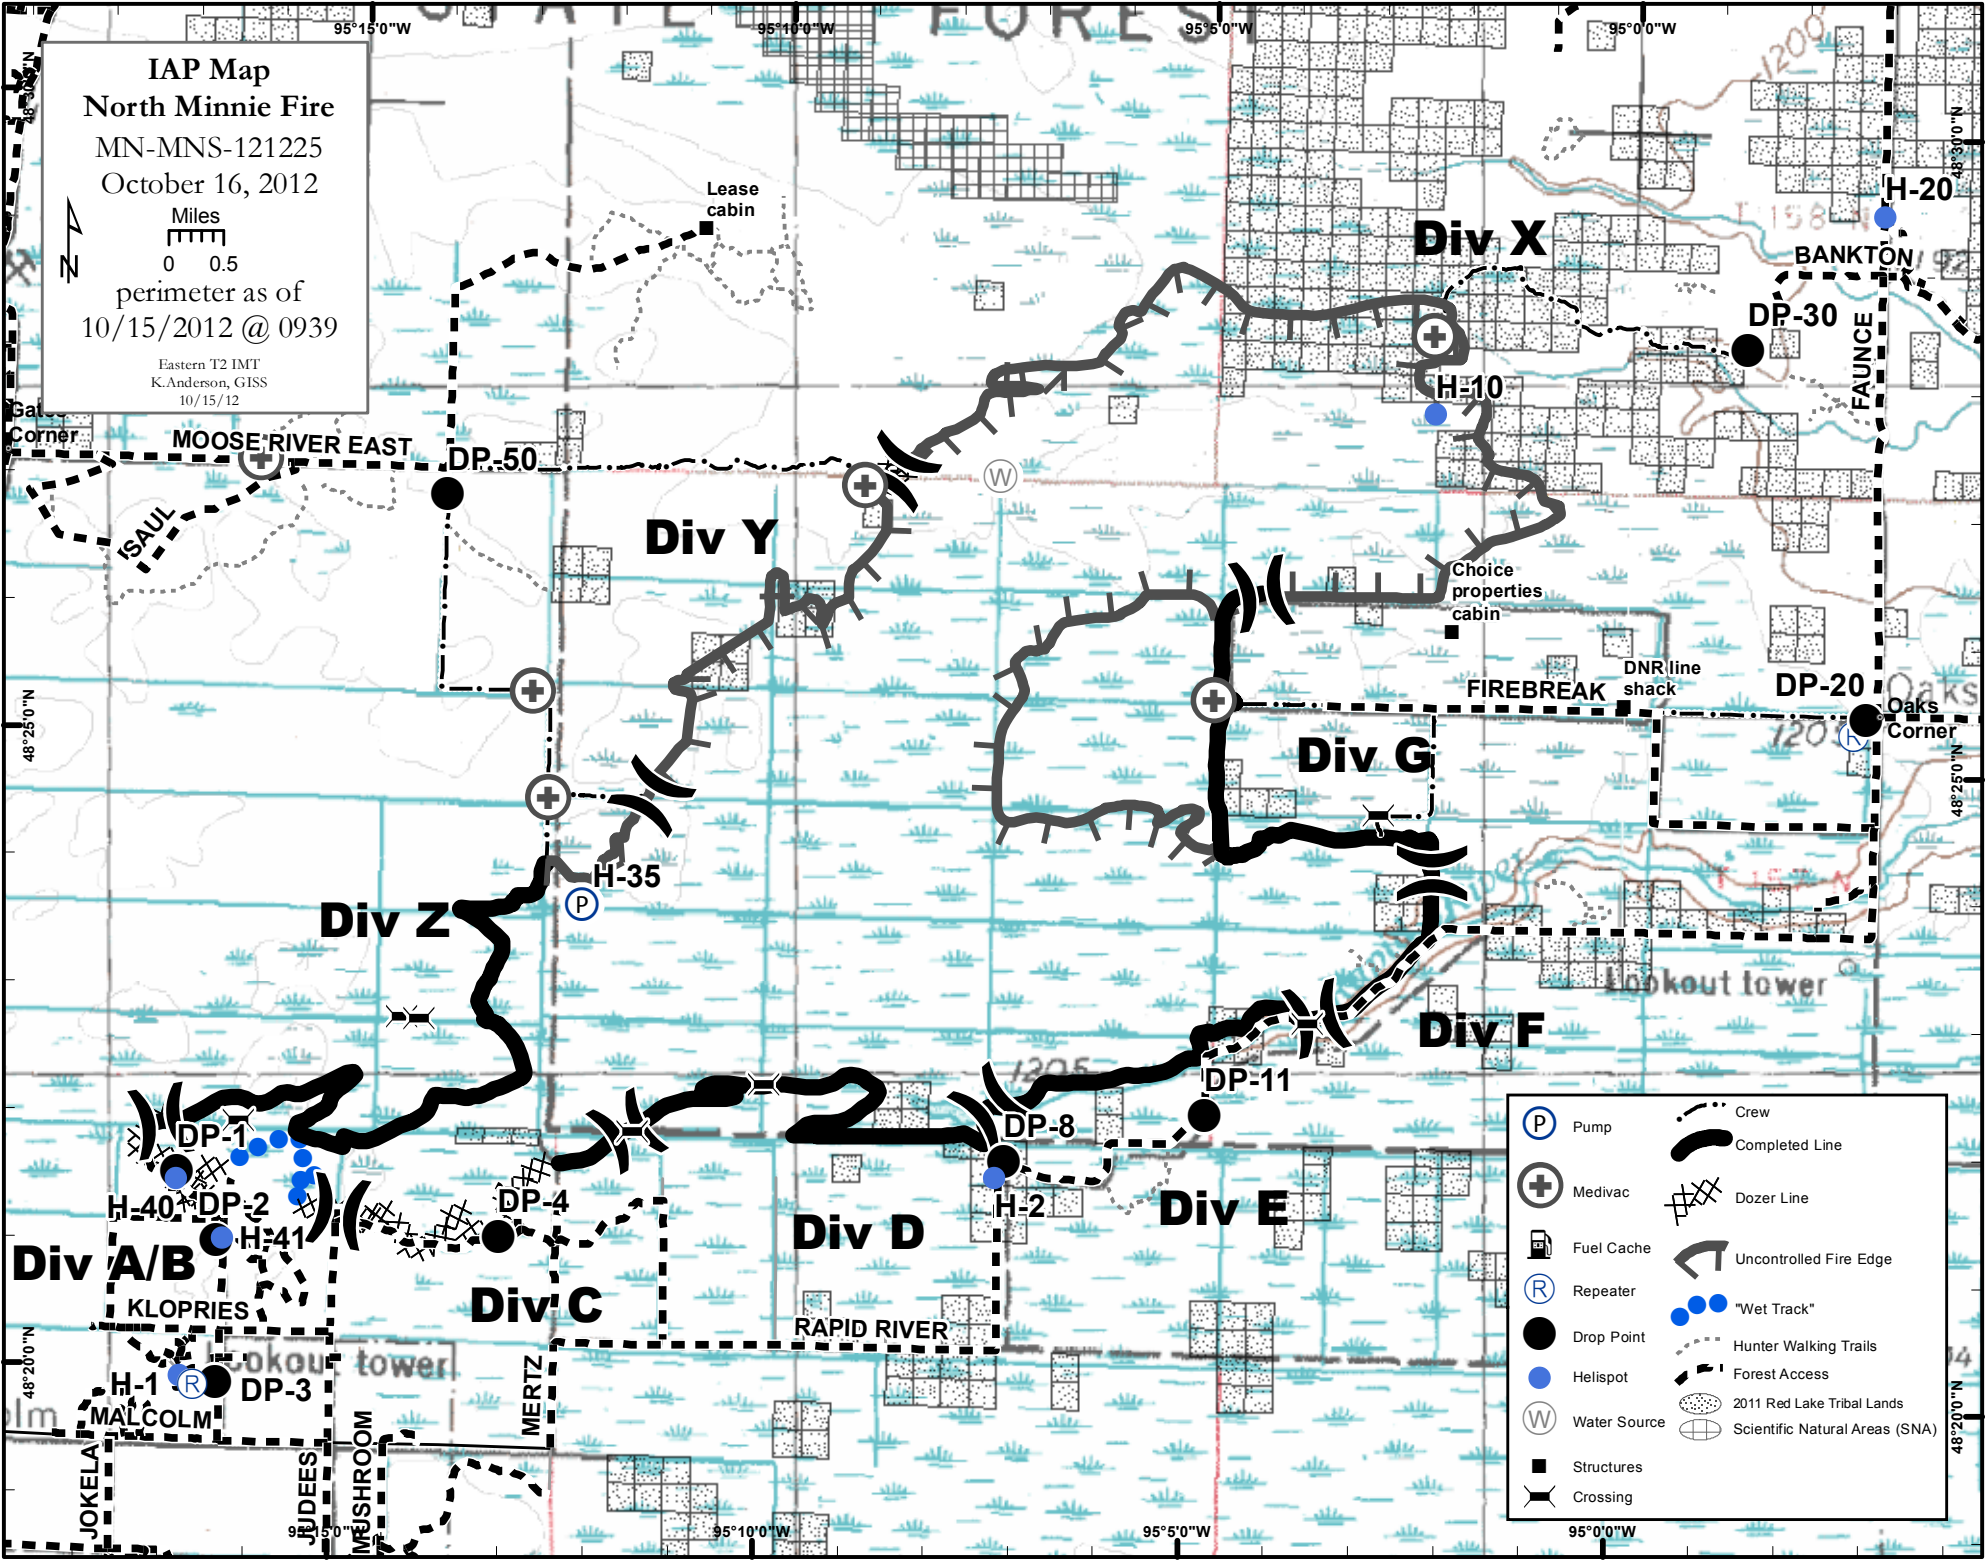

IAP Map
North Minnie Fire
 MN-MNS-121225
 October 16, 2012

Miles
 0 0.5

perimeter as of
 10/15/2012 @ 0939

Eastern T2 IMT
 K.Anderson, GISSS
 10/15/12

- | | |
|--|--|
| | |
| | |
| | |
| | |
| | |
| | |
| | |
| | |
| | |