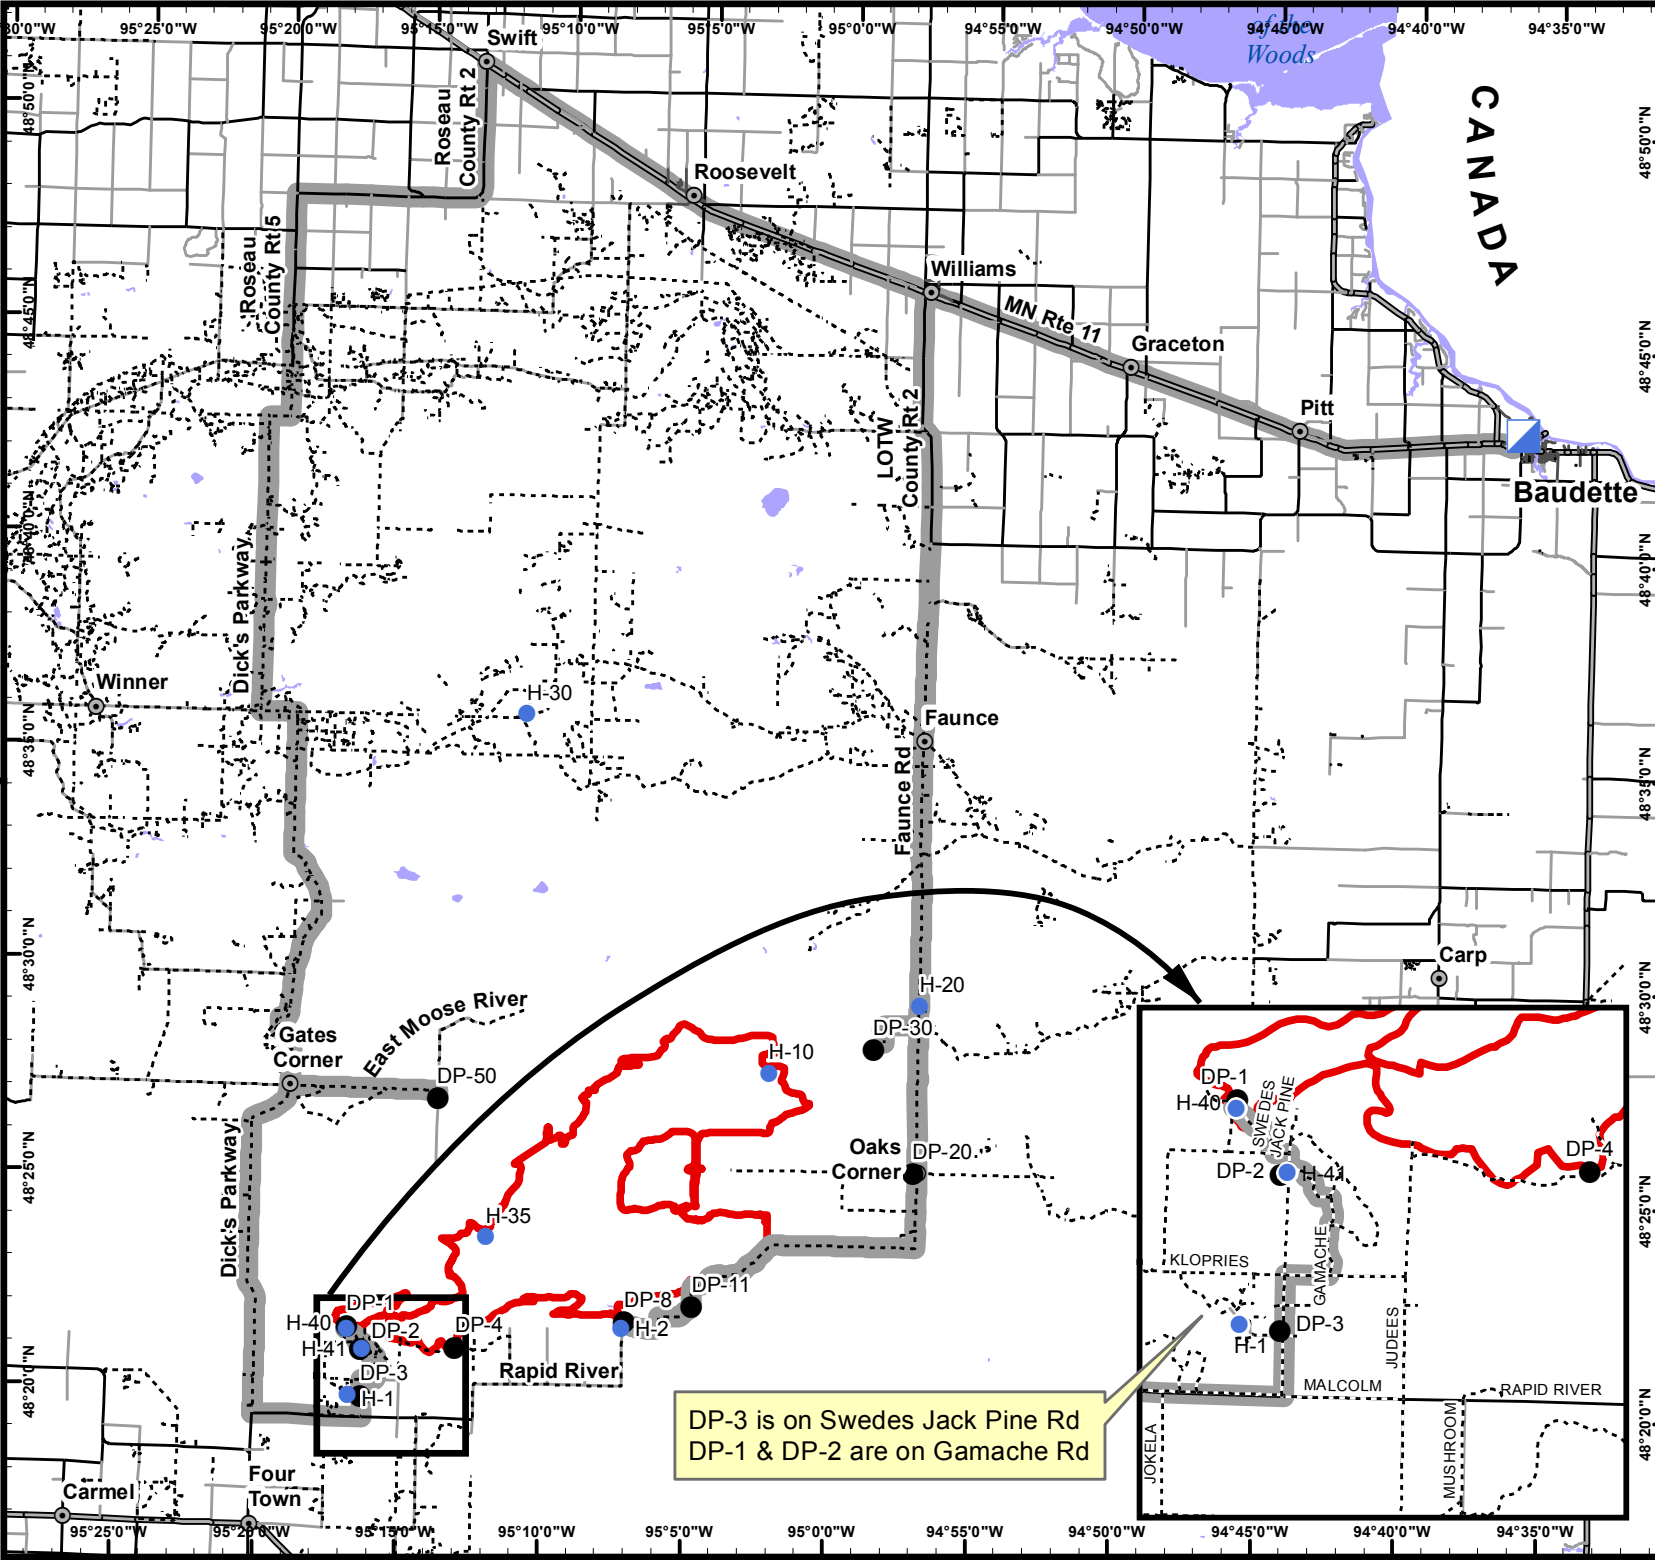

# Transportation Map

North Minnie Fire  
MN-MNS-121225

October 16, 2012

## Fire Perimeter

10/15/12 @ 0939

Routes to Take

## DOT Roads

- U.S. Trunk Highway
- MN Trunk Highway
- County Highway
- Municipal Road
- Township or Other Road
- Forest Access Routes

DP-3 is on Swedes Jack Pine Rd  
DP-1 & DP-2 are on Gamache Rd