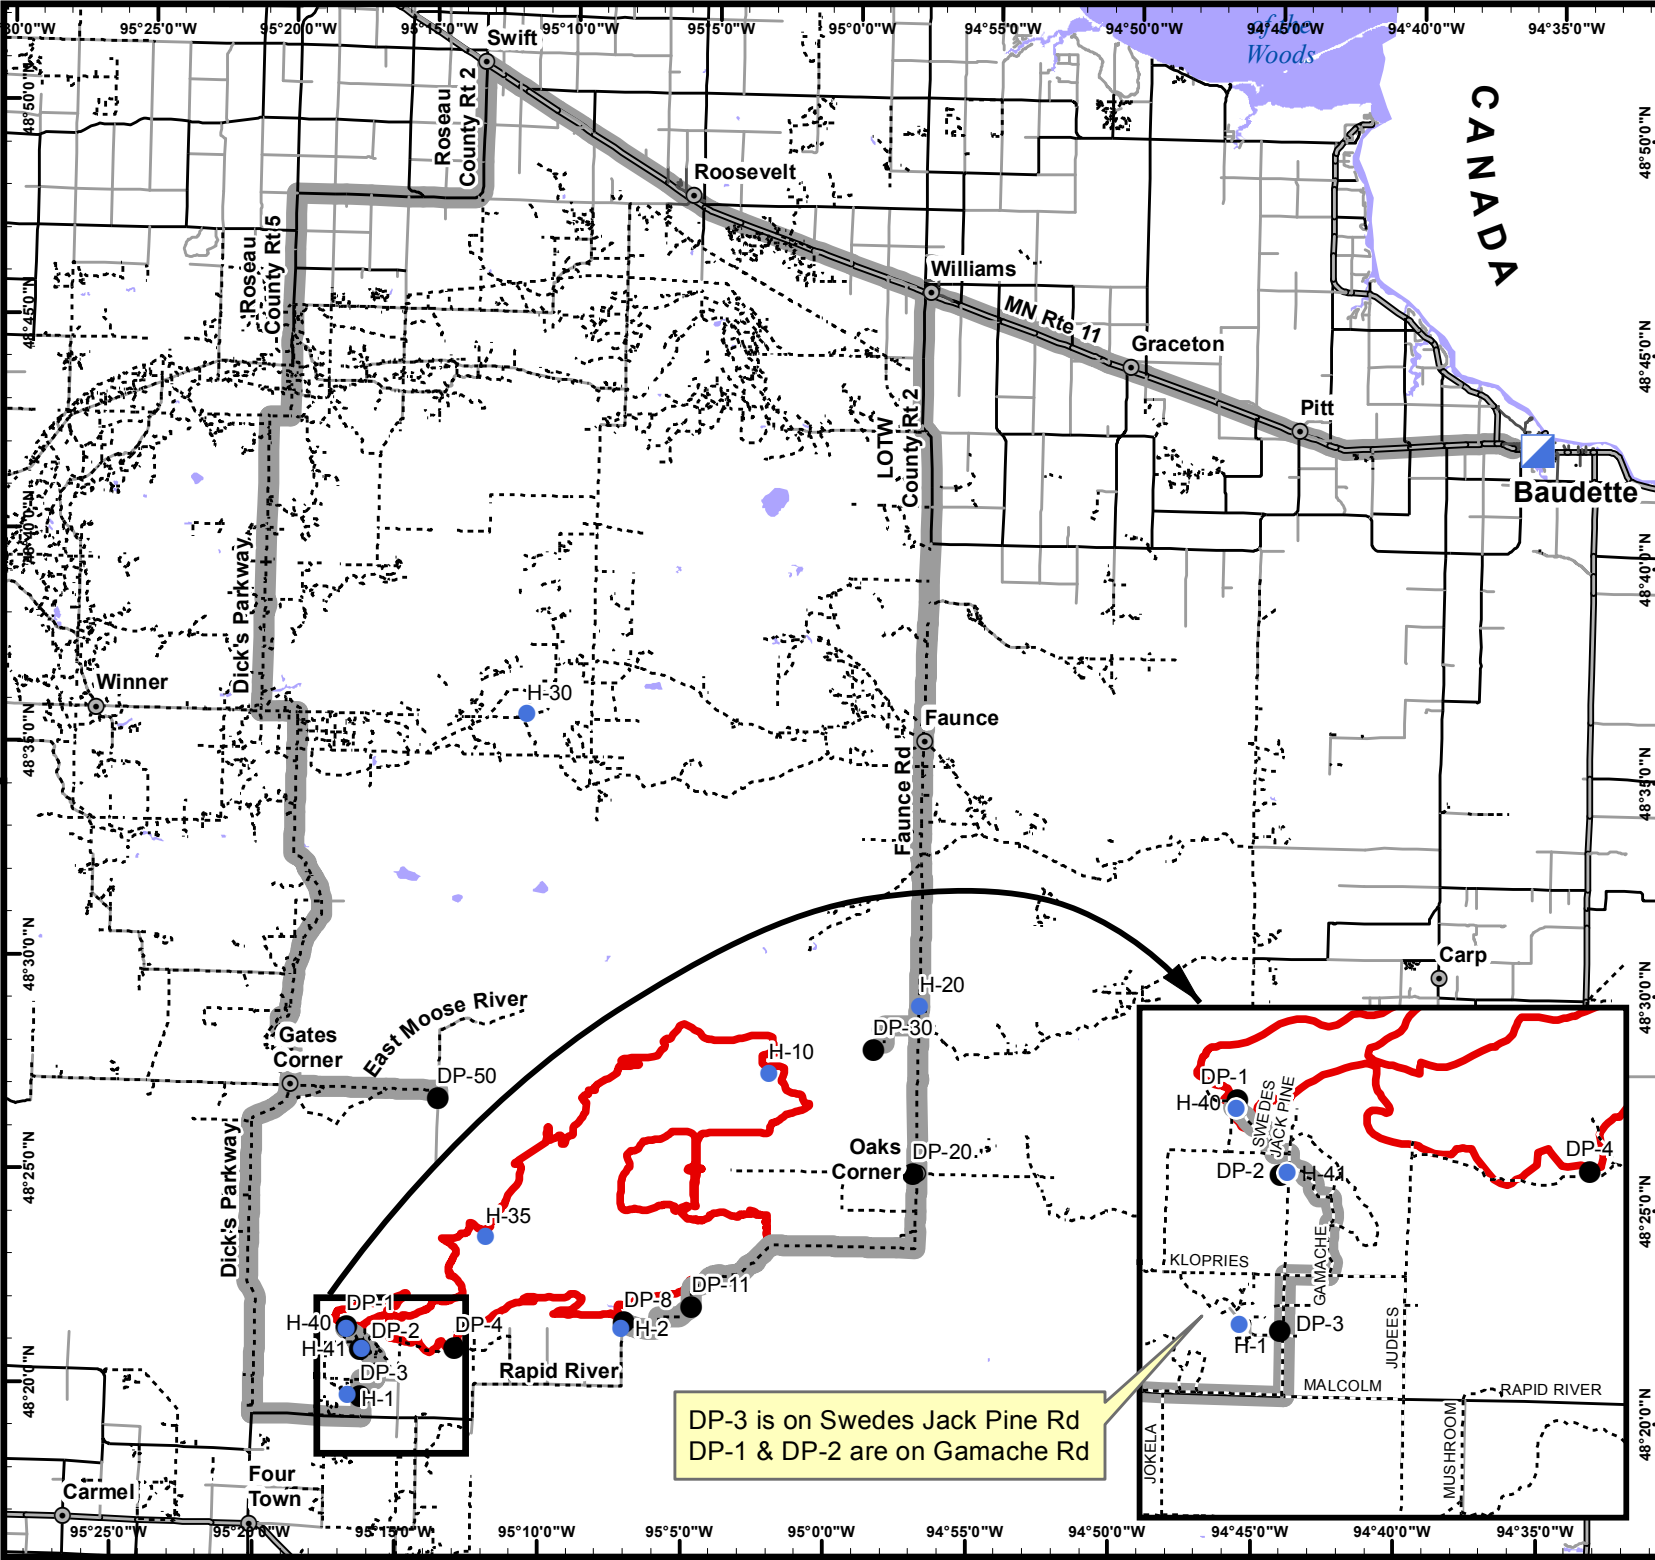

# Transportation Map

North Minnie Fire  
MN-MNS-121225

October 17-21, 2012

## Fire Perimeter

10/15/12 @ 0939

Routes to Take

## DOT Roads

- U.S. Trunk Highway
- MN Trunk Highway
- County Highway
- Municipal Road
- Township or Other Road
- Forest Access Routes

DP-3 is on Swedes Jack Pine Rd  
DP-1 & DP-2 are on Gamache Rd