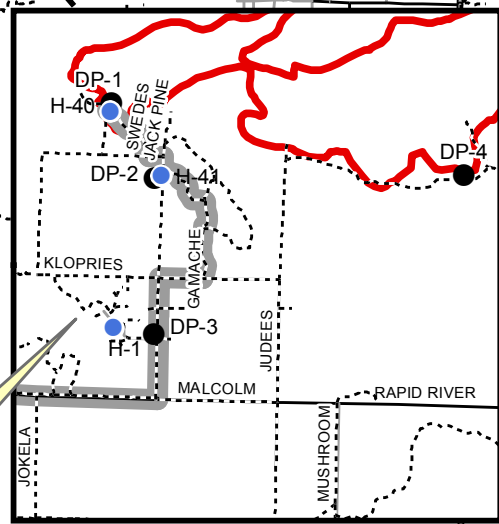

# Transportation Map

North Minnie Fire  
MN-MNS-121225

October 17-21, 2012

## Fire Perimeter

10/15/12 @ 0939

Routes to Take

## DOT Roads

- U.S. Trunk Highway
- MN Trunk Highway
- County Highway
- Municipal Road
- Township or Other Road
- Forest Access Routes

DP-3 is on Swedes Jack Pine Rd  
DP-1 & DP-2 are on Gamache Rd