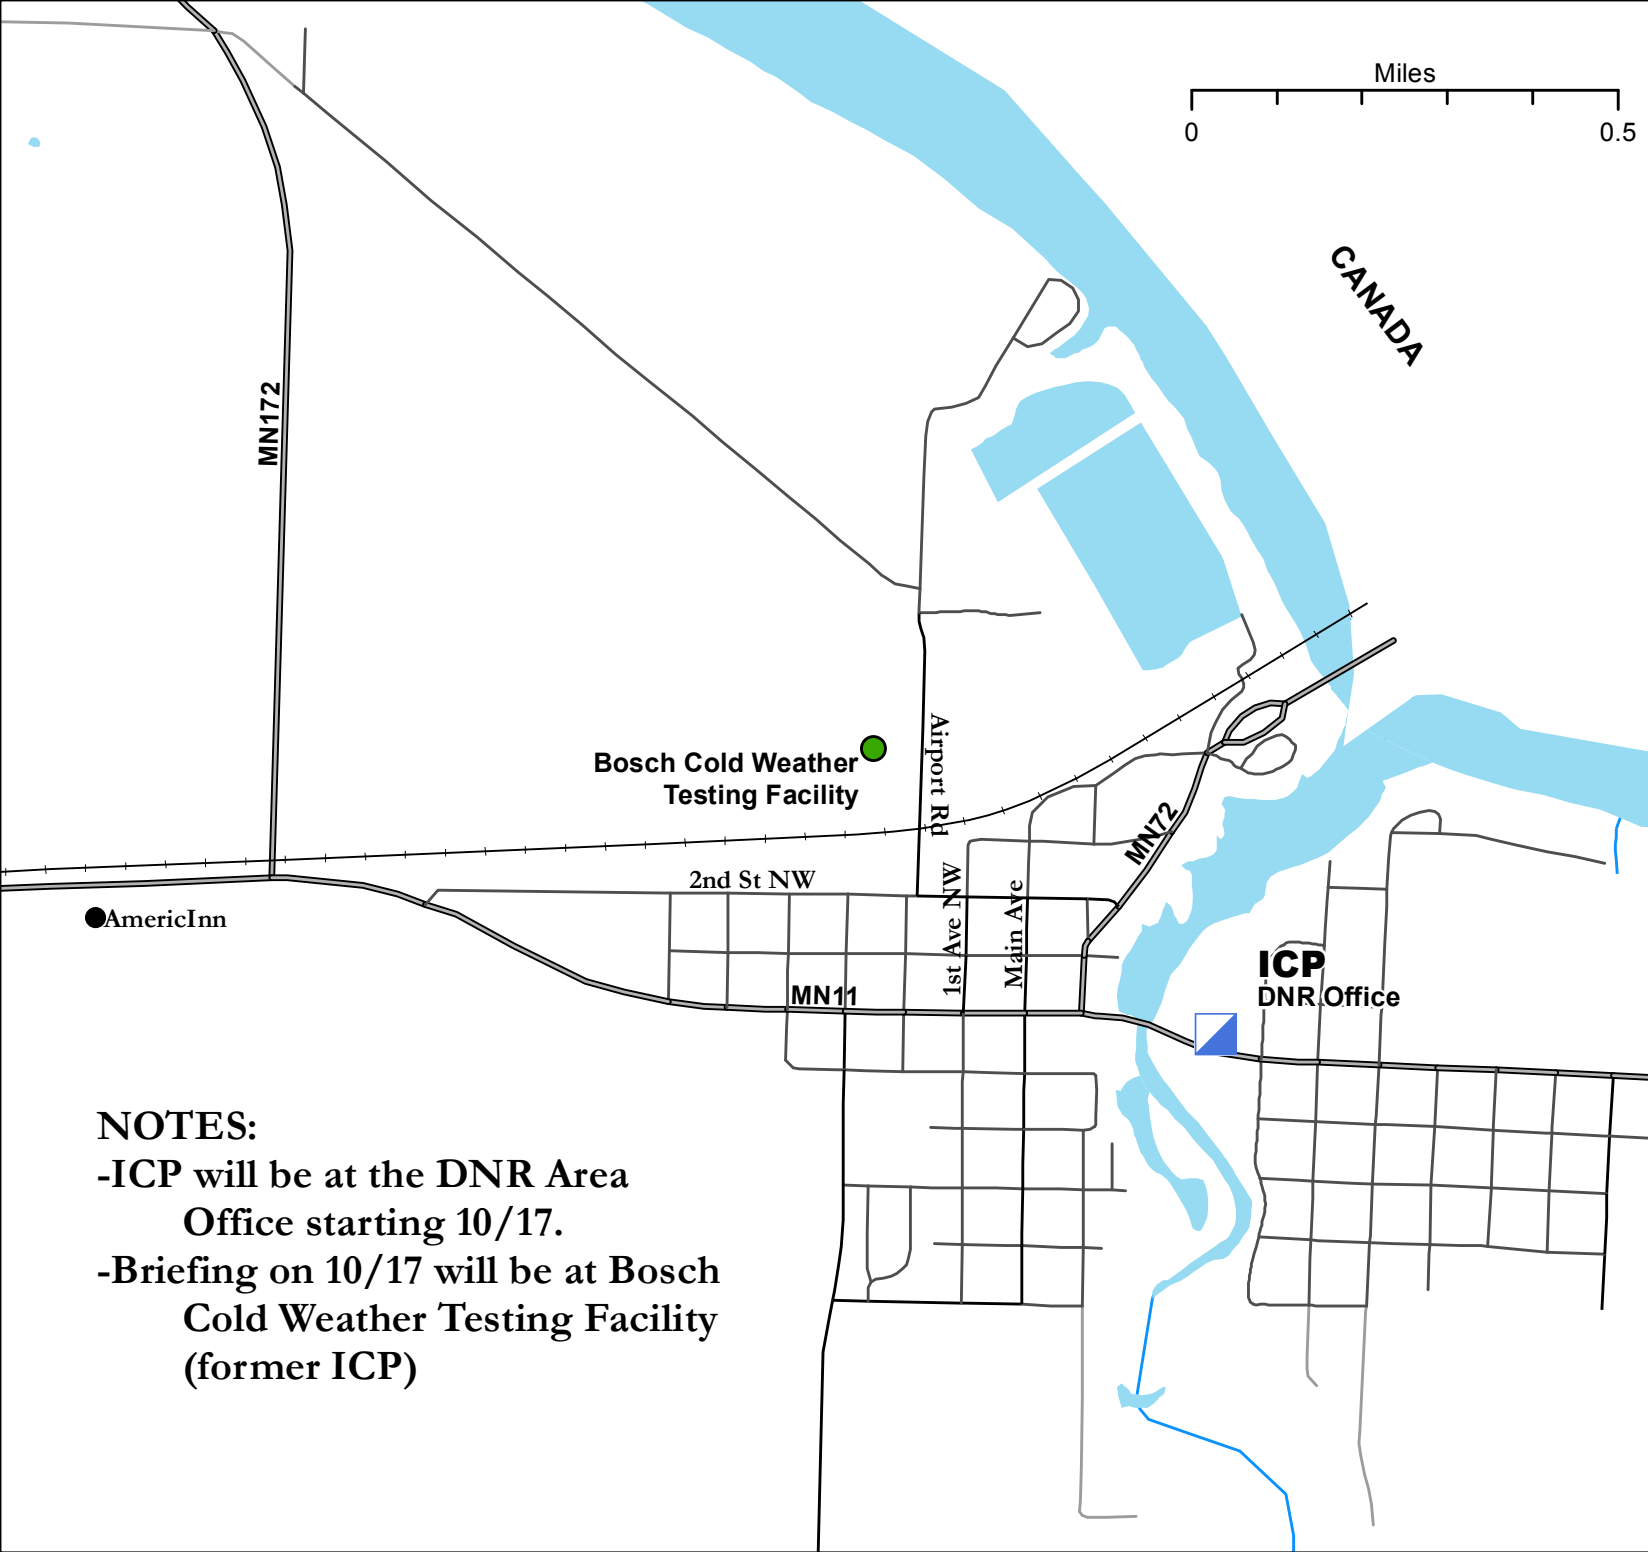

ICP Transportation Map

North Minnie Fire
MN-MNS-121225

DOT Roads - All Classes

-  U.S. Trunk Highway
-  MN Trunk Highway
-  County Highway
-  Municipal Road
-  Township or Other Road

NOTES:

- ICP will be at the DNR Area Office starting 10/17.
- Briefing on 10/17 will be at Bosch Cold Weather Testing Facility (former ICP)