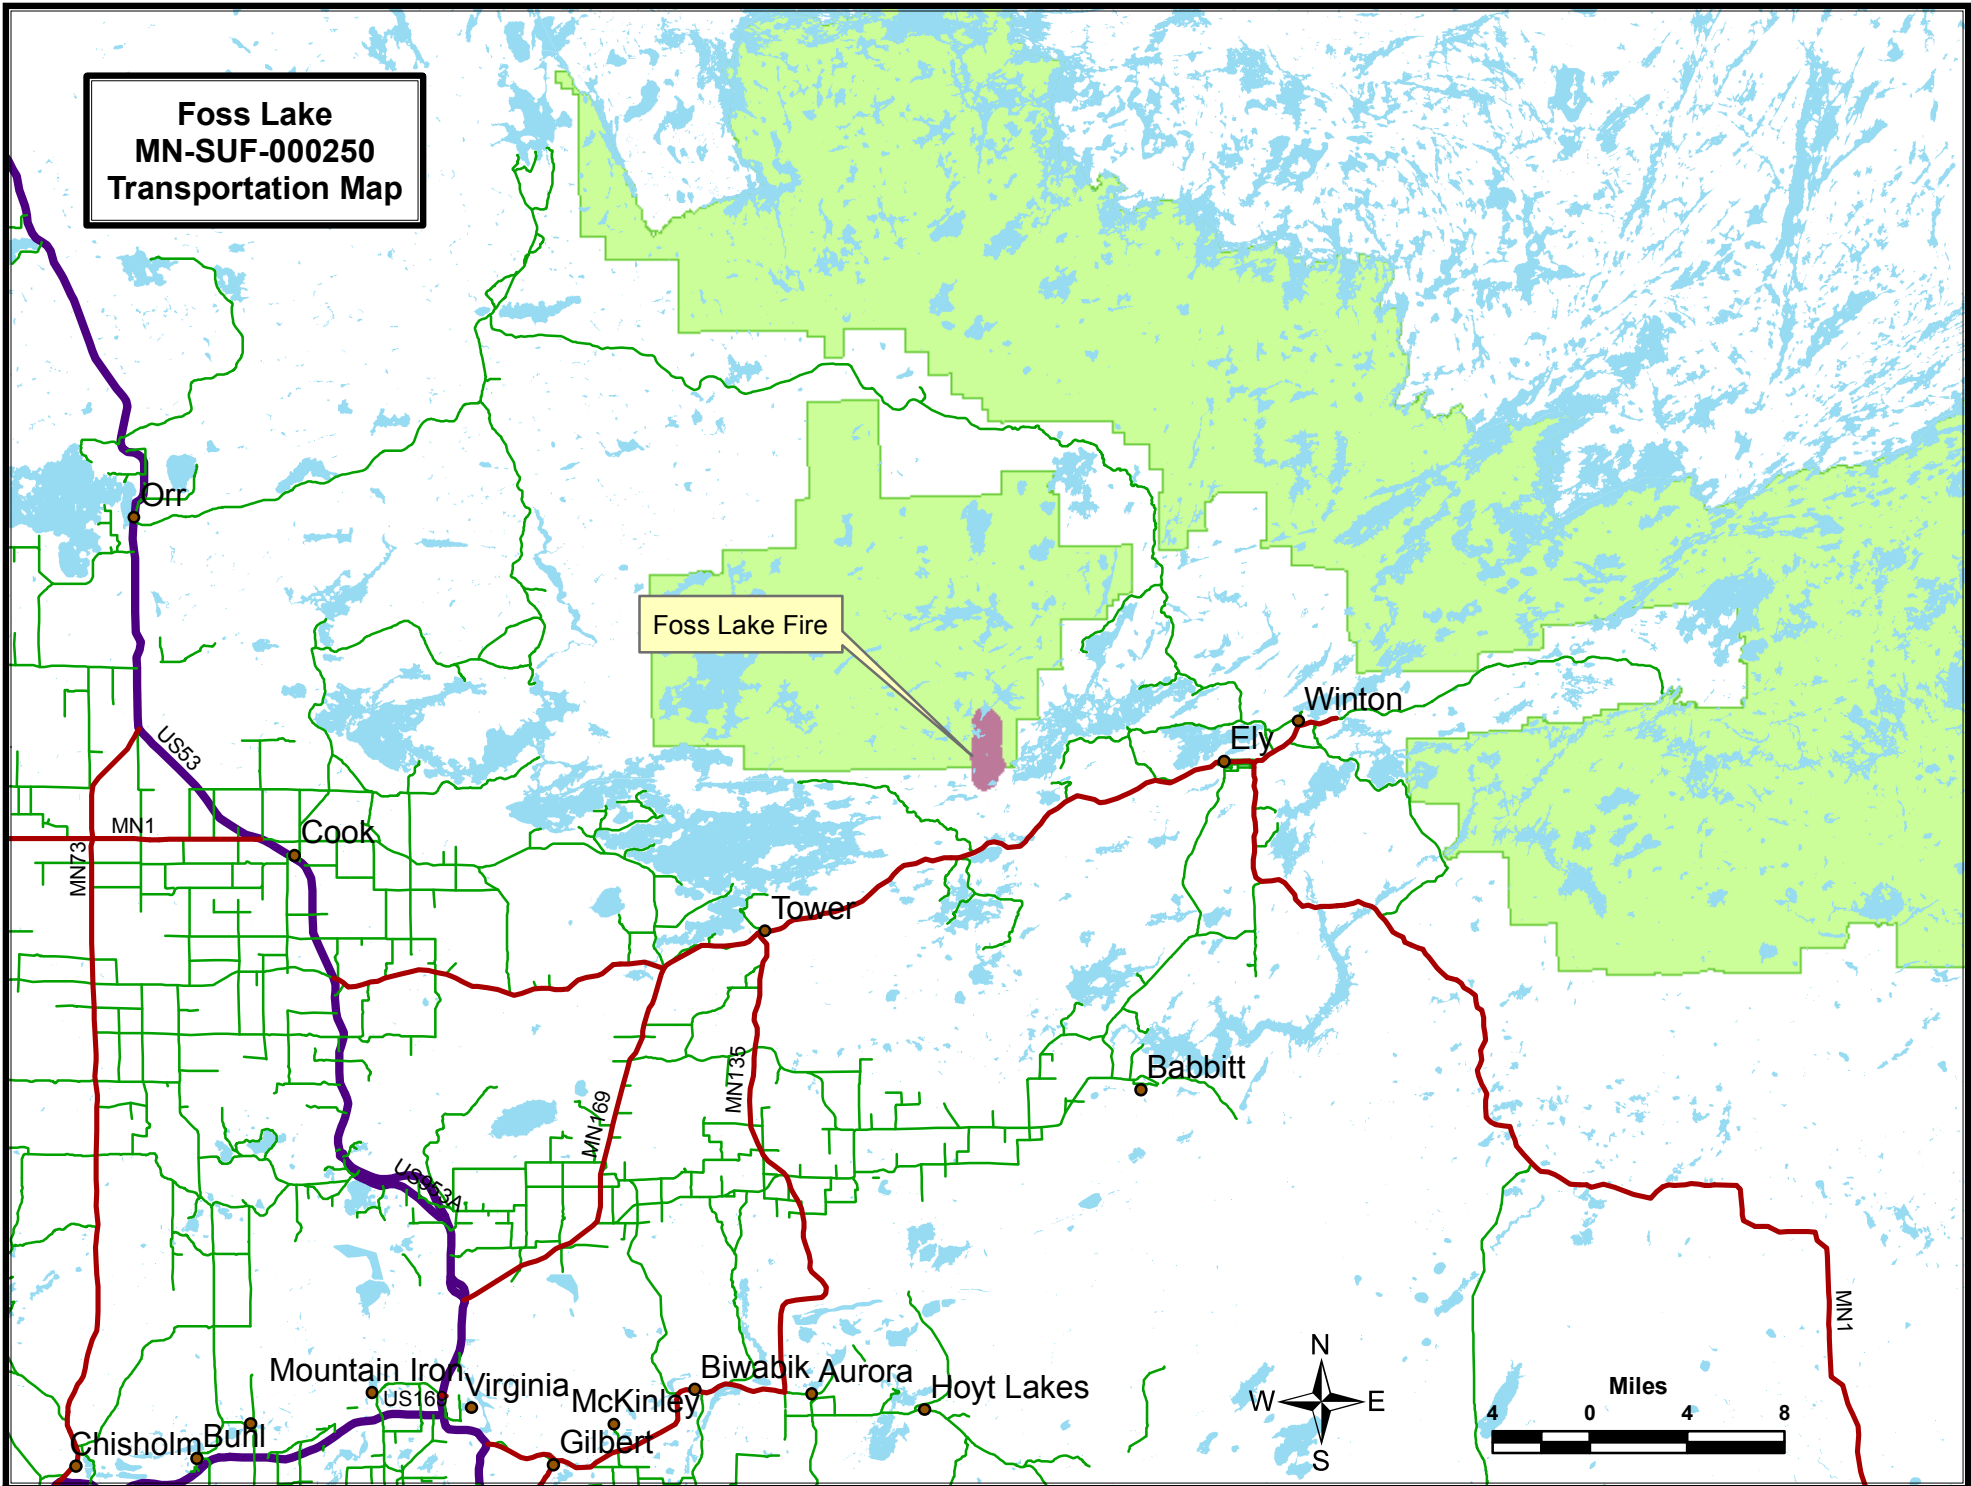

**Foss Lake
MN-SUF-000250
Transportation Map**

Foss Lake Fire

Trout Lake

Foss Lake
Fire

Burntside Lake

Winton

Ely

Vermilion Lake

Tower

Ely Airport

Birch Lake

Birch Lake

Transportation

Foss Lake Fire
 MN-SUF250
 P9J883

May 22, 2016, day
 Operational Period

N

N

- Cities
- Roads
- Helispots
- Drop Points
- Foss Lake Fire
- Lakes
- BWCAW