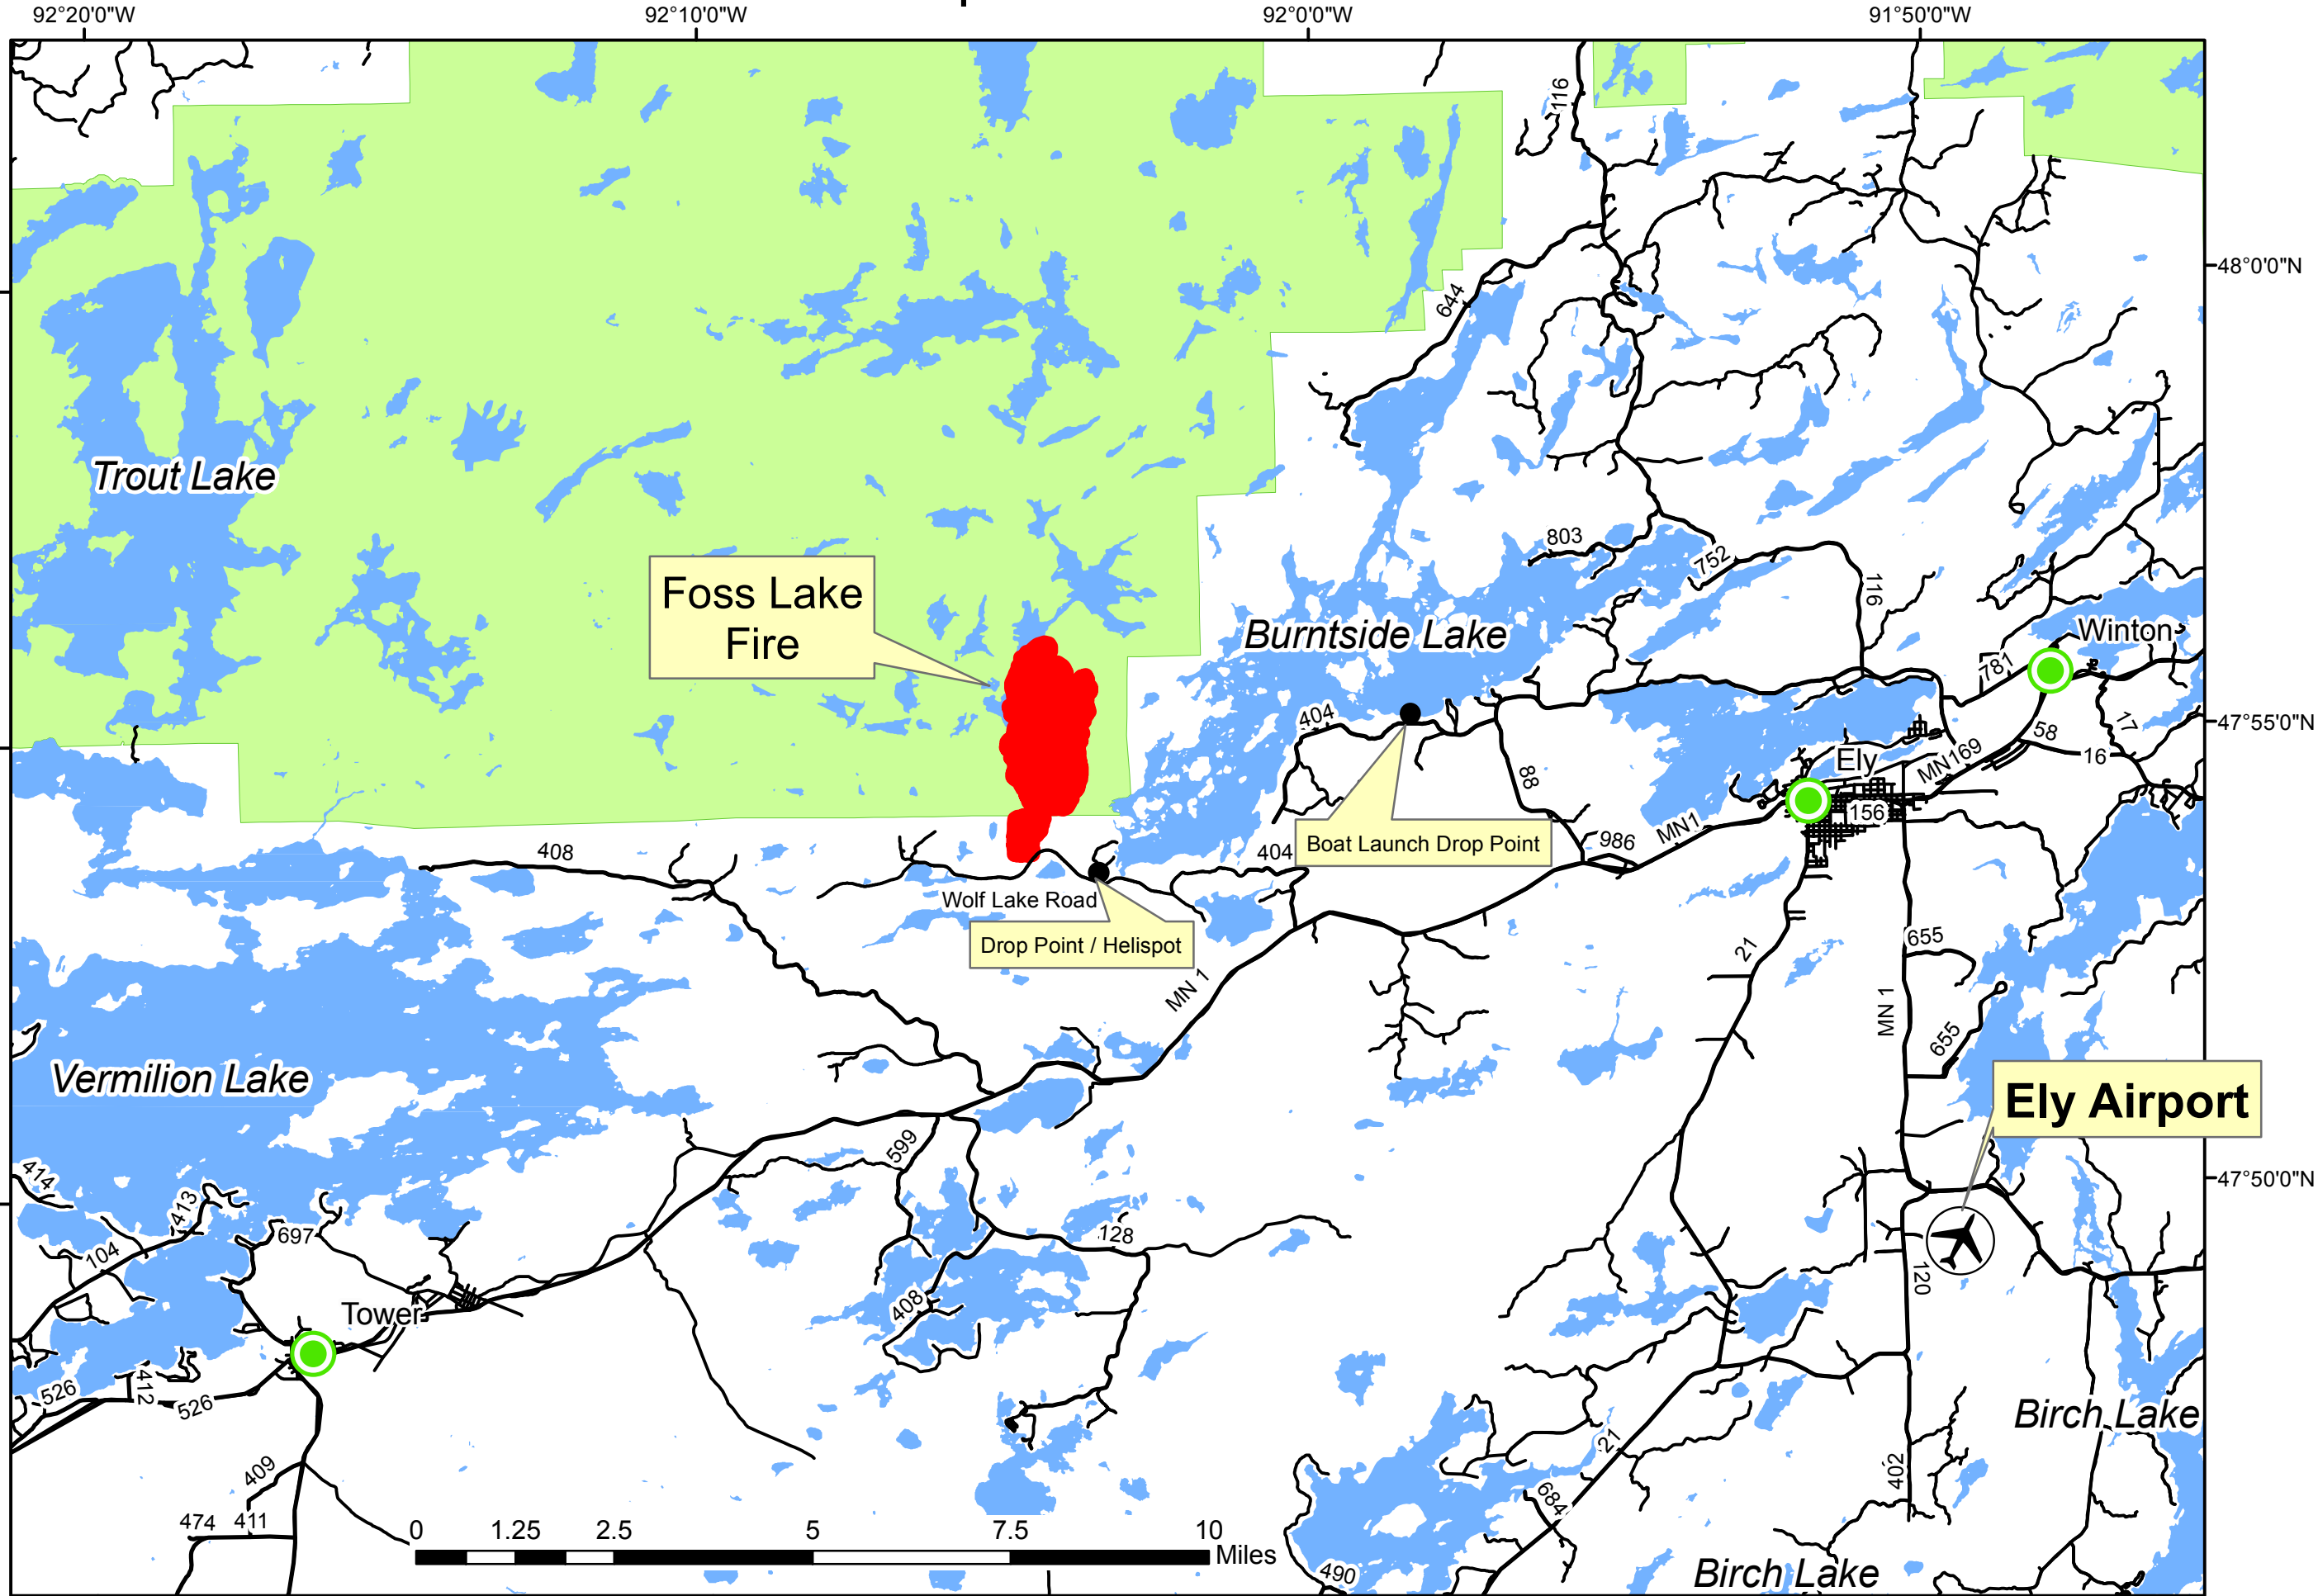

**Foss Lake
MN-SUF-000250
Transportation Map**

Foss Lake Fire

Trout Lake

Foss Lake
Fire

Burntside Lake

Winton

Ely

Vermilion Lake

Tower

Ely Airport

Birch Lake

Birch Lake

Transportation

Foss Lake Fire
 MN-SUF250
 P9J883

May 22, 2016, day
 Operational Period

N

-  Cities
-  FirePoint
-  MNDOT Roads Cnty Hwys
-  MNDOT Roads Trunk Hwys
-  USFS Roads
-  MN Roads
-  FirePolygon
-  Lake
-  BWCAW

Transportation

Foss Lake Fire
MN-SUF250
P9J883

May 24, 2016, day
Operational Period

N

- Cities
- Roads
- Helispots
- Drop Points
- Foss Lake Fire
- Lakes
- BWCAW