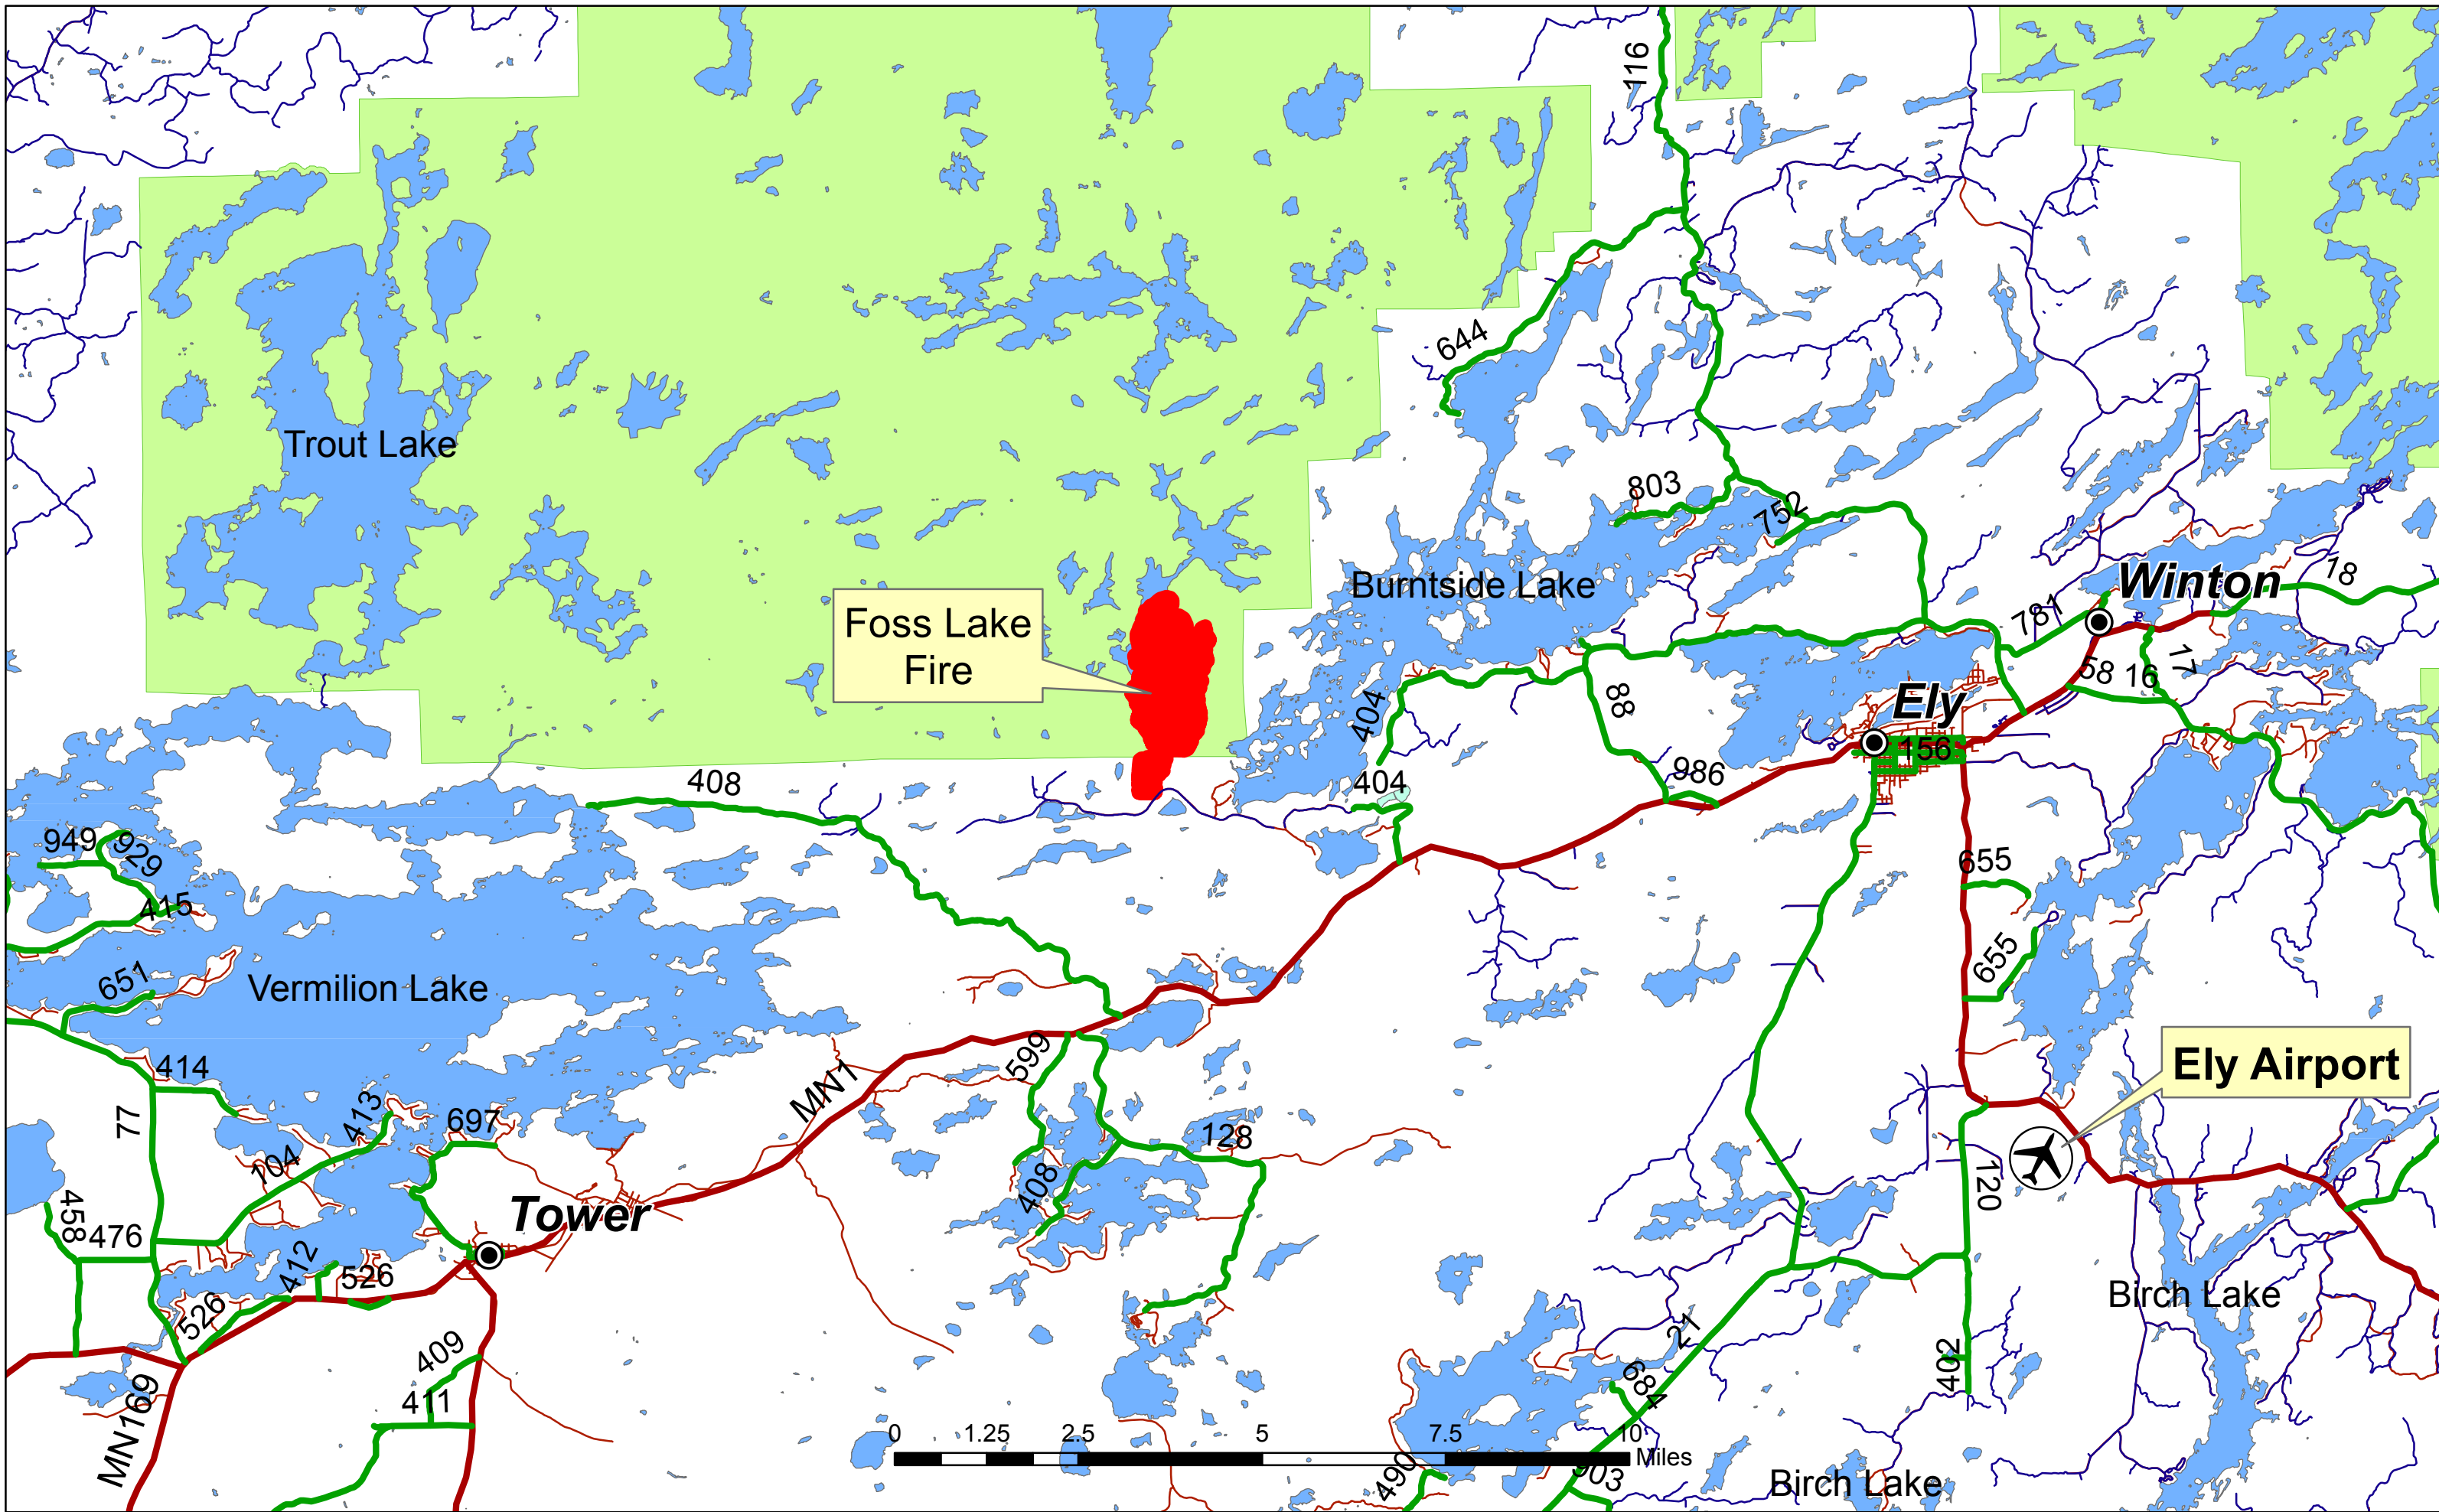

**Foss Lake
MN-SUF-000250
Transportation Map**

Foss Lake Fire

Trout Lake

Foss Lake
Fire

Burntside Lake

Winton

Ely

Vermilion Lake

Tower

Ely Airport

Birch Lake

Birch Lake

Transportation

Foss Lake Fire
 MN-SUF250
 P9J883

May 22, 2016, day
 Operational Period

N

N

- Cities
- Roads
- Helispots
- Drop Points
- Foss Lake Fire
- Lakes
- BWCAW