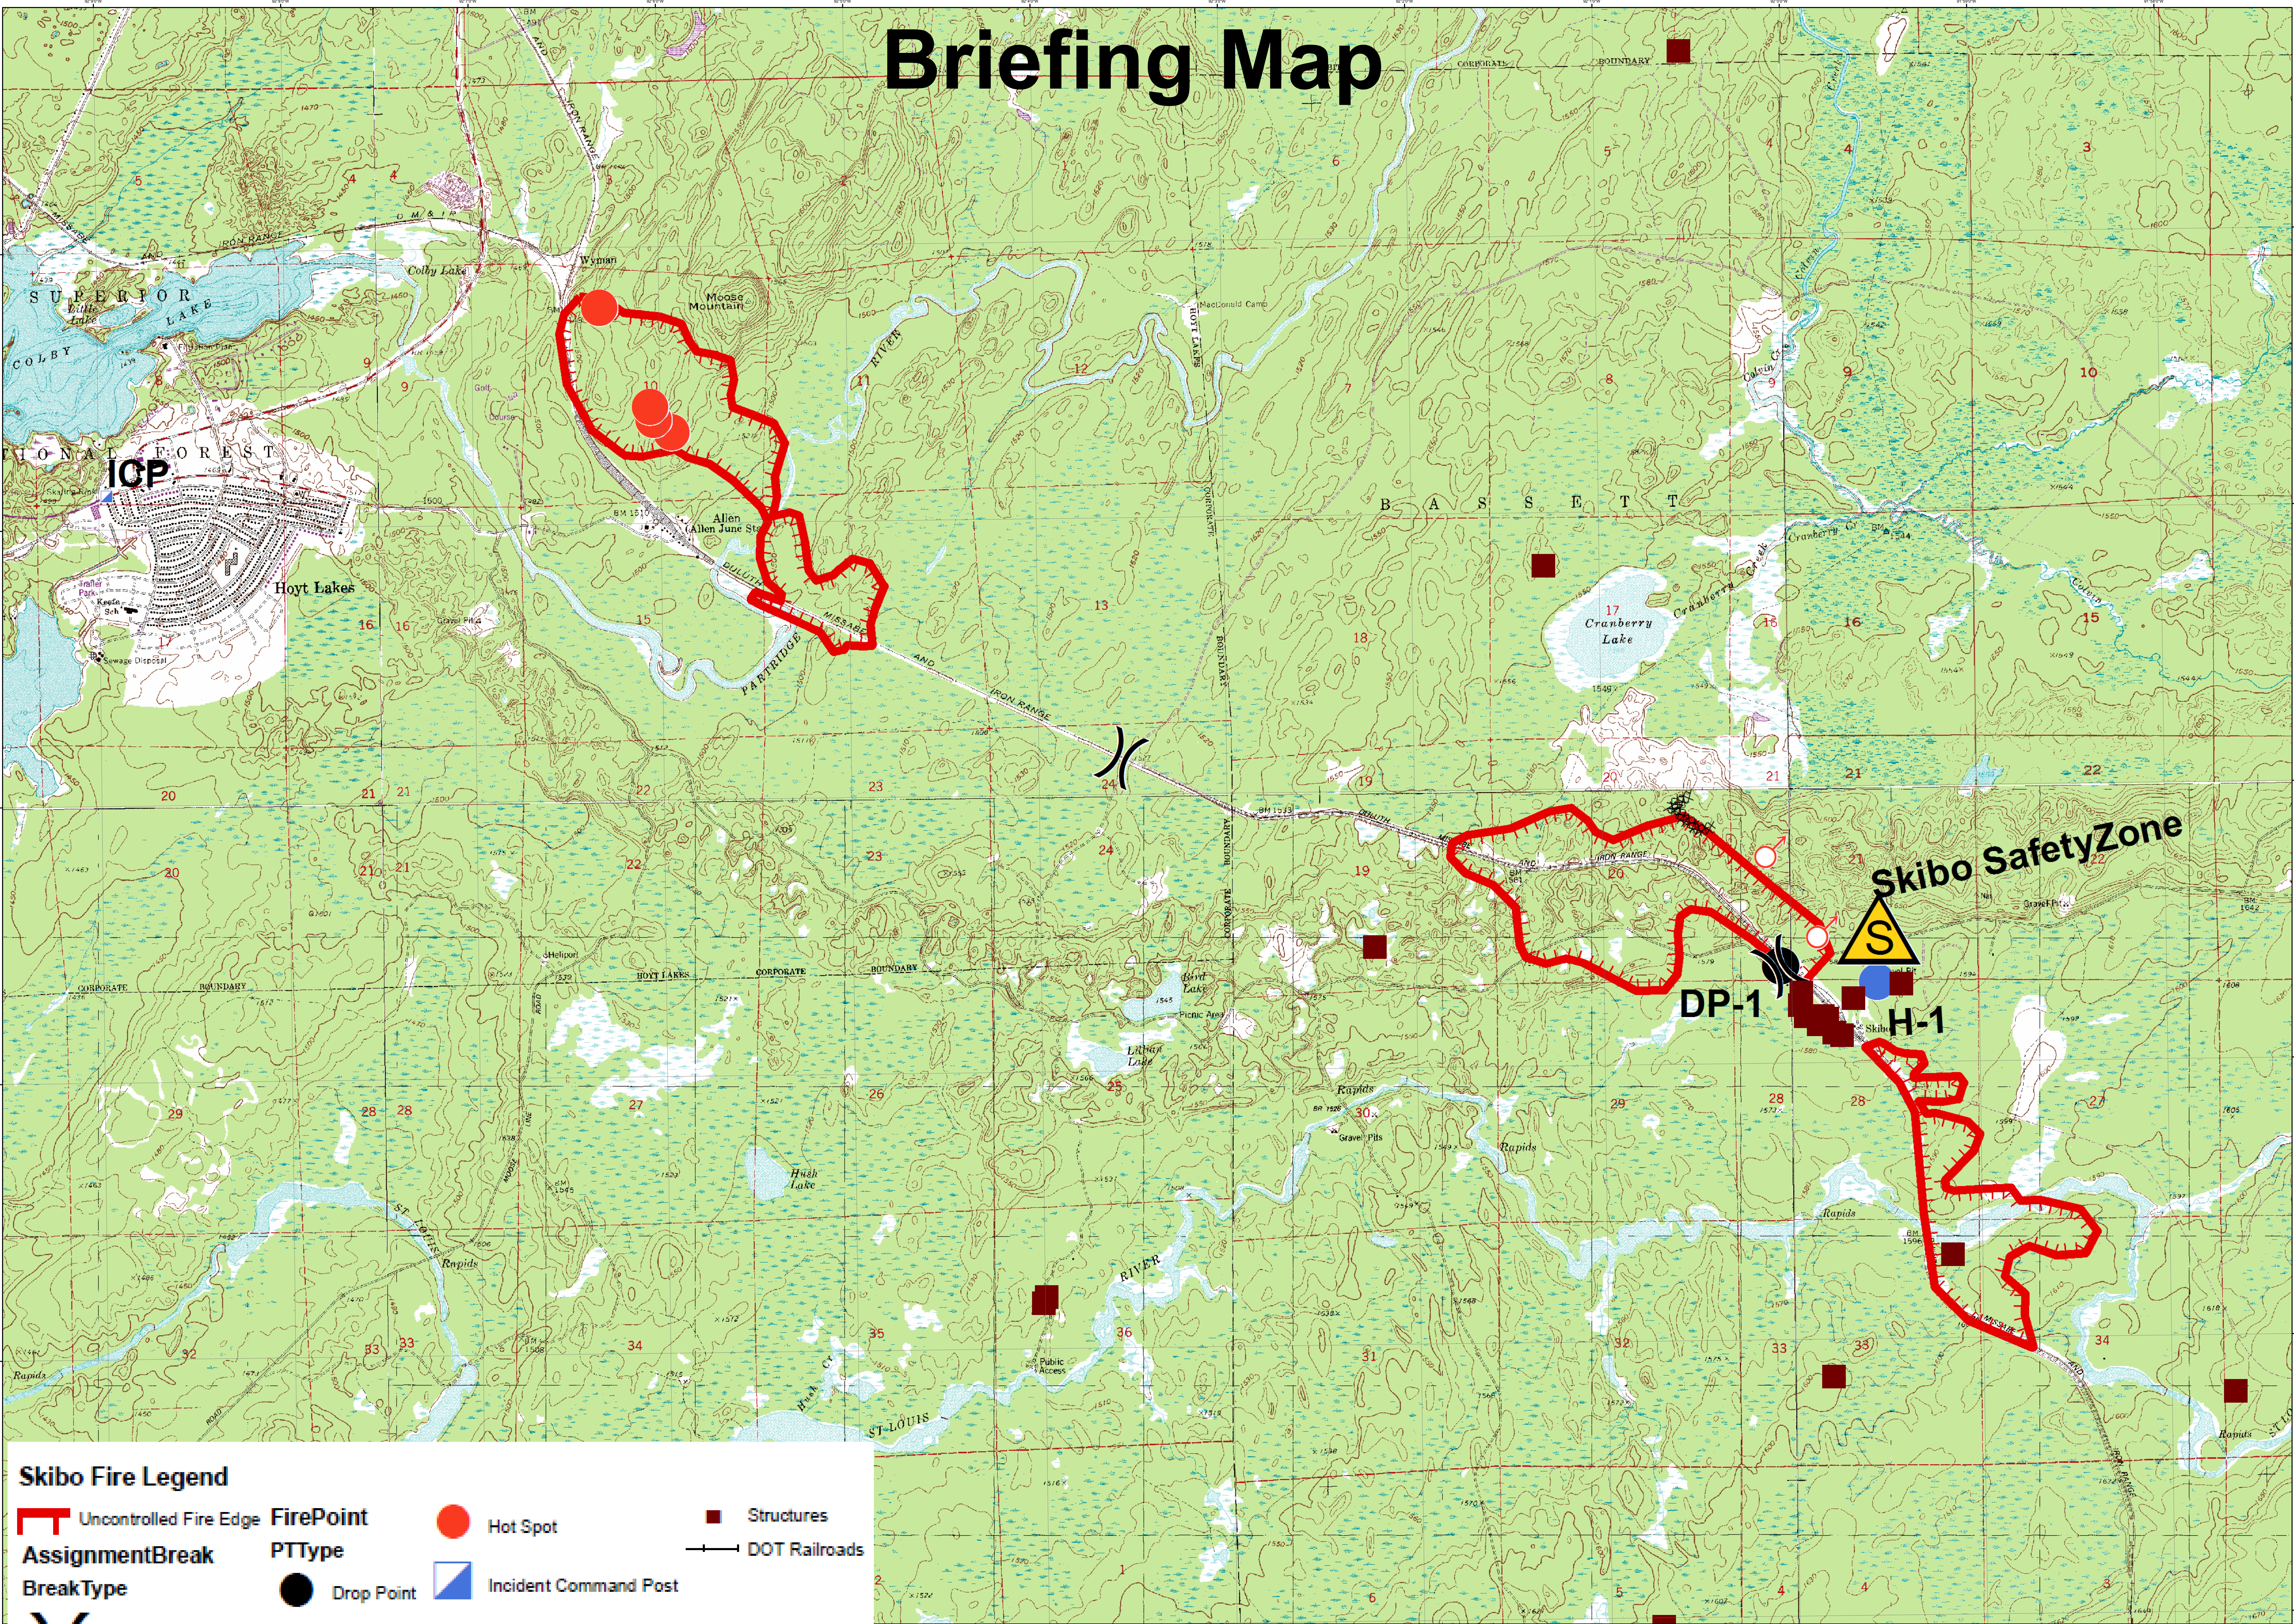

# Briefing Map

## Skibo Fire Legend

- |                        |            |                       |               |
|------------------------|------------|-----------------------|---------------|
| Uncontrolled Fire Edge | FirePoint  | Hot Spot              | Structures    |
| Assignment Break       | PType      | Incident Command Post | DOT Railroads |
| Break Type             | Drop Point | Safety Zone           |               |
| Division               | Helispot   |                       |               |

Skibo Fire  
MN-SUF-000194  
P9J8WD (0909)

0 0.5 1 2 Miles