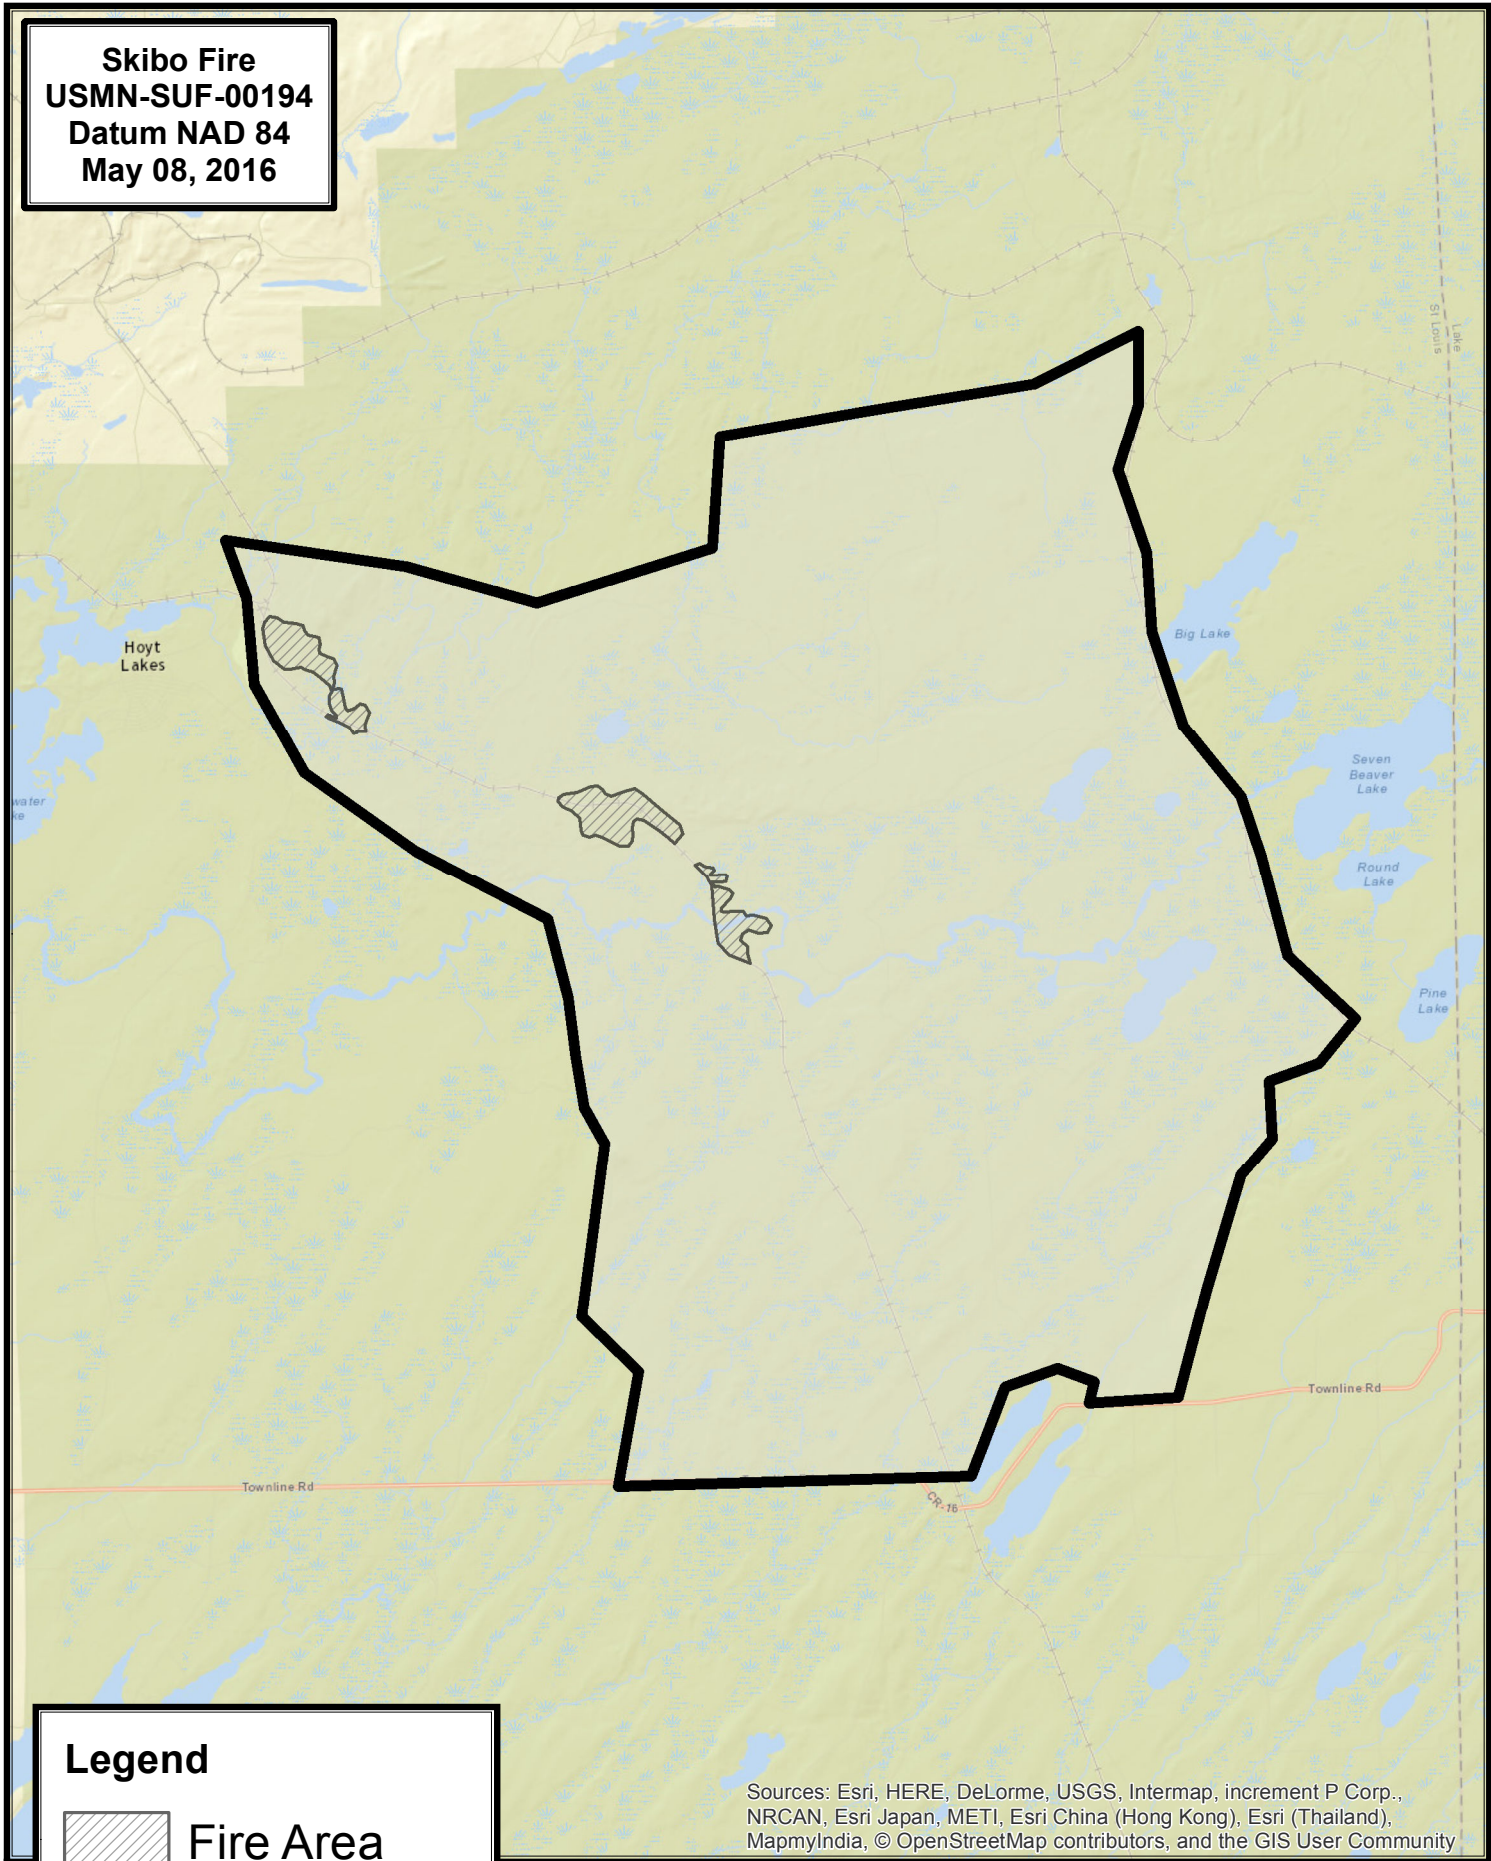

Skibo Fire
USMN-SUF-00194
Datum NAD 84
May 08, 2016

Legend

-  Fire Area
-  Closure Area

Sources: Esri, HERE, DeLorme, USGS, Intermap, increment P Corp., NRCAN, Esri Japan, METI, Esri China (Hong Kong), Esri (Thailand), MapmyIndia, © OpenStreetMap contributors, and the GIS User Community