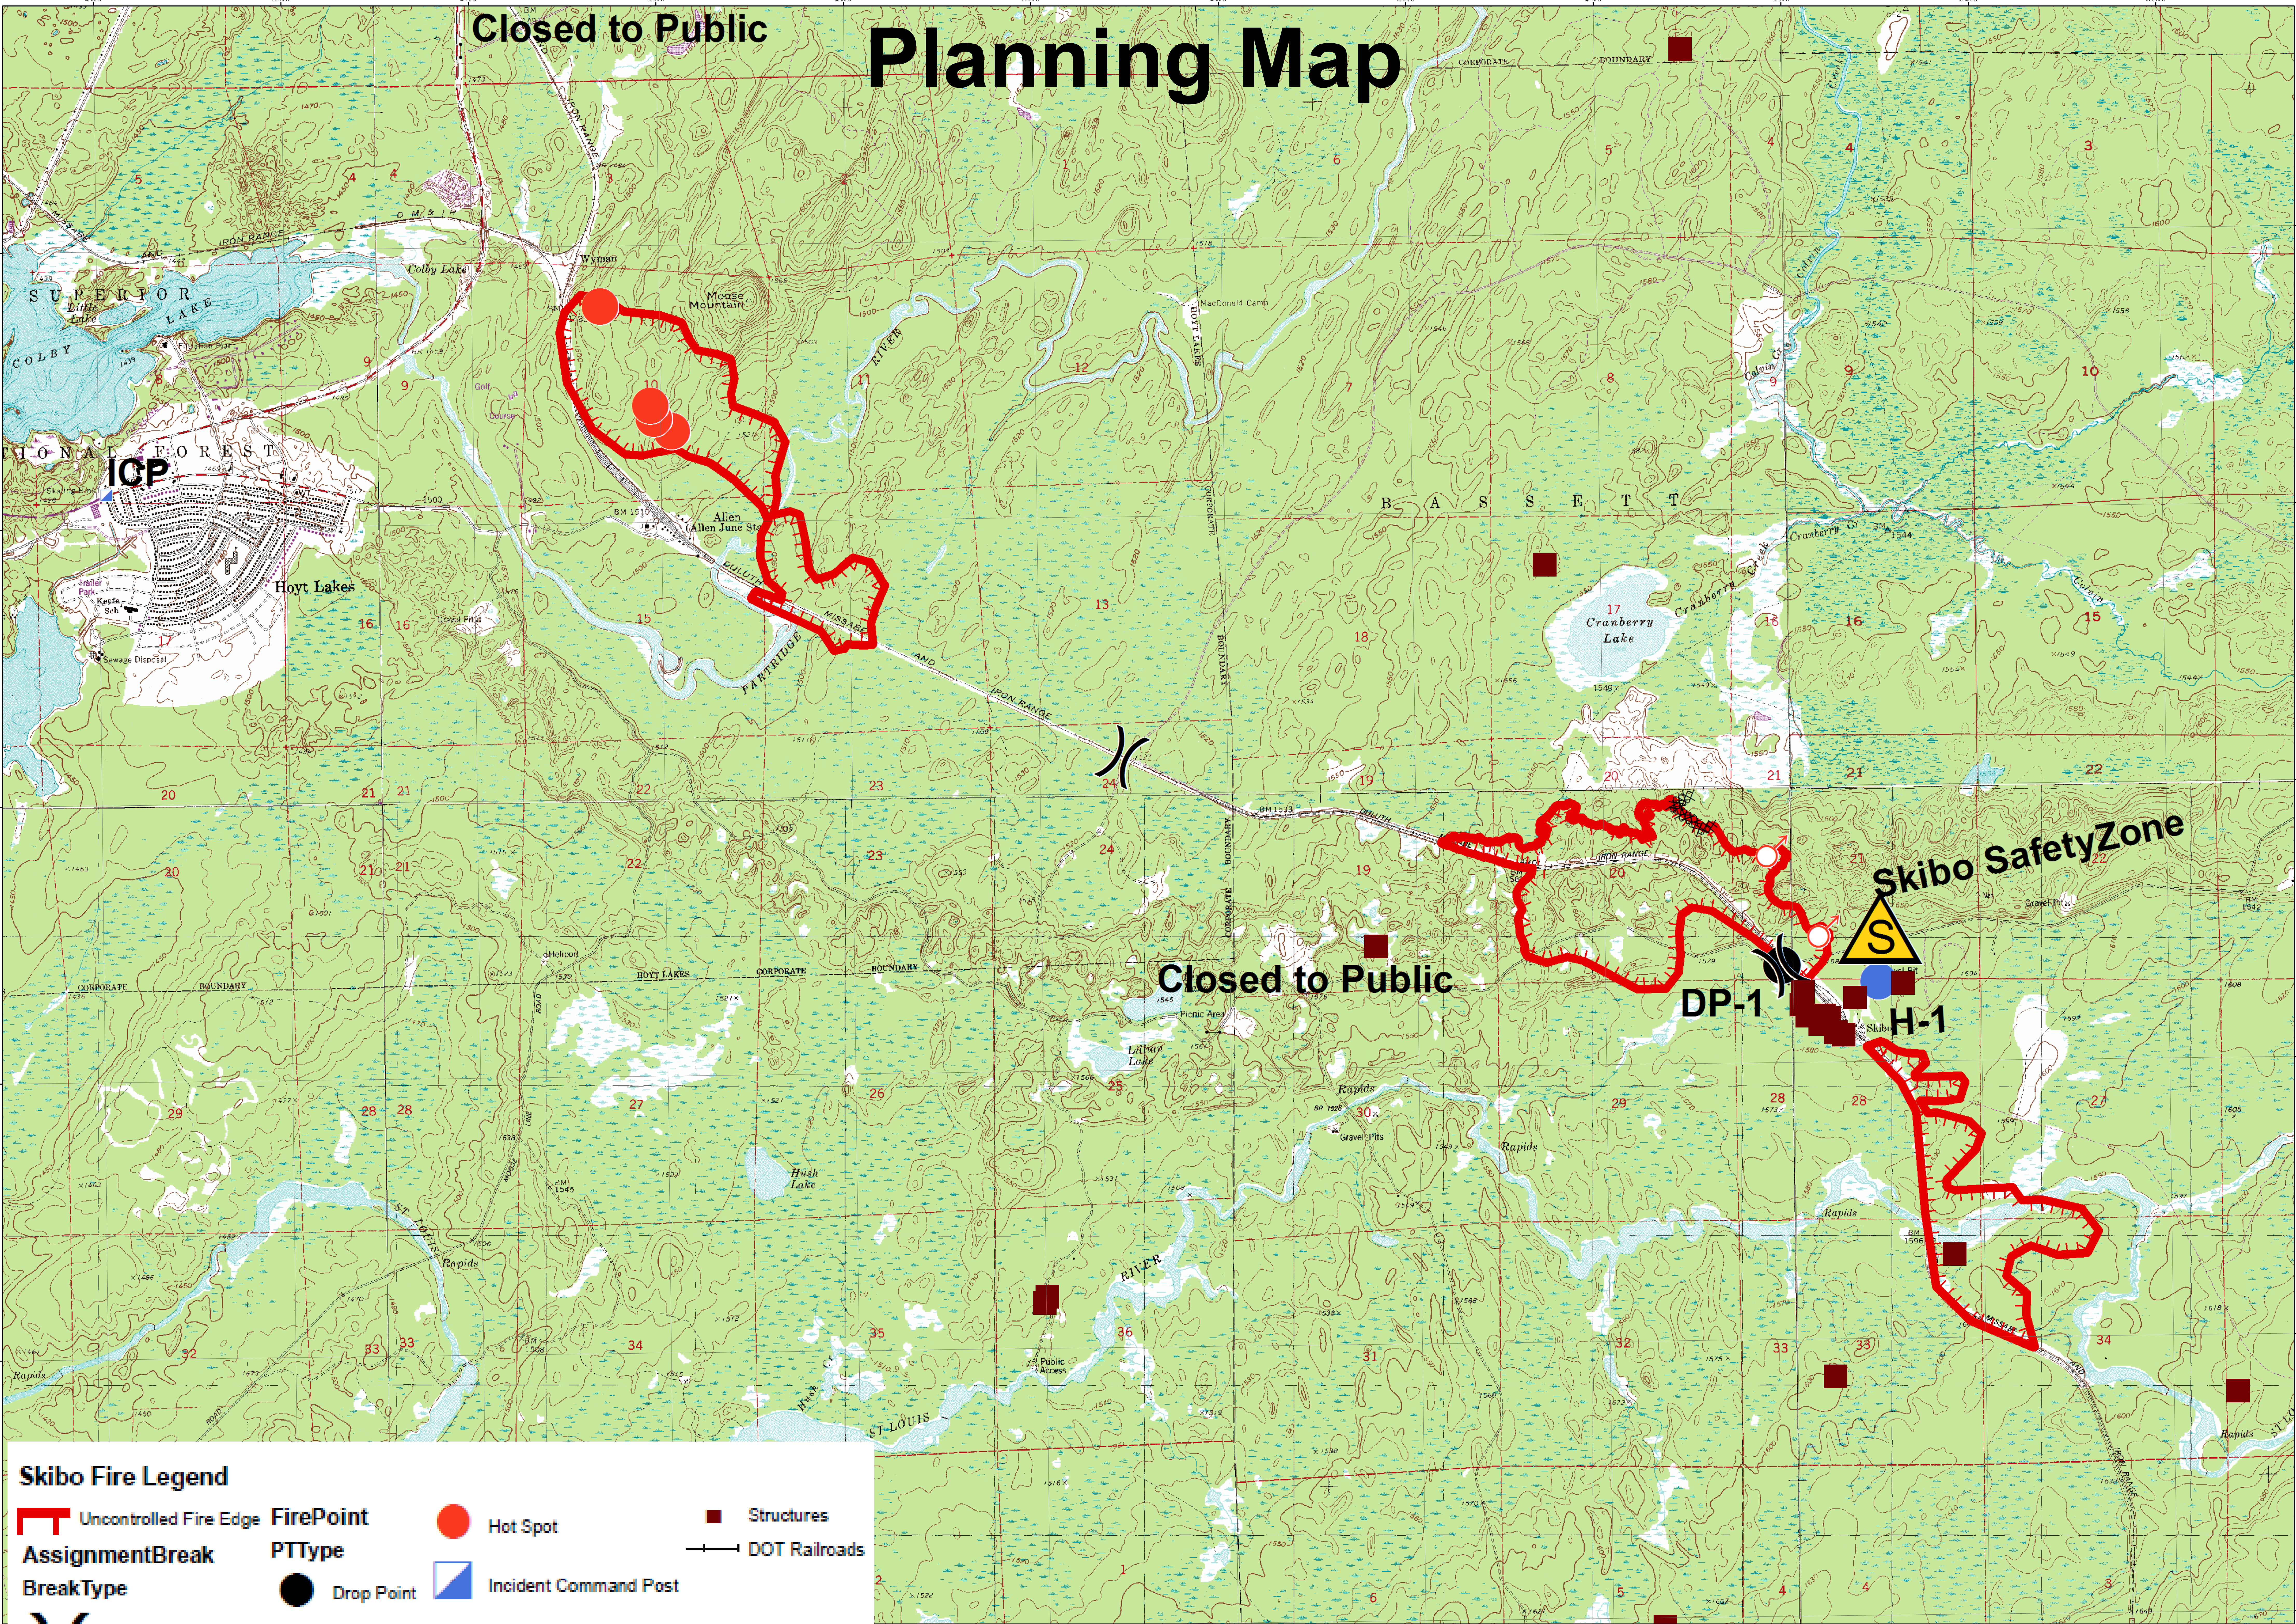

Closed to Public

Planning Map

Skibo Fire Legend

Uncontrolled Fire Edge	FirePoint	Hot Spot	Structures
Assignment Break	PType	Incident Command Post	DOT Railroads
Break Type	Drop Point	Safety Zone	
Division	Helispot		

Skibo Fire
 MN-SUF-000194
 P9J8WD (0909)