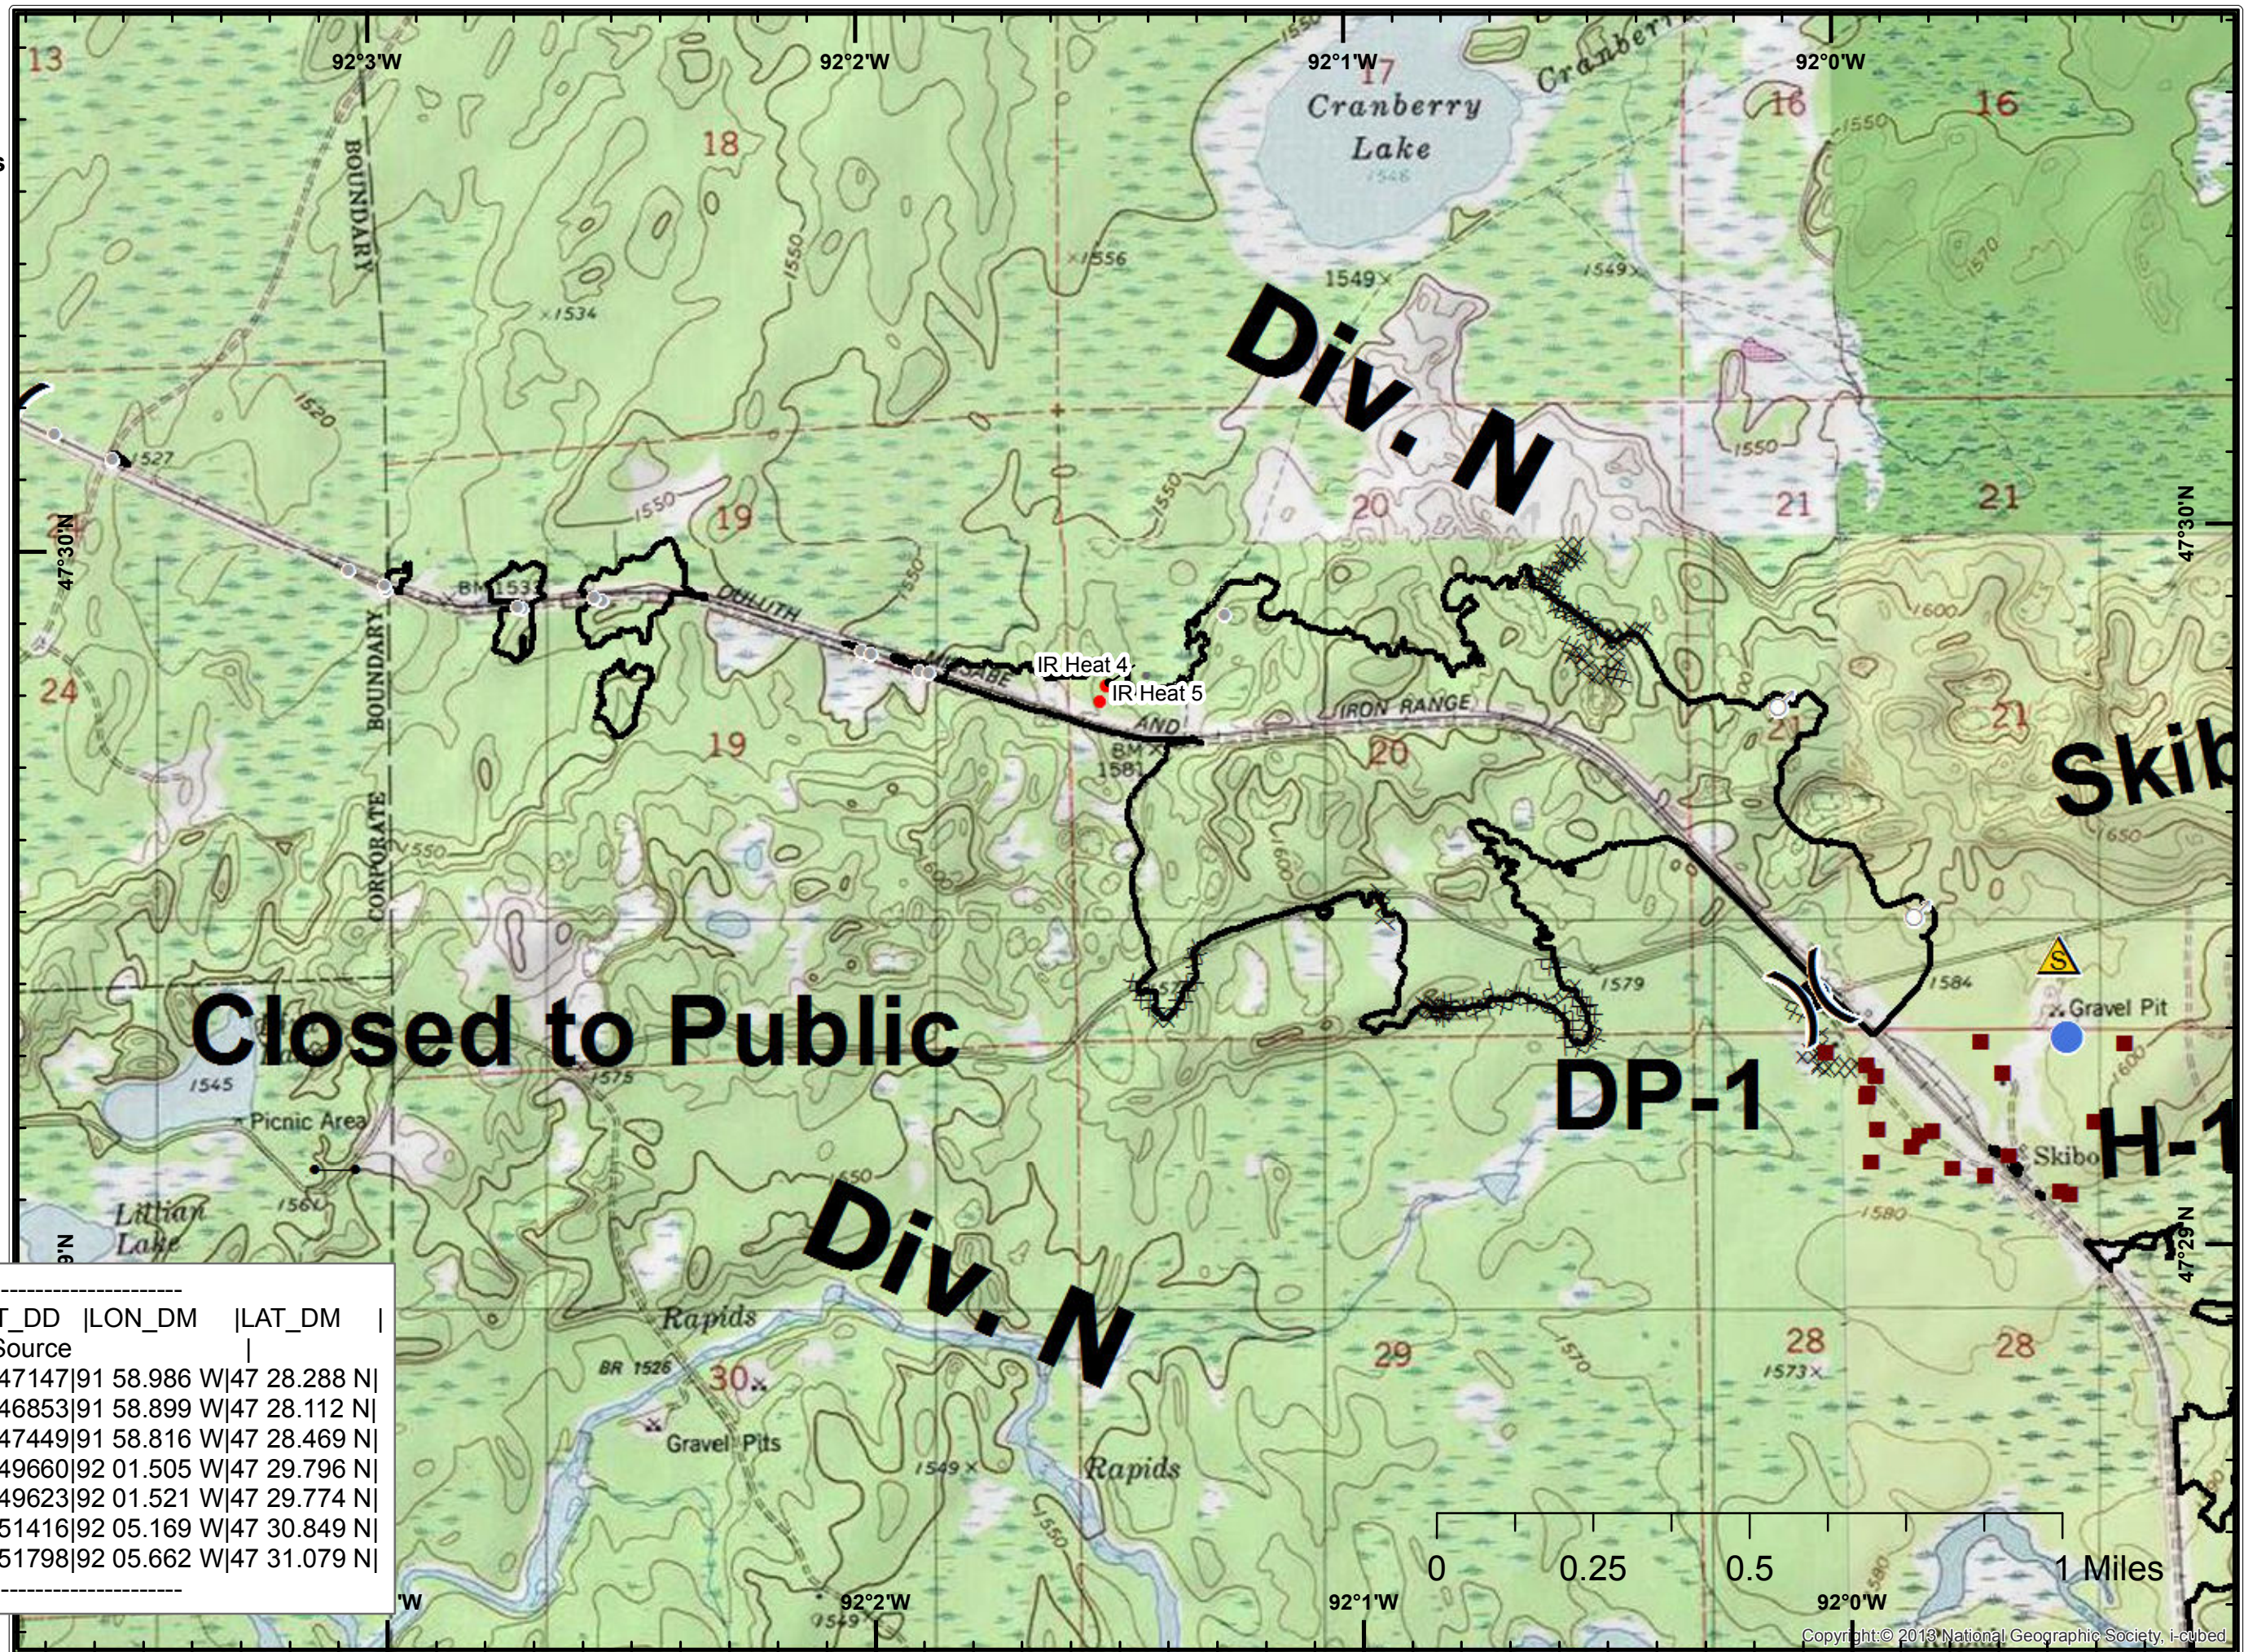

SKIBO  
 MN-SUF-000194  
 May 12, 2016  
 975 Acres  
 NAD 83  
 Degrees, Decimal Minutes

Legend

Assignment Break  
 Break Type

- Division
- Drop Point
- Gate
- Helispot
- Safety Zone
- Old Hotspot
- IR Heat New
- Old IR Heat
- Old Spotfire
- Structures
- Completed Dozer Line
- Completed Line

W. Glesener  
 May 11, 2016  
 12:53 Hrs

LABEL	LON_DD	LAT_DD	LON_DM	LAT_DM
TYPE: IR Isolated Heat Source				
IR Heat 1	-91.98310	47.47147	91 58.986 W	47 28.288 N
IR Heat 2	-91.98164	47.46853	91 58.899 W	47 28.112 N
IR Heat 3	-91.98026	47.47449	91 58.816 W	47 28.469 N
IR Heat 4	-92.02509	47.49660	92 01.505 W	47 29.796 N
IR Heat 5	-92.02534	47.49623	92 01.521 W	47 29.774 N
IR Heat 6	-92.08615	47.51416	92 05.169 W	47 30.849 N
IR Heat 7	-92.09437	47.51798	92 05.662 W	47 31.079 N