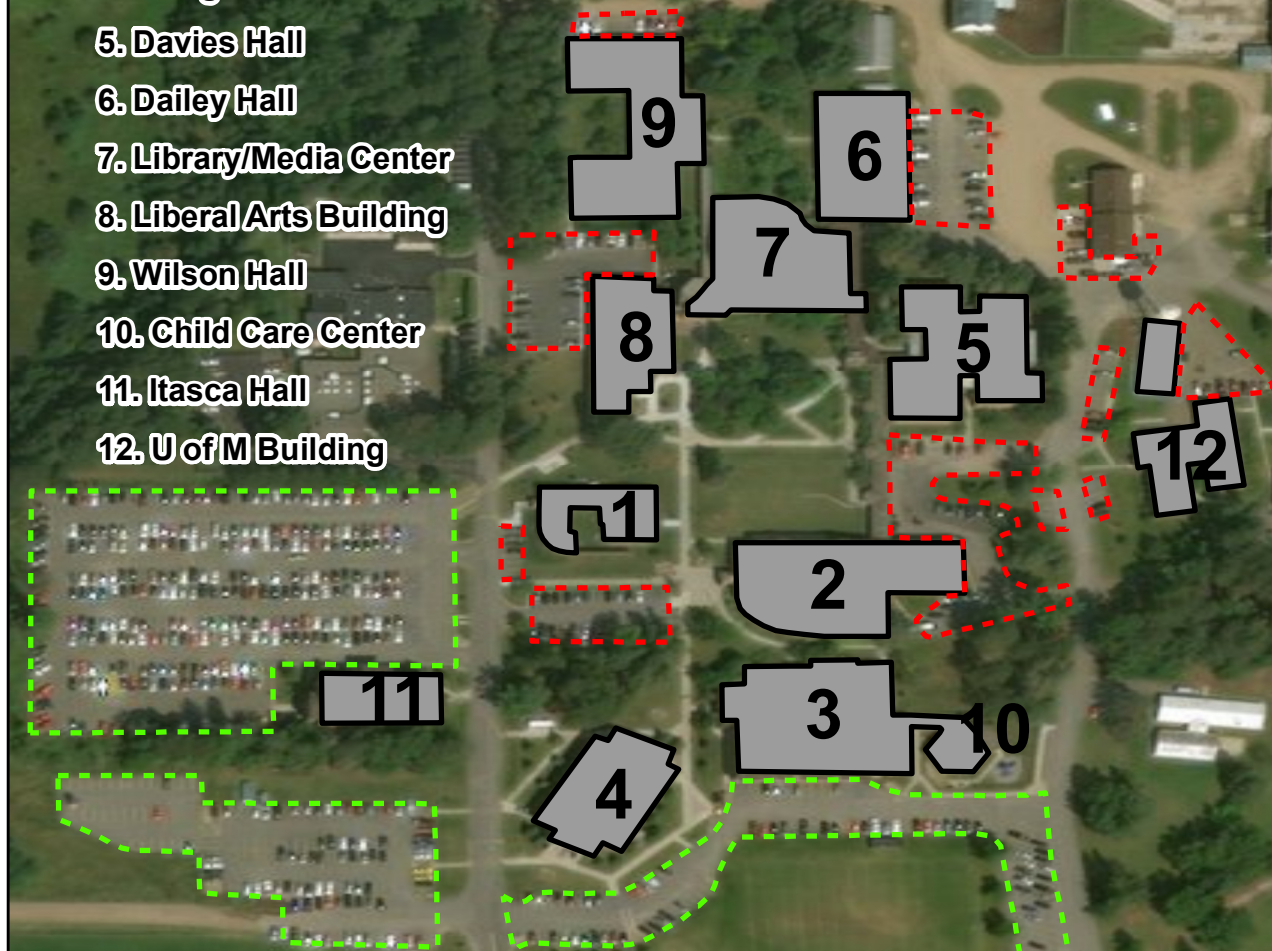

Itasca Community College Campus Map

1. Administration Building
2. Backes Student Center
3. Mullins Hall
4. Wenger Hall
5. Davies Hall
6. Dailey Hall
7. Library/Media Center
8. Liberal Arts Building
9. Wilson Hall
10. Child Care Center
11. Itasca Hall
12. U of M Building

Legend

-  Staff Parking
-  Student Parking