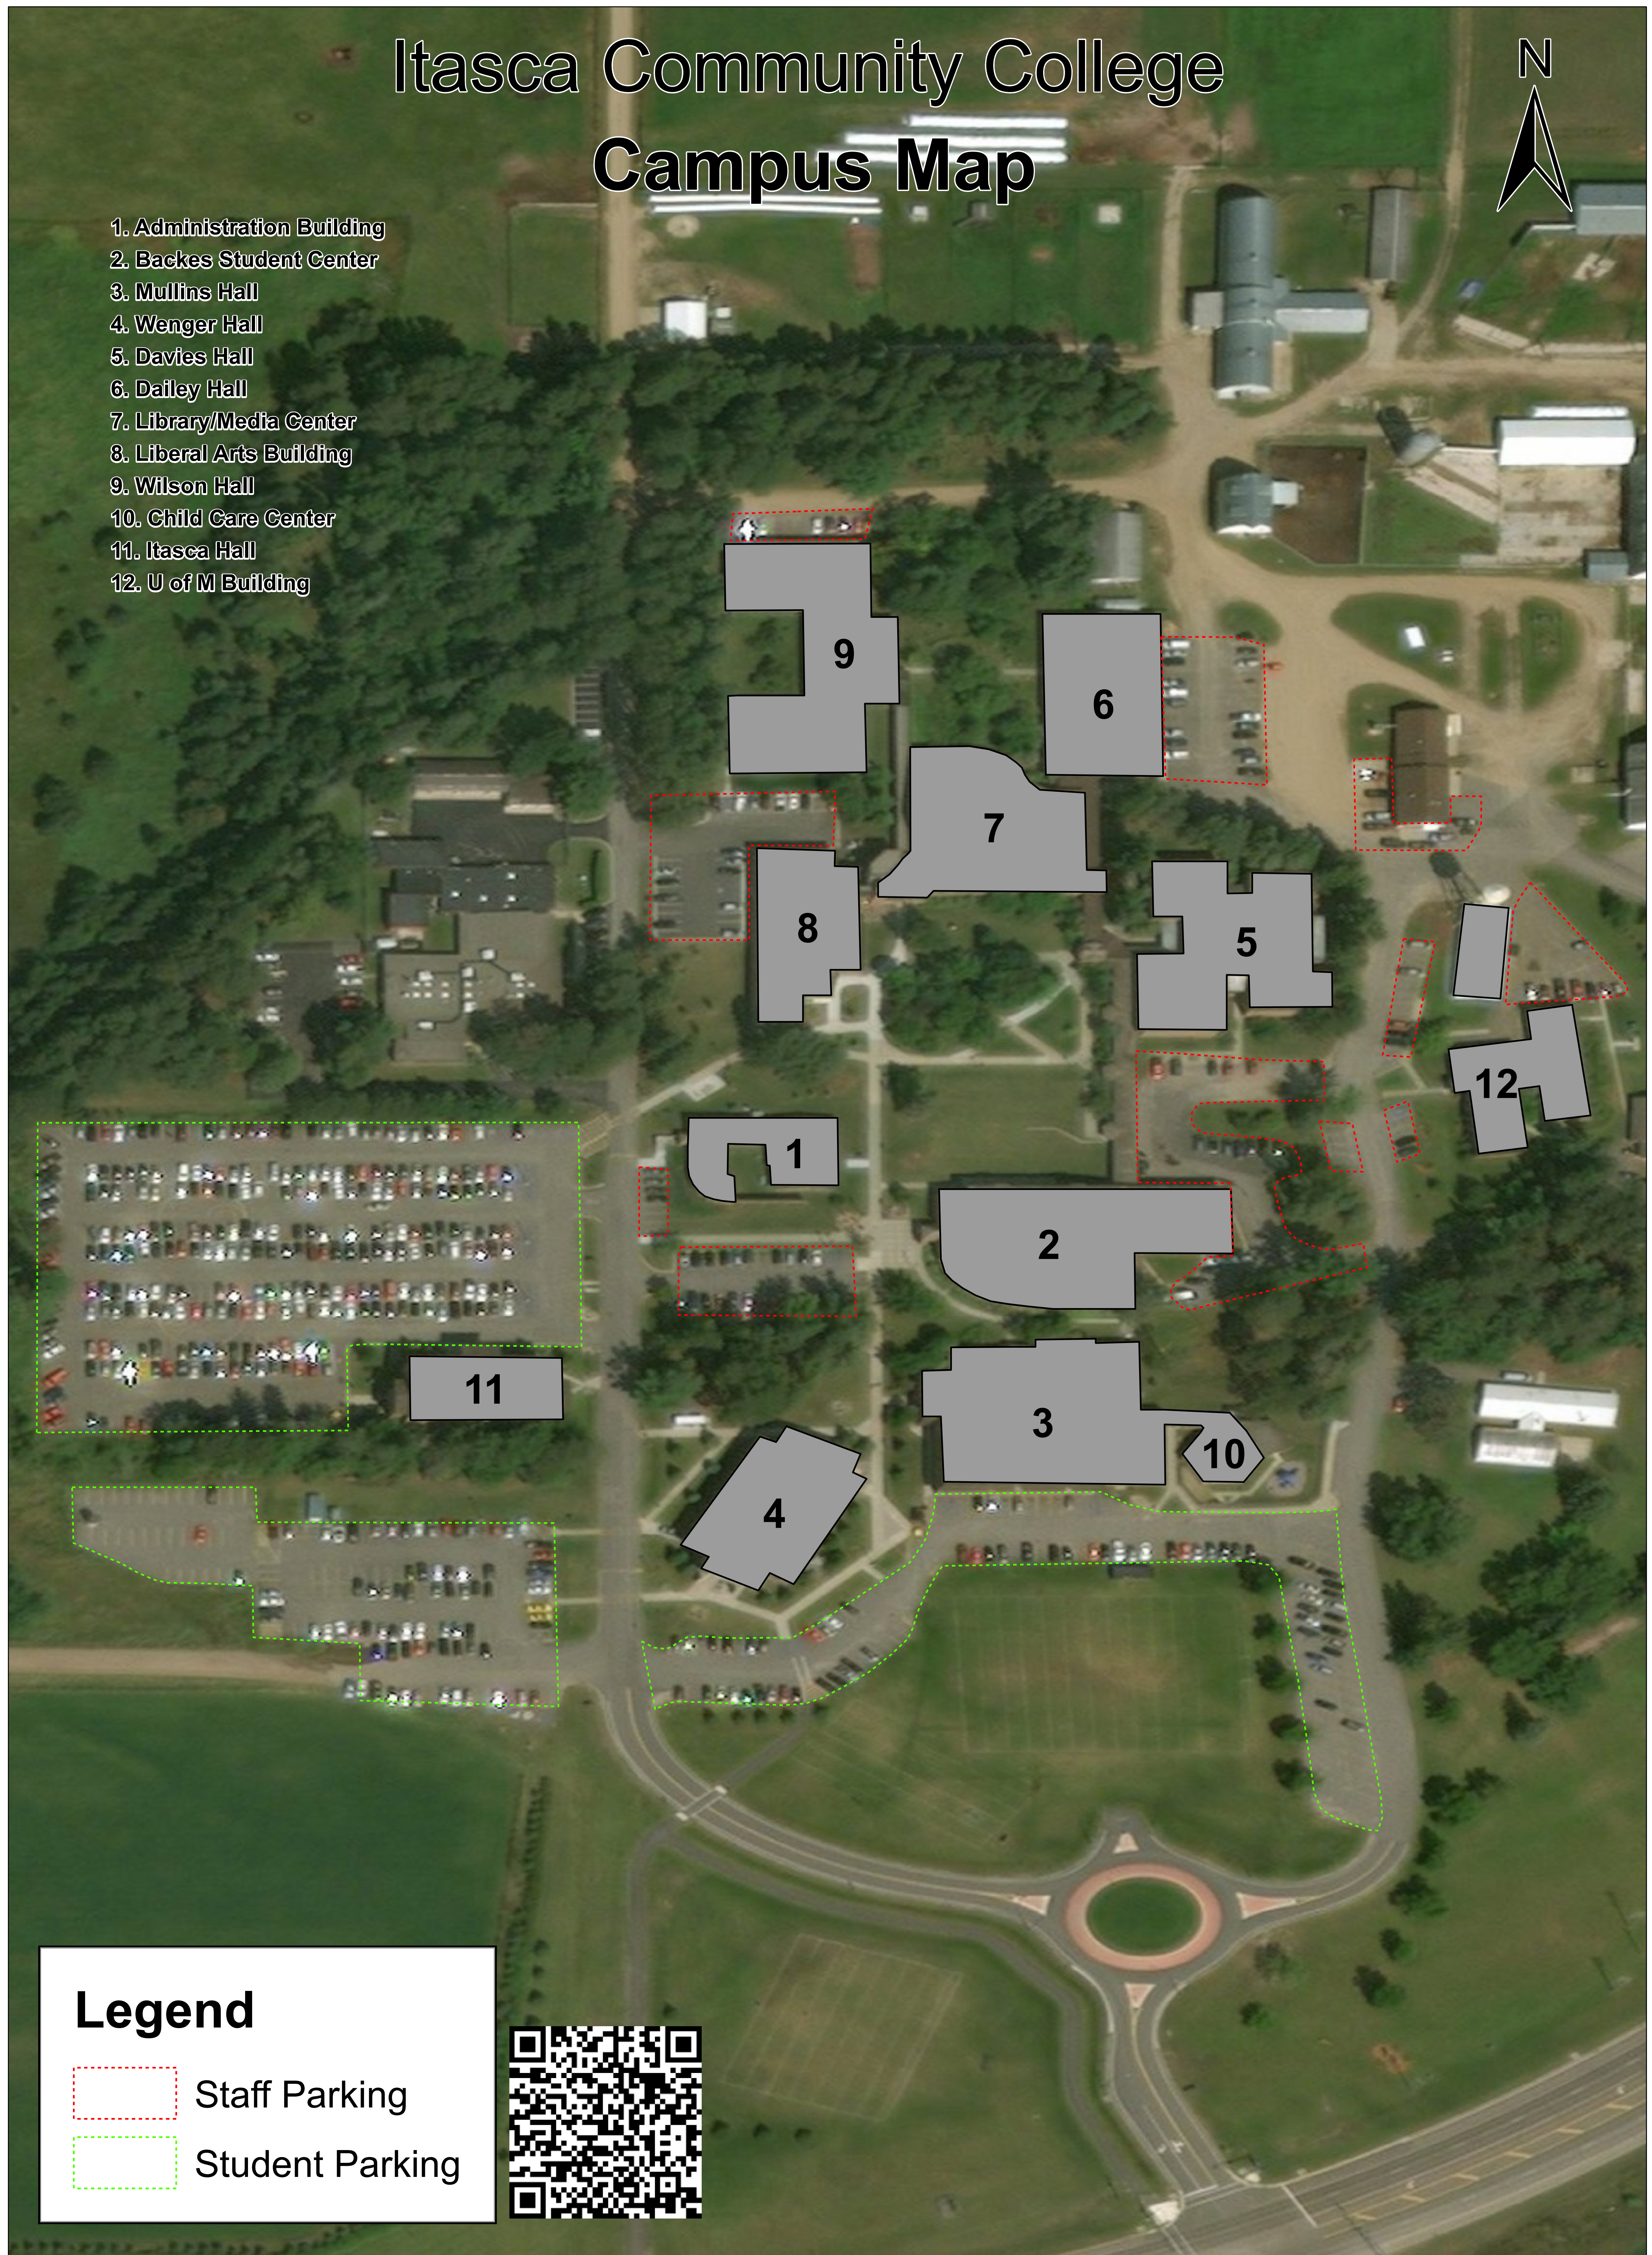

# Itasca Community College Campus Map

1. Administration Building
2. Backes Student Center
3. Mullins Hall
4. Wenger Hall
5. Davies Hall
6. Dailey Hall
7. Library/Media Center
8. Liberal Arts Building
9. Wilson Hall
10. Child Care Center
11. Itasca Hall
12. U of M Building

## Legend

-  Staff Parking
-  Student Parking