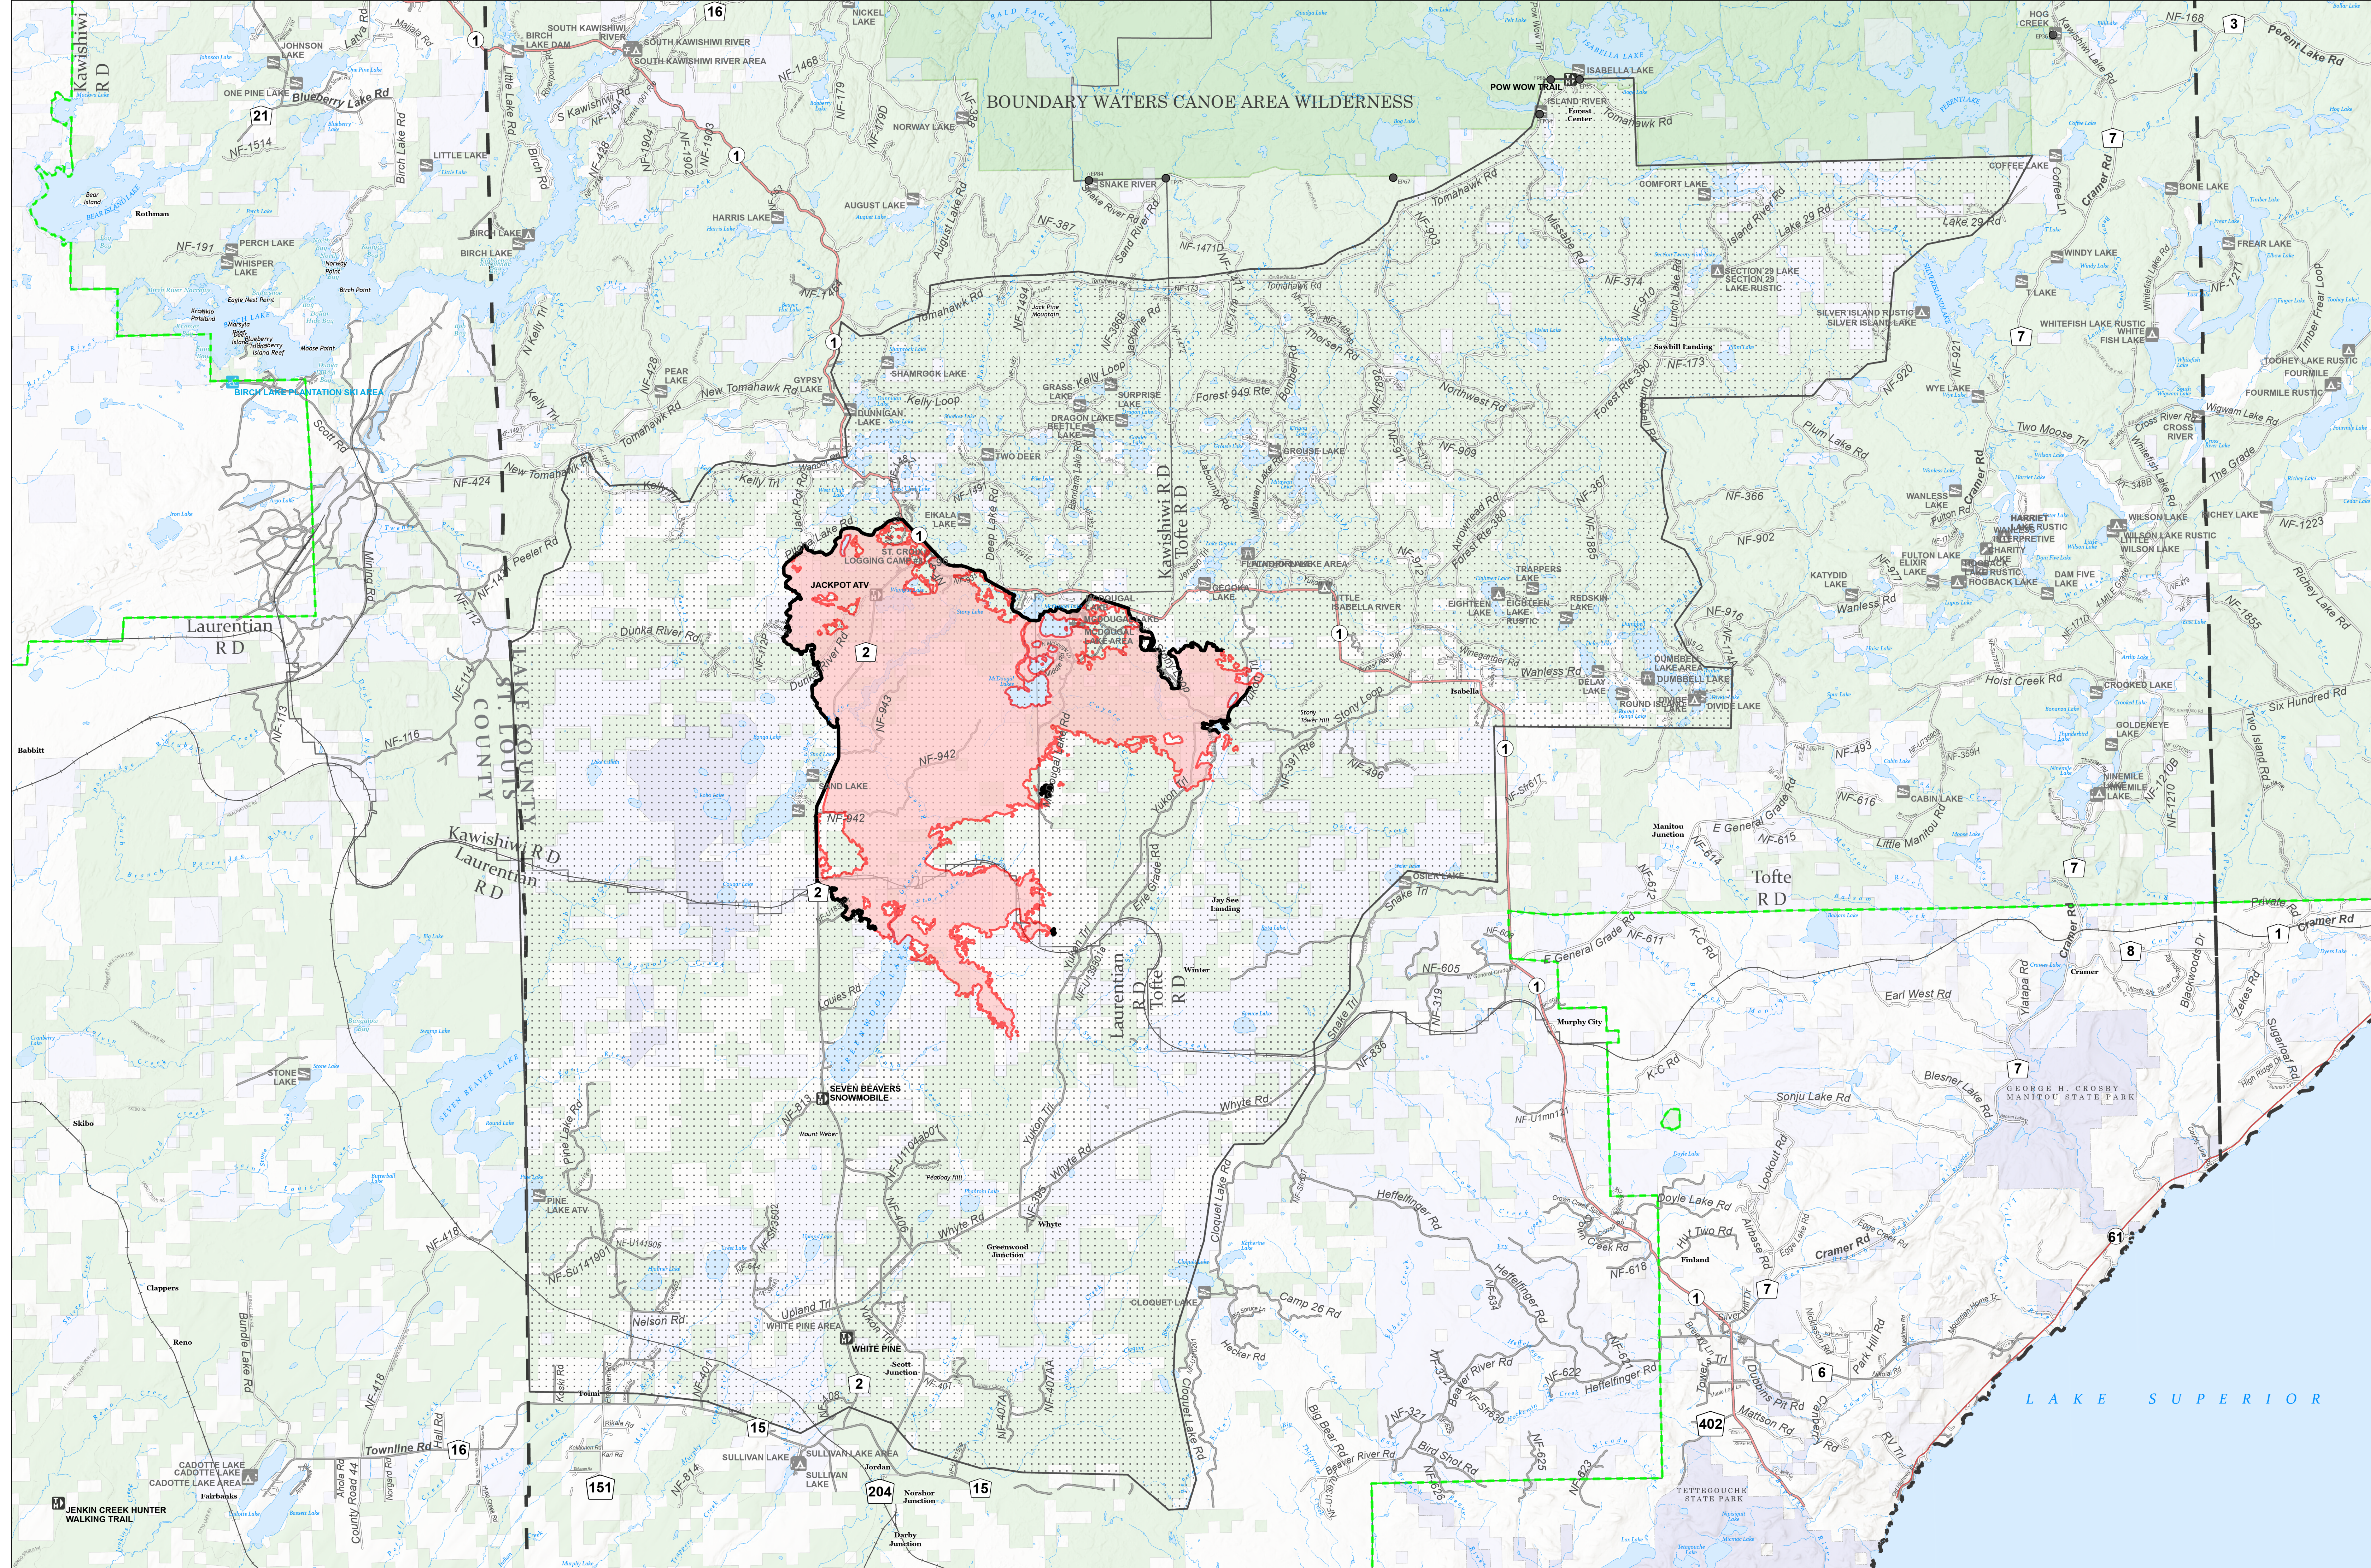

# Greenwood Fire

9/10/2021

Fire Perimeter as of 09/08/2021 2331 hrs  
26,797 Acres

- Contained Line
- Wildfire Daily Fire Perimeter
- FS Administrative Forest
- Closure Area
- County Boundary
- State Public Lands
- Other State Lands
- Wilderness
- TRAILHEAD
- PICNIC SITE
- BOATING SITE
- INTERPRETIVE SITE
- SKI AREA NORDIC
- CAMPGROUND
- Railroad