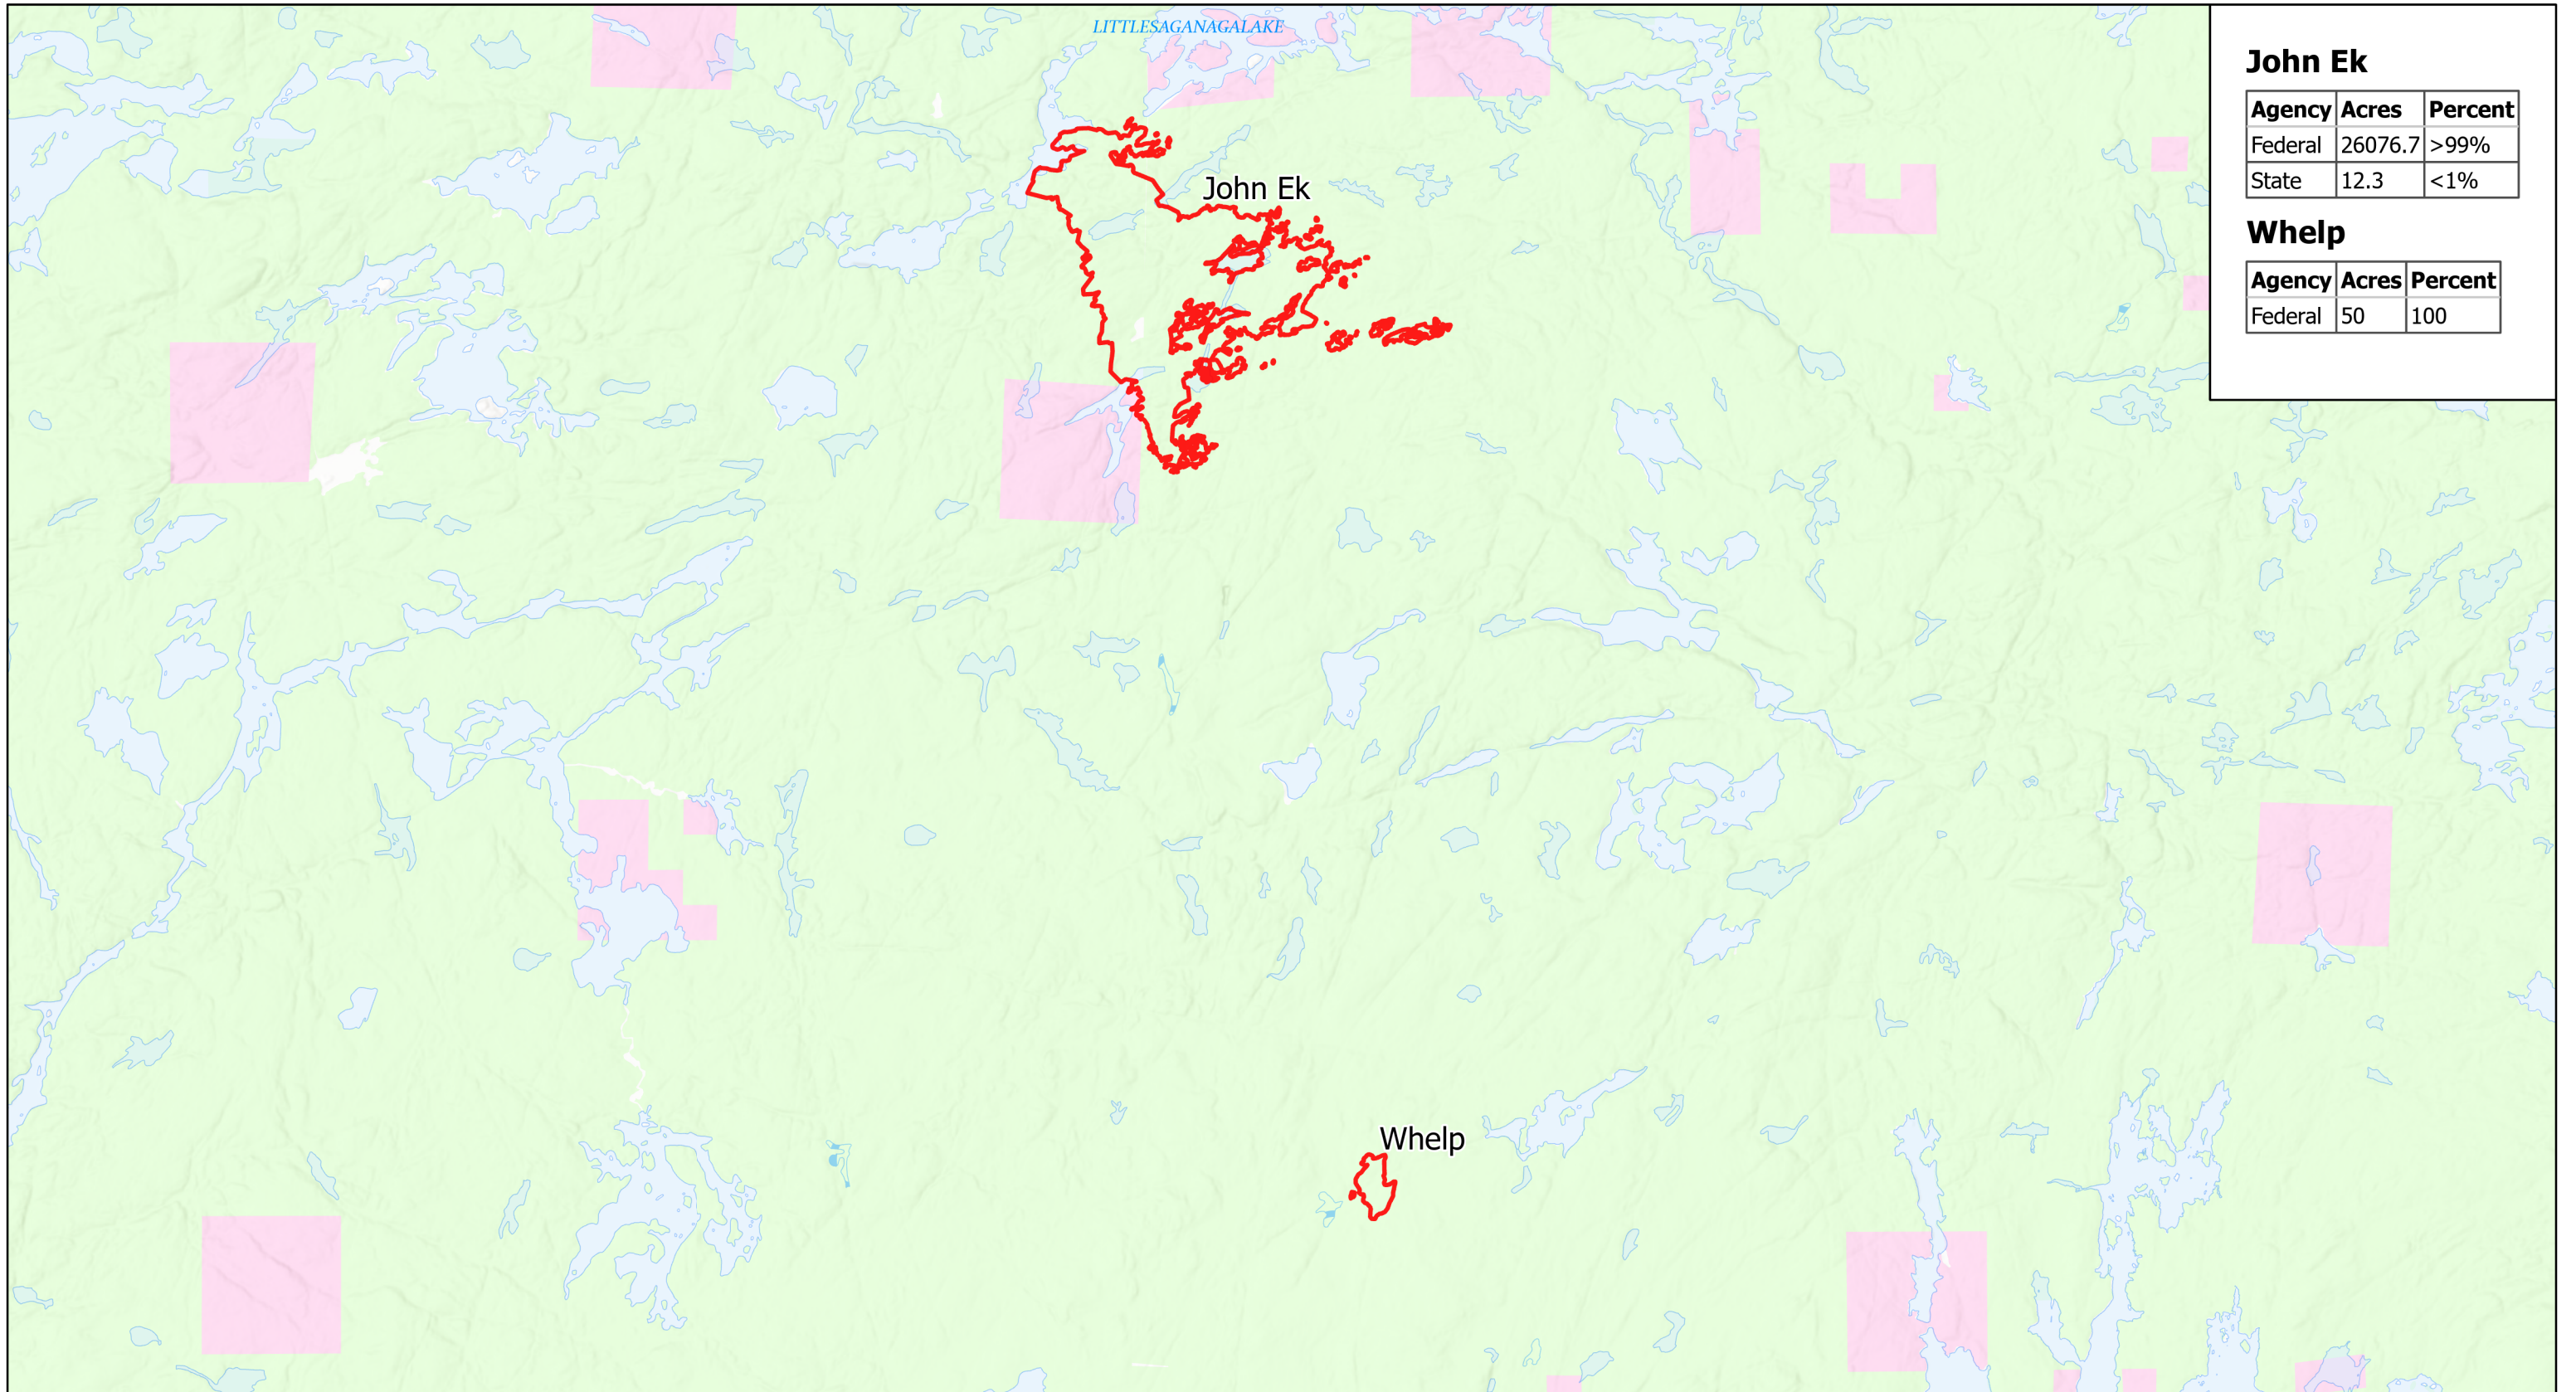

John Ek, Whelp Fires Ownership

9/6/2021

John Ek

Agency	Acres	Percent
Federal	26076.7	>99%
State	12.3	<1%

Whelp

Agency	Acres	Percent
Federal	50	100

John Ek
MN-SUF-000409
 Fire Perimeter as of
 09/02/2021 0200 hrs
 1,357 Acres

Whelp
MN-SUF-000408
 Fire Perimeter as of
 09/02/2021 0200 hrs
 50 Acres

Legend
 Perimeter 9/2
 Federal
 State