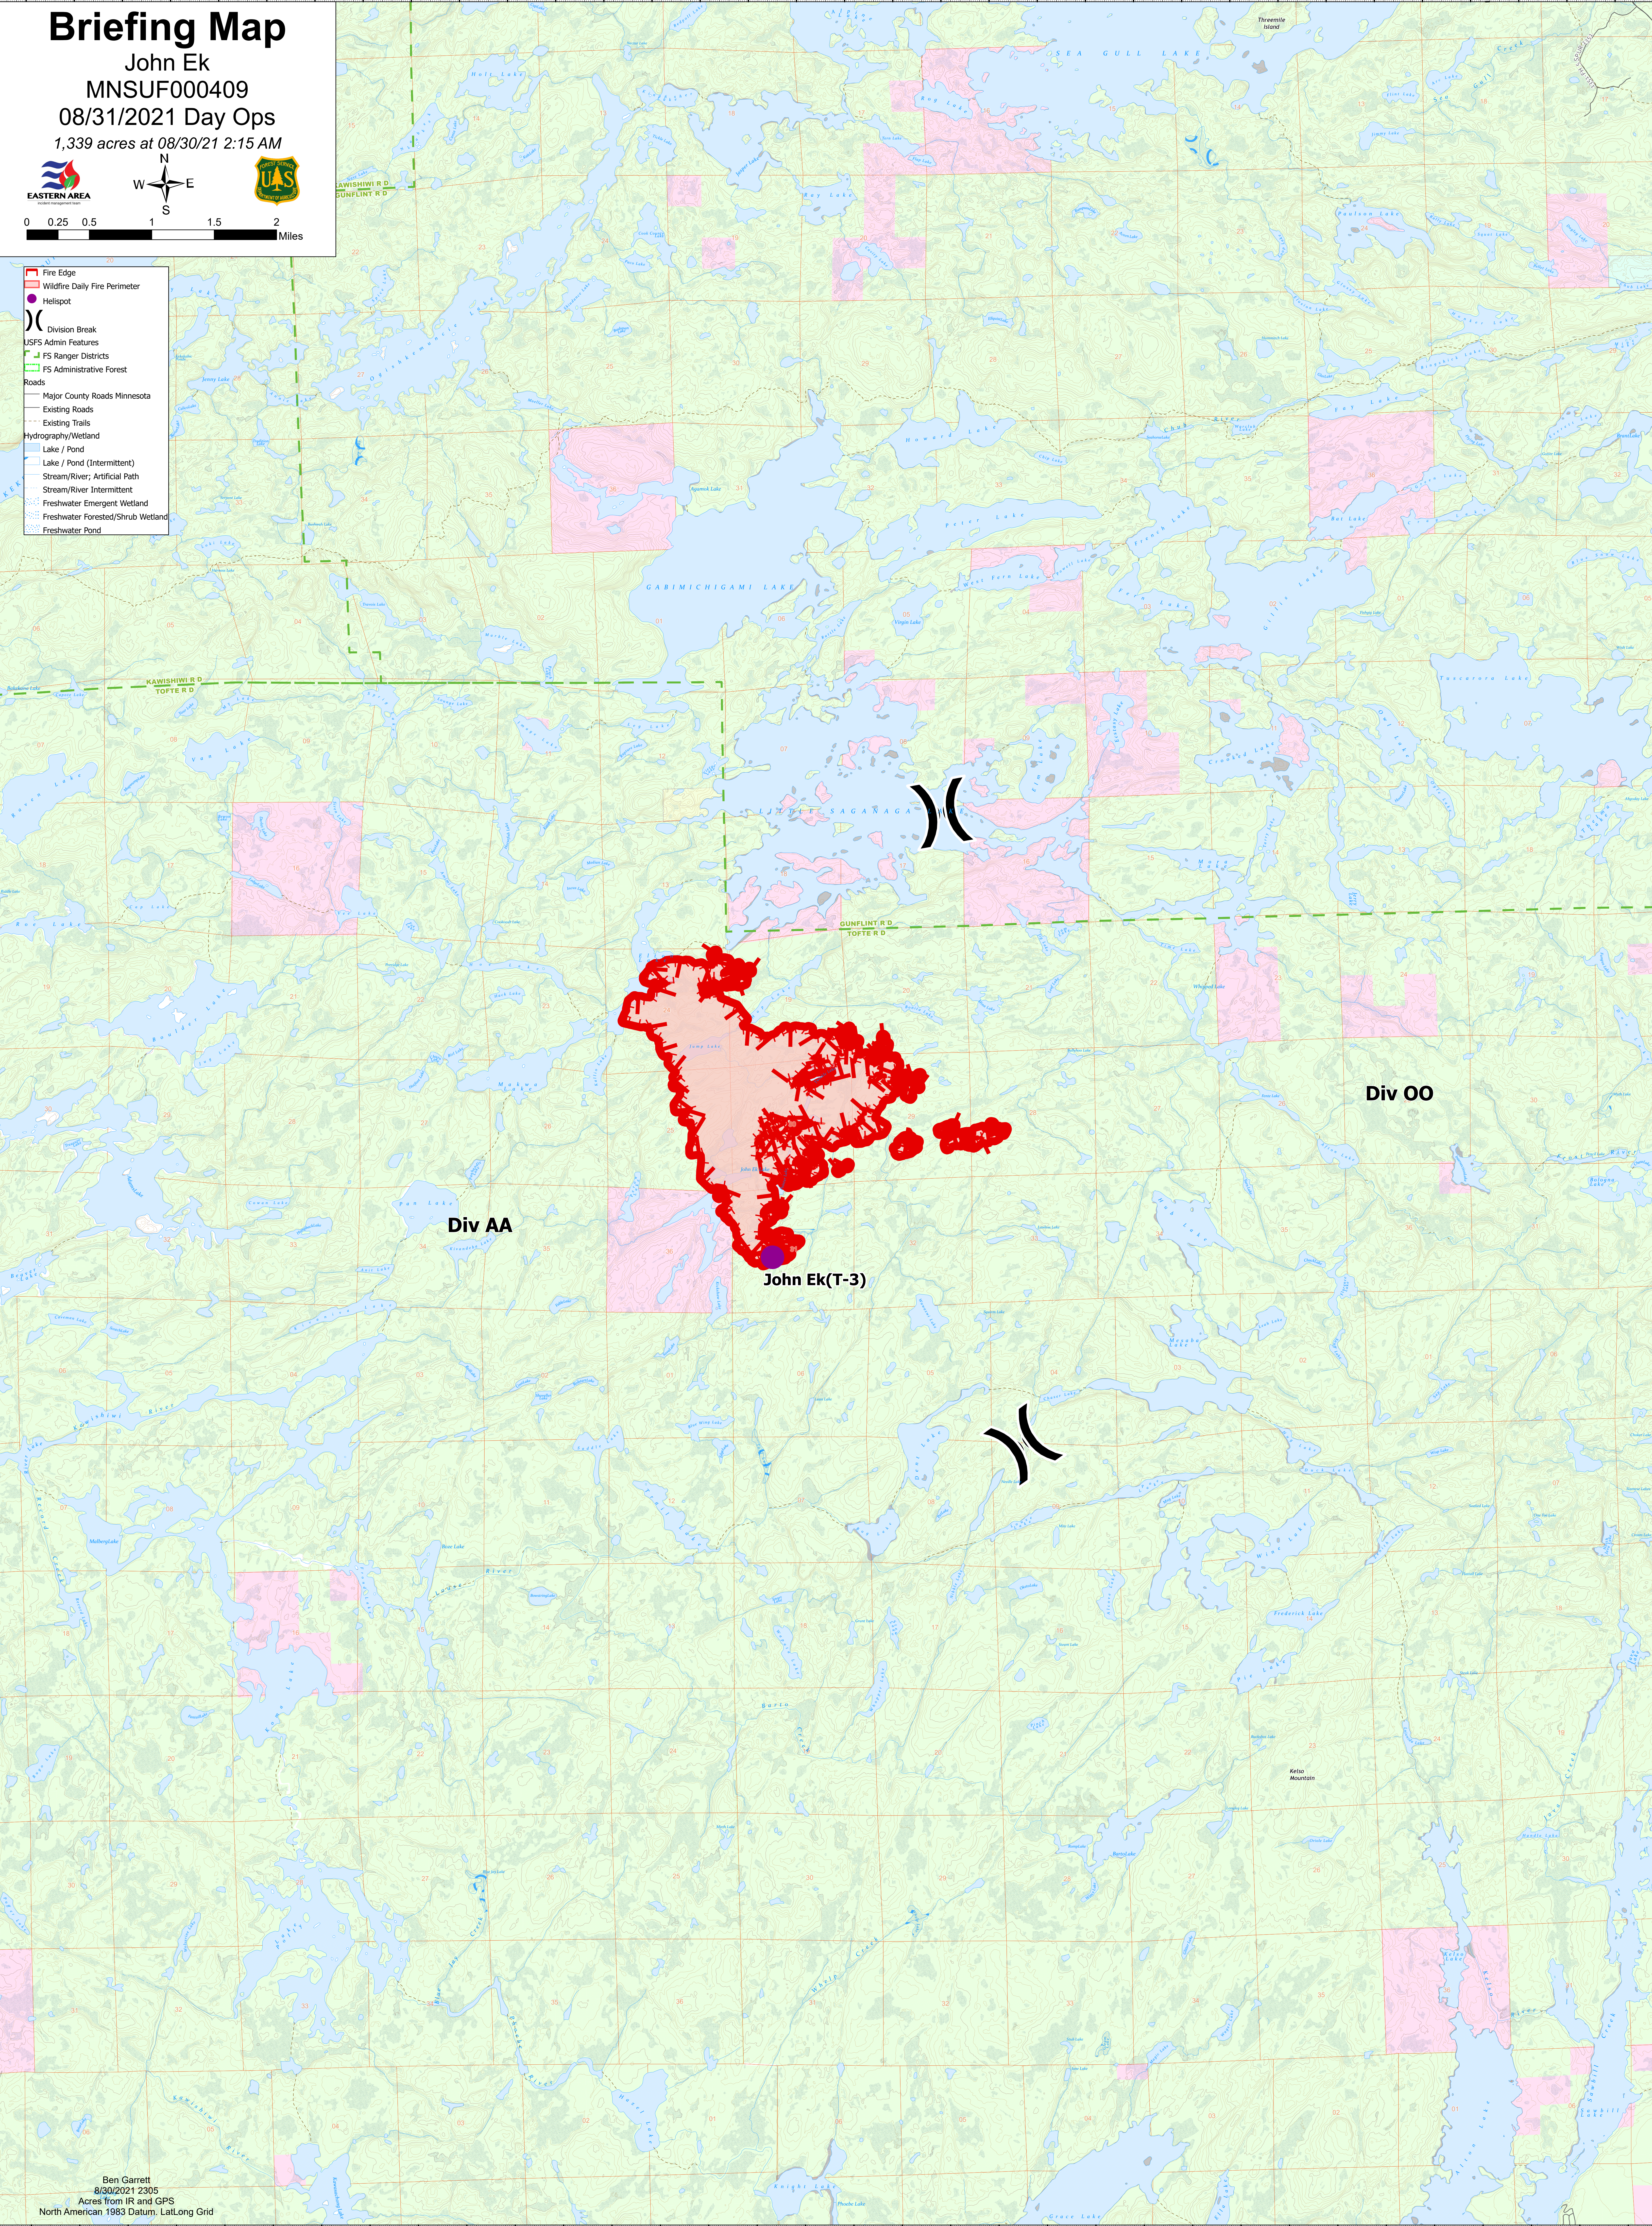

Briefing Map

John Ek

MNSUF000409

08/31/2021 Day Ops

1,339 acres at 08/30/21 2:15 AM

0 0.25 0.5 1 1.5 2 Miles

- Fire Edge
- Wildfire Daily Fire Perimeter
- Helispot
- Division Break
- USFS Admin Features
- FS Ranger Districts
- FS Administrative Forest
- Roads
- Major County Roads Minnesota
- Existing Roads
- Existing Trails
- Hydrography/Wetland
- Lake / Pond
- Lake / Pond (Intermittent)
- Stream/River; Artificial Path
- Stream/River Intermittent
- Freshwater Emergent Wetland
- Freshwater Forested/Shrub Wetland
- Freshwater Pond

Div AA

John Ek(T-3)

Div OO