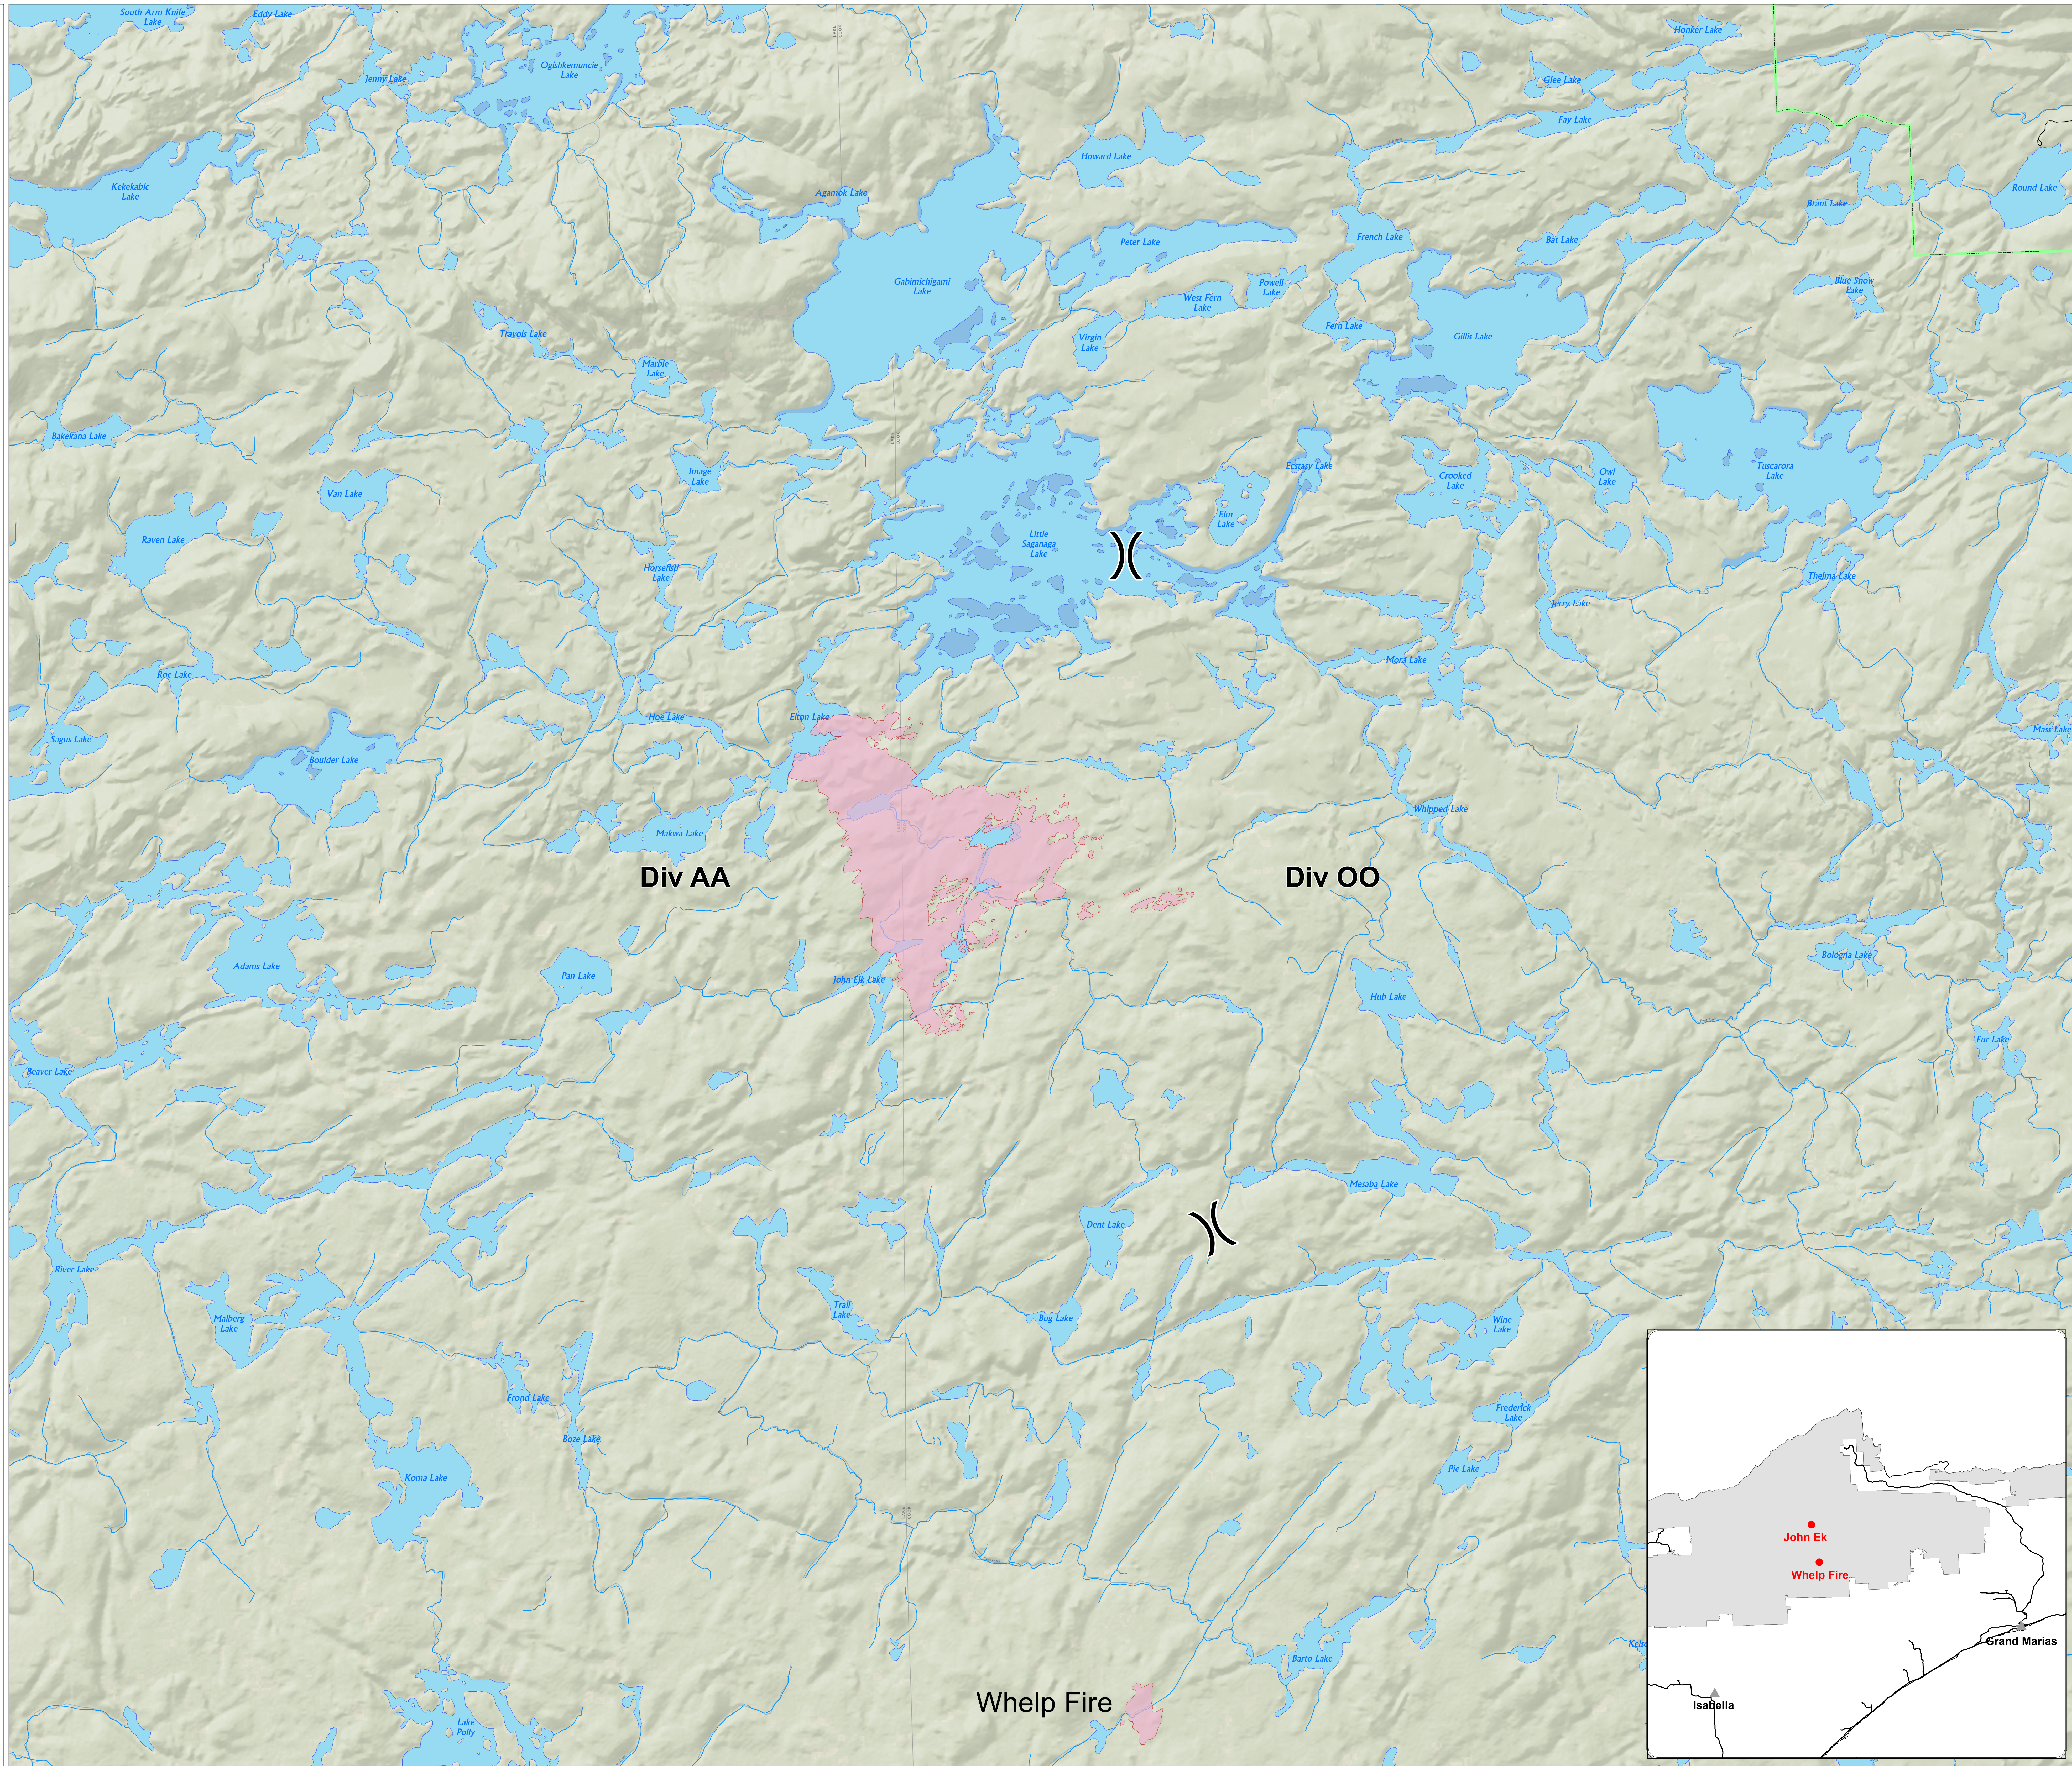

PIO Map
John Ek
MN-SUF-000409
8/30/21 Day

Appx 1339 ac at 30 Aug 2021 02:15AM

-  Division Break
-  Gravel Road
-  Dirt Road
-  Wildfire Daily Fire Perimeter
-  BWCAW Boundary

Greg Heide
30 Aug 2021/2000
WGS84 Lat/Long Grid