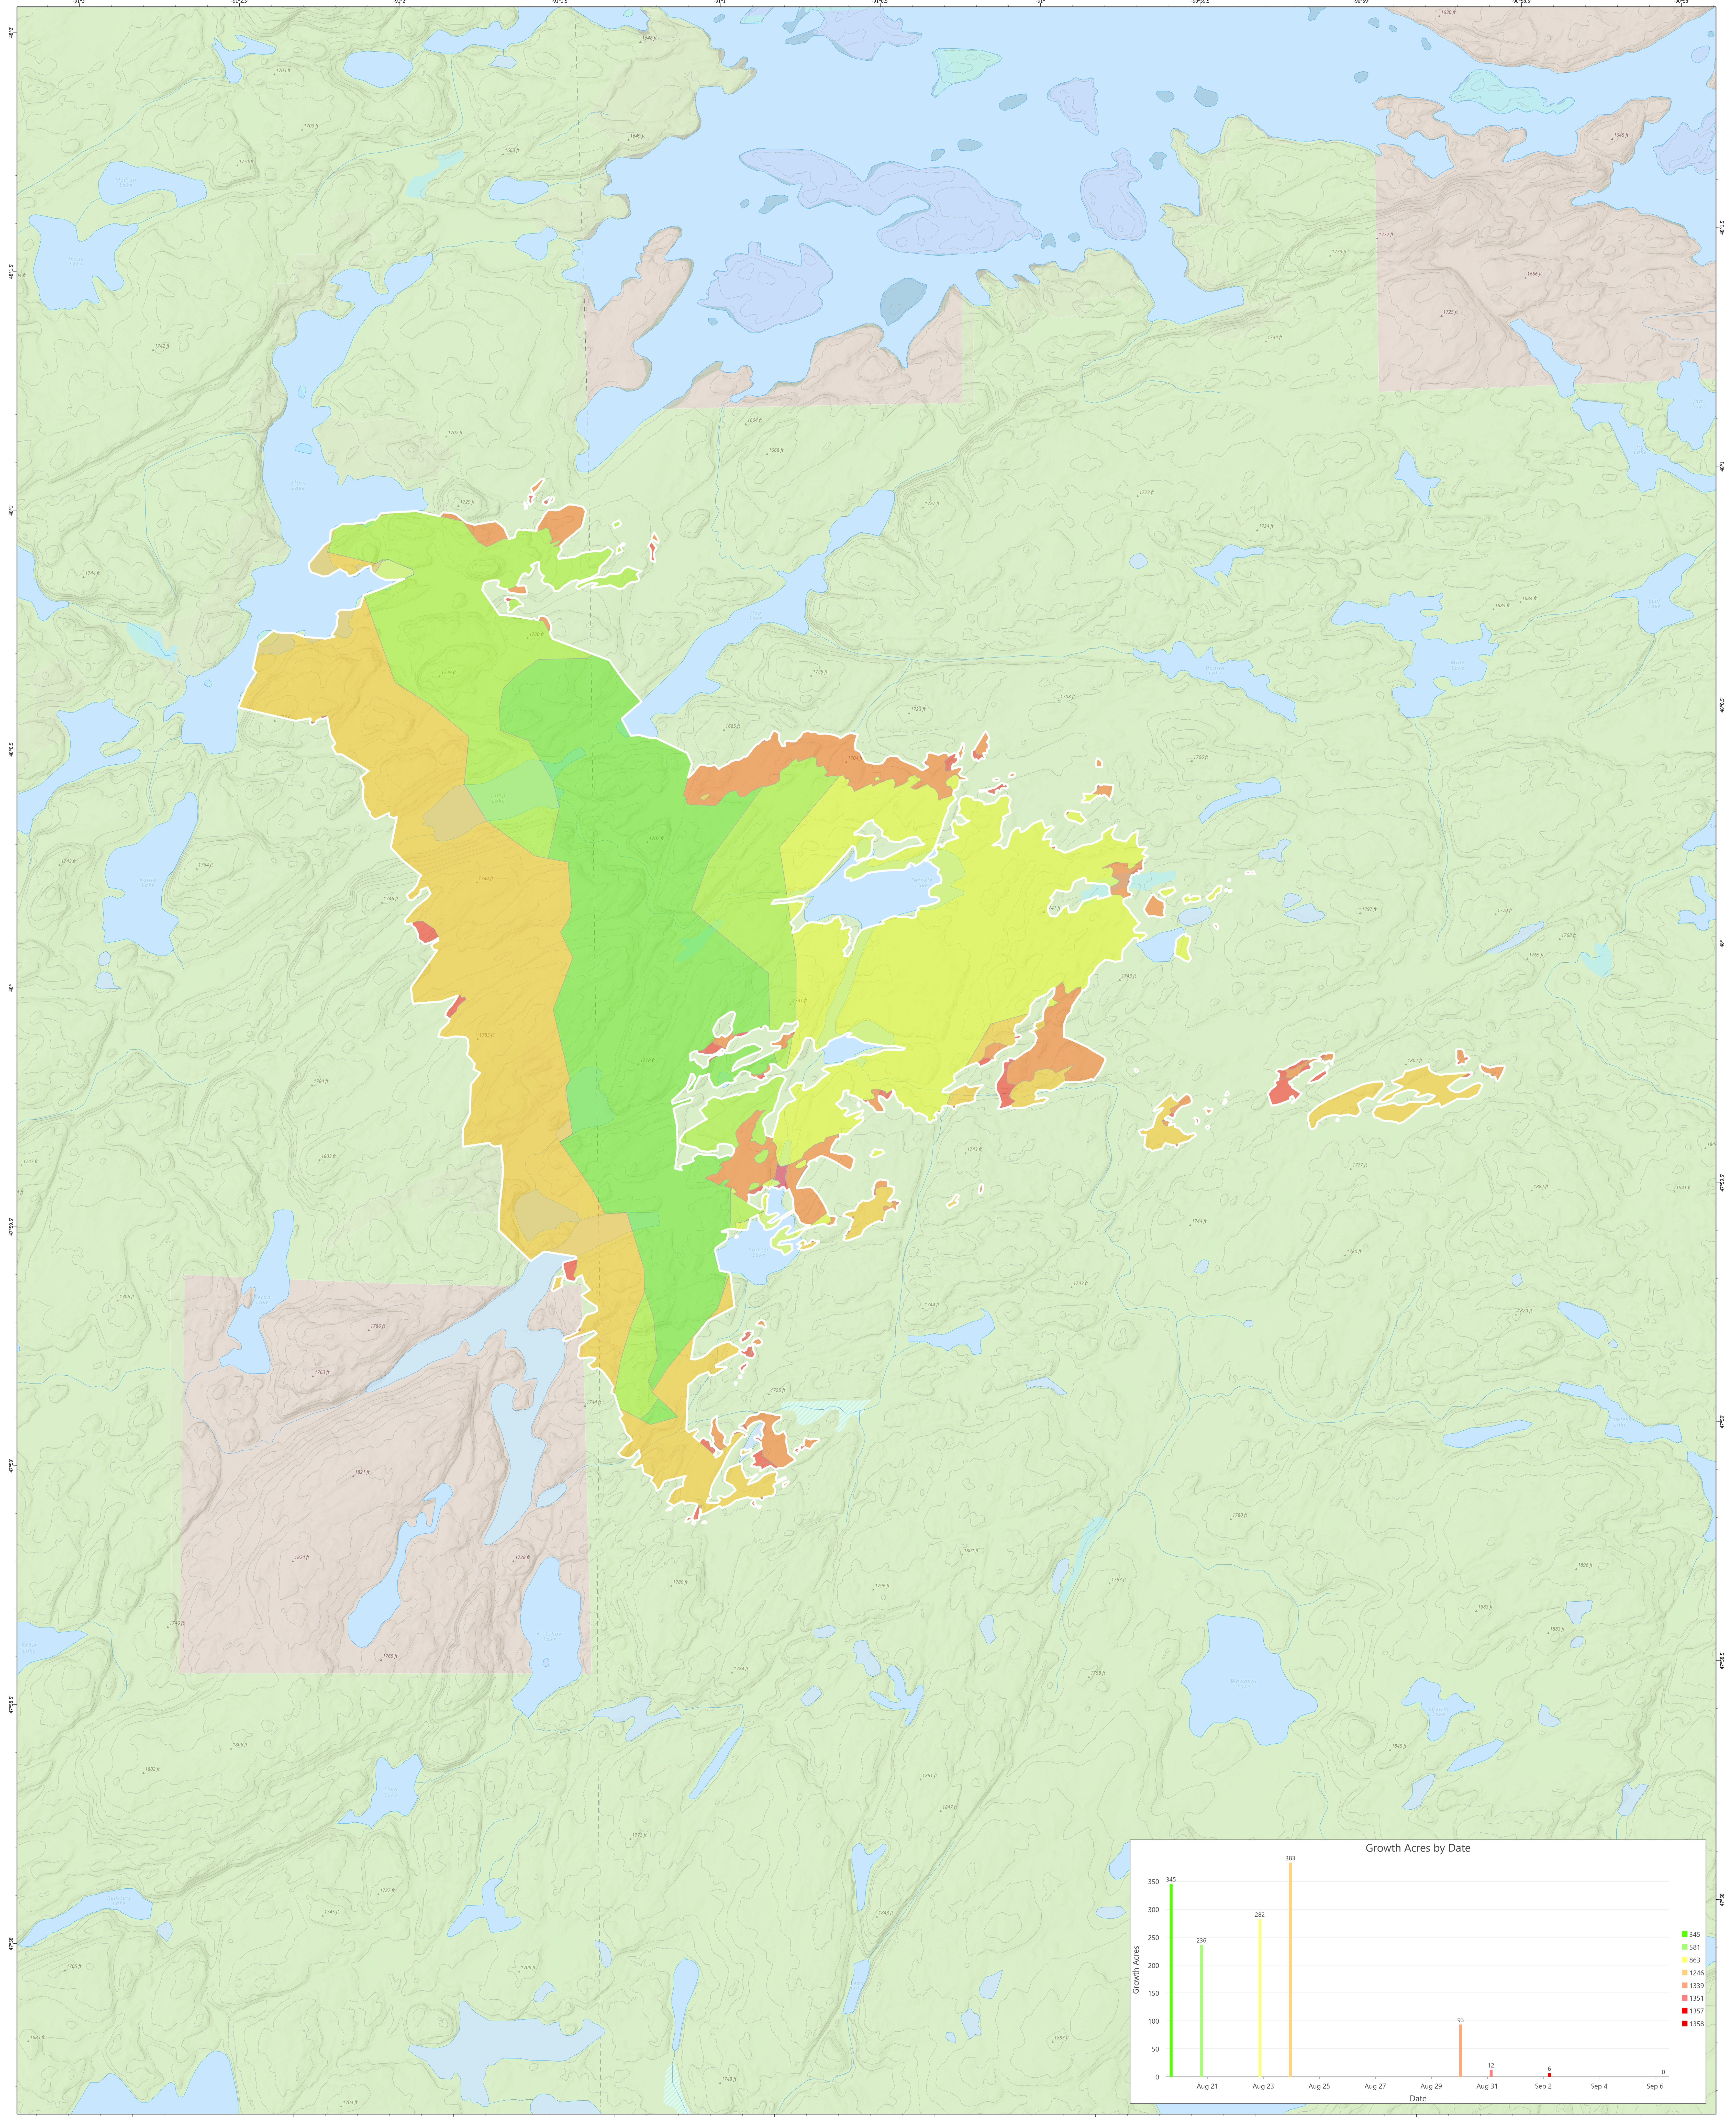

Progression Map

9/8/2021

John Ek
MN-SUF-000409

Fire Perimeter as of
09/06/2021 0045 hrs
1,357 Acres