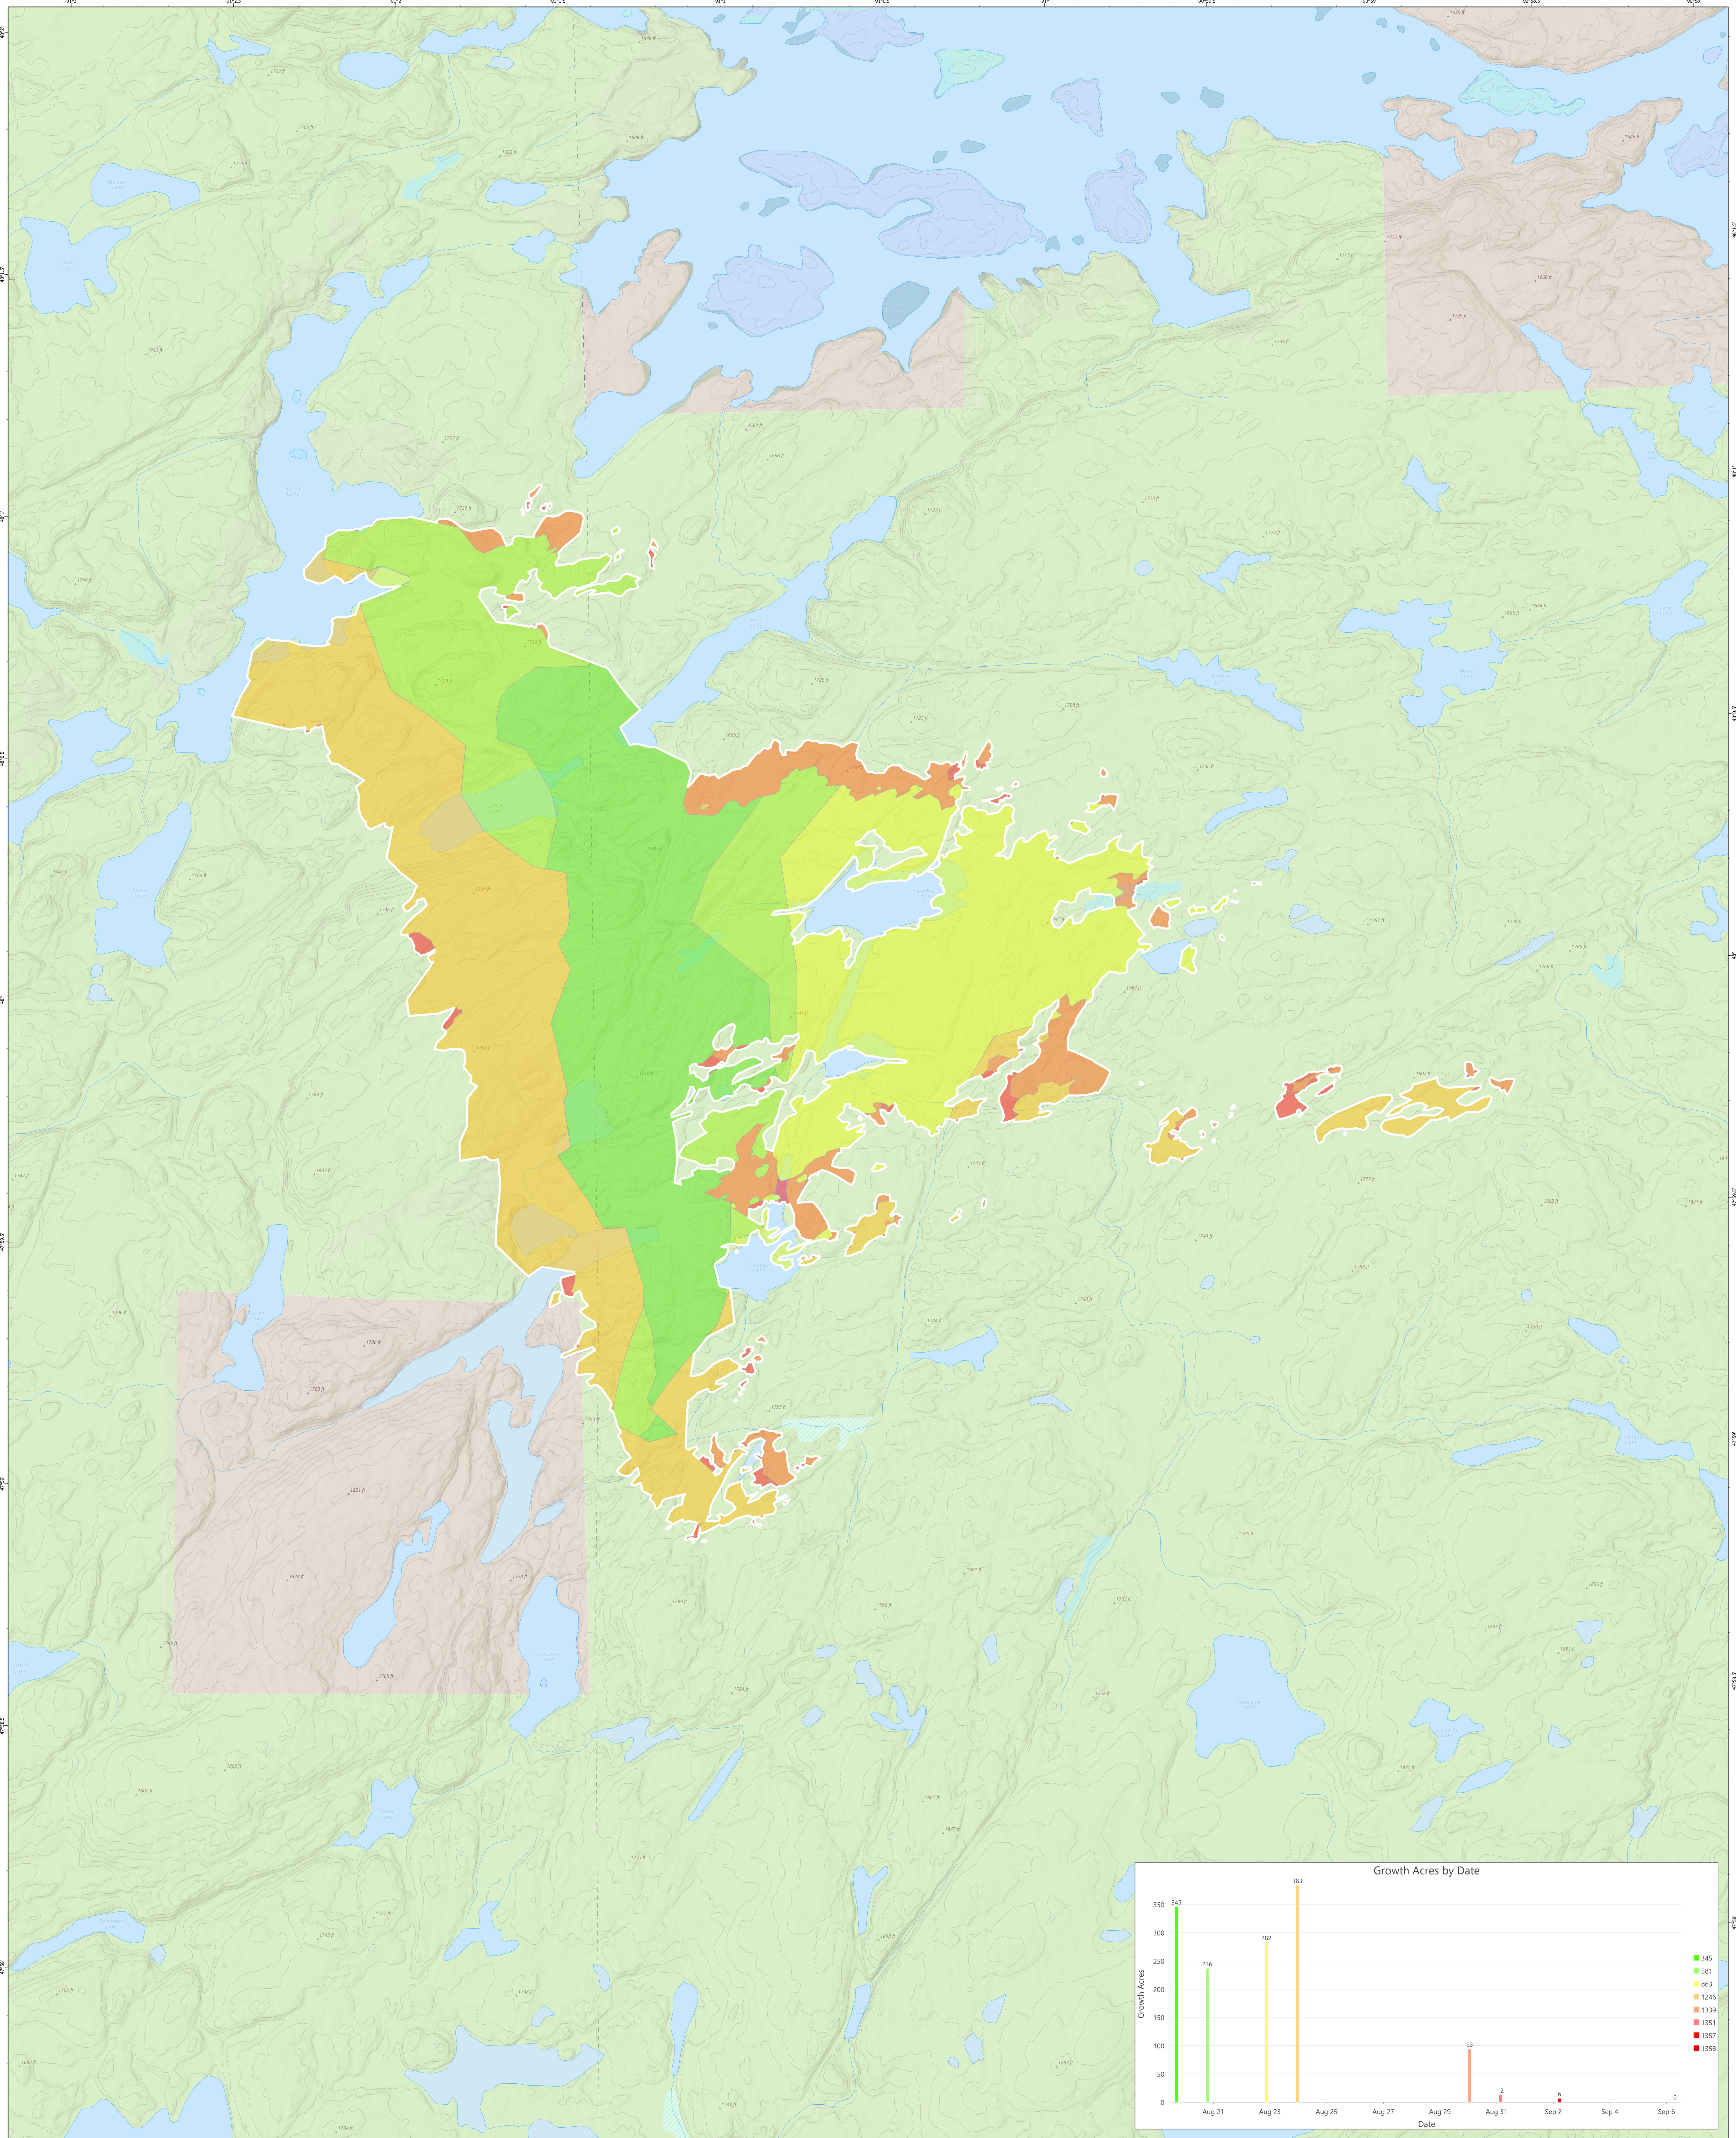

Progression Map

9/9/2021

John Ek
MN-SUF-000409

Fire Perimeter as of
09/06/2021 0045 hrs
1,357 Acres