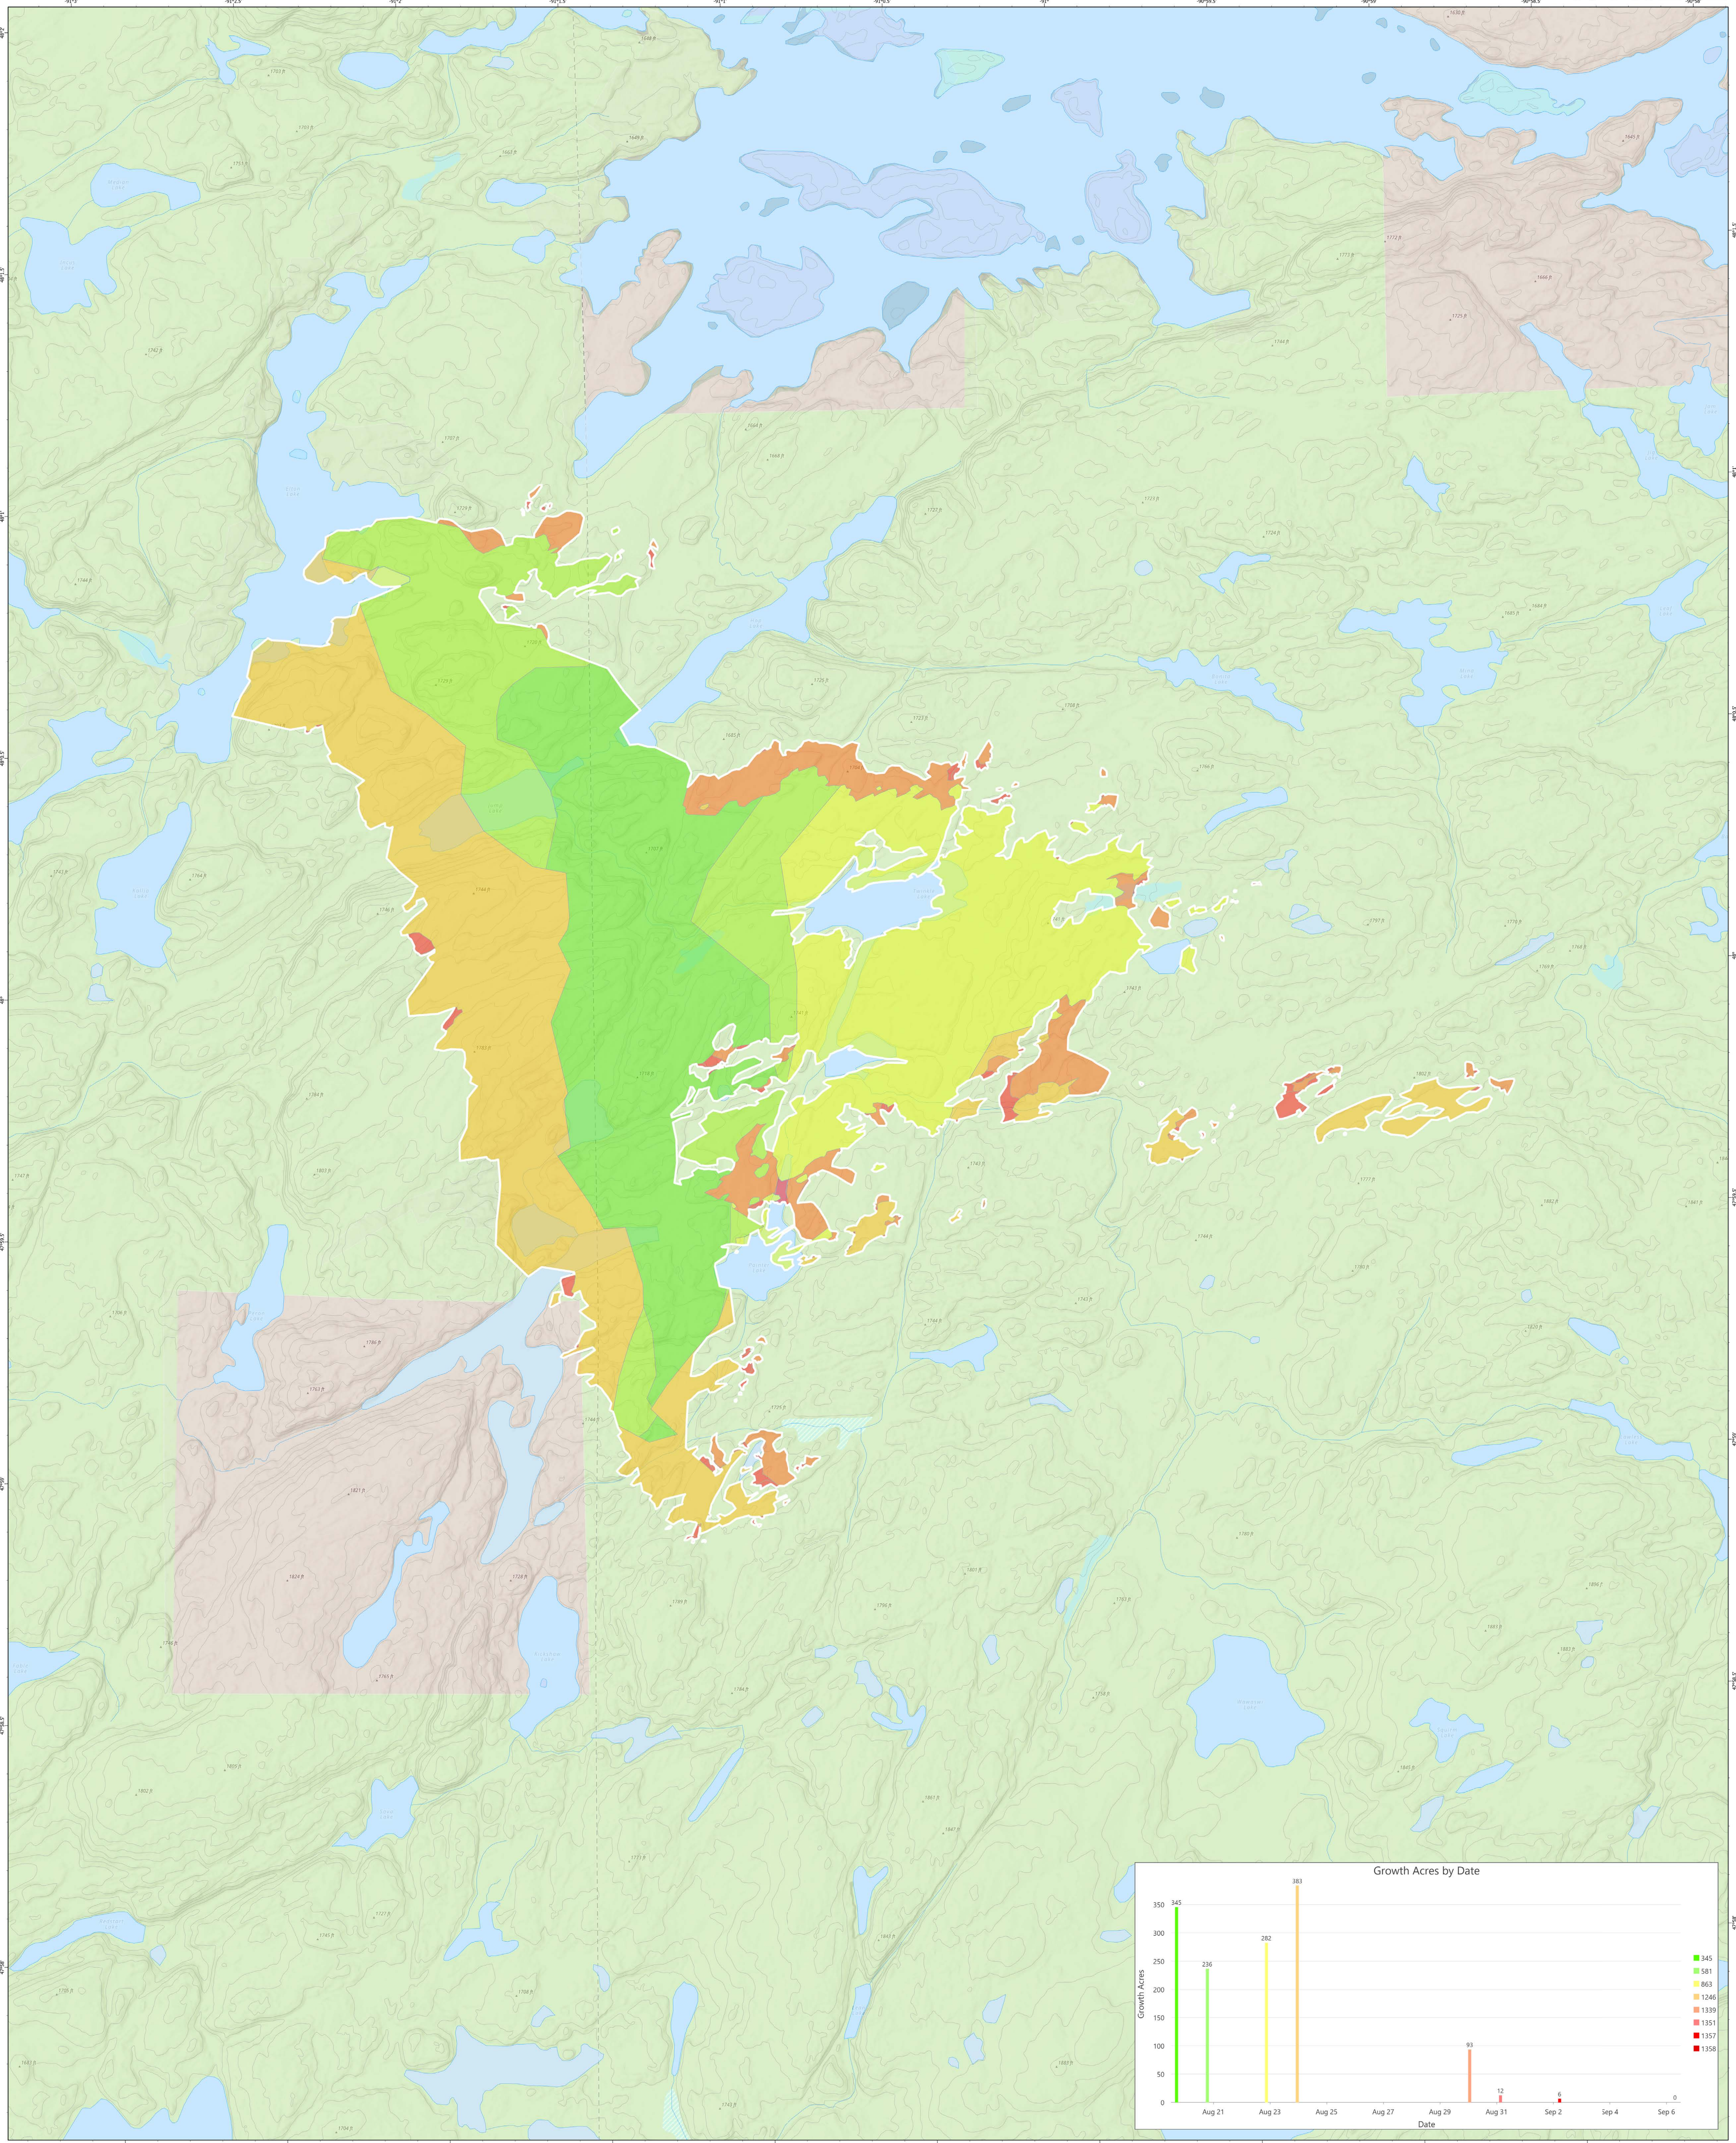

Progression Map

9/10/2021

John Ek
MN-SUF-000409

Fire Perimeter as of
09/06/2021 0045 hrs
1,357 Acres