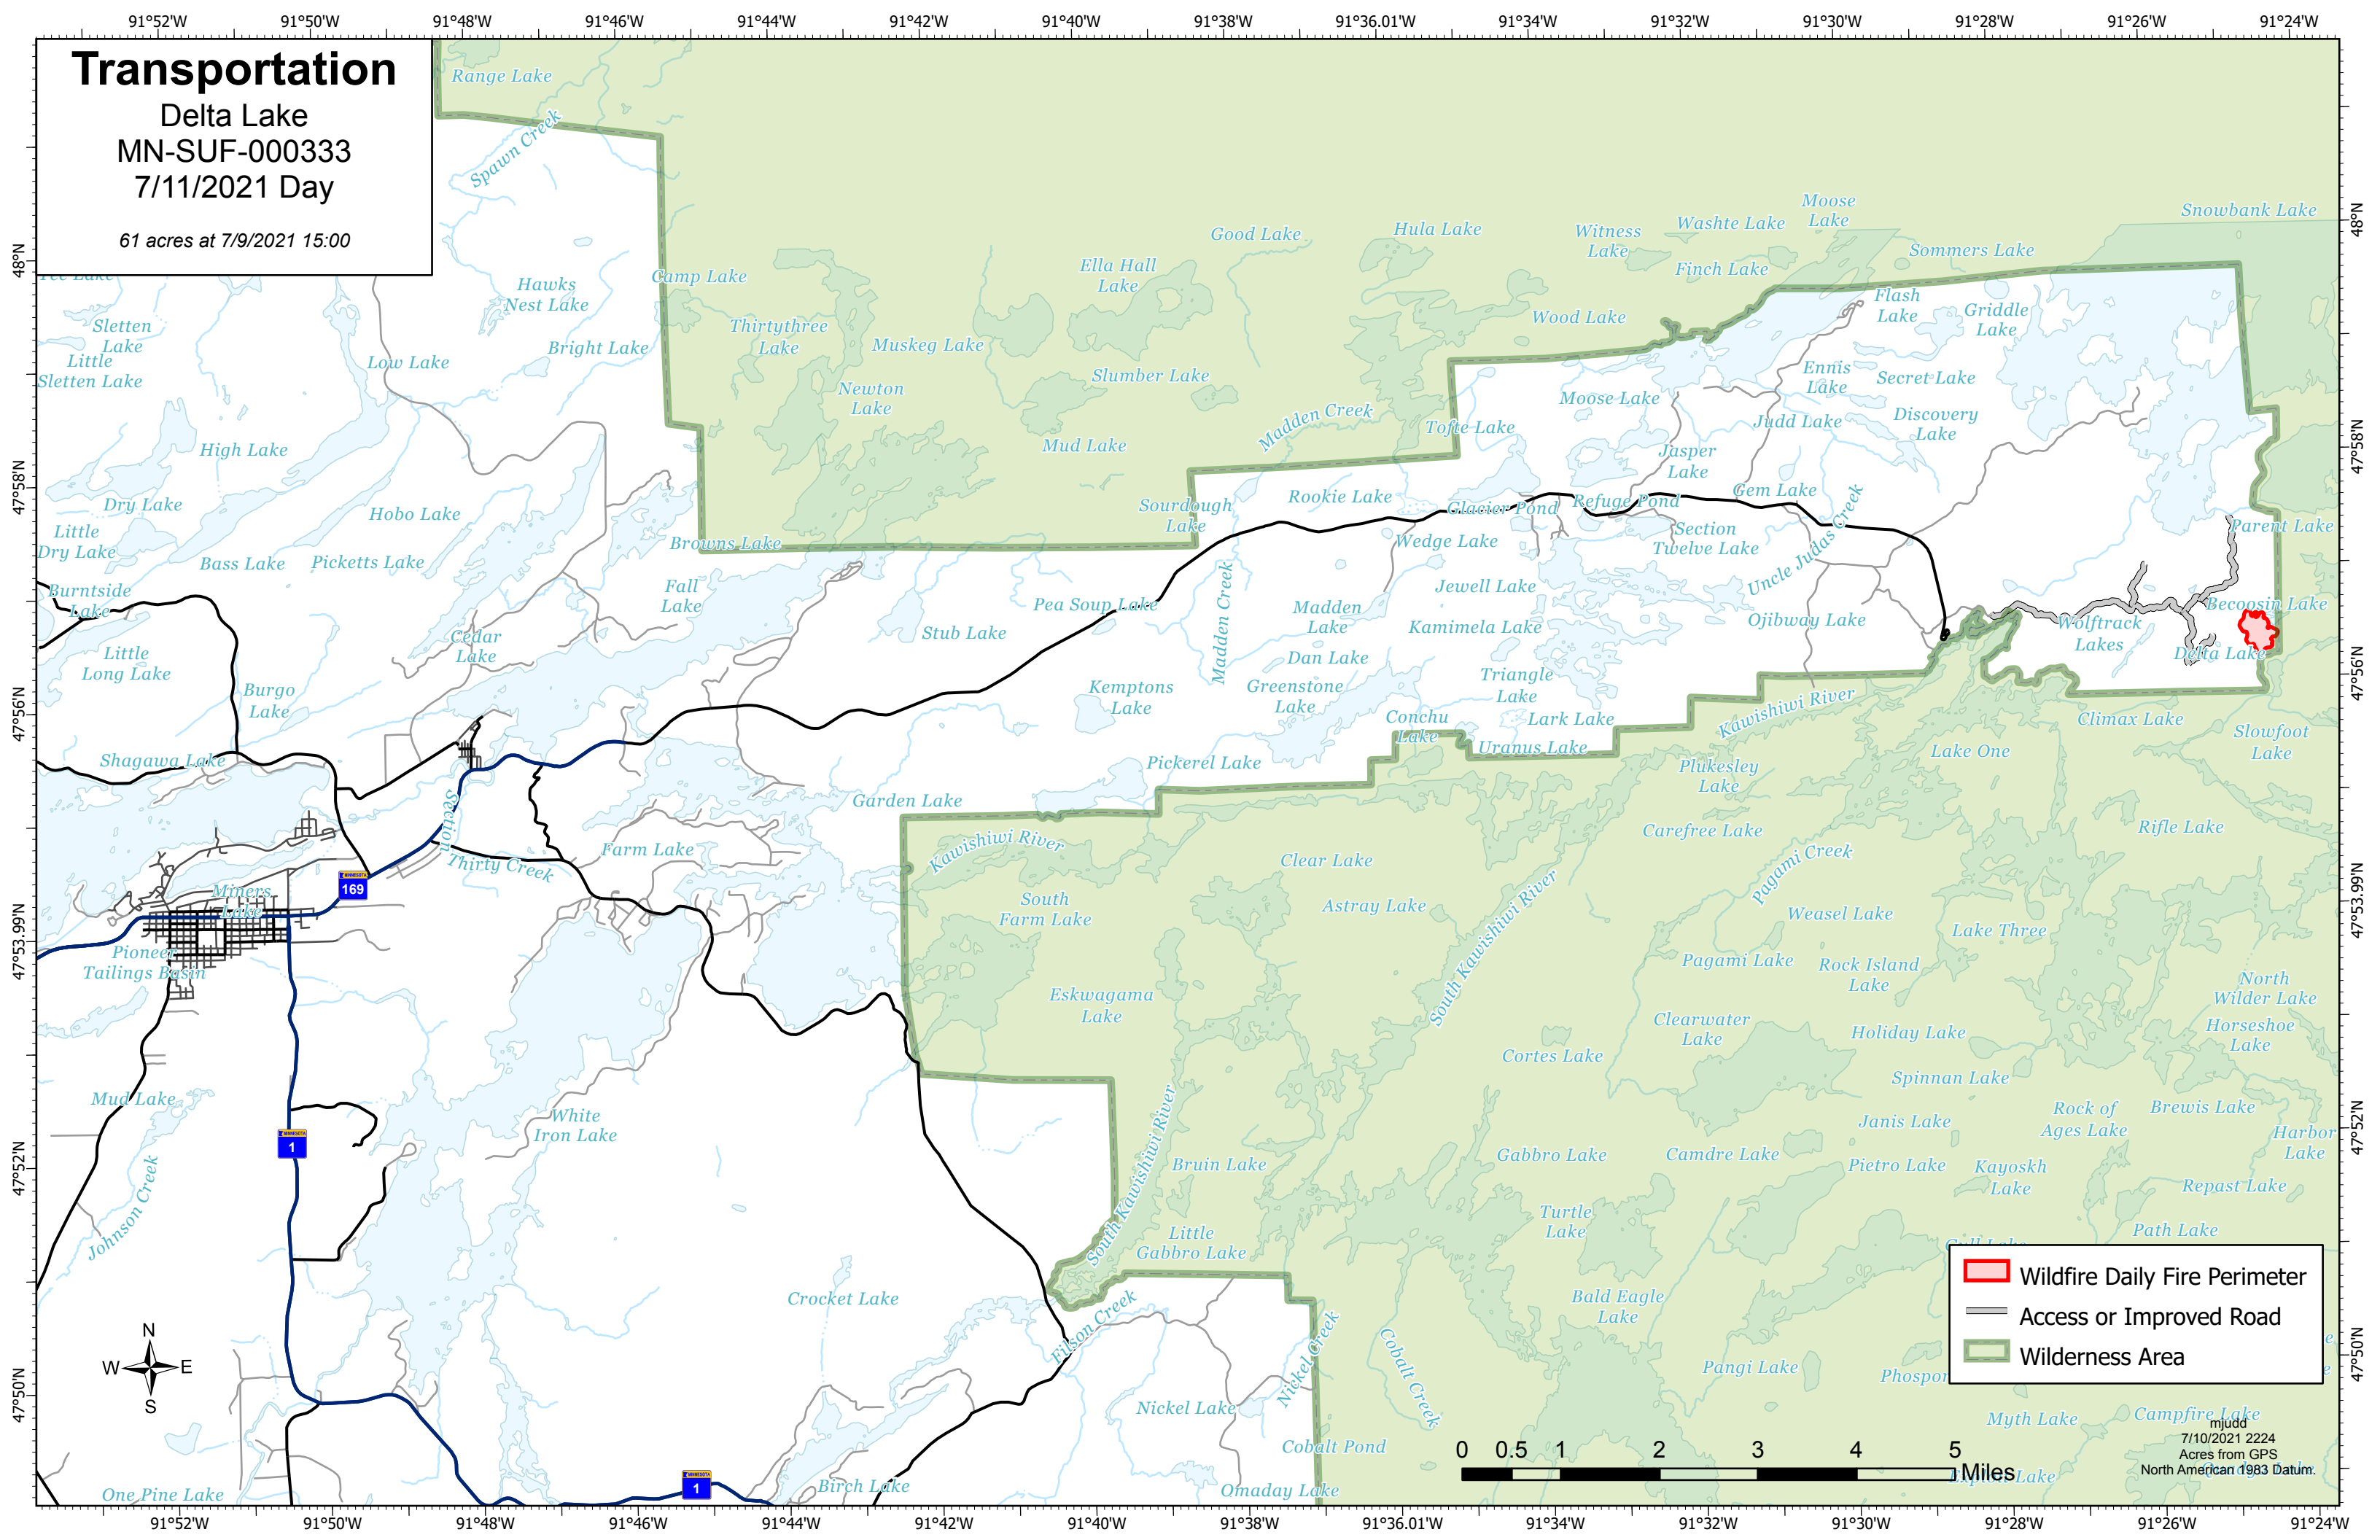

# Transportation

Delta Lake  
MN-SUF-000333  
7/11/2021 Day

61 acres at 7/9/2021 15:00

- Wildfire Daily Fire Perimeter
- Access or Improved Road
- Wilderness Area

mjudd  
7/10/2021 2224  
Acres from GPS  
North American 1983 Datum.