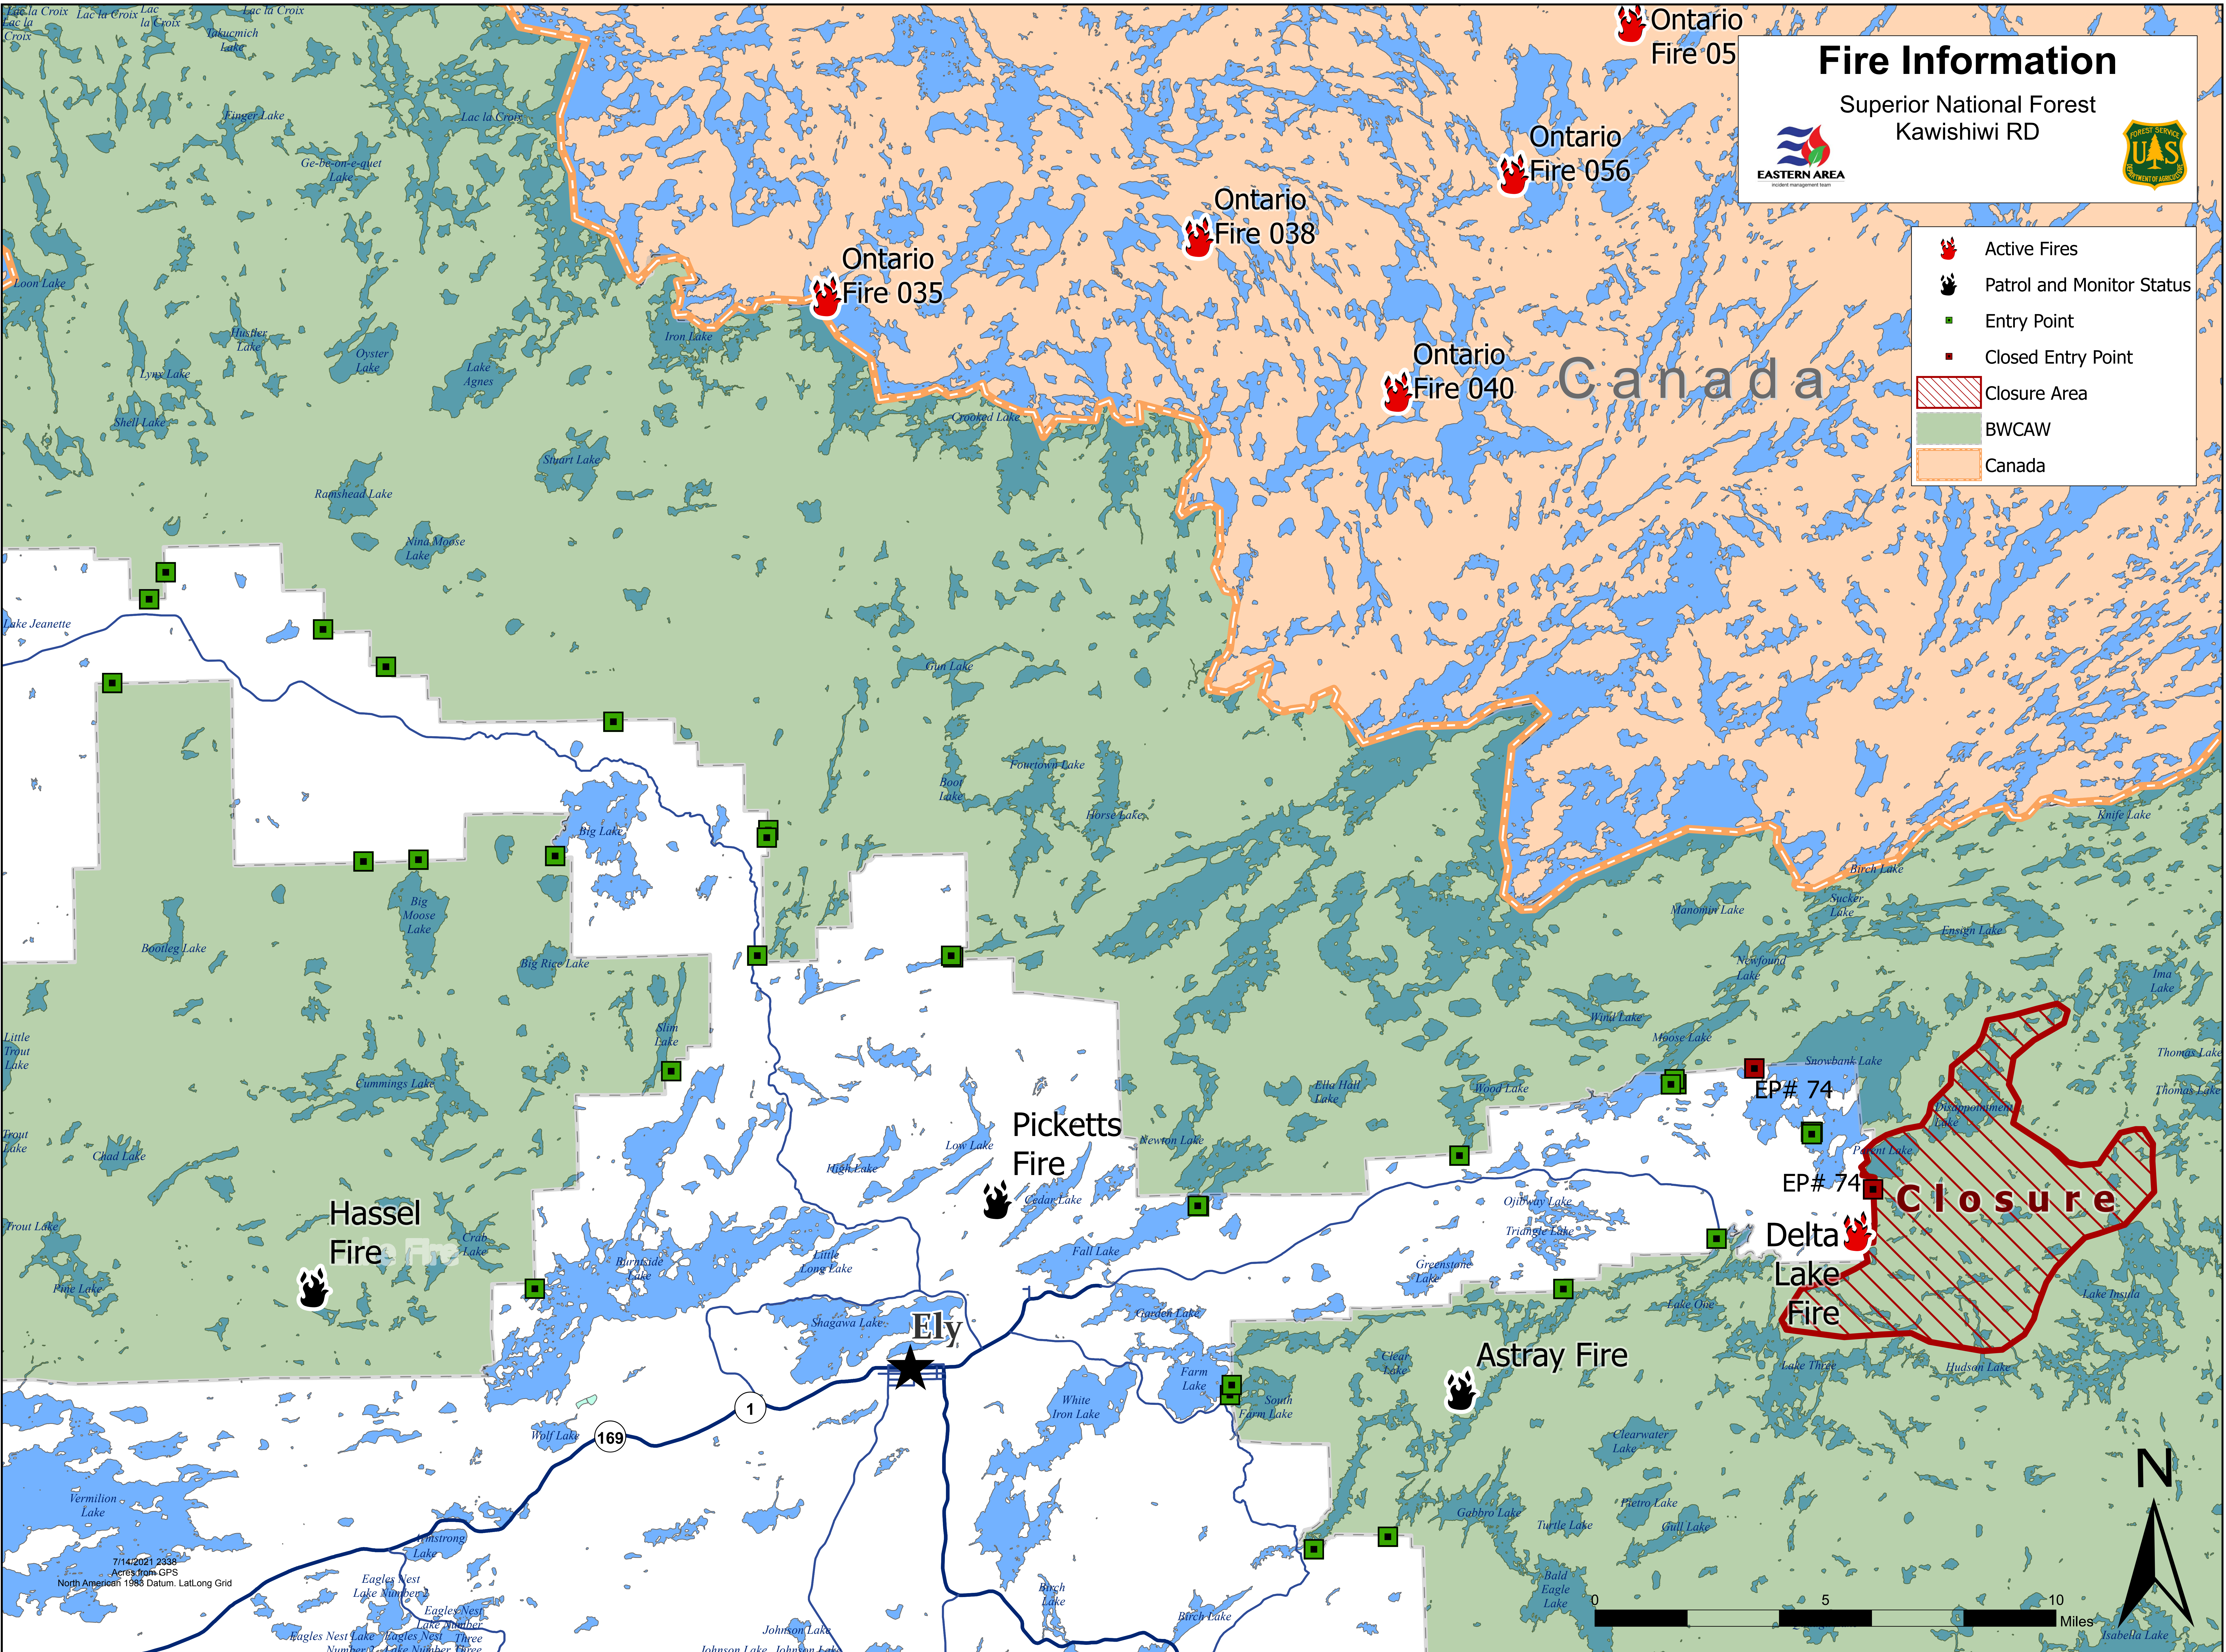

# Fire Information

Superior National Forest  
Kawishiwi RD

-  Active Fires
-  Patrol and Monitor Status
-  Entry Point
-  Closed Entry Point
-  Closure Area
-  BWCAW
-  Canada

7/14/2021 2:38  
Acres from GPS  
North American 1983 Datum, Lat/Long Grid

Eagles Nest Lake Number Three  
Eagles Nest Lake Number Three  
Eagles Nest Lake Number Three

0 5 10 Miles