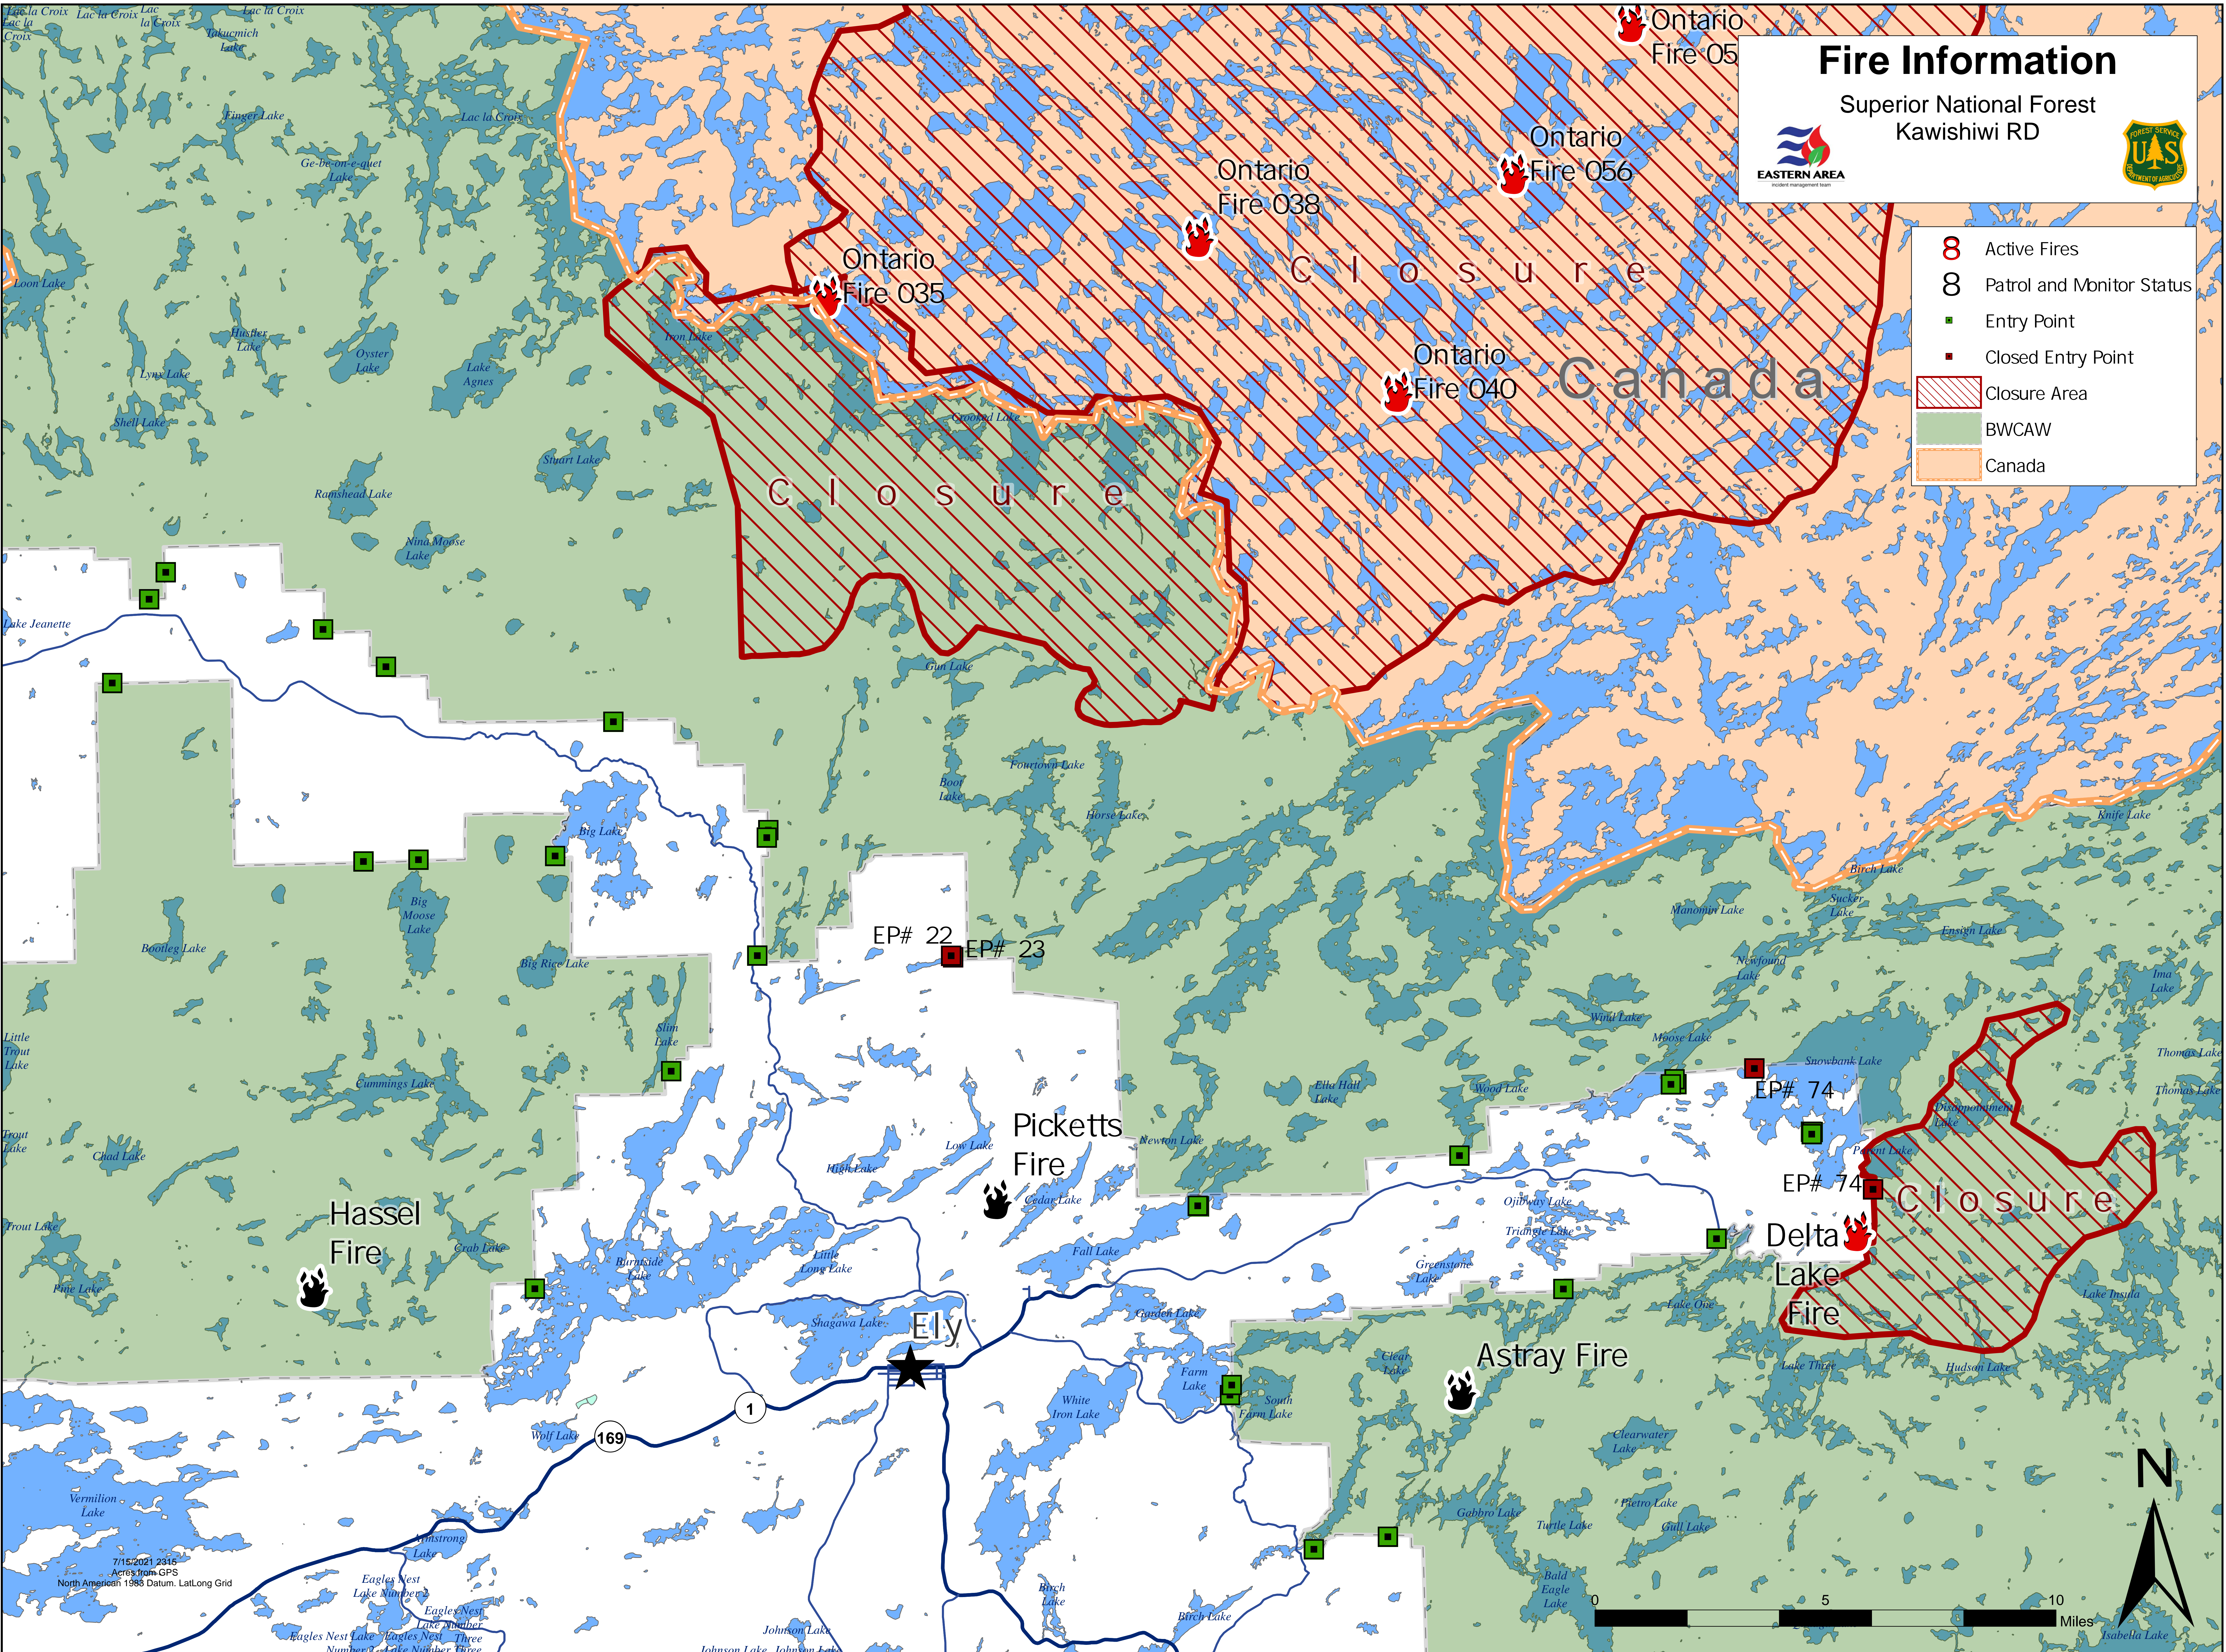

# Fire Information

Superior National Forest  
Kawishiwi RD

- Active Fires
- Patrol and Monitor Status
- Entry Point
- Closed Entry Point
- Closure Area
- BWCAW
- Canada

7/15/2021 2315  
Acres from GPS  
North American 1983 Datum, Lat/Long Grid