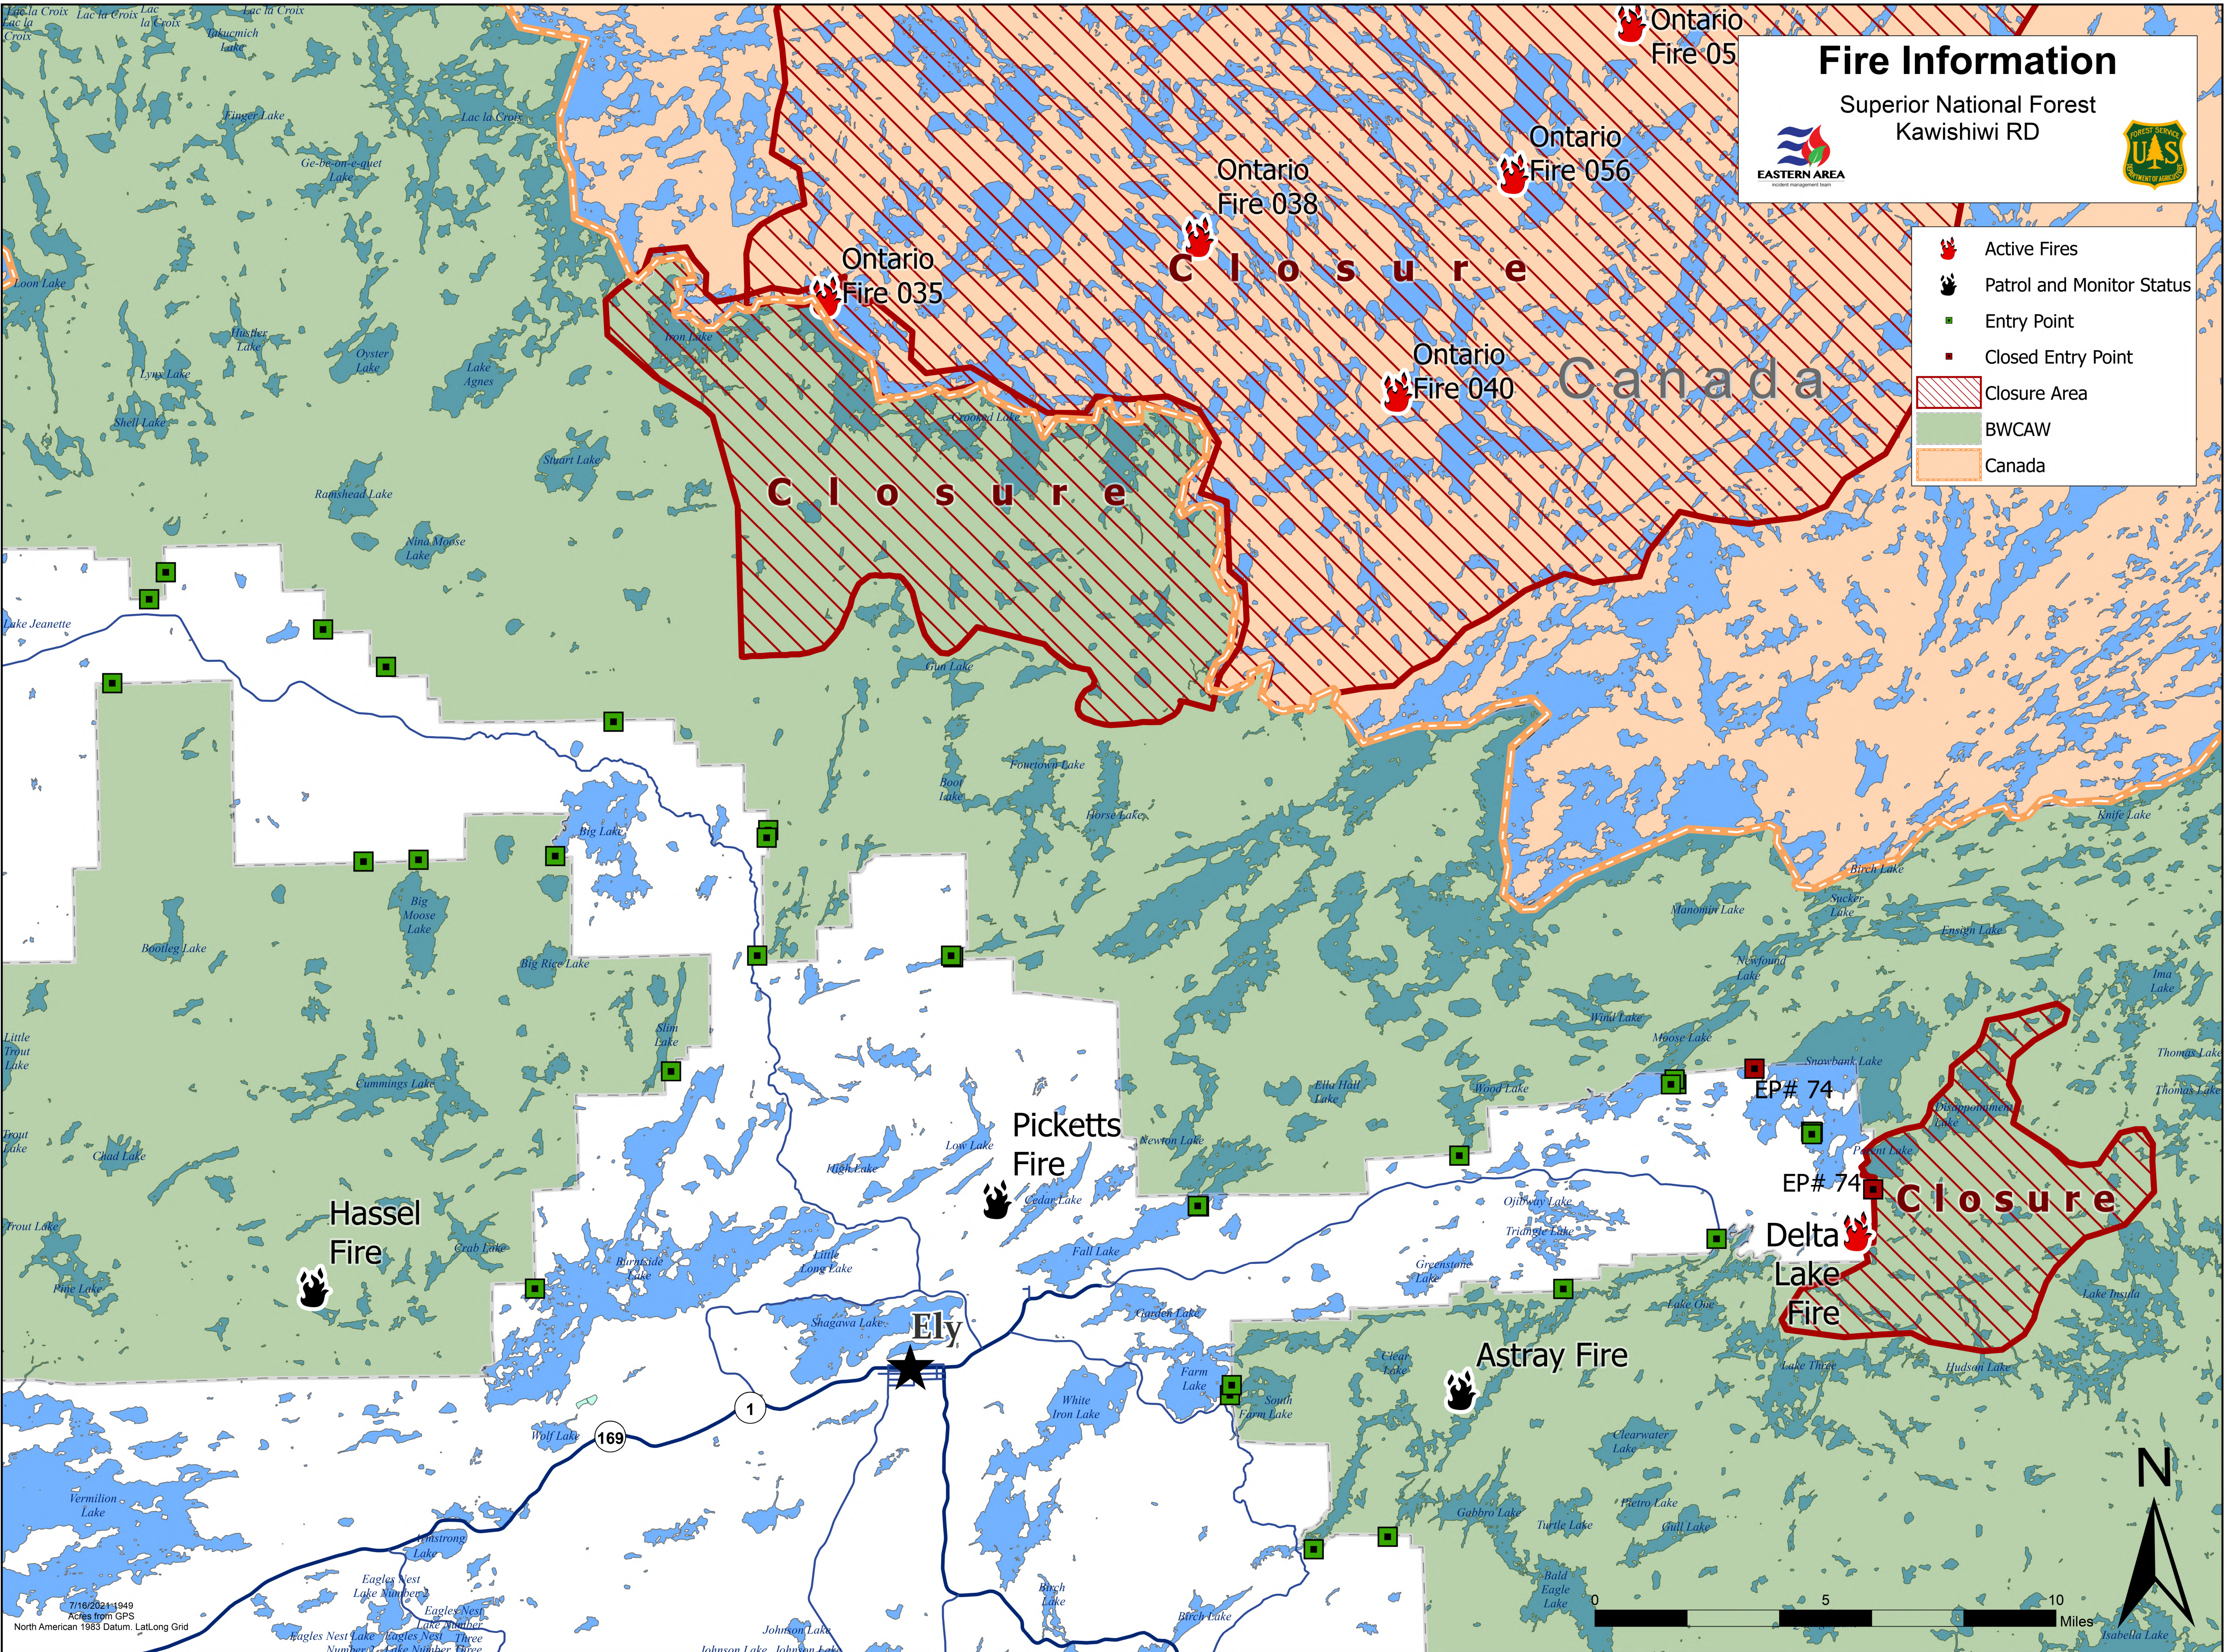

Fire Information

Superior National Forest
Kawishiwi RD

- Active Fires
- Patrol and Monitor Status
- Entry Point
- Closed Entry Point
- Closure Area
- BWCAW
- Canada

7/16/2021 1:49
Acres from GPS
North American 1983 Datum, Lat/Long Grid