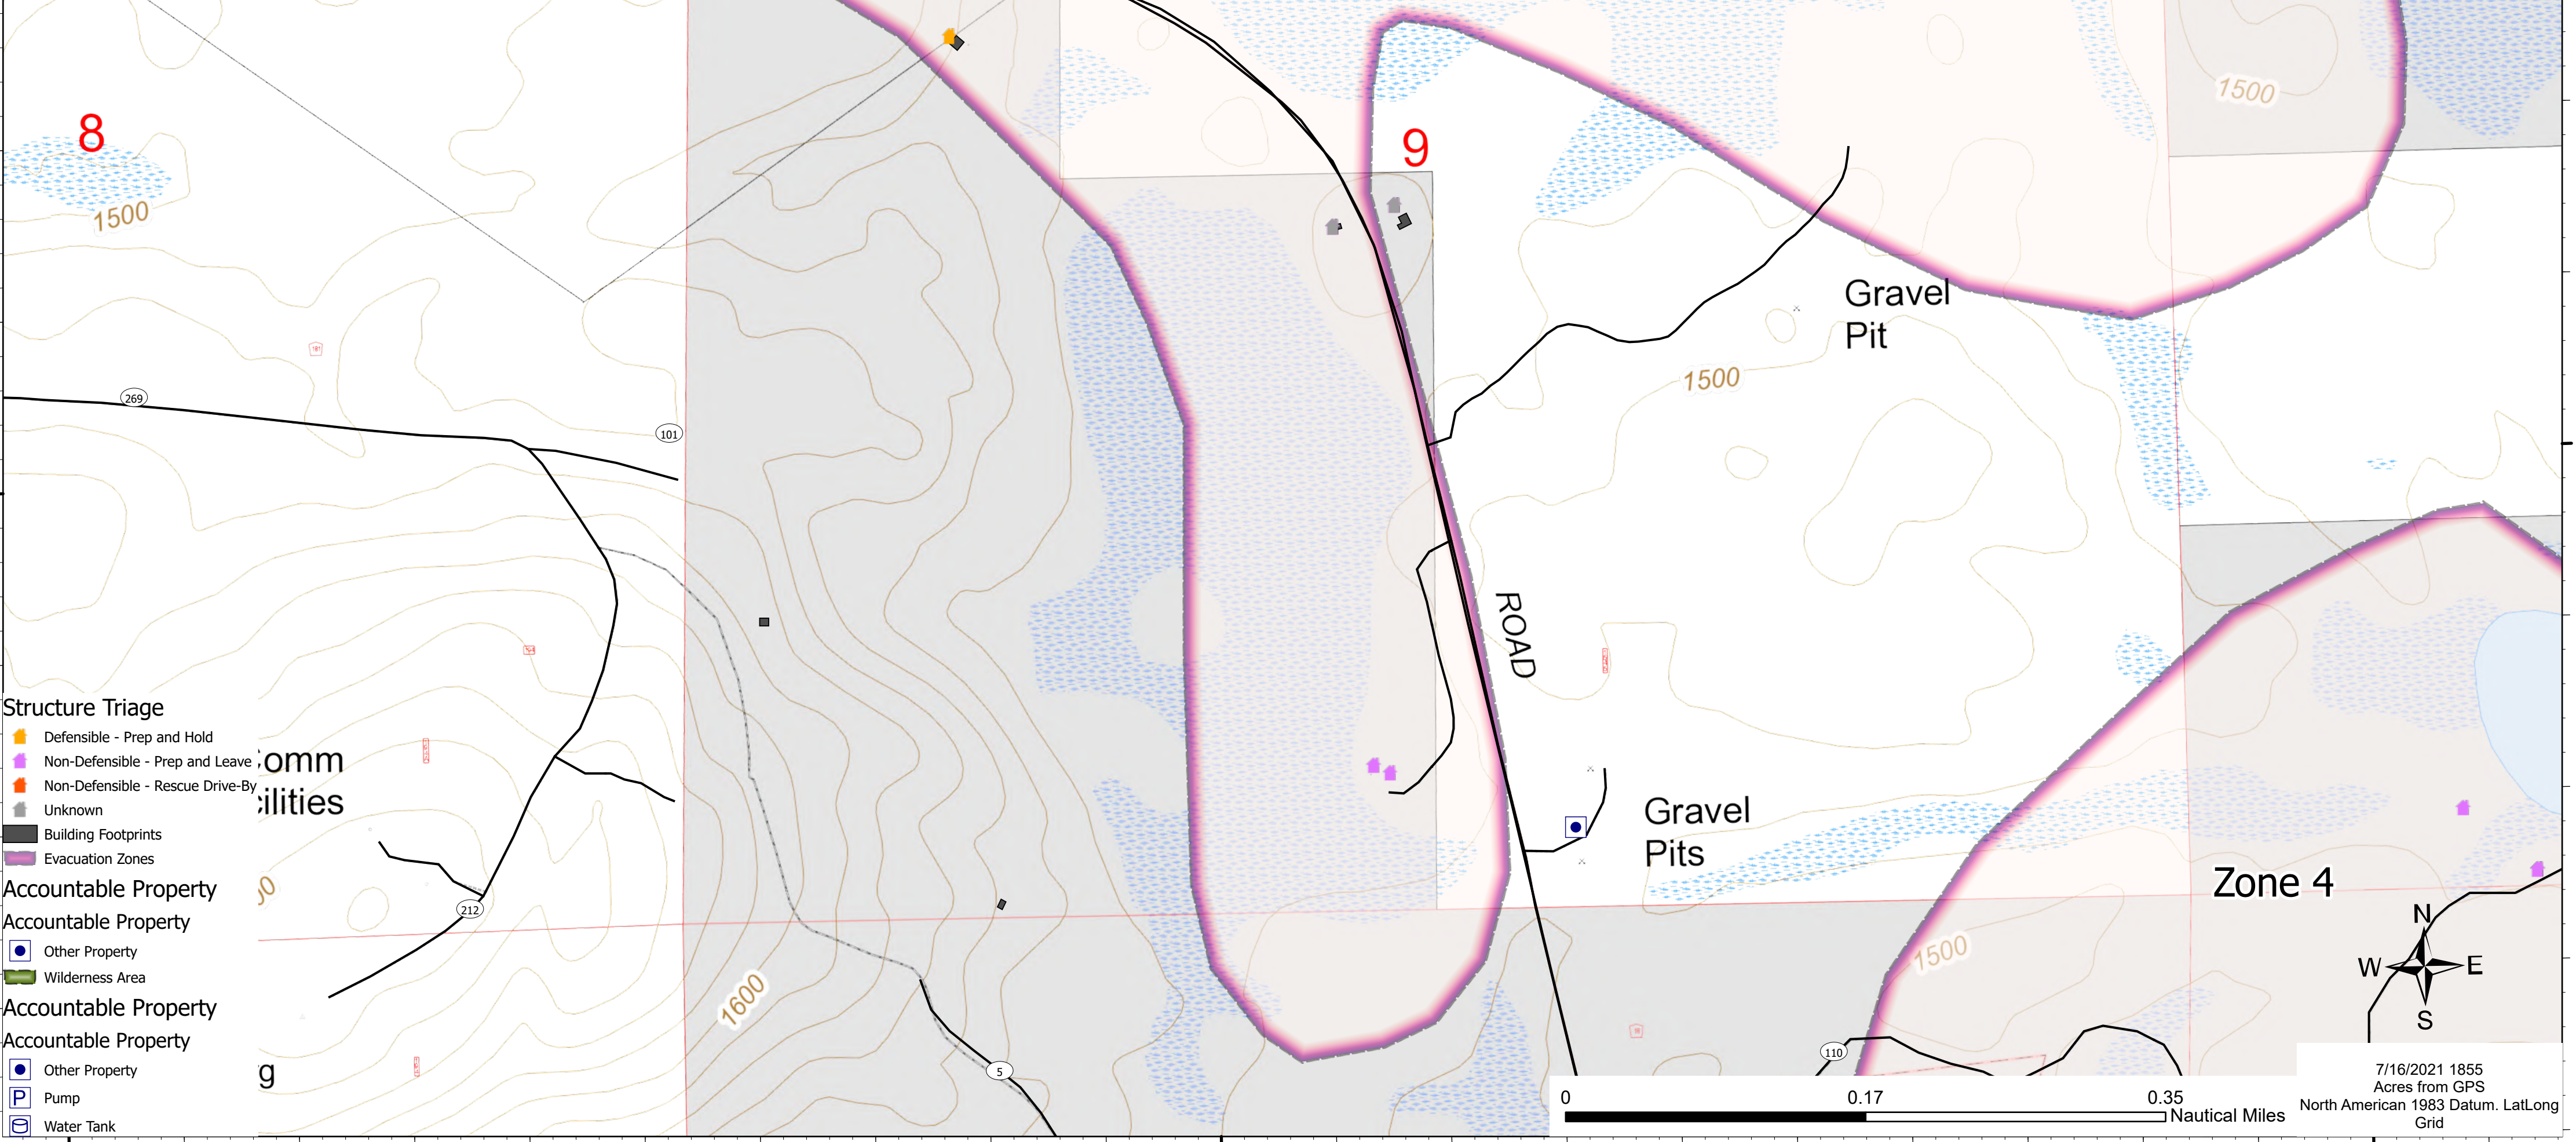

91°30'W 91°29'W 91°28'W

Structure/Evac

Delta Lake Zone 3
MN-SUF-000333
7/17/2021 Day
62 acres at 7/15/2021 15:00

- Structure Triage**
- Defensible - Prep and Hold
 - Non-Defensible - Prep and Leave
 - Non-Defensible - Rescue Drive-By
 - Unknown
 - Building Footprints
 - Evacuation Zones
- Accountable Property**
- Other Property
 - Wilderness Area
- Accountable Property**
- Other Property
 - Pump
 - Water Tank

7/16/2021 1855
Acres from GPS
North American 1983 Datum, LatLong
Grid

91°30'W 91°29'W 91°28'W