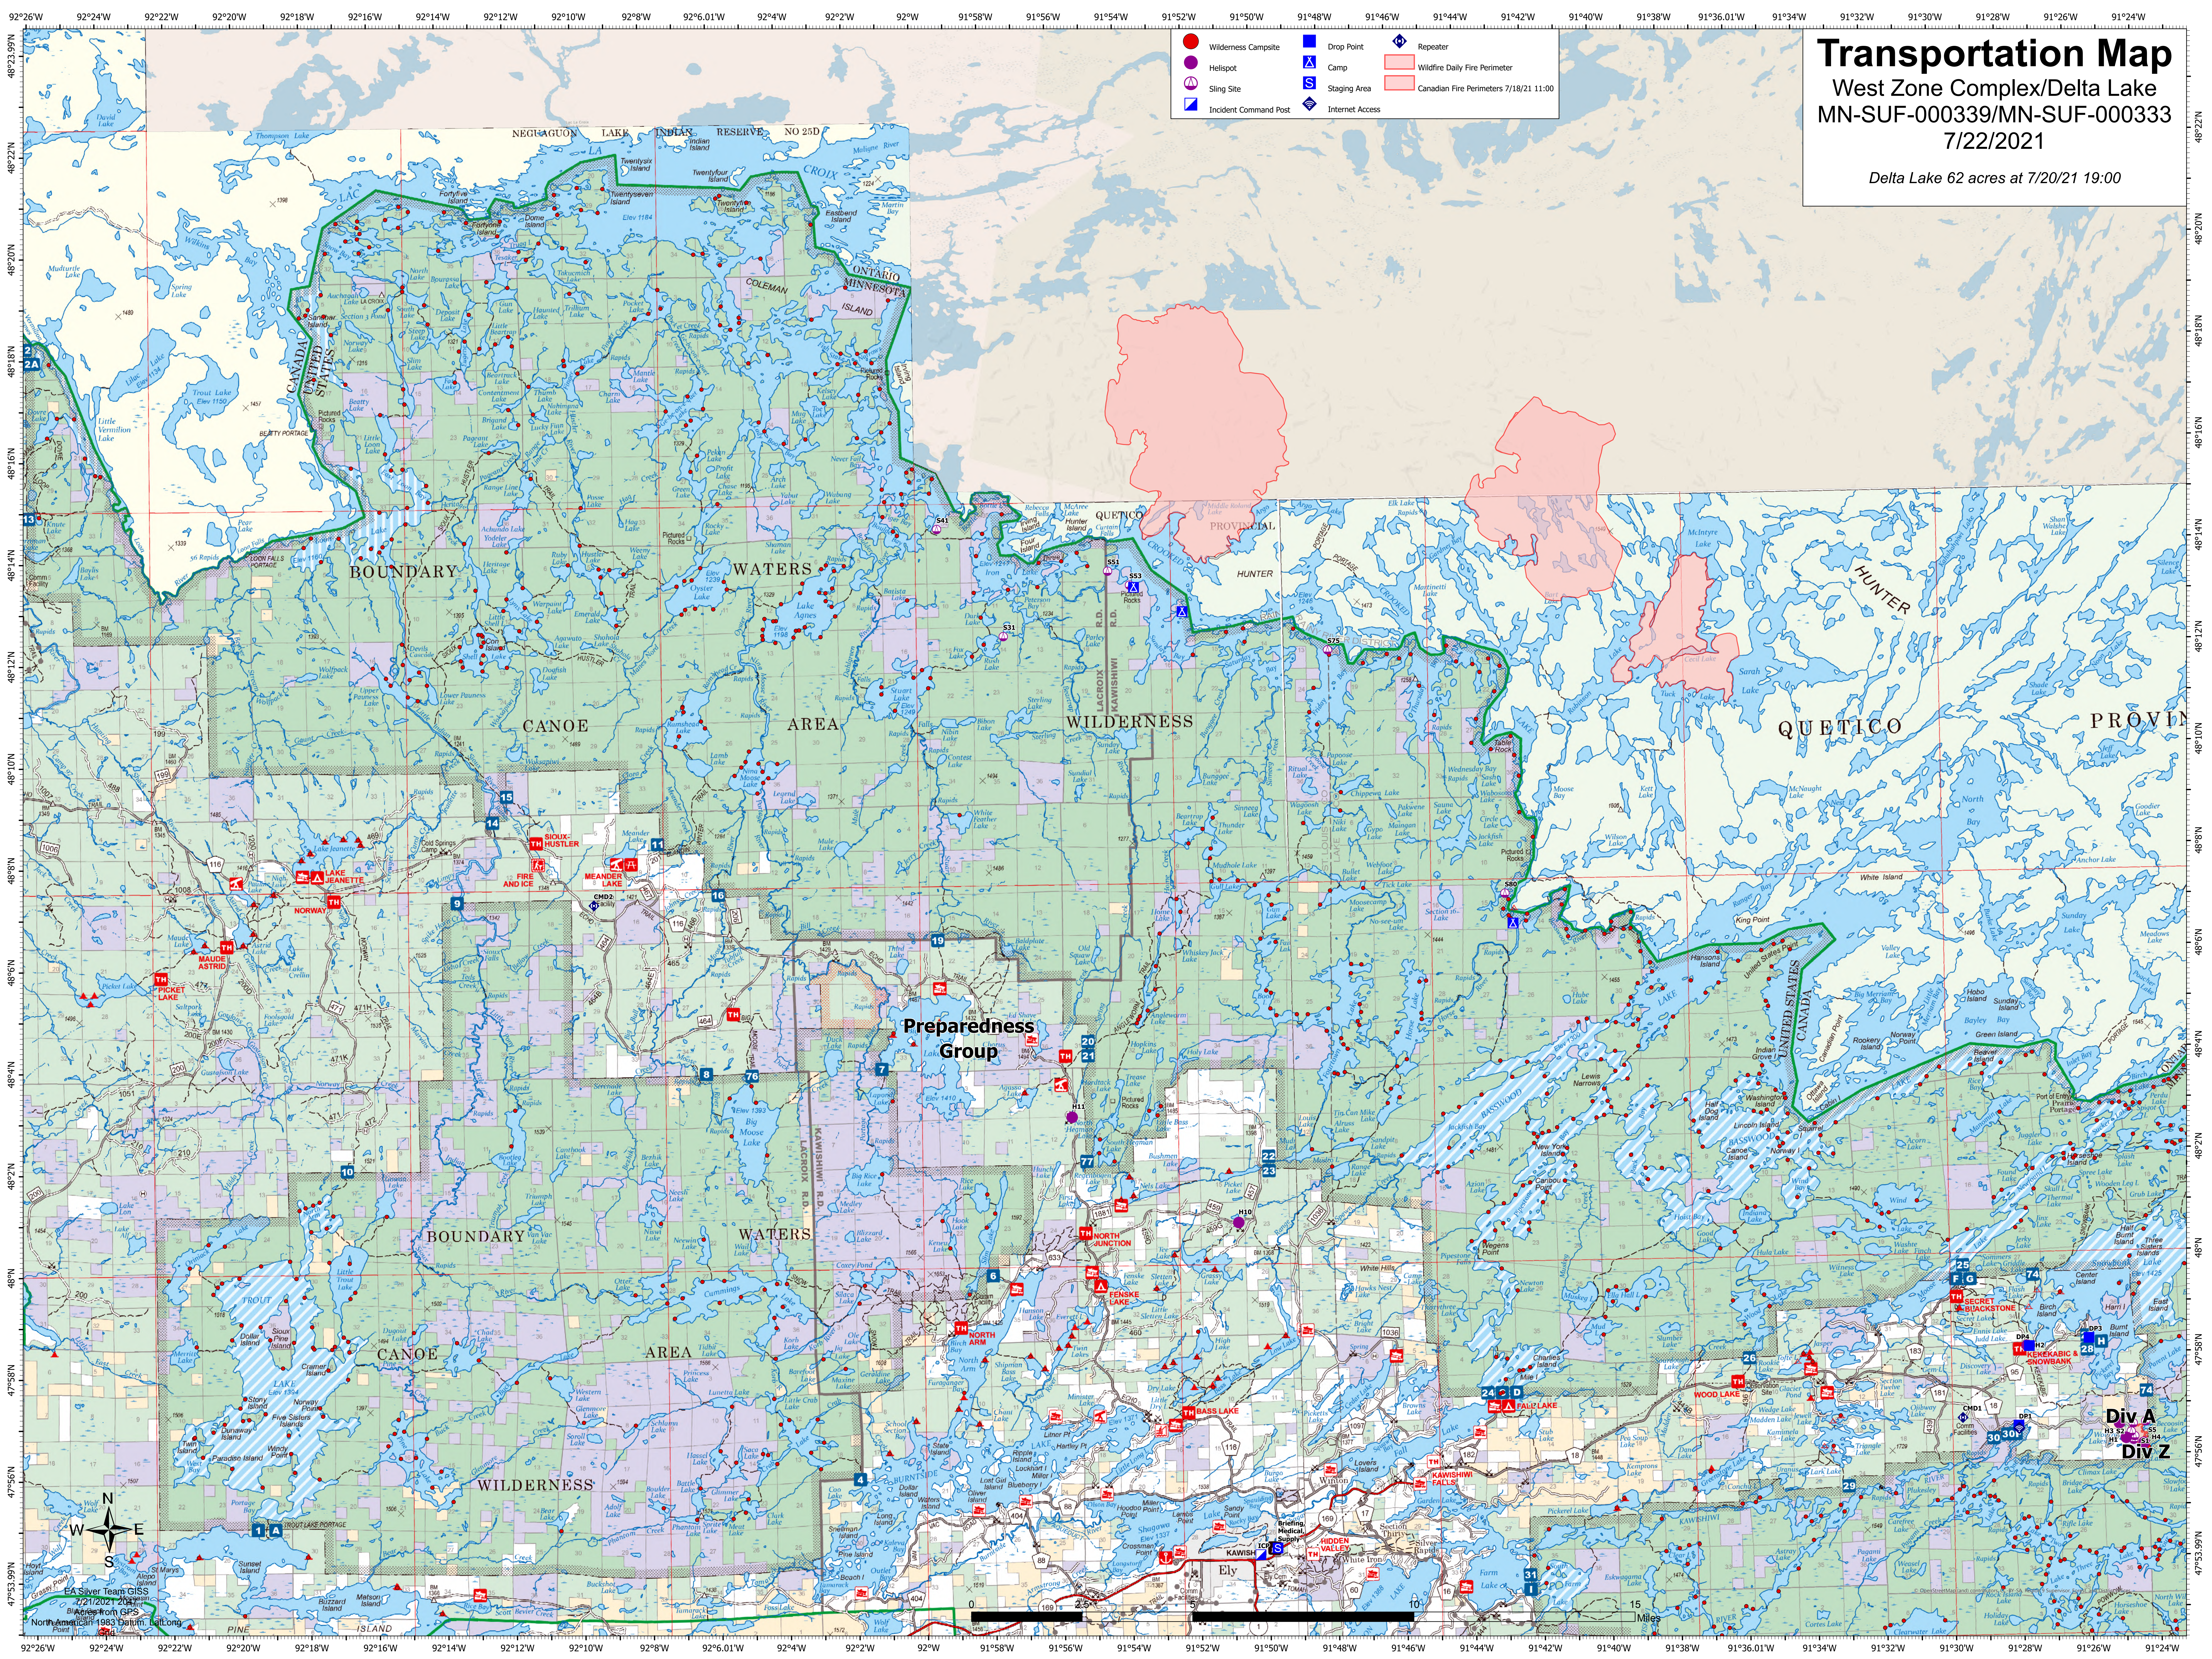

Transportation Map

West Zone Complex/Delta Lake
 MN-SUF-000339/MN-SUF-000333
 7/22/2021
 Delta Lake 62 acres at 7/20/21 19:00

	Wilderness Campsite		Drop Point		Repeater
	Hellspot		Camp		Wildfire Daily Fire Perimeter
	Sling Site		Staging Area		Canadian Fire Perimeters 7/18/21 11:00
	Incident Command Post		Internet Access		

EA Silver Team GIS
 7/21/2021 2:04 PM
 North American 1983 Datum
 UTM Zone 18N

15 Miles