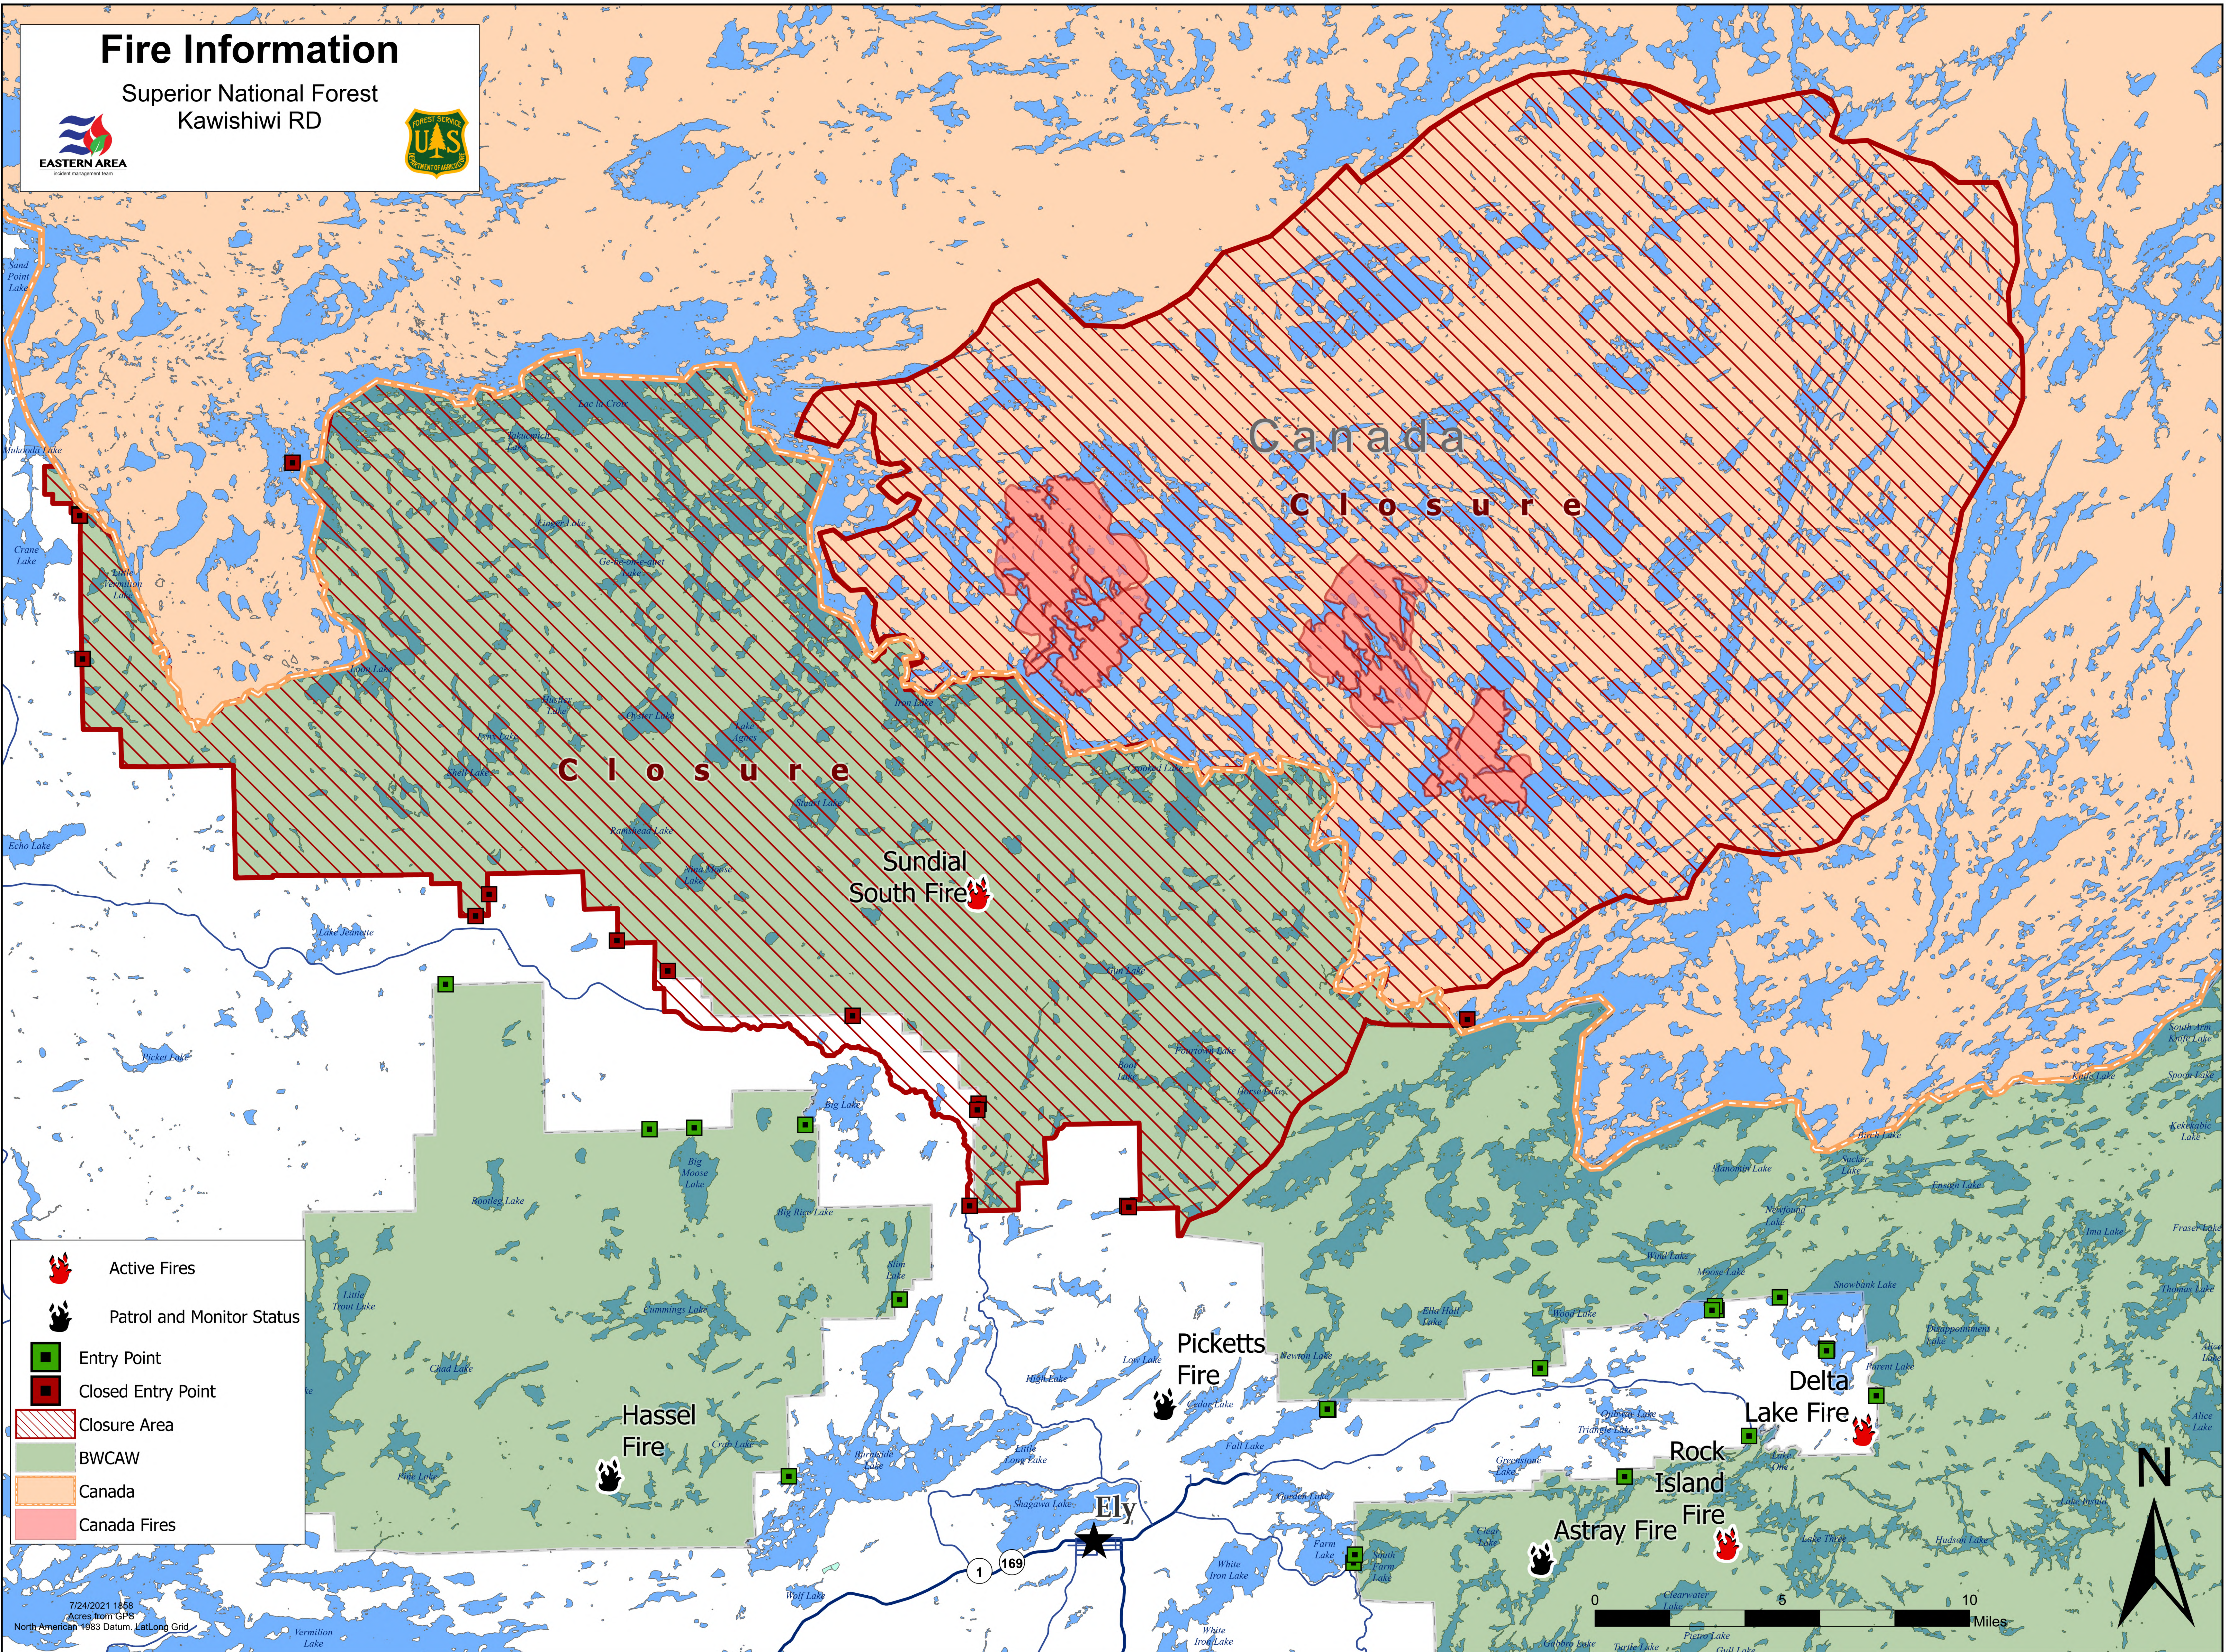

Fire Information

Superior National Forest
Kawishiwi RD

- Active Fires
- Patrol and Monitor Status
- Entry Point
- Closed Entry Point
- Closure Area
- BWCAW
- Canada
- Canada Fires

7/24/2021 11:58
Acres from GPS
North American 1983 Datum, Lat/Long Grid