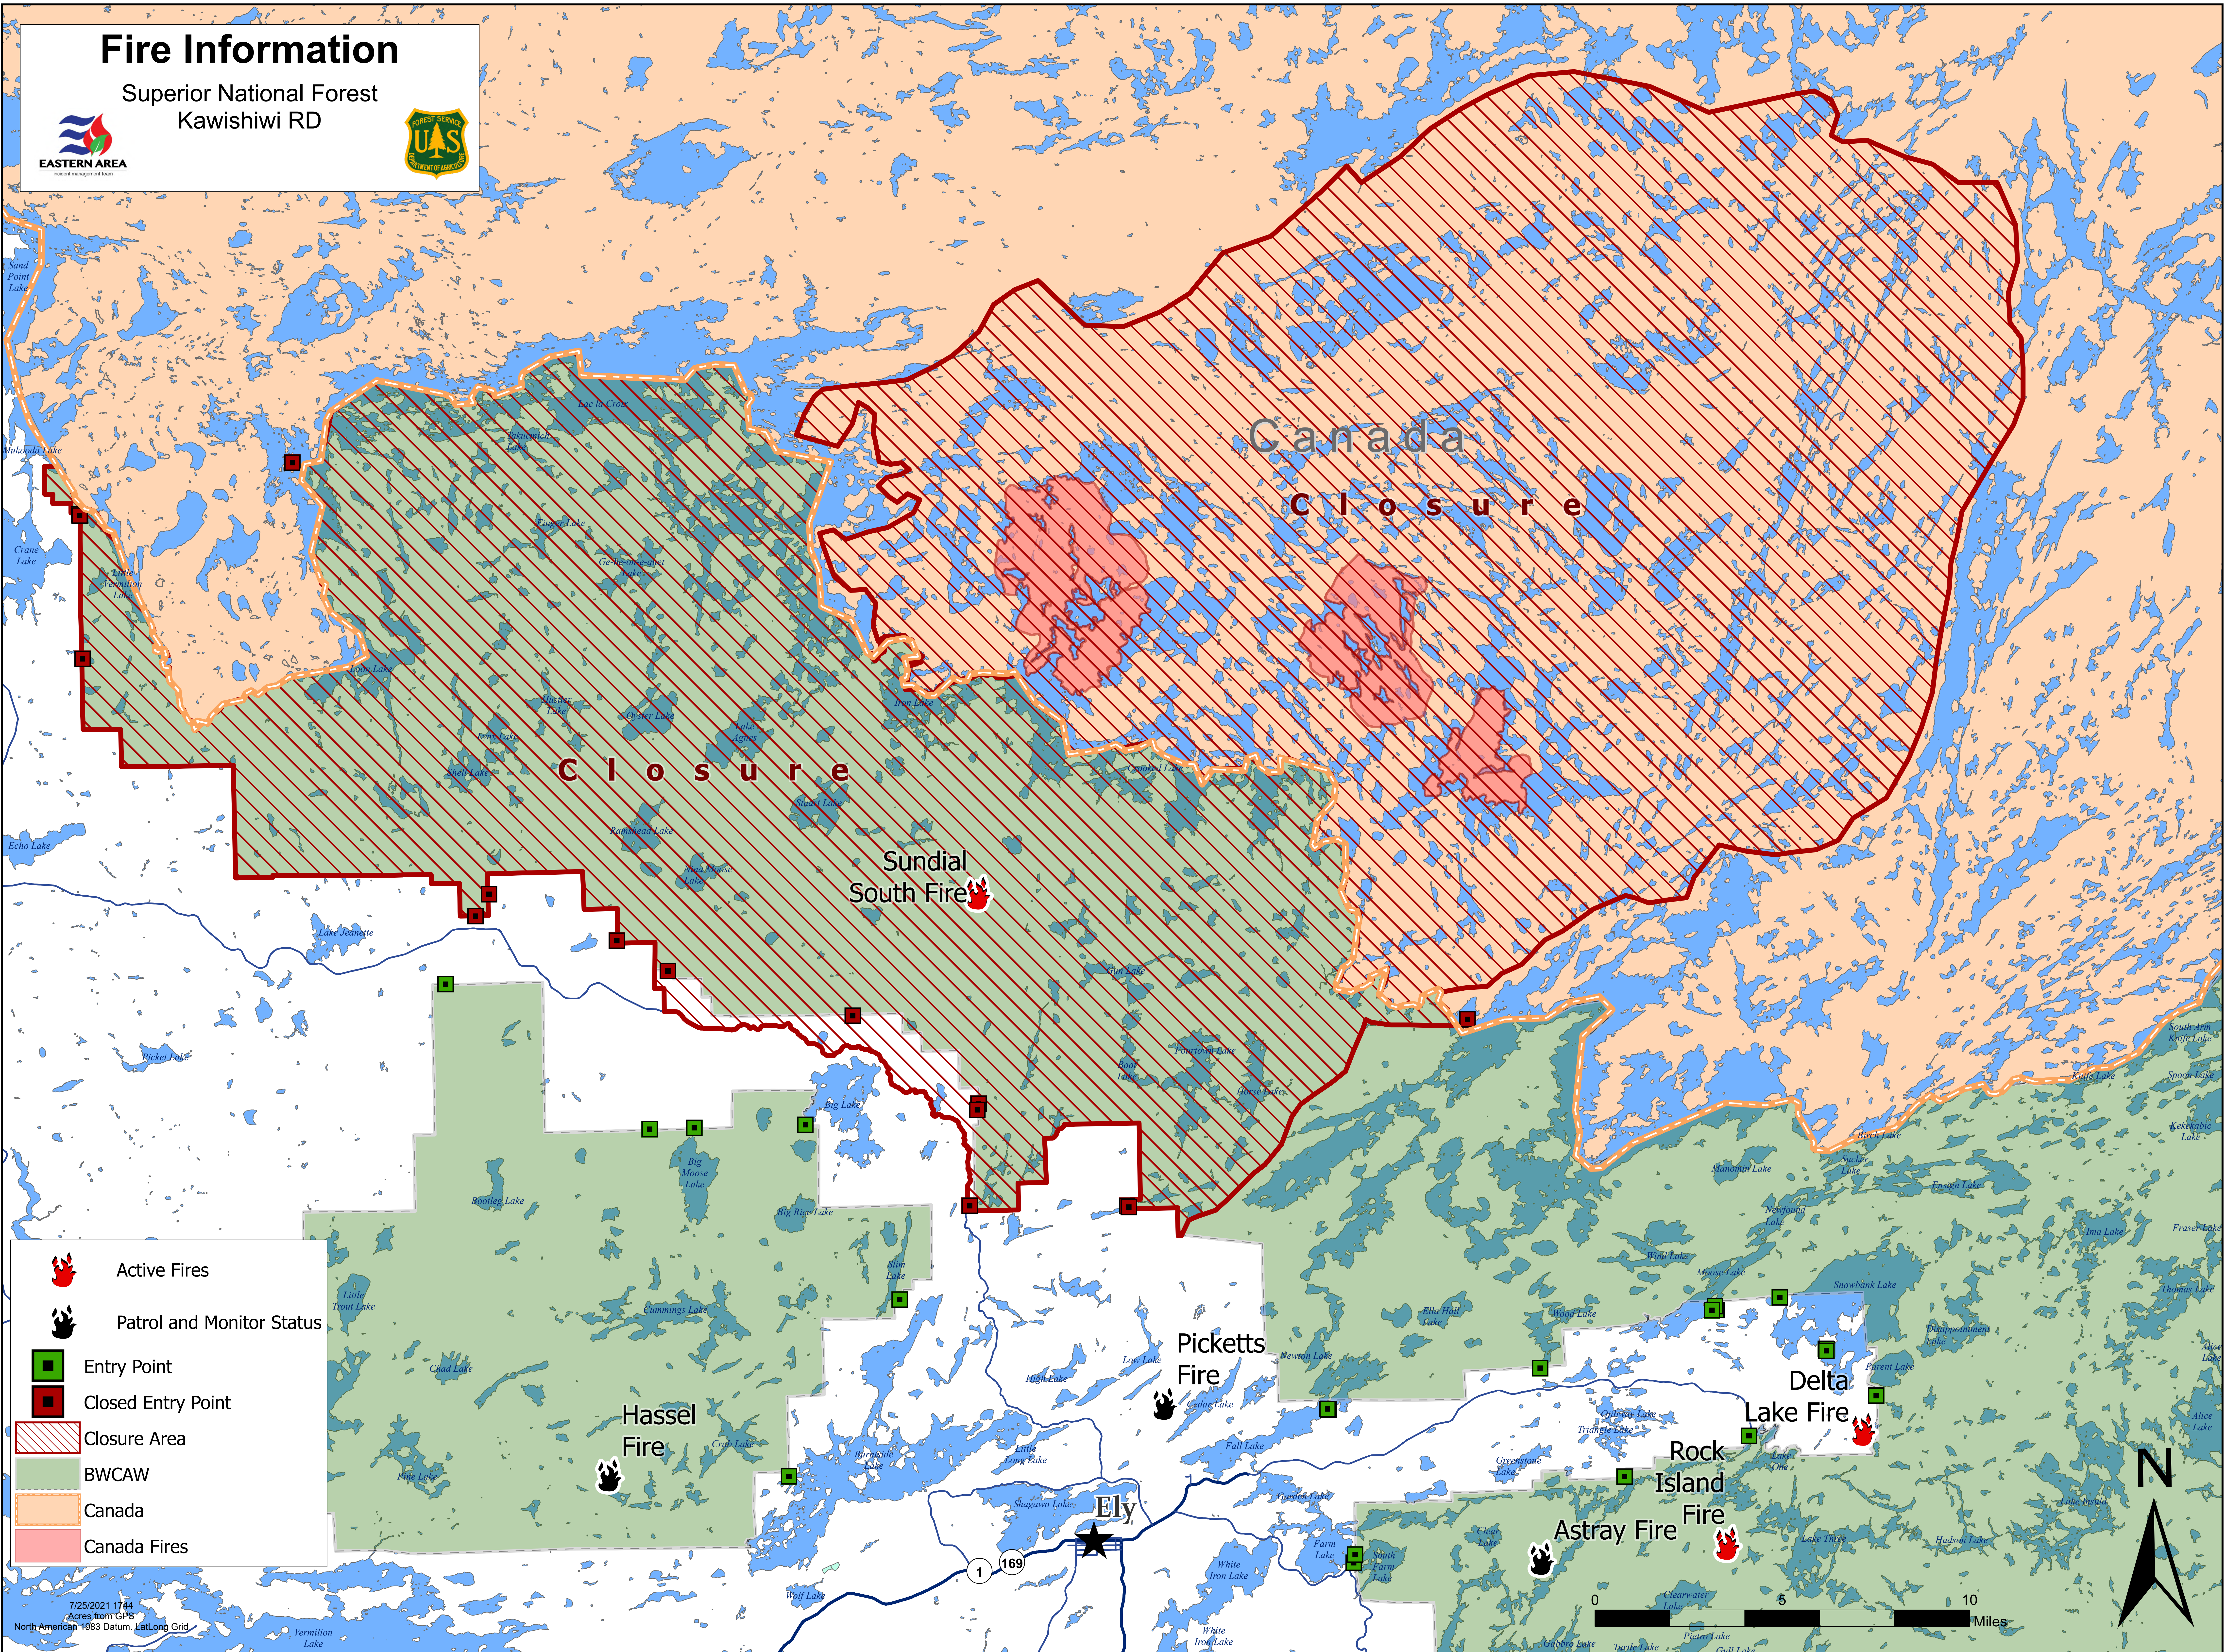

Fire Information

Superior National Forest
Kawishiwi RD

- Active Fires
- Patrol and Monitor Status
- Entry Point
- Closed Entry Point
- Closure Area
- BWCAW
- Canada
- Canada Fires

7/25/2021 17:44
Acres from GPS
North American 1983 Datum, Lat/Long Grid