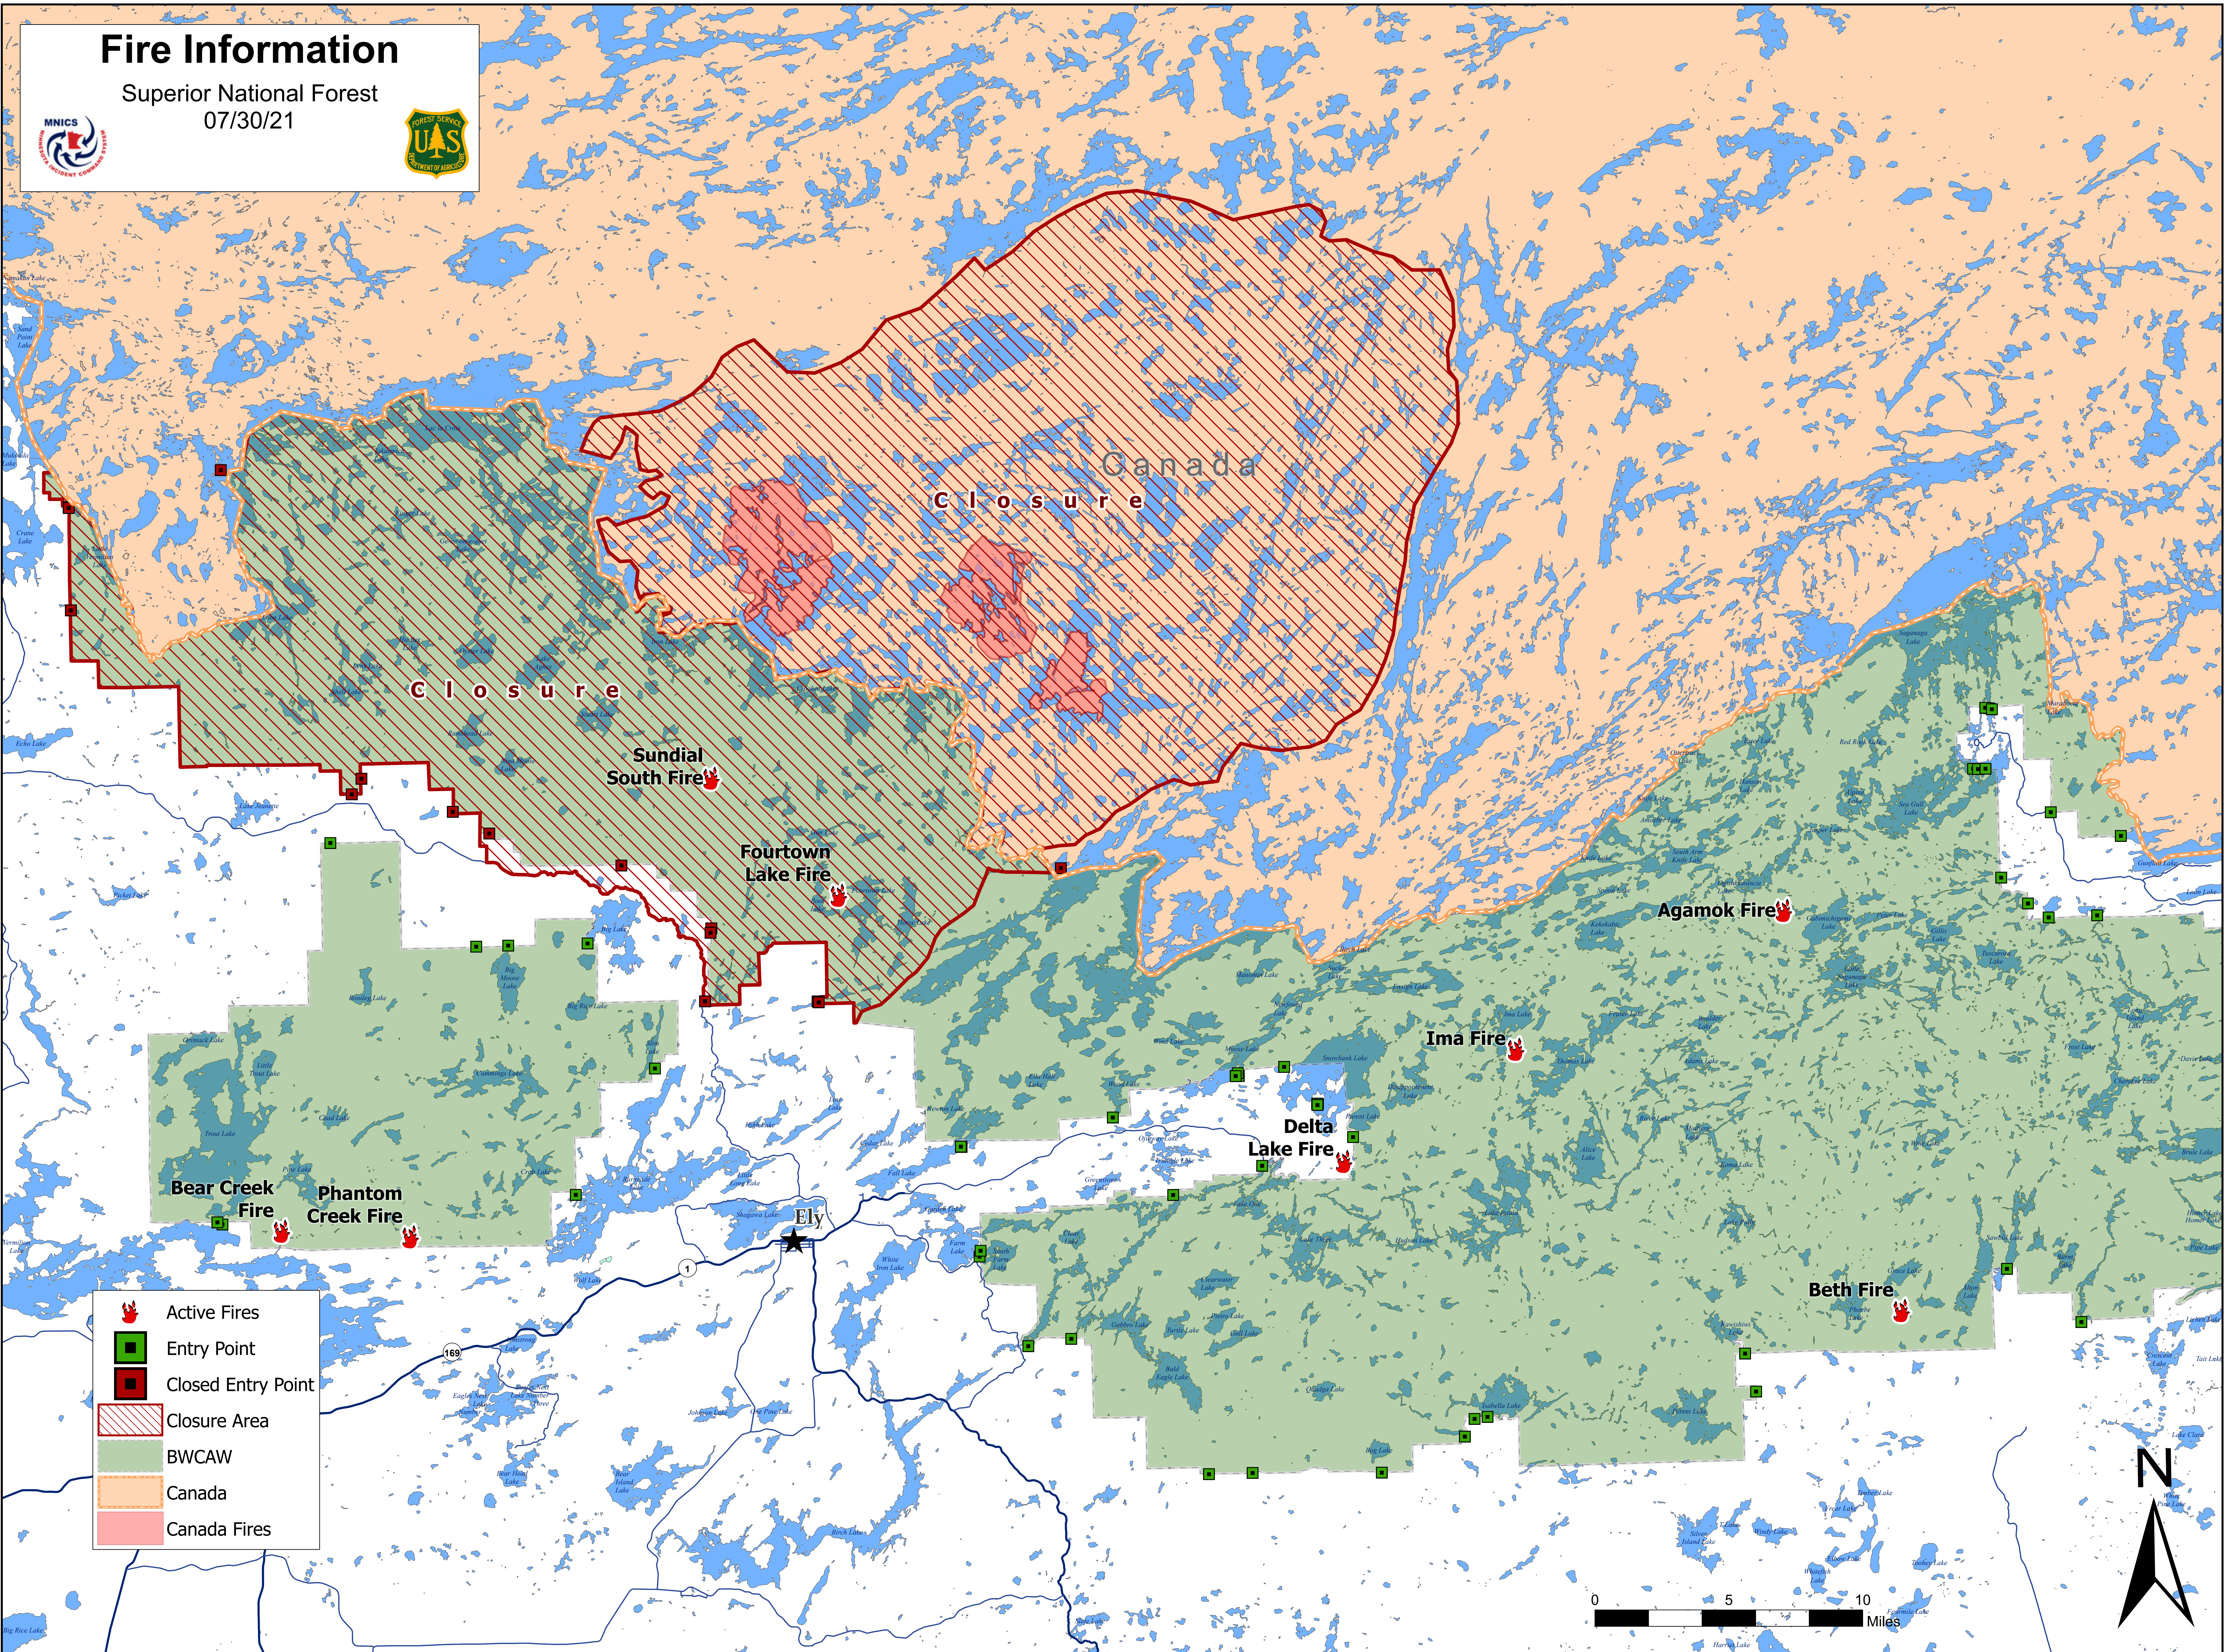

# Fire Information

Superior National Forest  
07/30/21

- Active Fires
- Entry Point
- Closed Entry Point
- Closure Area
- BWCAW
- Canada
- Canada Fires

0 5 10 Miles