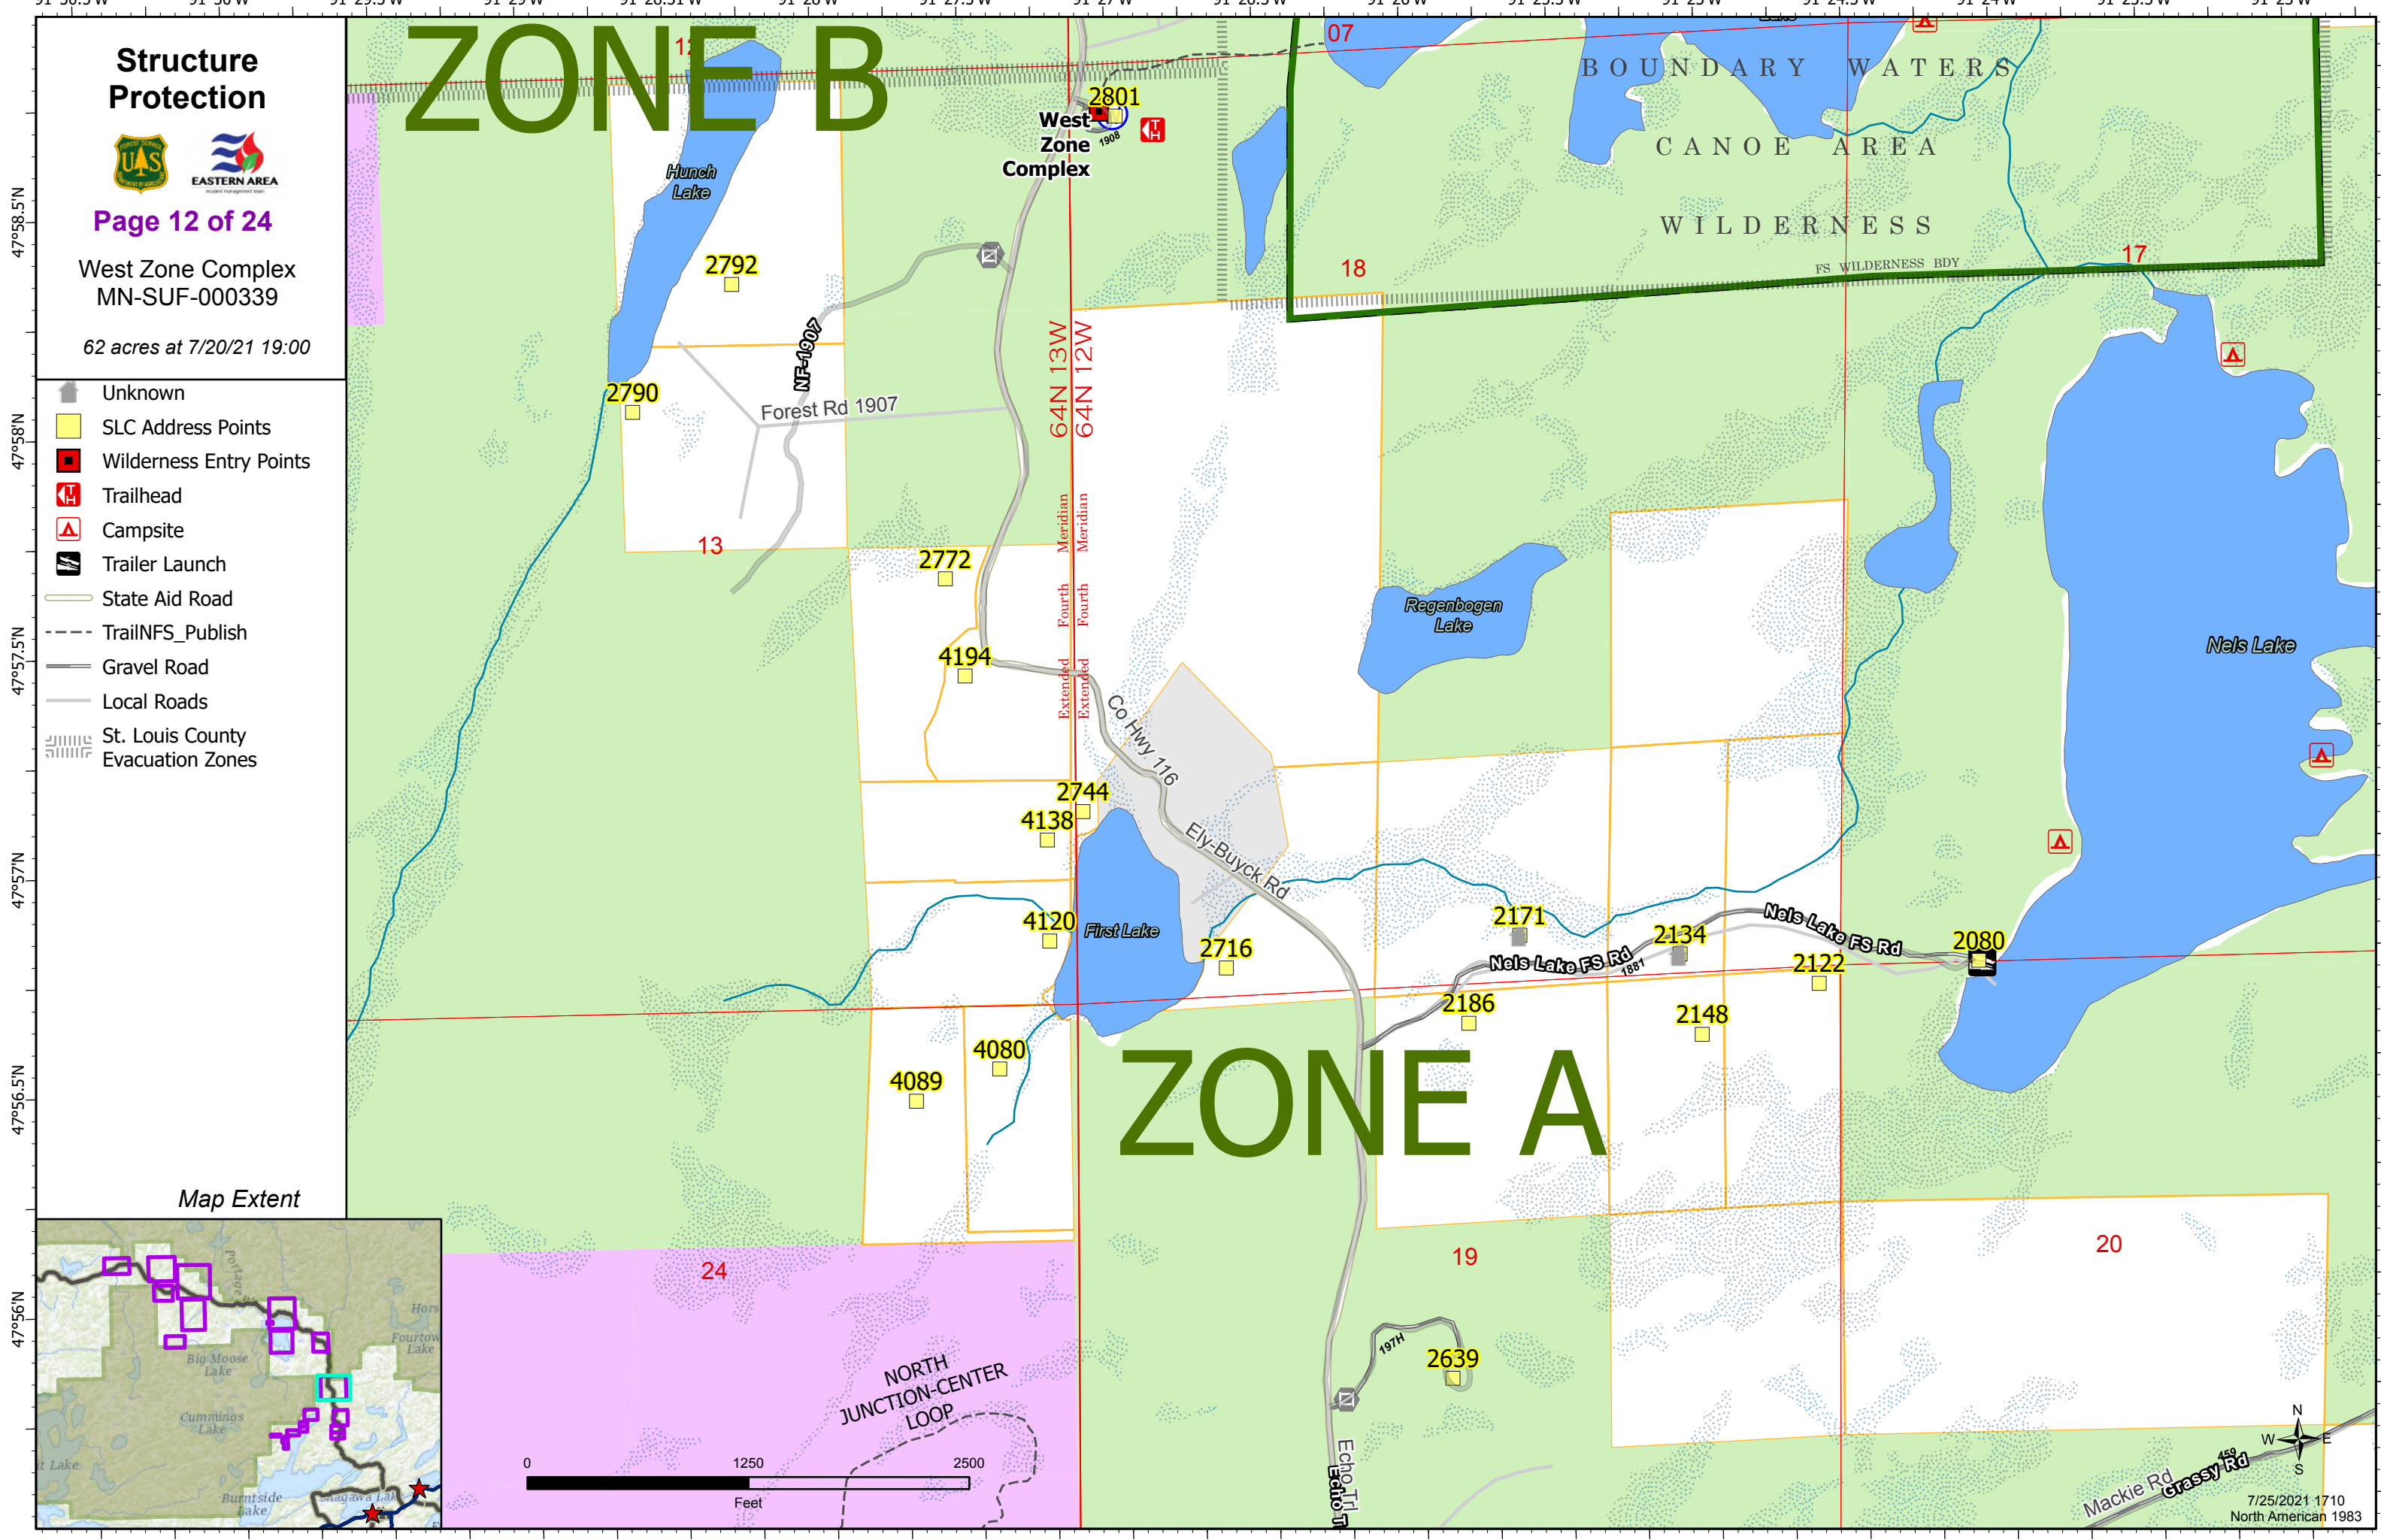

# Structure Protection

Page 12 of 24

West Zone Complex  
MN-SUF-000339

62 acres at 7/20/21 19:00

- Unknown
- SLC Address Points
- Wilderness Entry Points
- Trailhead
- Campsite
- Trailer Launch
- State Aid Road
- TrailNFS\_Publish
- Gravel Road
- Local Roads
- St. Louis County Evacuation Zones

# ZONE B

# ZONE A

BOUNDARY WATERS  
CANOE AREA  
WILDERNESS

Map Extent

7/25/2021 1710  
North American 1983