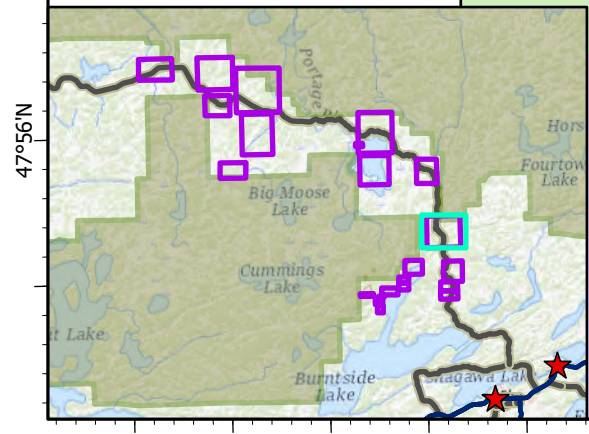

# Structure Protection

Page 12 of 24

West Zone Complex  
MN-SUF-000339

62 acres at 7/20/21 19:00

- Unknown
- SLC Address Points
- Wilderness Entry Points
- Trailhead
- Campsite
- Trailer Launch
- State Aid Road
- TrailNFS\_Publish
- Gravel Road
- Local Roads
- St. Louis County Evacuation Zones

# ZONE B

# ZONE A

BOUNDARY WATERS  
CANOE AREA  
WILDERNESS

Map Extent

7/25/2021 1710  
North American 1983