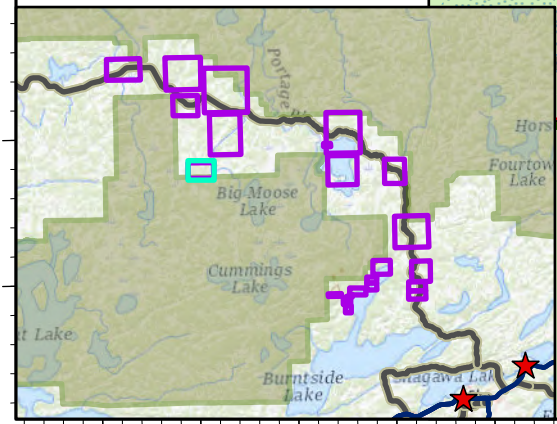

Structure Protection

Page 6 of 24

West Zone Complex
MN-SUF-000339

62 acres at 7/20/21 19:00

-  Non-Defensible - Prep and Leave
-  Unknown
-  SLC Address Points
-  Trailhead
-  Carry-In
-  Gravel Road
-  Road, Not Maintained for Passenger Car
-  Local Roads
-  St. Louis County Evacuation Zones

ZONE C

4208

4202

4042

Map Extent

32
Fourth Meridian
65N 14W
64N 14W

05

33

04

BOUNDARY WATERS
CANOE AREA
WILDERNESS

7/25/2021 1708
North American 1983