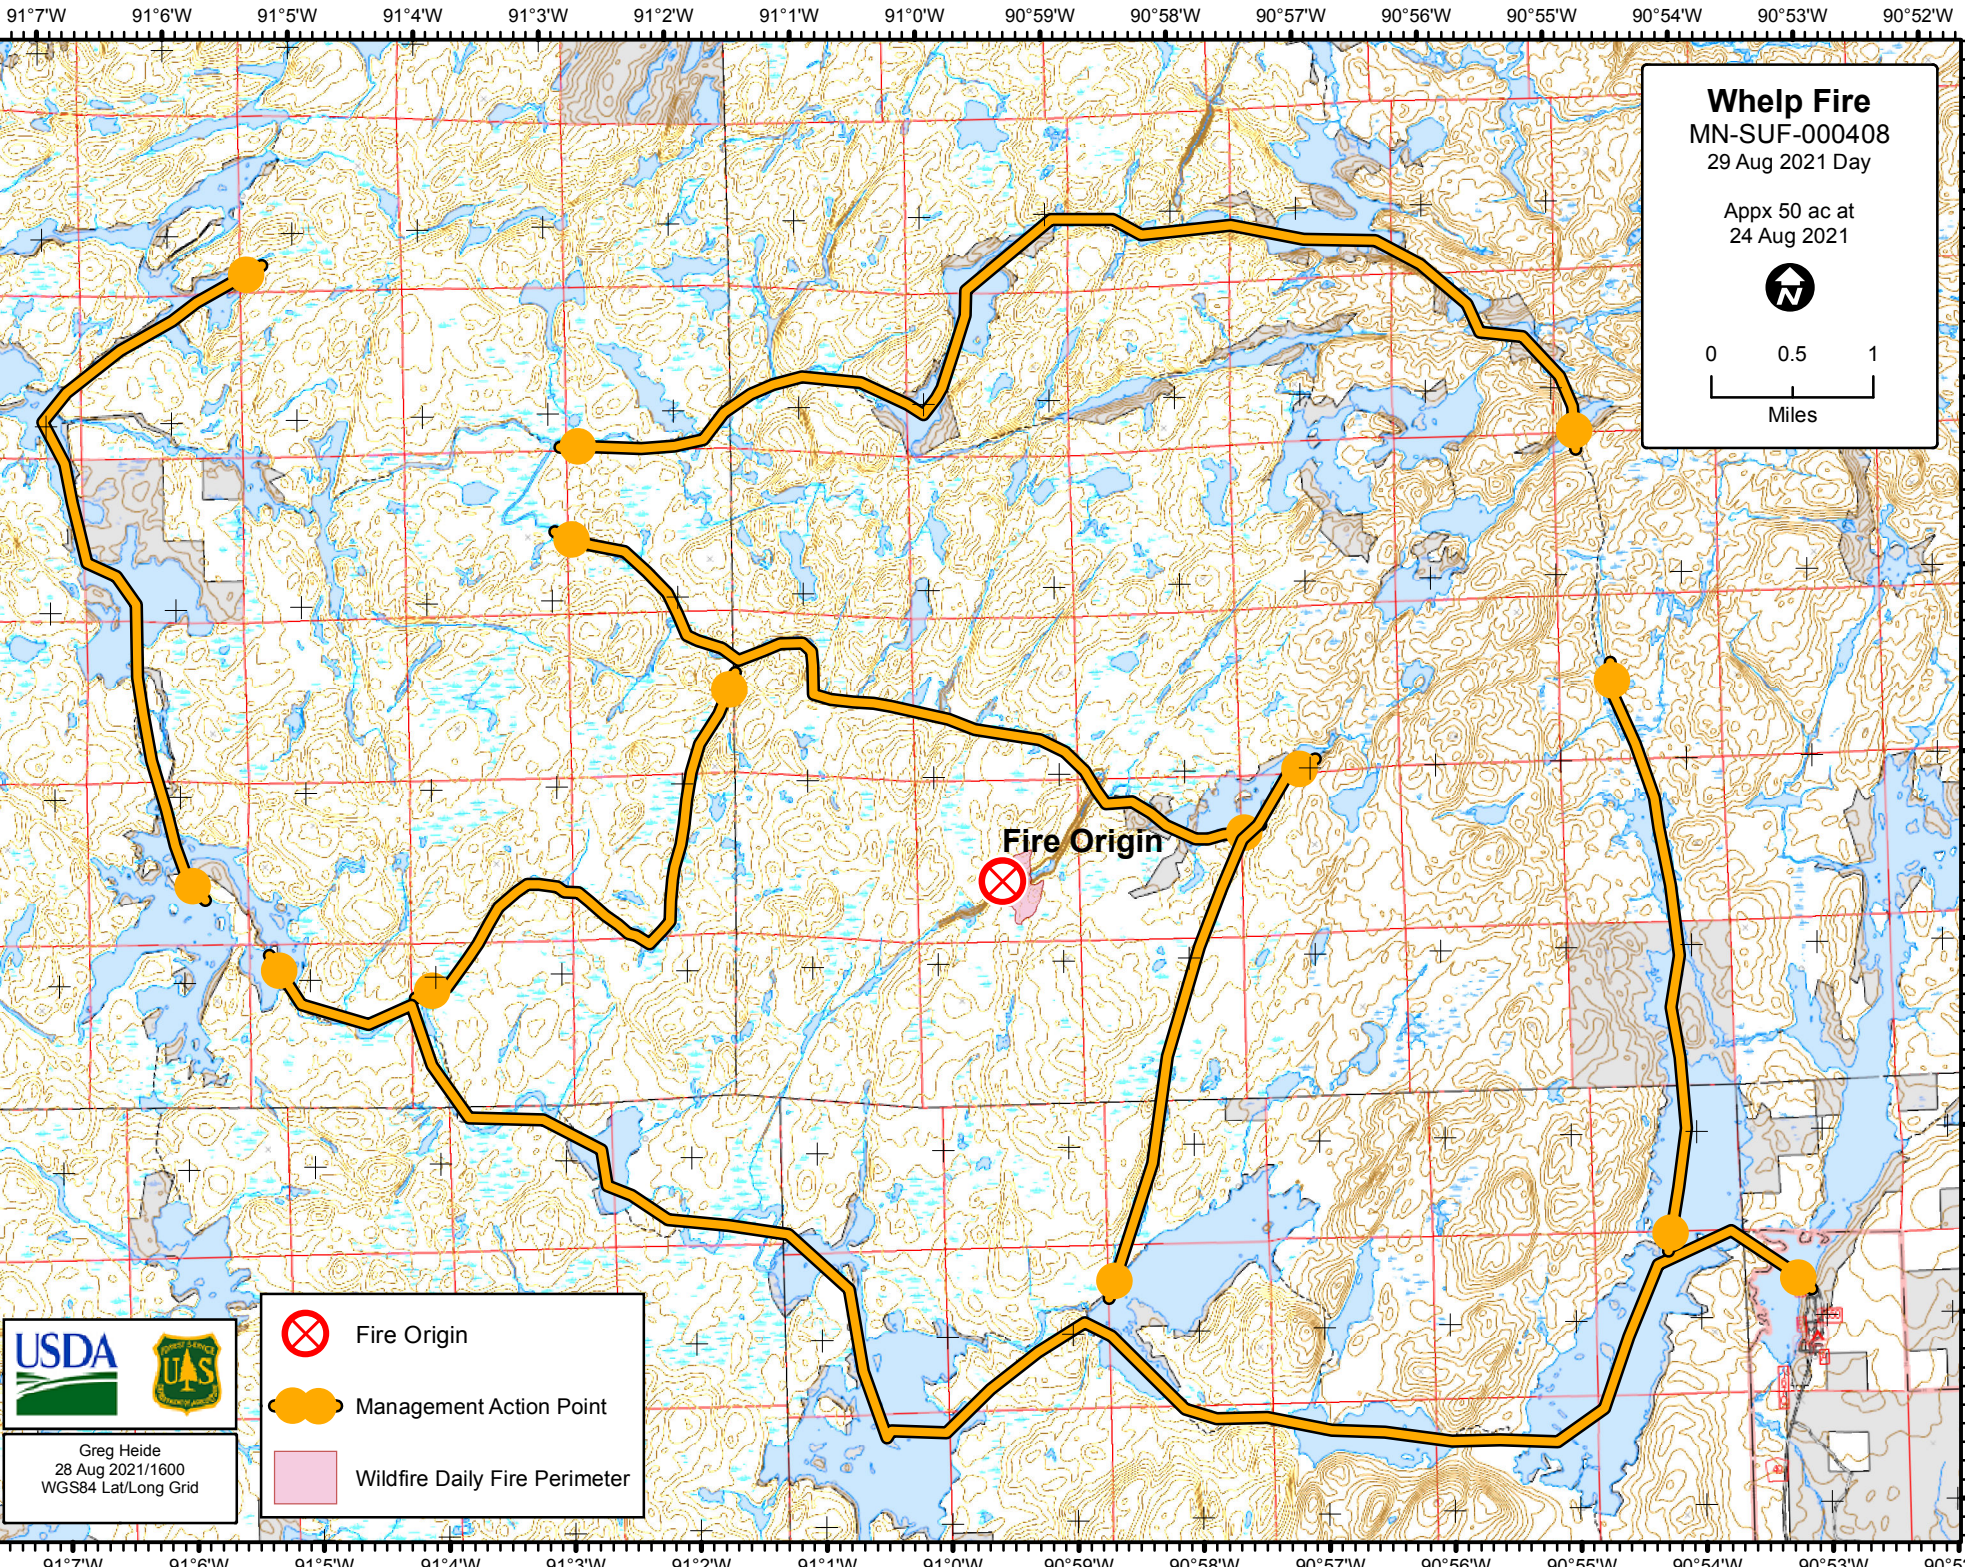

# Whelp Fire

MN-SUF-000408  
29 Aug 2021 Day

Appx 50 ac at  
24 Aug 2021

Greg Heide  
28 Aug 2021/1600  
WGS84 Lat/Long Grid

- Fire Origin
- Management Action Point
- Wildfire Daily Fire Perimeter