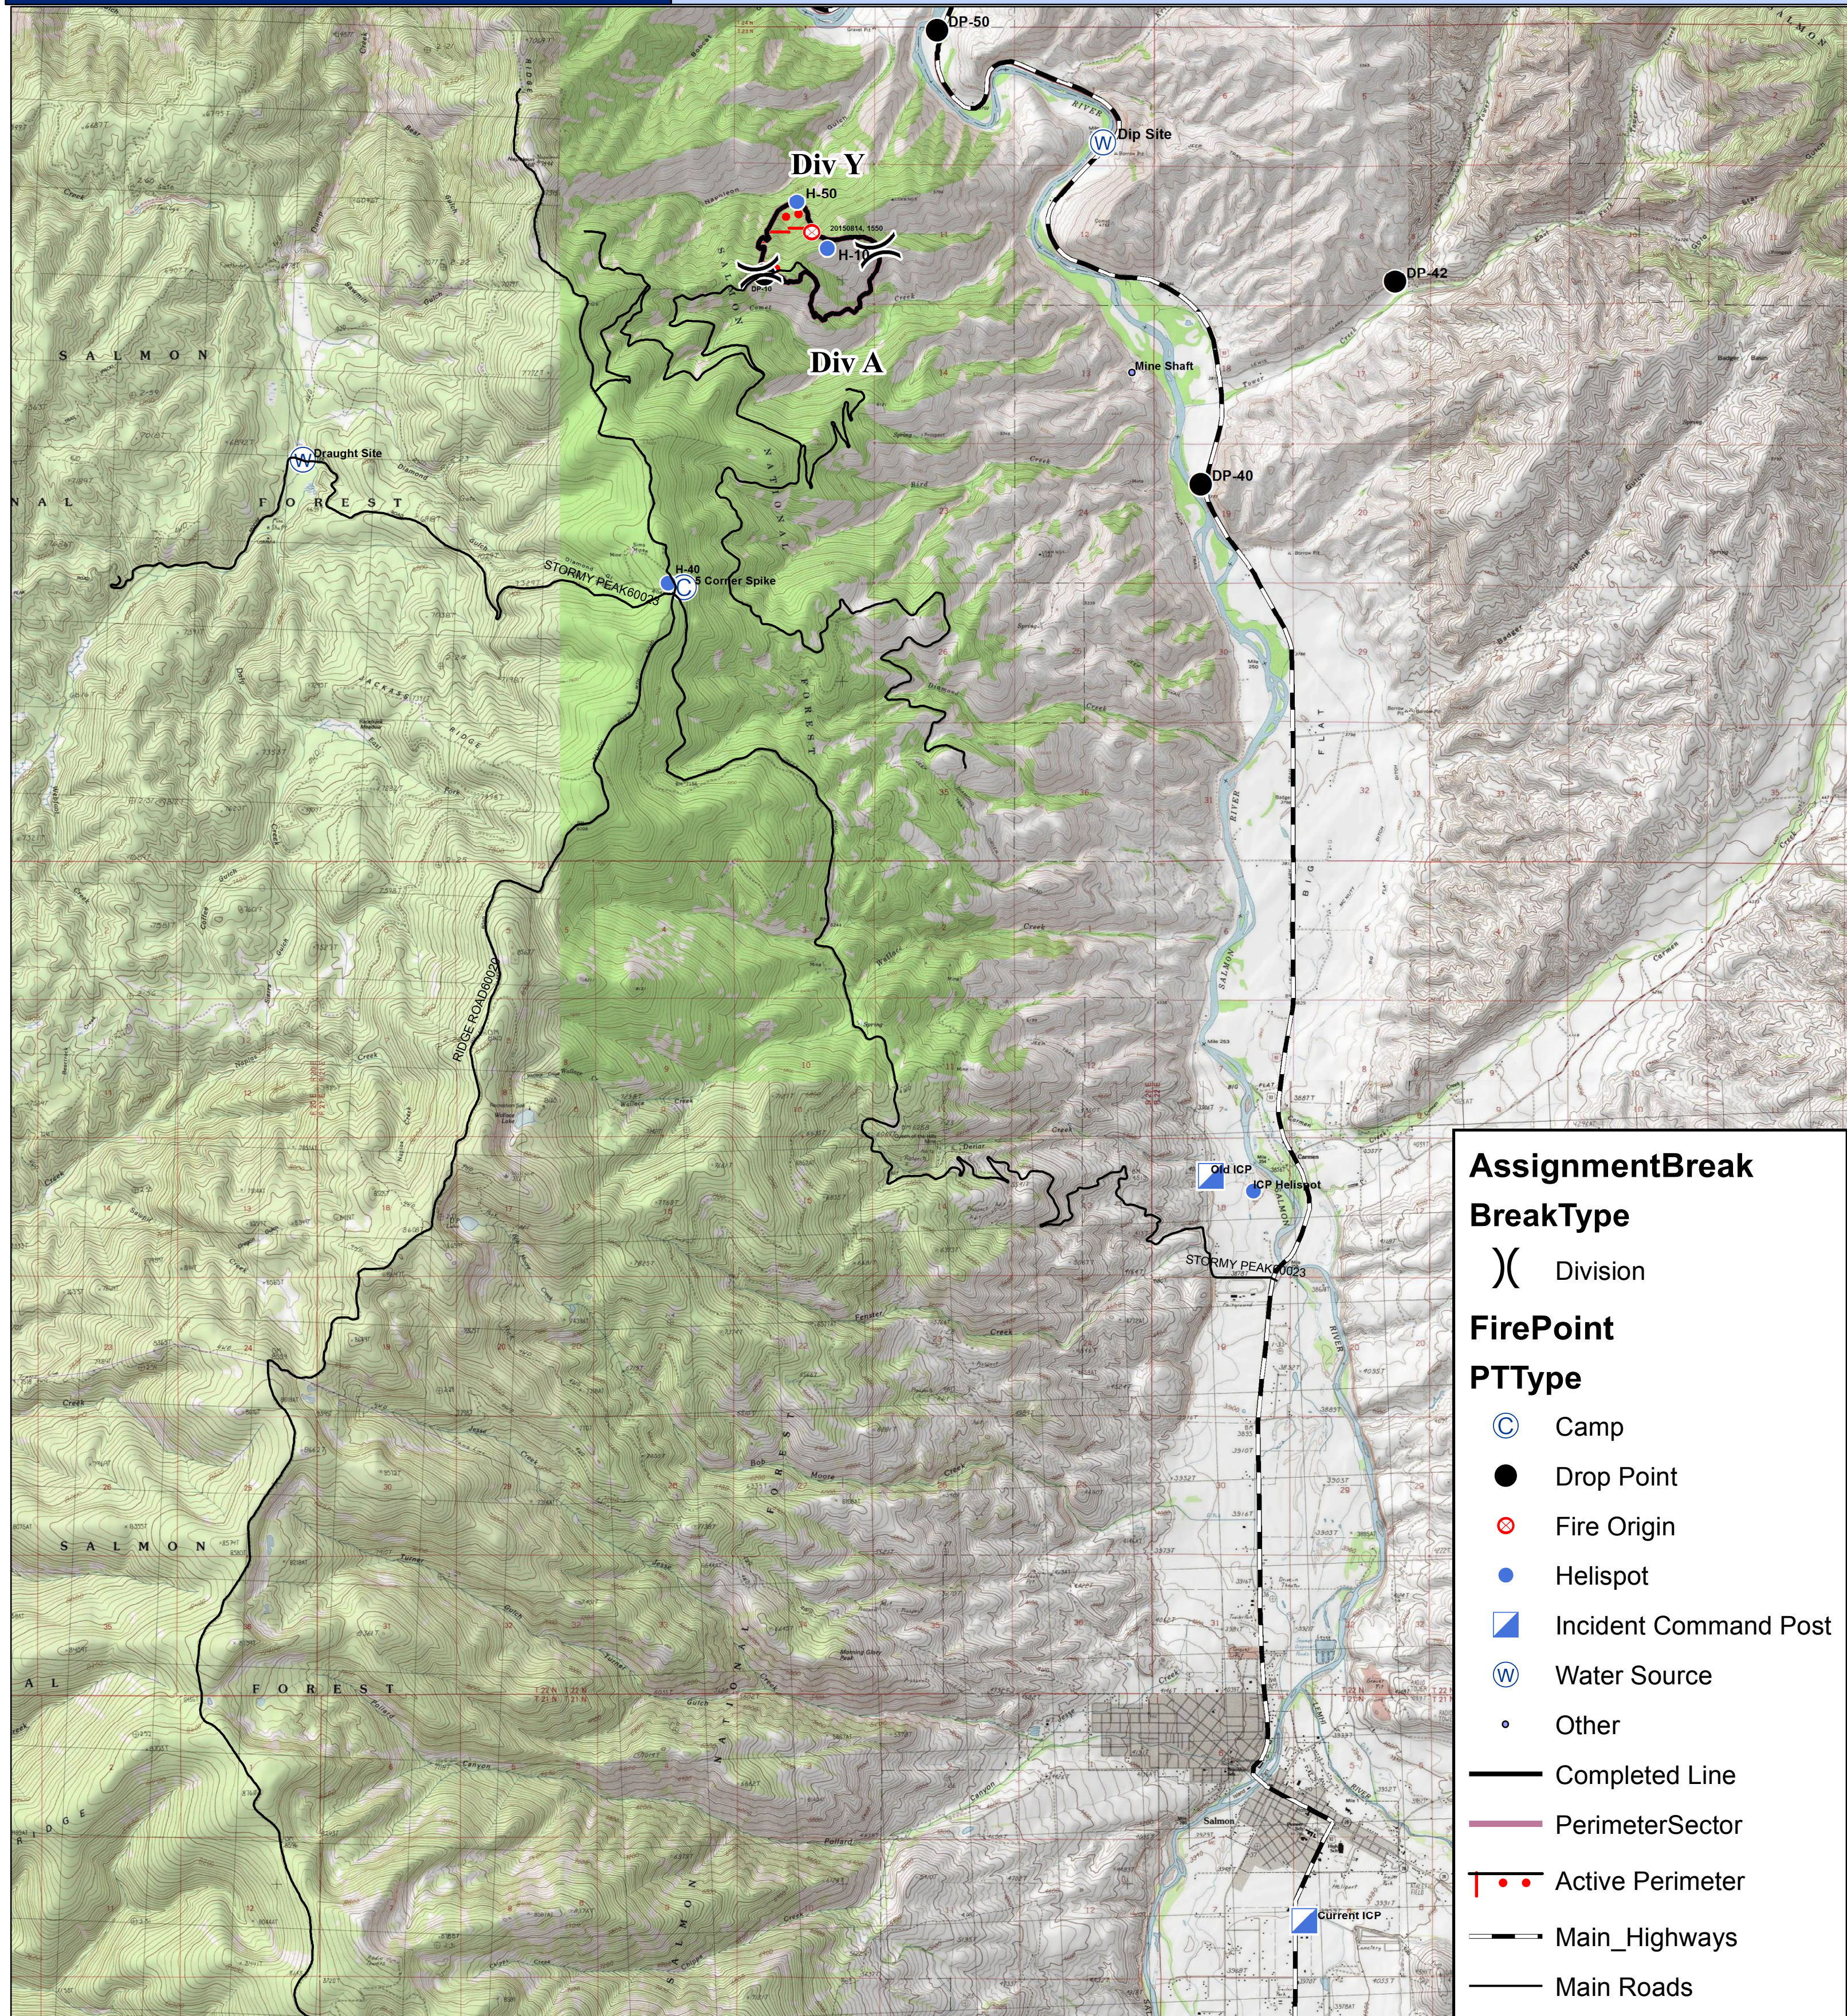

Briefing Map

Bobcat
ID-SCF-015187

August 27, 2015

0630

237 Acres

AssignmentBreak
BreakType
) Division

FirePoint
PTType

- Ⓒ Camp
- Drop Point
- ⊗ Fire Origin
- Helispot
- ▢ Incident Command Post
- Ⓜ Water Source
- Other

— Completed Line
— PerimeterSector
|•• Active Perimeter
— Main_Highways
— Main Roads