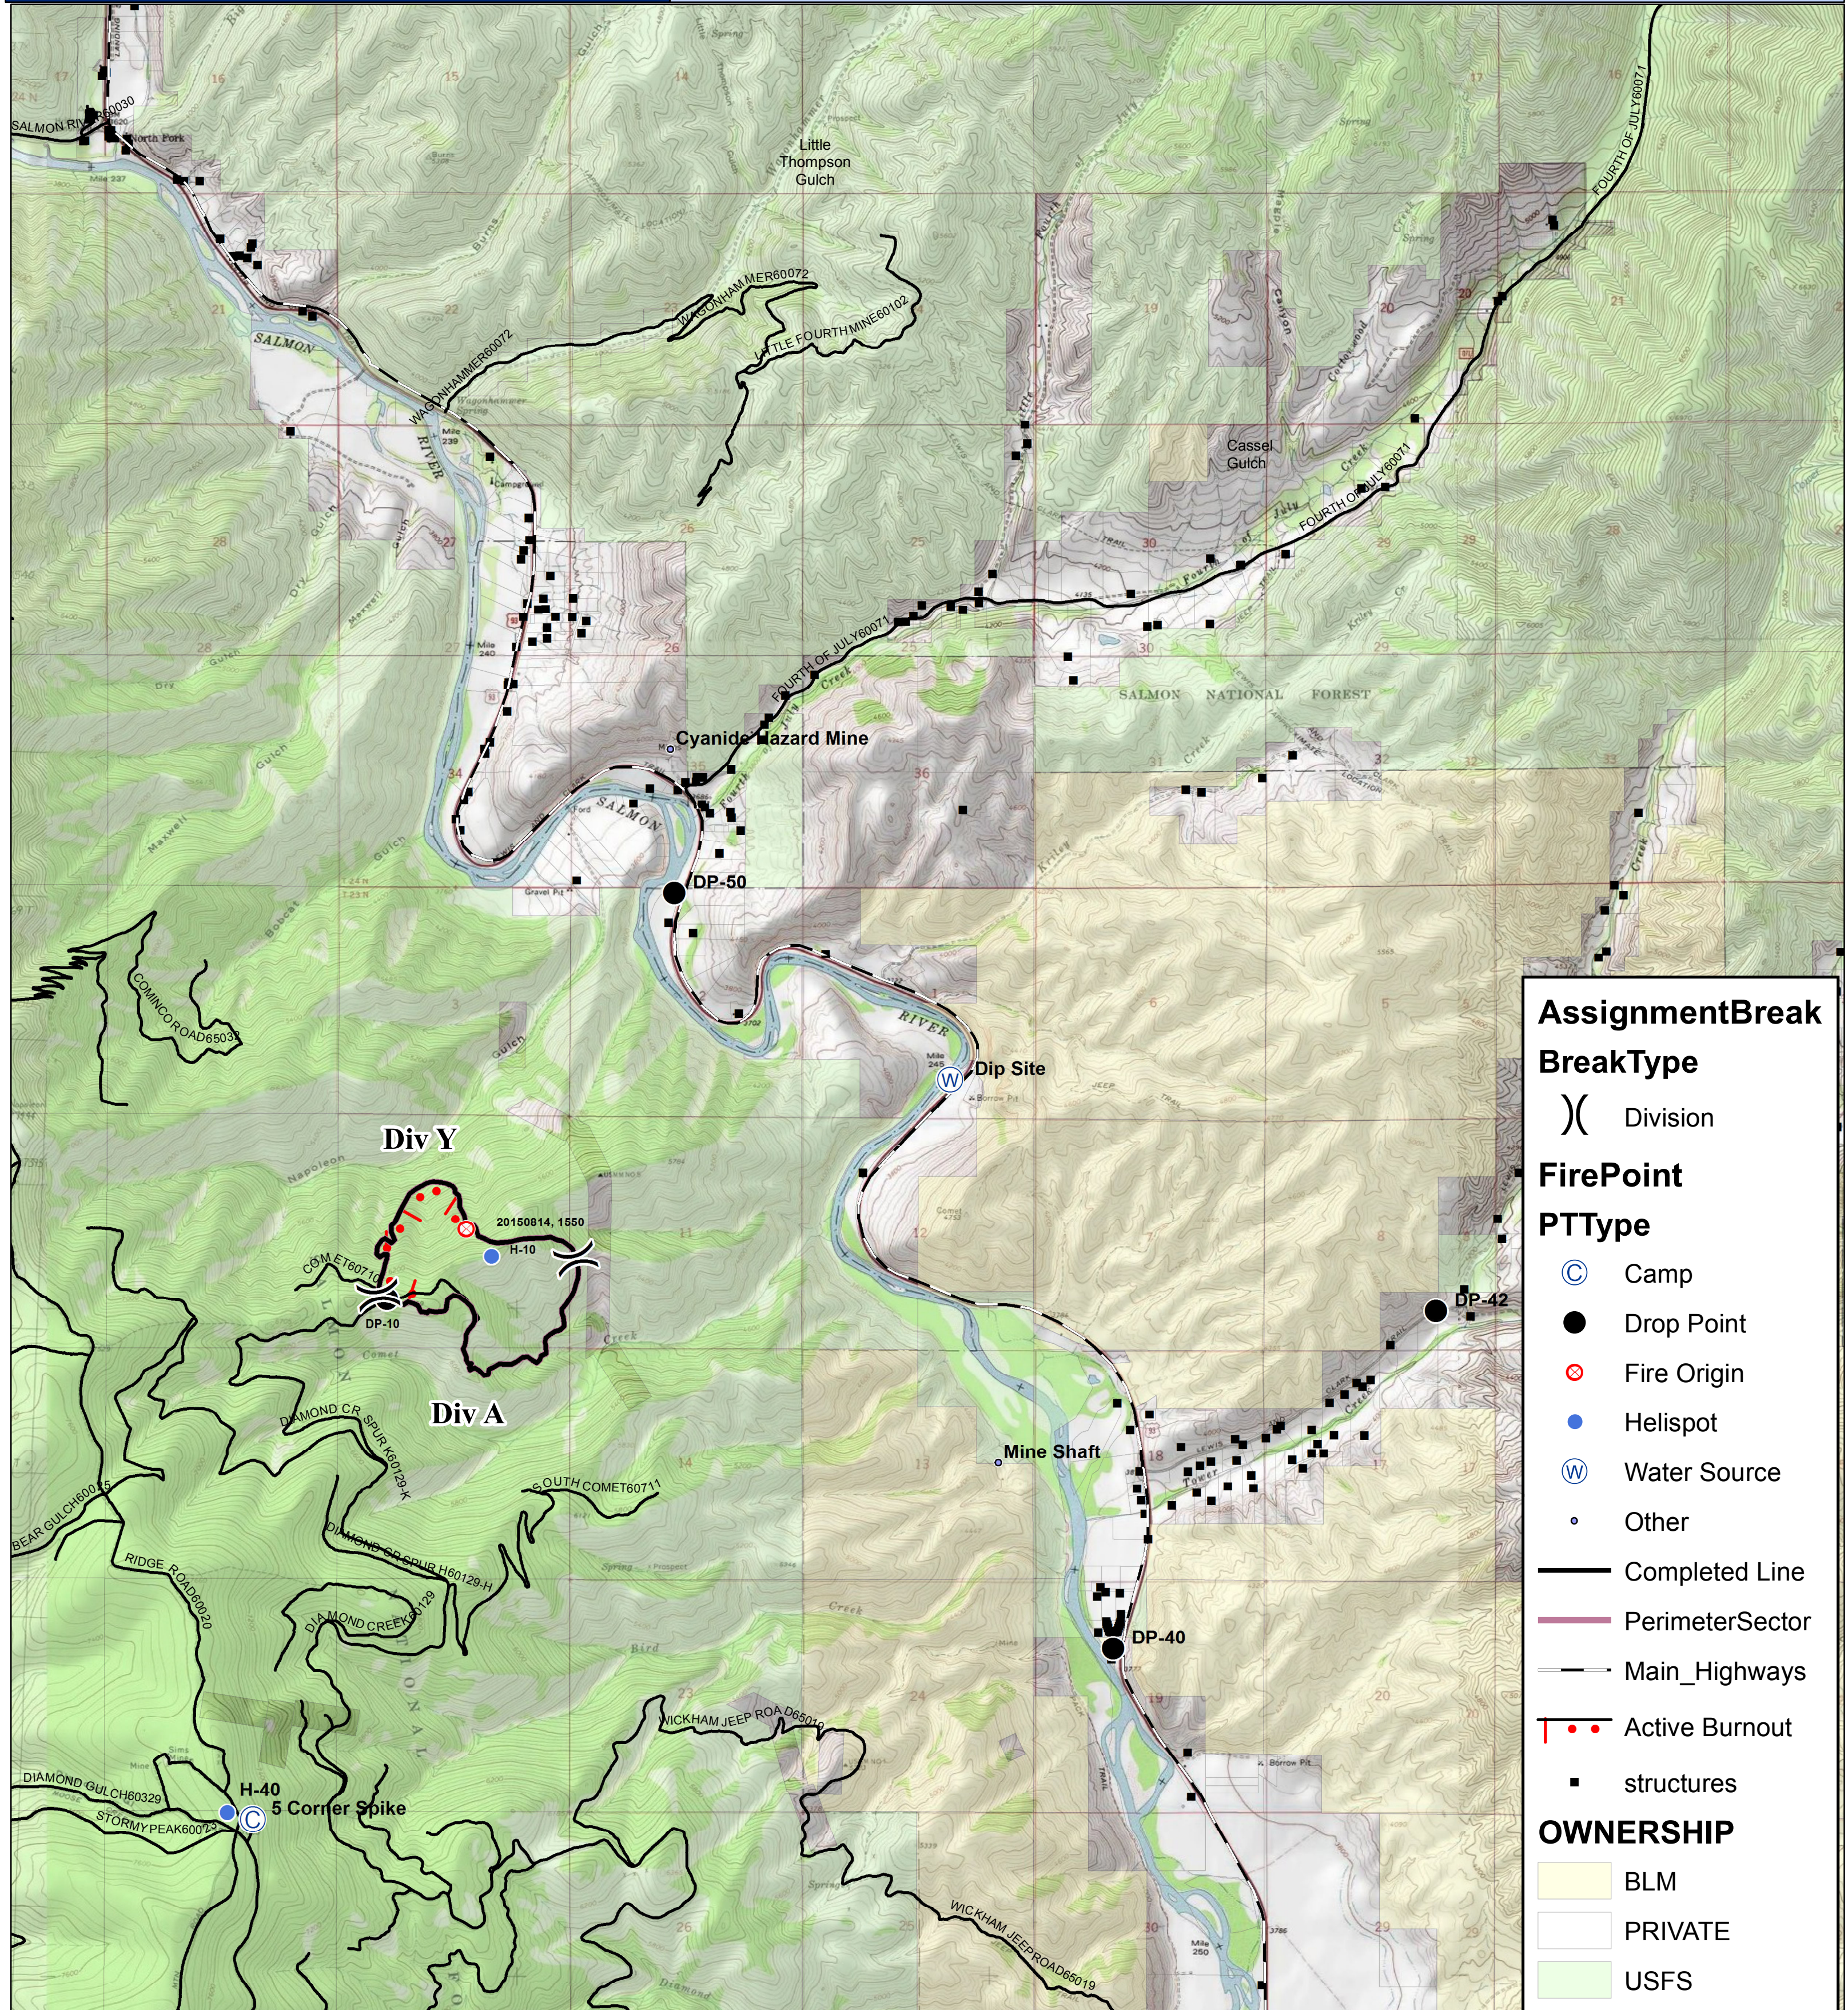

# Operations Map

Bobcat  
ID-SCF-015187

August 26, 2015

1900

237 Acres

**AssignmentBreak**  
BreakType  
) Division

**FirePoint**  
PTType

- Ⓒ Camp
- Drop Point
- ⊗ Fire Origin
- Helispot
- ⒱ Water Source
- Other

— Completed Line  
— PerimeterSector  
— Main\_Highways

— Active Burnout  
■ structures

**OWNERSHIP**

- BLM
- PRIVATE
- USFS

1:30,000

Great Basin Type 3 Team

NAD 1983; Idaho Transverse Mercator Projection

5:31:17 PM