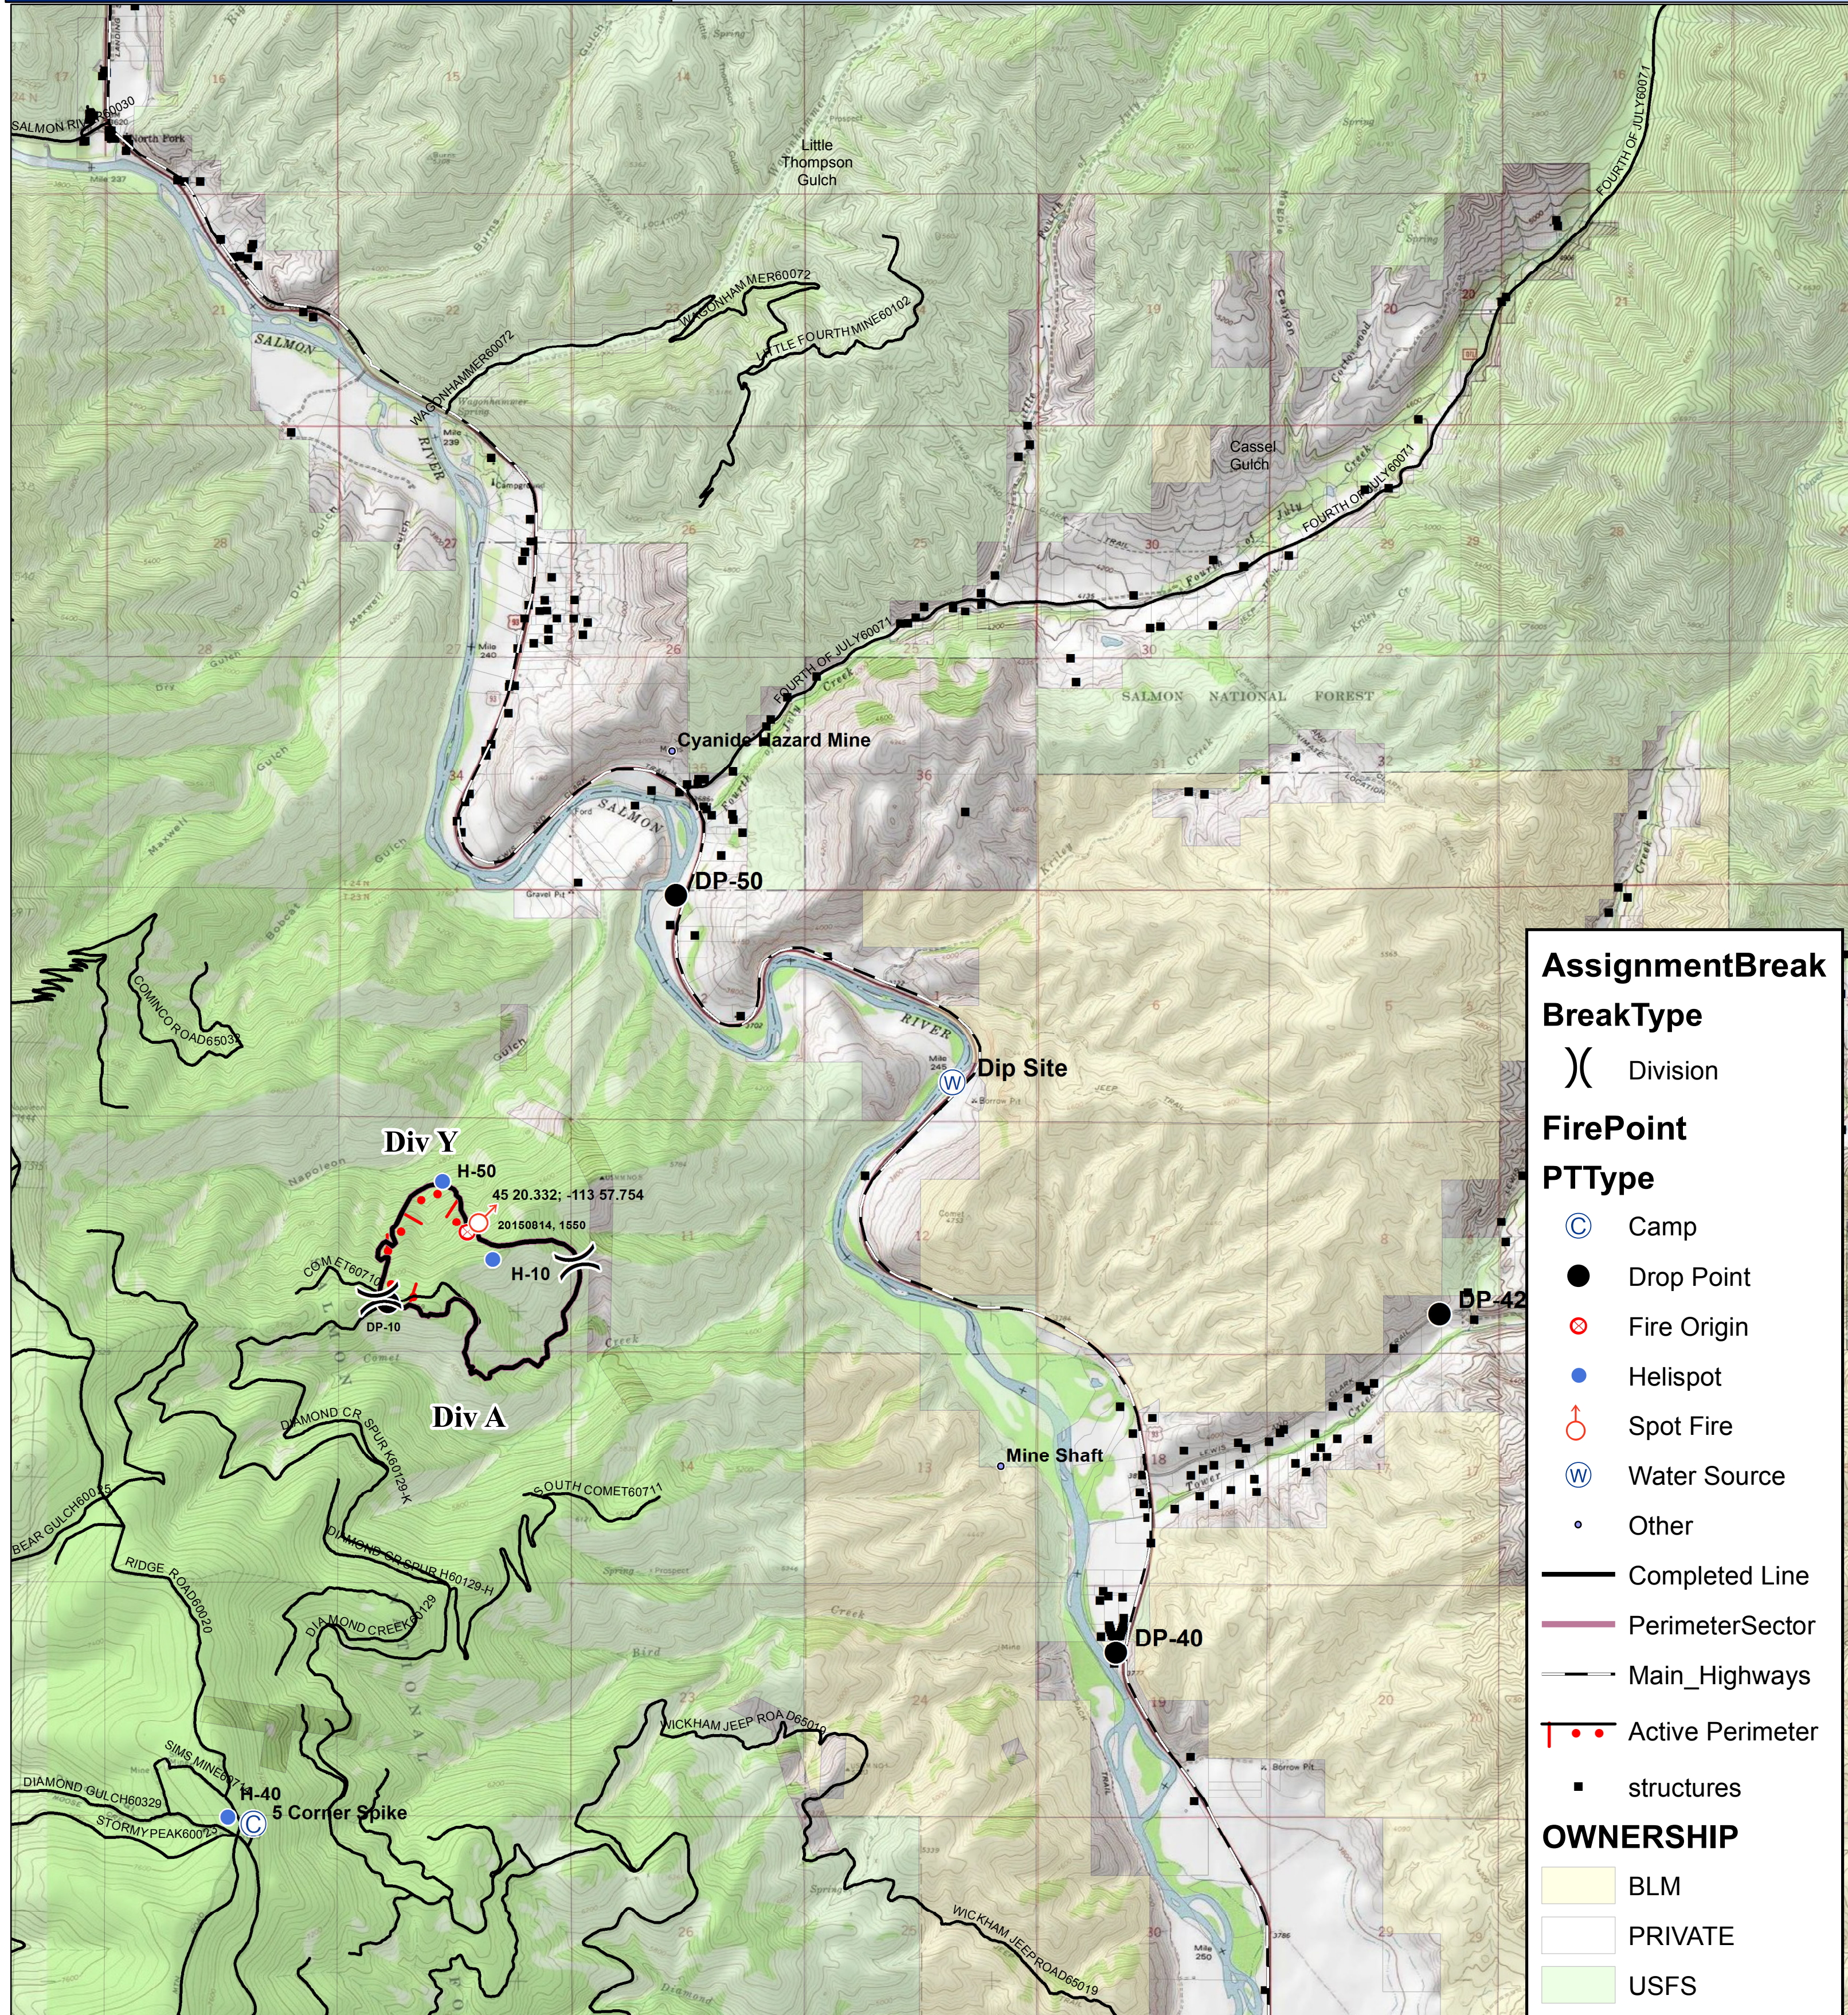

# Operations Map

Bobcat  
ID-SCF-015187

August 27, 2015

1900

237 Acres

**AssignmentBreak**  
BreakType  
) Division

**FirePoint**  
PTType  
Ⓒ Camp  
● Drop Point  
⊗ Fire Origin  
● Helispot  
⊕ Spot Fire  
⒲ Water Source  
○ Other

— Completed Line  
— PerimeterSector  
— Main\_Highways  
— Active Perimeter  
■ structures

**OWNERSHIP**  
BLM  
PRIVATE  
USFS

1:30,000

Great Basin Type 3 Team

NAD 1983; Idaho Transverse Mercator Projection

5:05:36 PM

8/27/2015