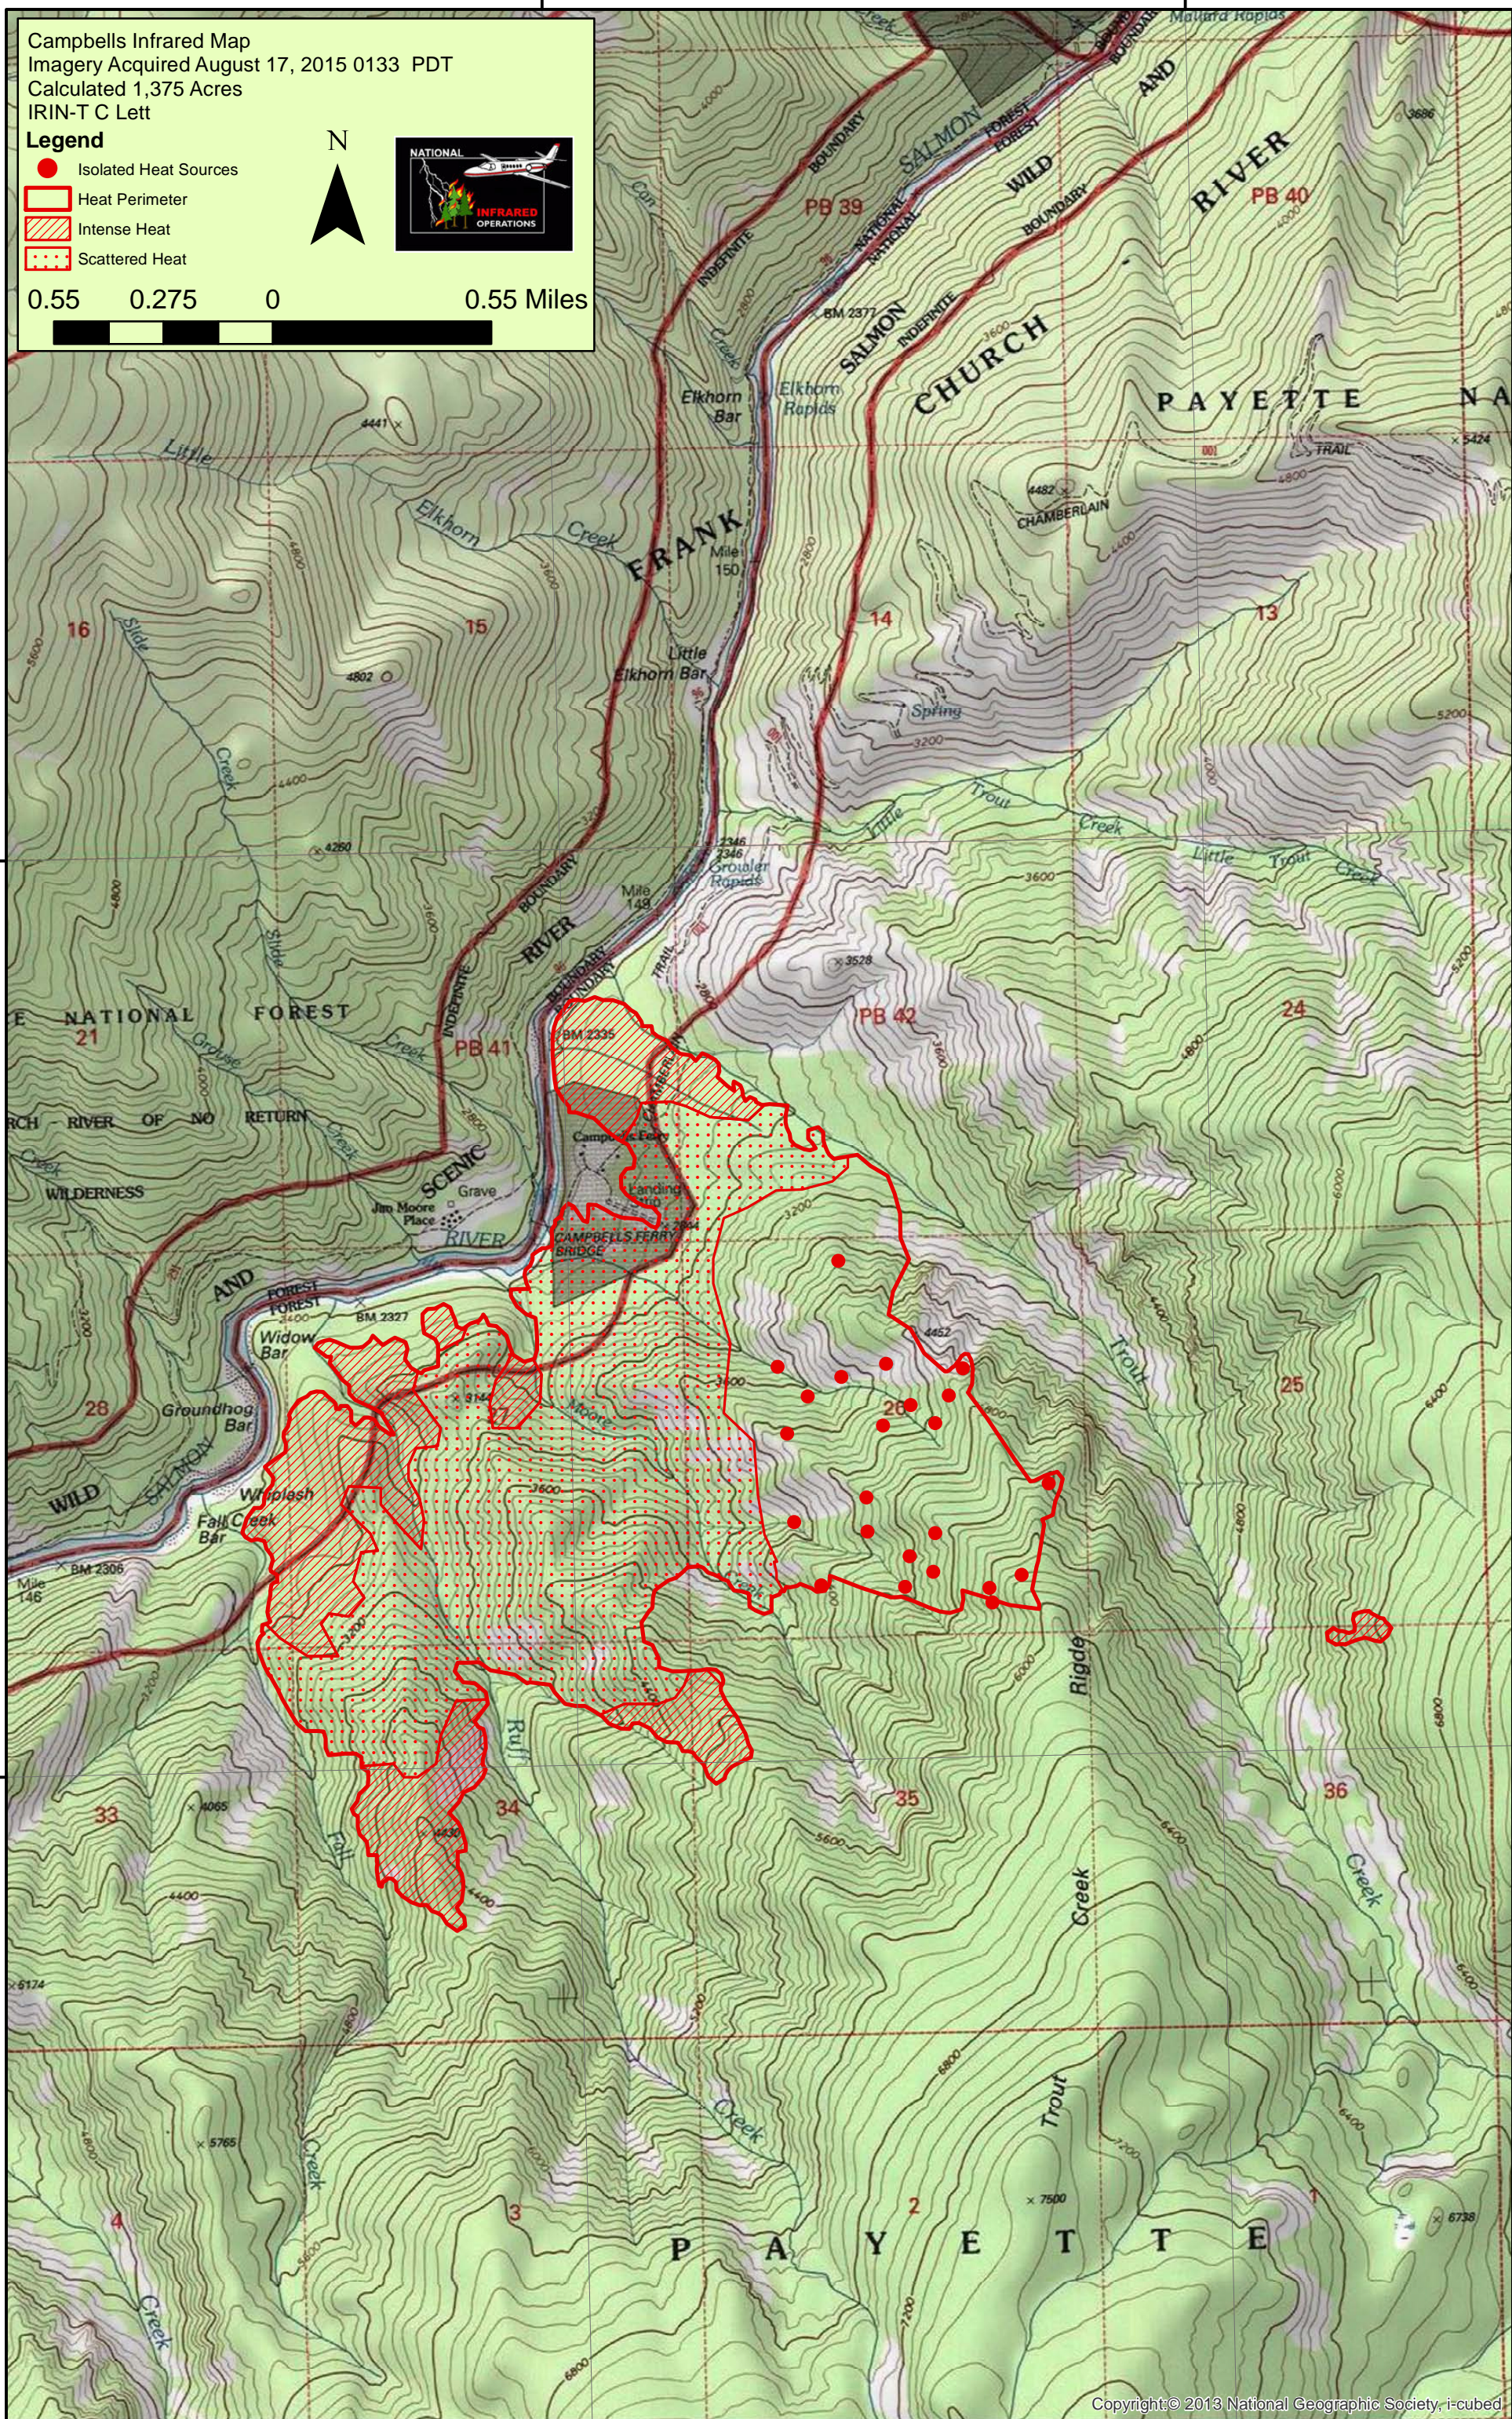

115°20'0"W

115°18'0"W

Campbells Infrared Map
Imagery Acquired August 17, 2015 0133 PDT
Calculated 1,375 Acres
IRIN-T C Lett

Legend

- Isolated Heat Sources
- Heat Perimeter
- Intense Heat
- Scattered Heat

0.55 0.275 0 0.55 Miles

45°30'0"N

45°30'0"N

45°28'0"N

45°28'0"N

115°20'0"W

115°18'0"W