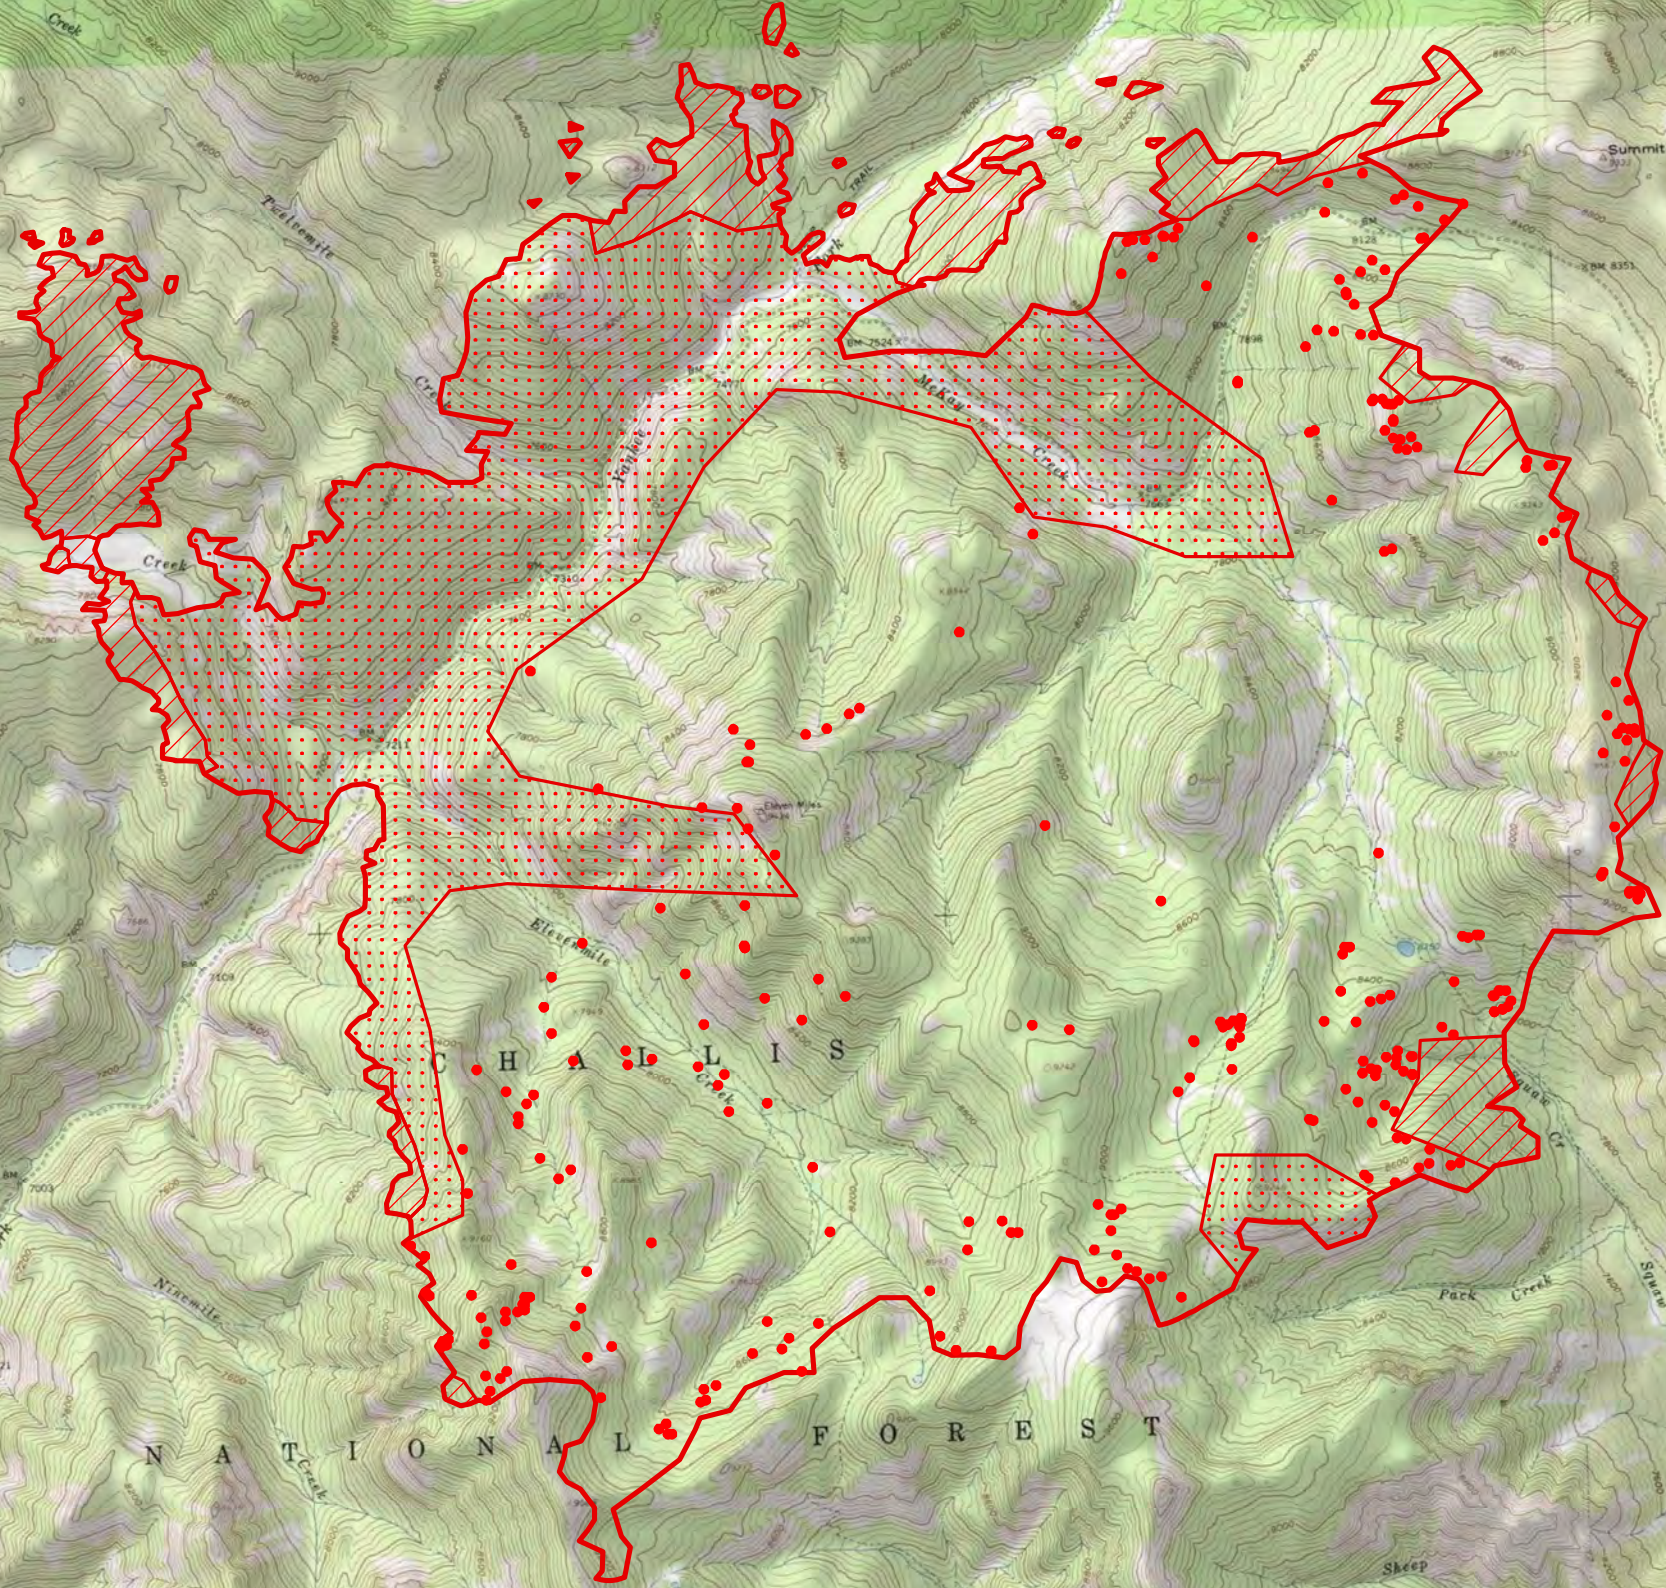

Elevenmile Fire
Heat Acres: 9,642
ID-SCF-015218
Infrared Interpretation
Imagery Date:
08/29/2015 2115 Hrs

- Heat Perimeter
- Intense Heat Areas
- Scattered Heat Areas

IRIN: K Felker
Map produced:
8/29/2015 2305 hrs

NAD 1983 UTM Zone 11N

Copyright © 2015 National Geographic Society, Inc.