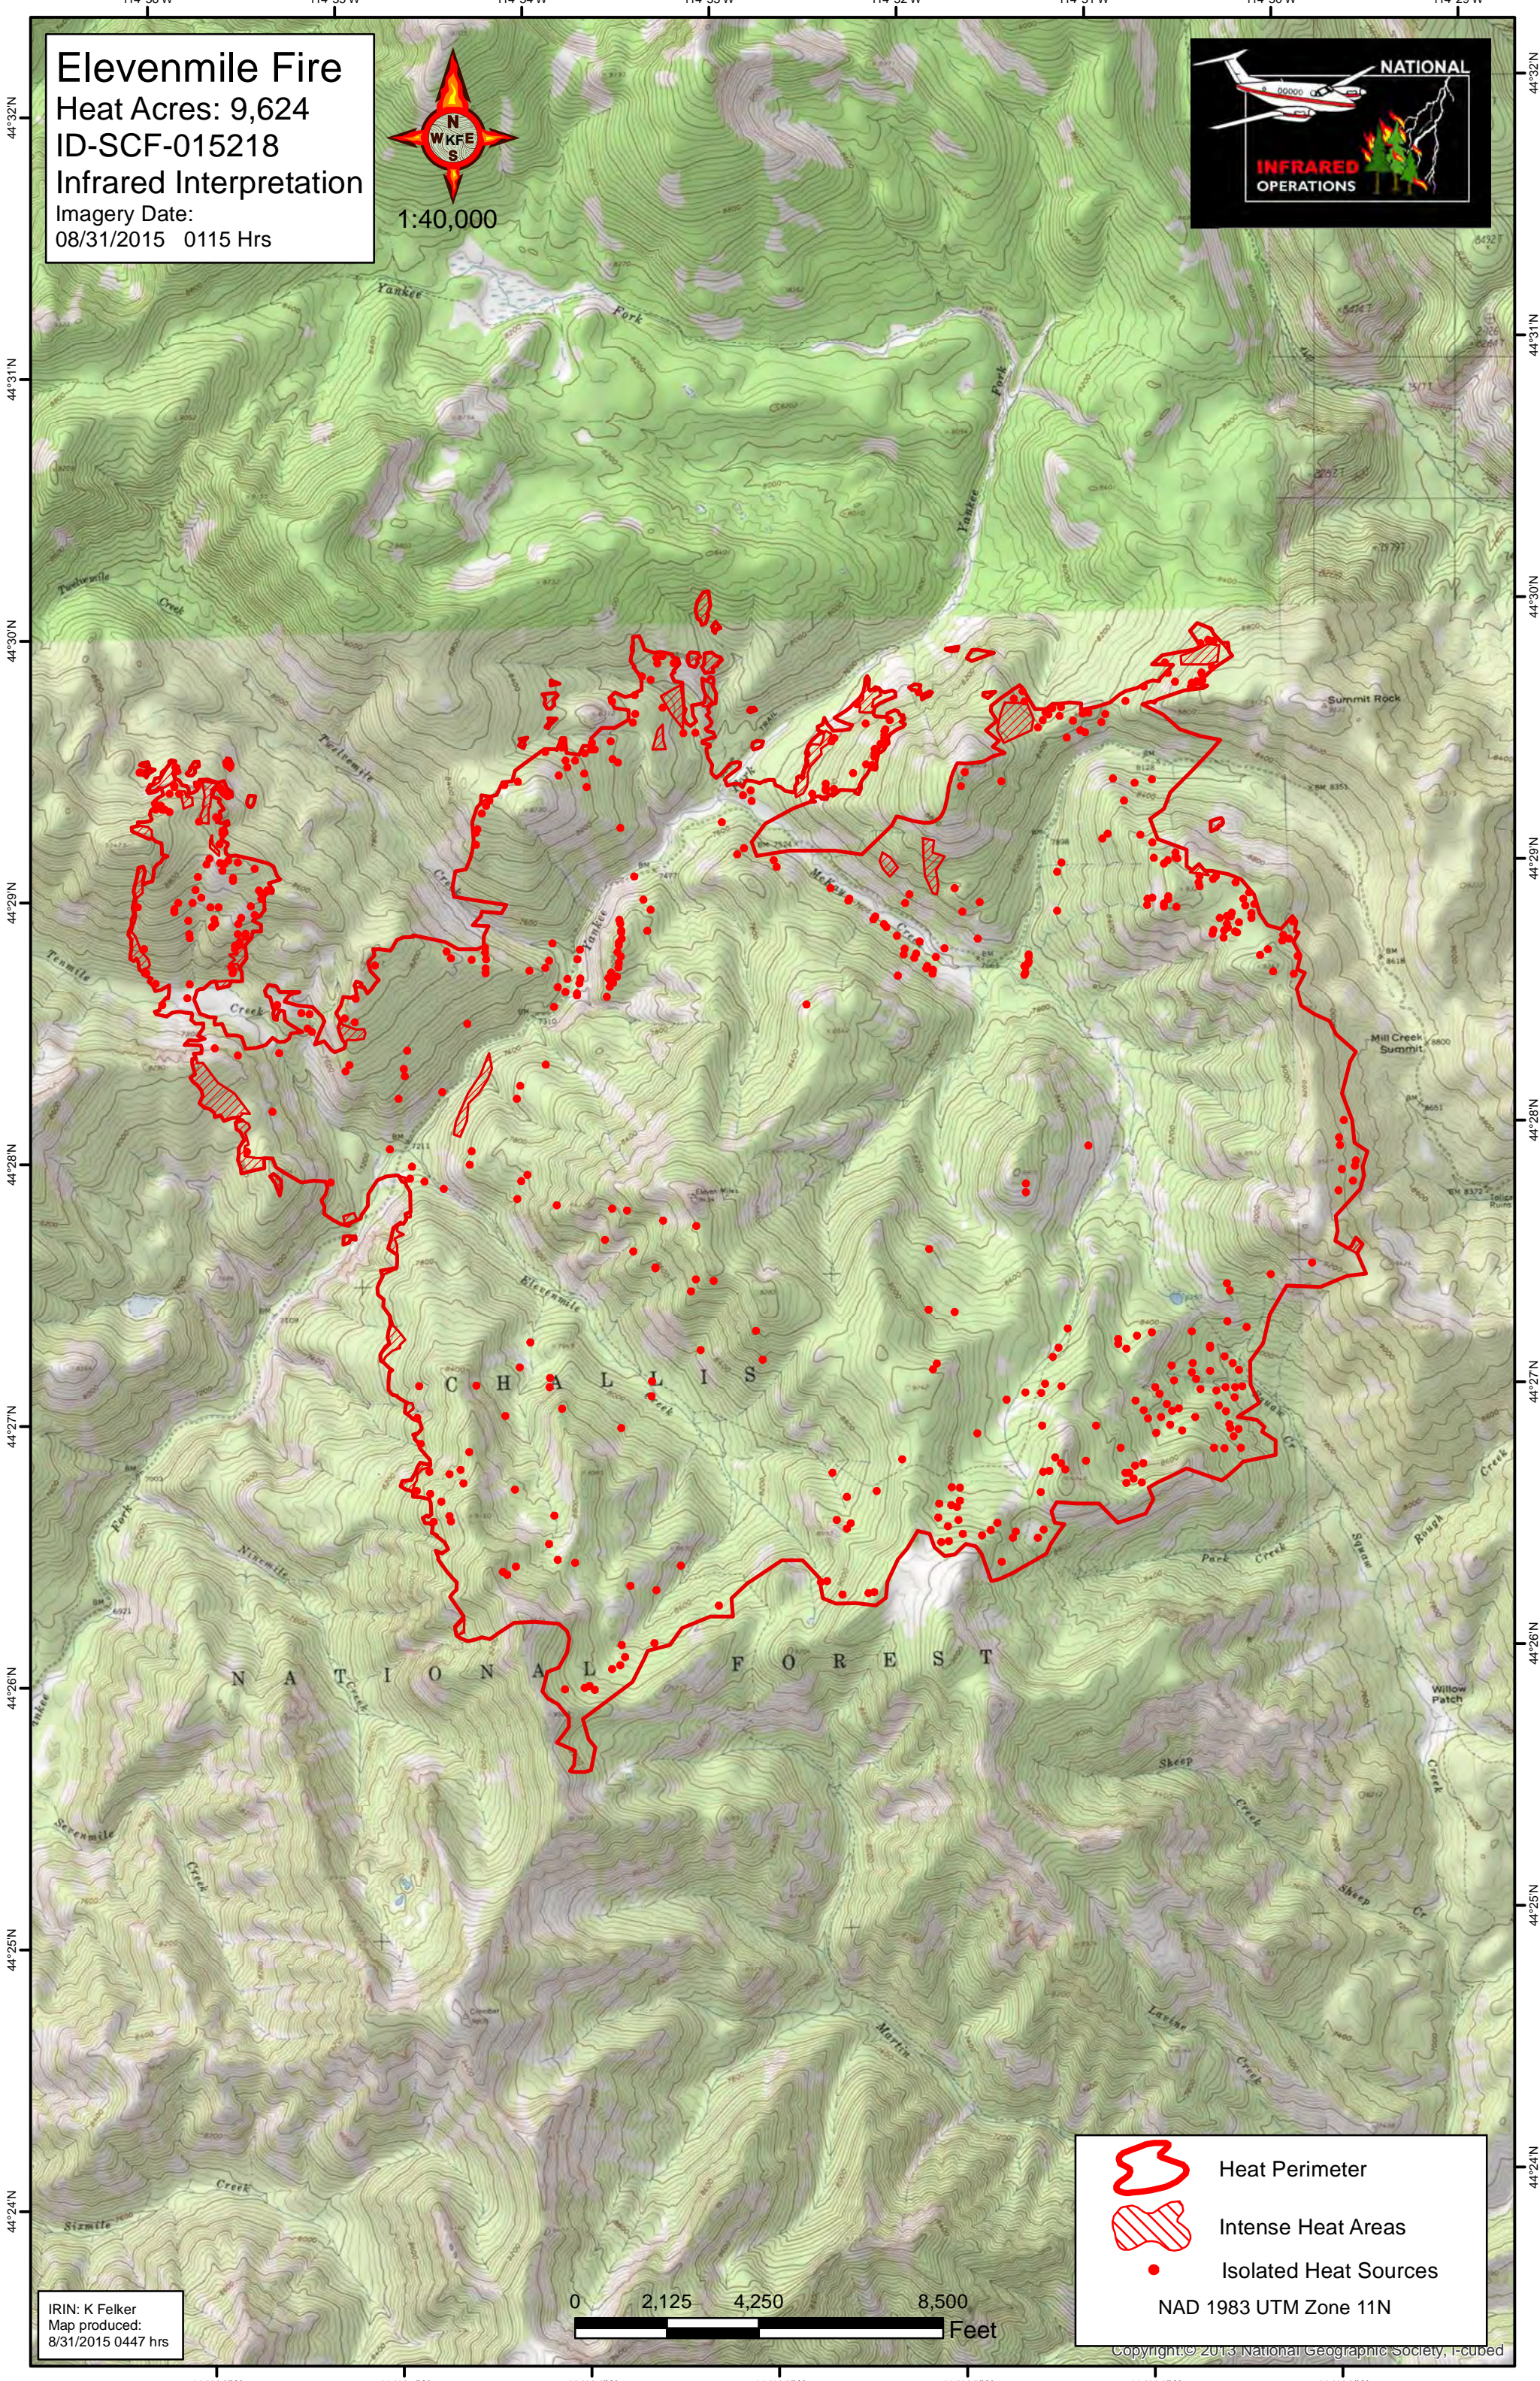

Elevenmile Fire
Heat Acres: 9,624
ID-SCF-015218
Infrared Interpretation
Imagery Date:
08/31/2015 0115 Hrs

C H A L L I S
N A T I O N A L F O R E S T

- Heat Perimeter
 - Intense Heat Areas
 - Isolated Heat Sources
- NAD 1983 UTM Zone 11N

IRIN: K Felker
Map produced:
8/31/2015 0447 hrs