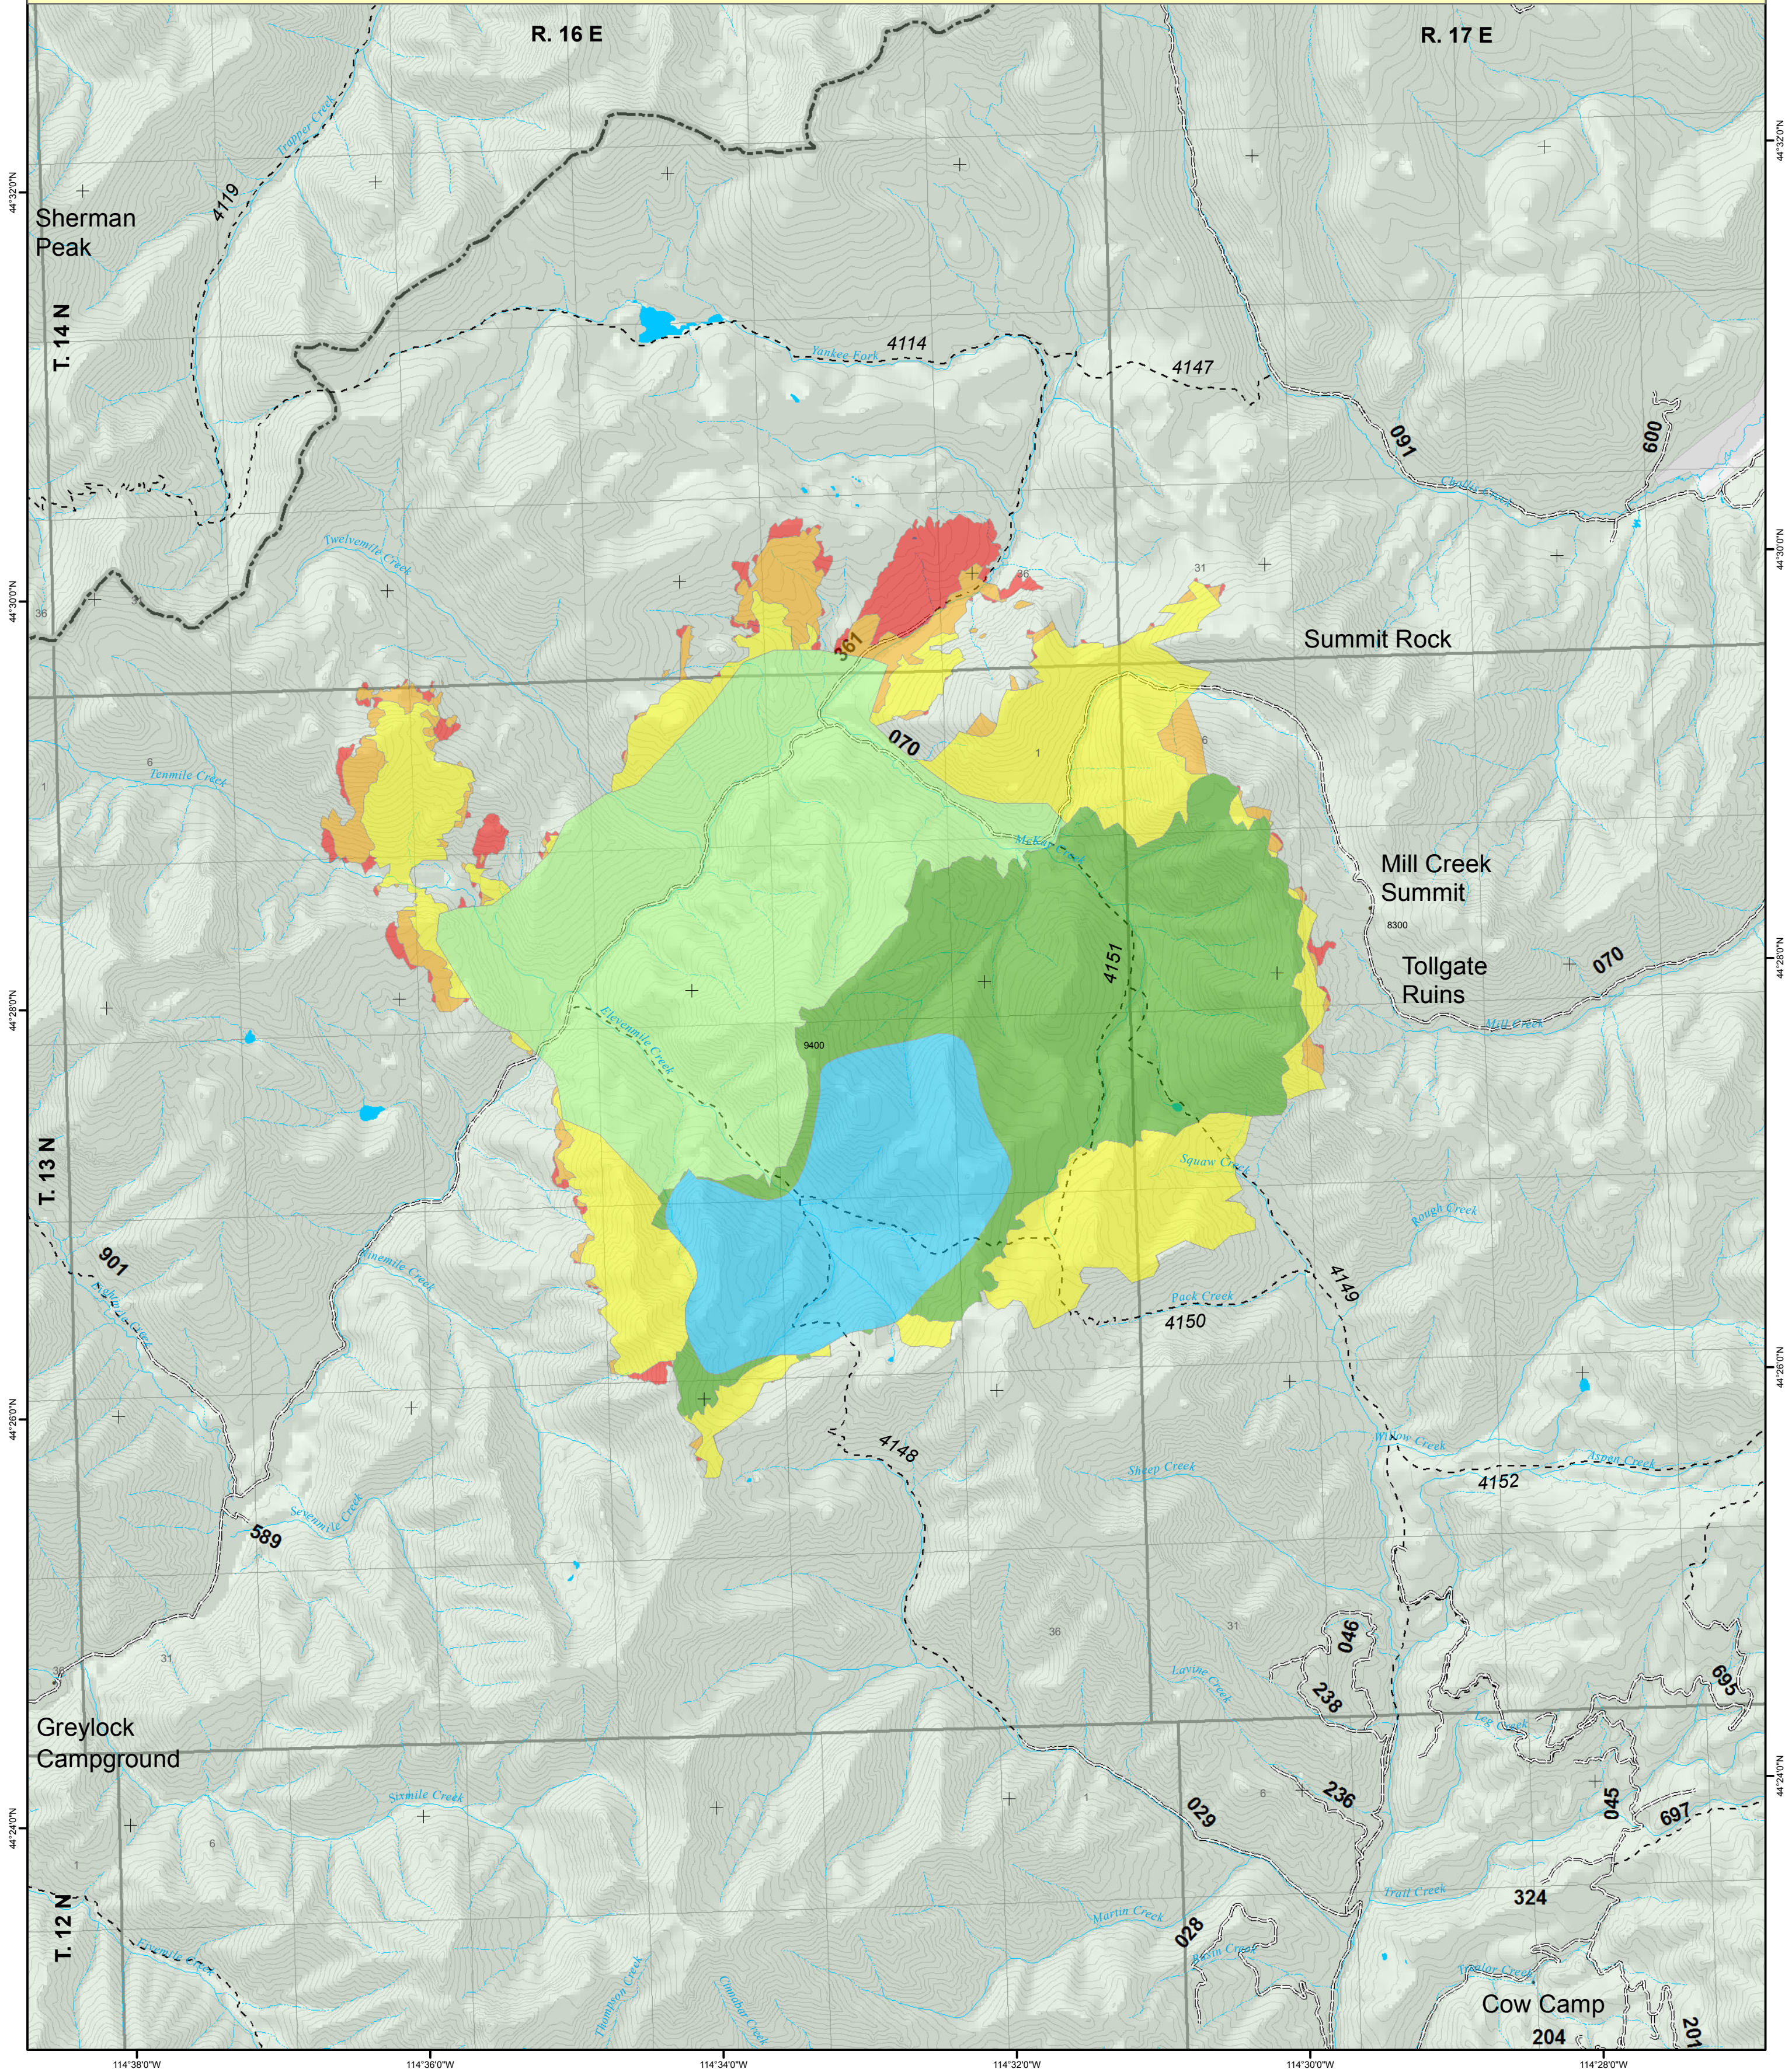

114°38'0"W 114°36'0"W 114°34'0"W 114°32'0"W 114°30'0"W 114°28'0"W

Eleven Mile Fire ID-SCF-015218 Progression Map September 3, 2015 10,387 Acres

Blue	August 26, 2015 - 1384 Acres
Green	August 27, 2015 - 3973 Acres
Light Green	August 28, 2015 - 7263 Acres
Yellow	August 30, 2015 - 9641 Acres
Orange	September 2, 2015 - 10,077 Acres
Red	September 3, 2015 - 10387 Acres

0 0.1250.25 Miles 0.5 0.75 1

All data depicted on this map has been projected to the Universal Transverse Mercator coordinate system using the NAD 1983 datum.

114°38'0"W 114°36'0"W 114°34'0"W 114°32'0"W 114°30'0"W 114°28'0"W