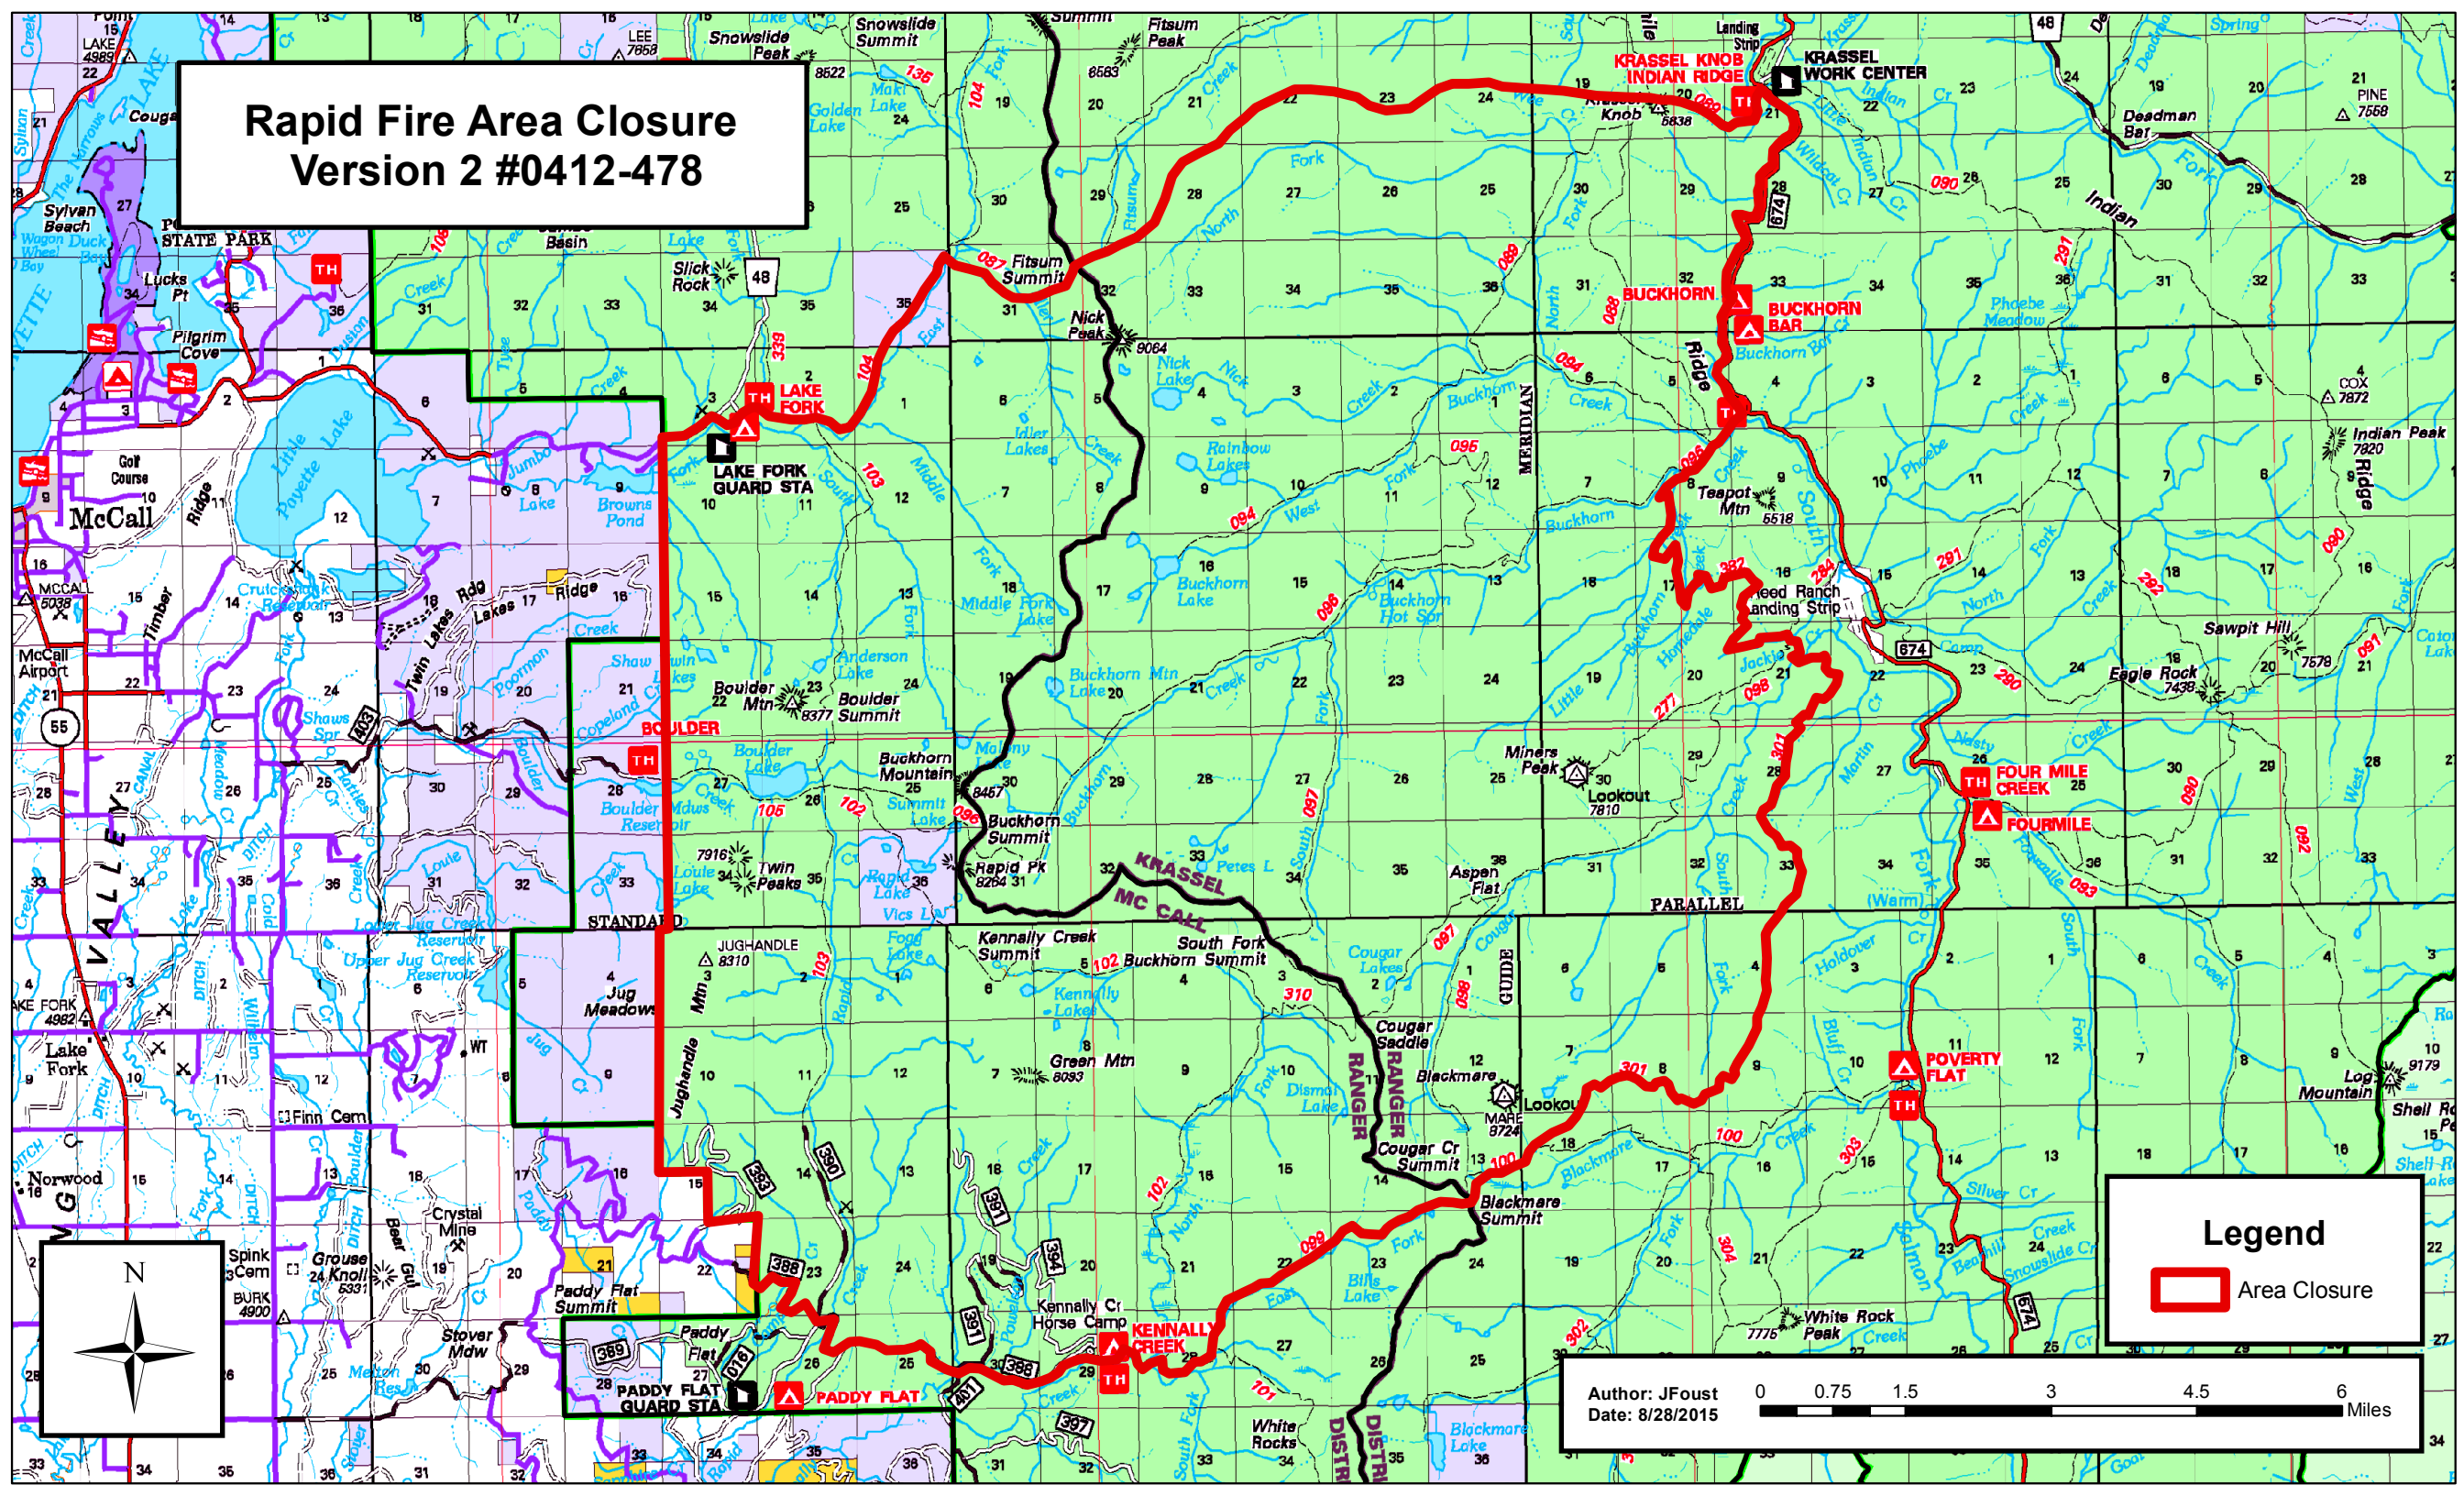

# Rapid Fire Area Closure Version 2 #0412-478

### Legend

 Area Closure

Author: JFoust  
Date: 8/28/2015

0 0.75 1.5 3 4.5 6 Miles