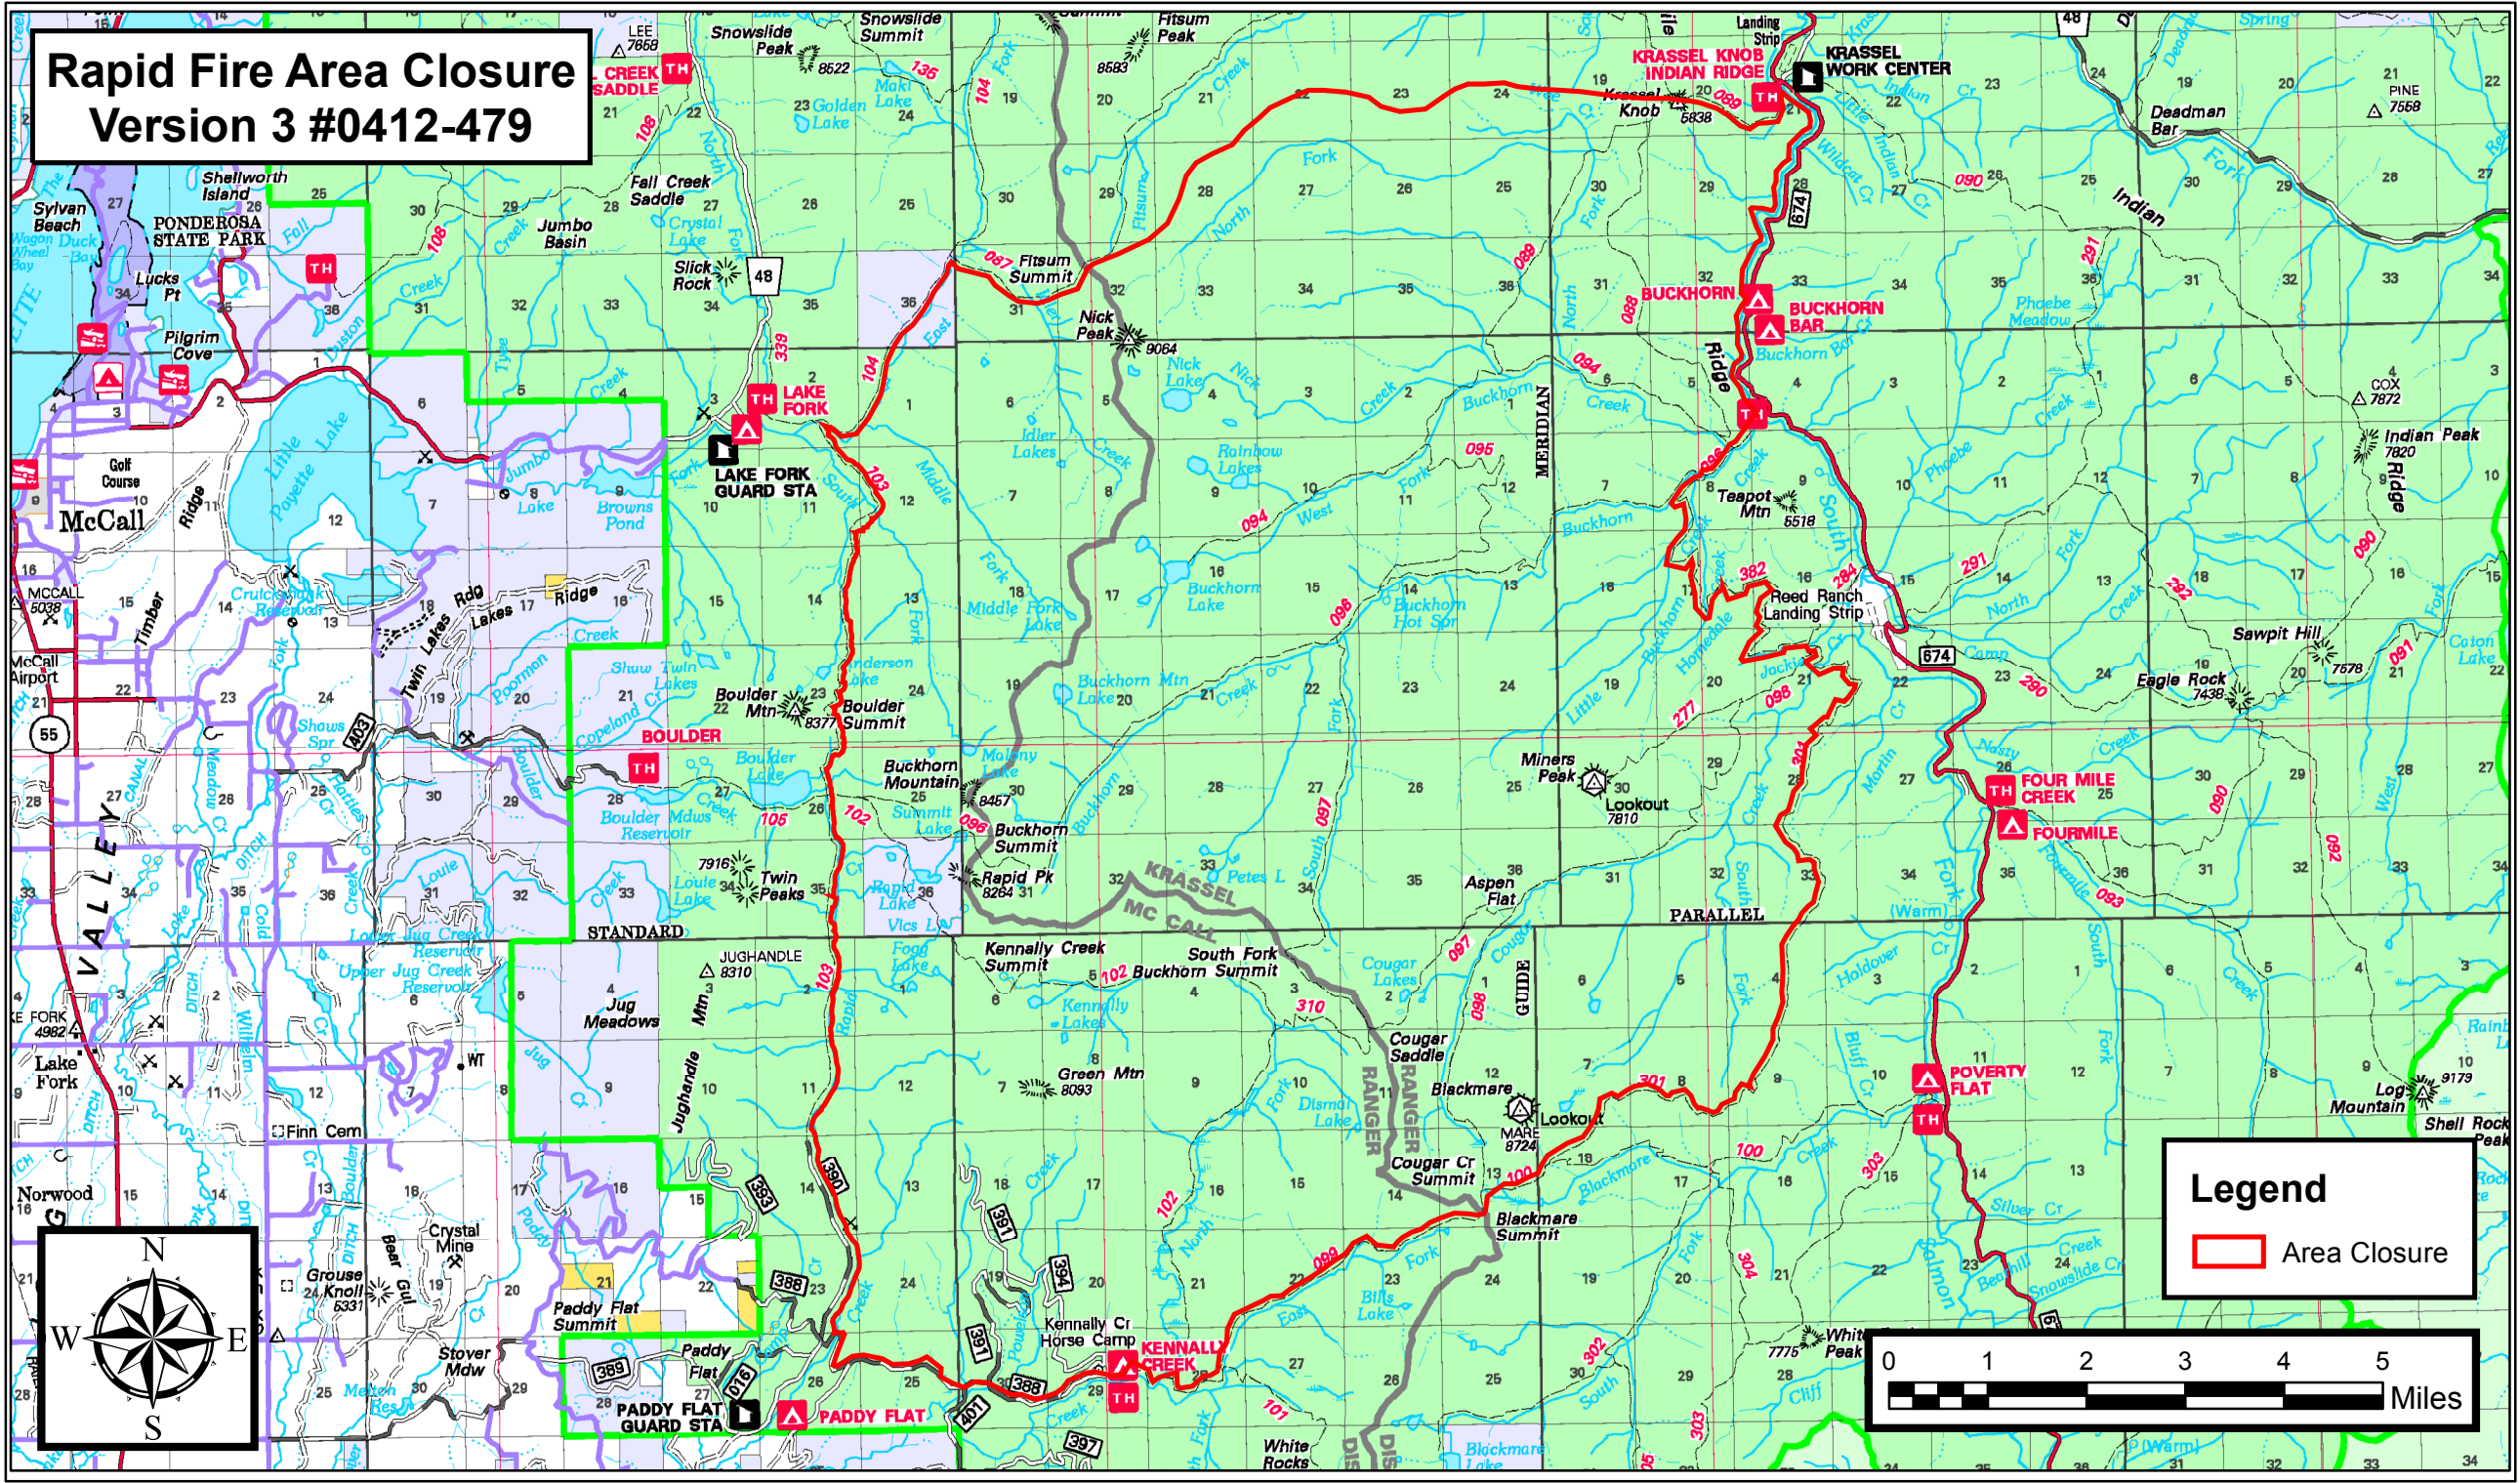

Rapid Fire Area Closure Version 3 #0412-479

Legend

 Area Closure