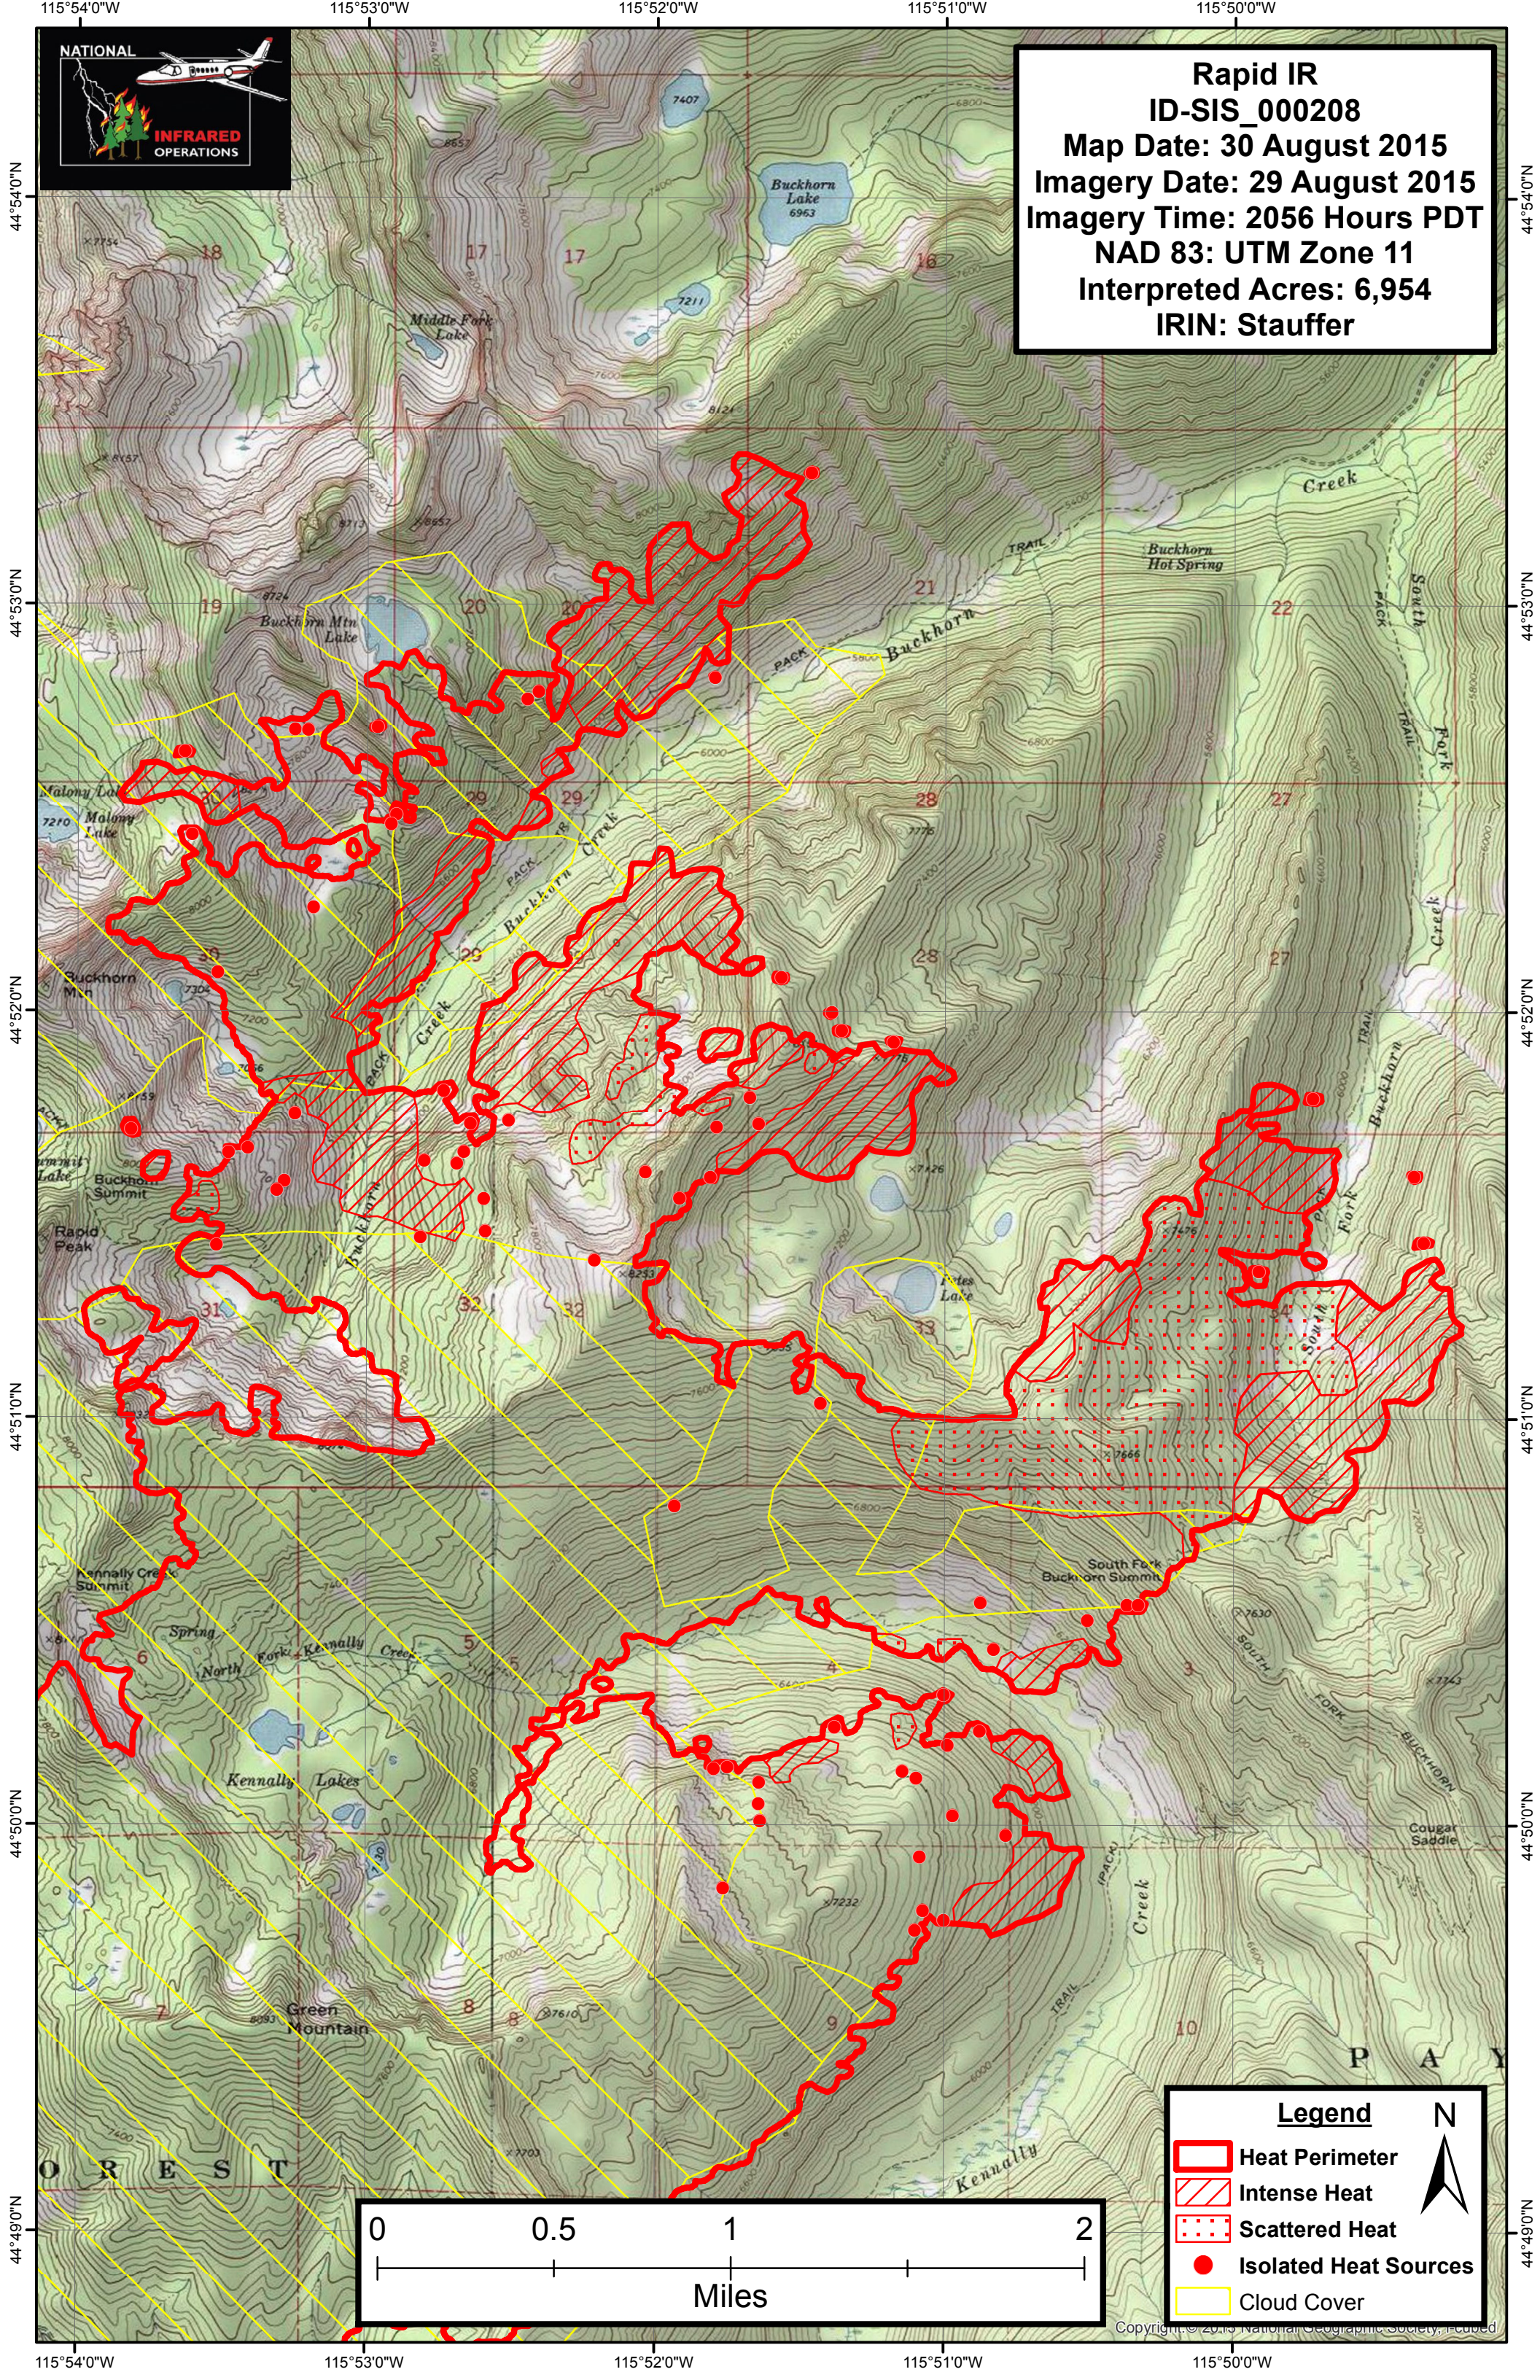

Rapid IR
ID-SIS_000208
Map Date: 30 August 2015
Imagery Date: 29 August 2015
Imagery Time: 2056 Hours PDT
NAD 83: UTM Zone 11
Interpreted Acres: 6,954
IRIN: Stauffer

Legend

- Heat Perimeter
- Intense Heat
- Scattered Heat
- Isolated Heat Sources
- Cloud Cover

N