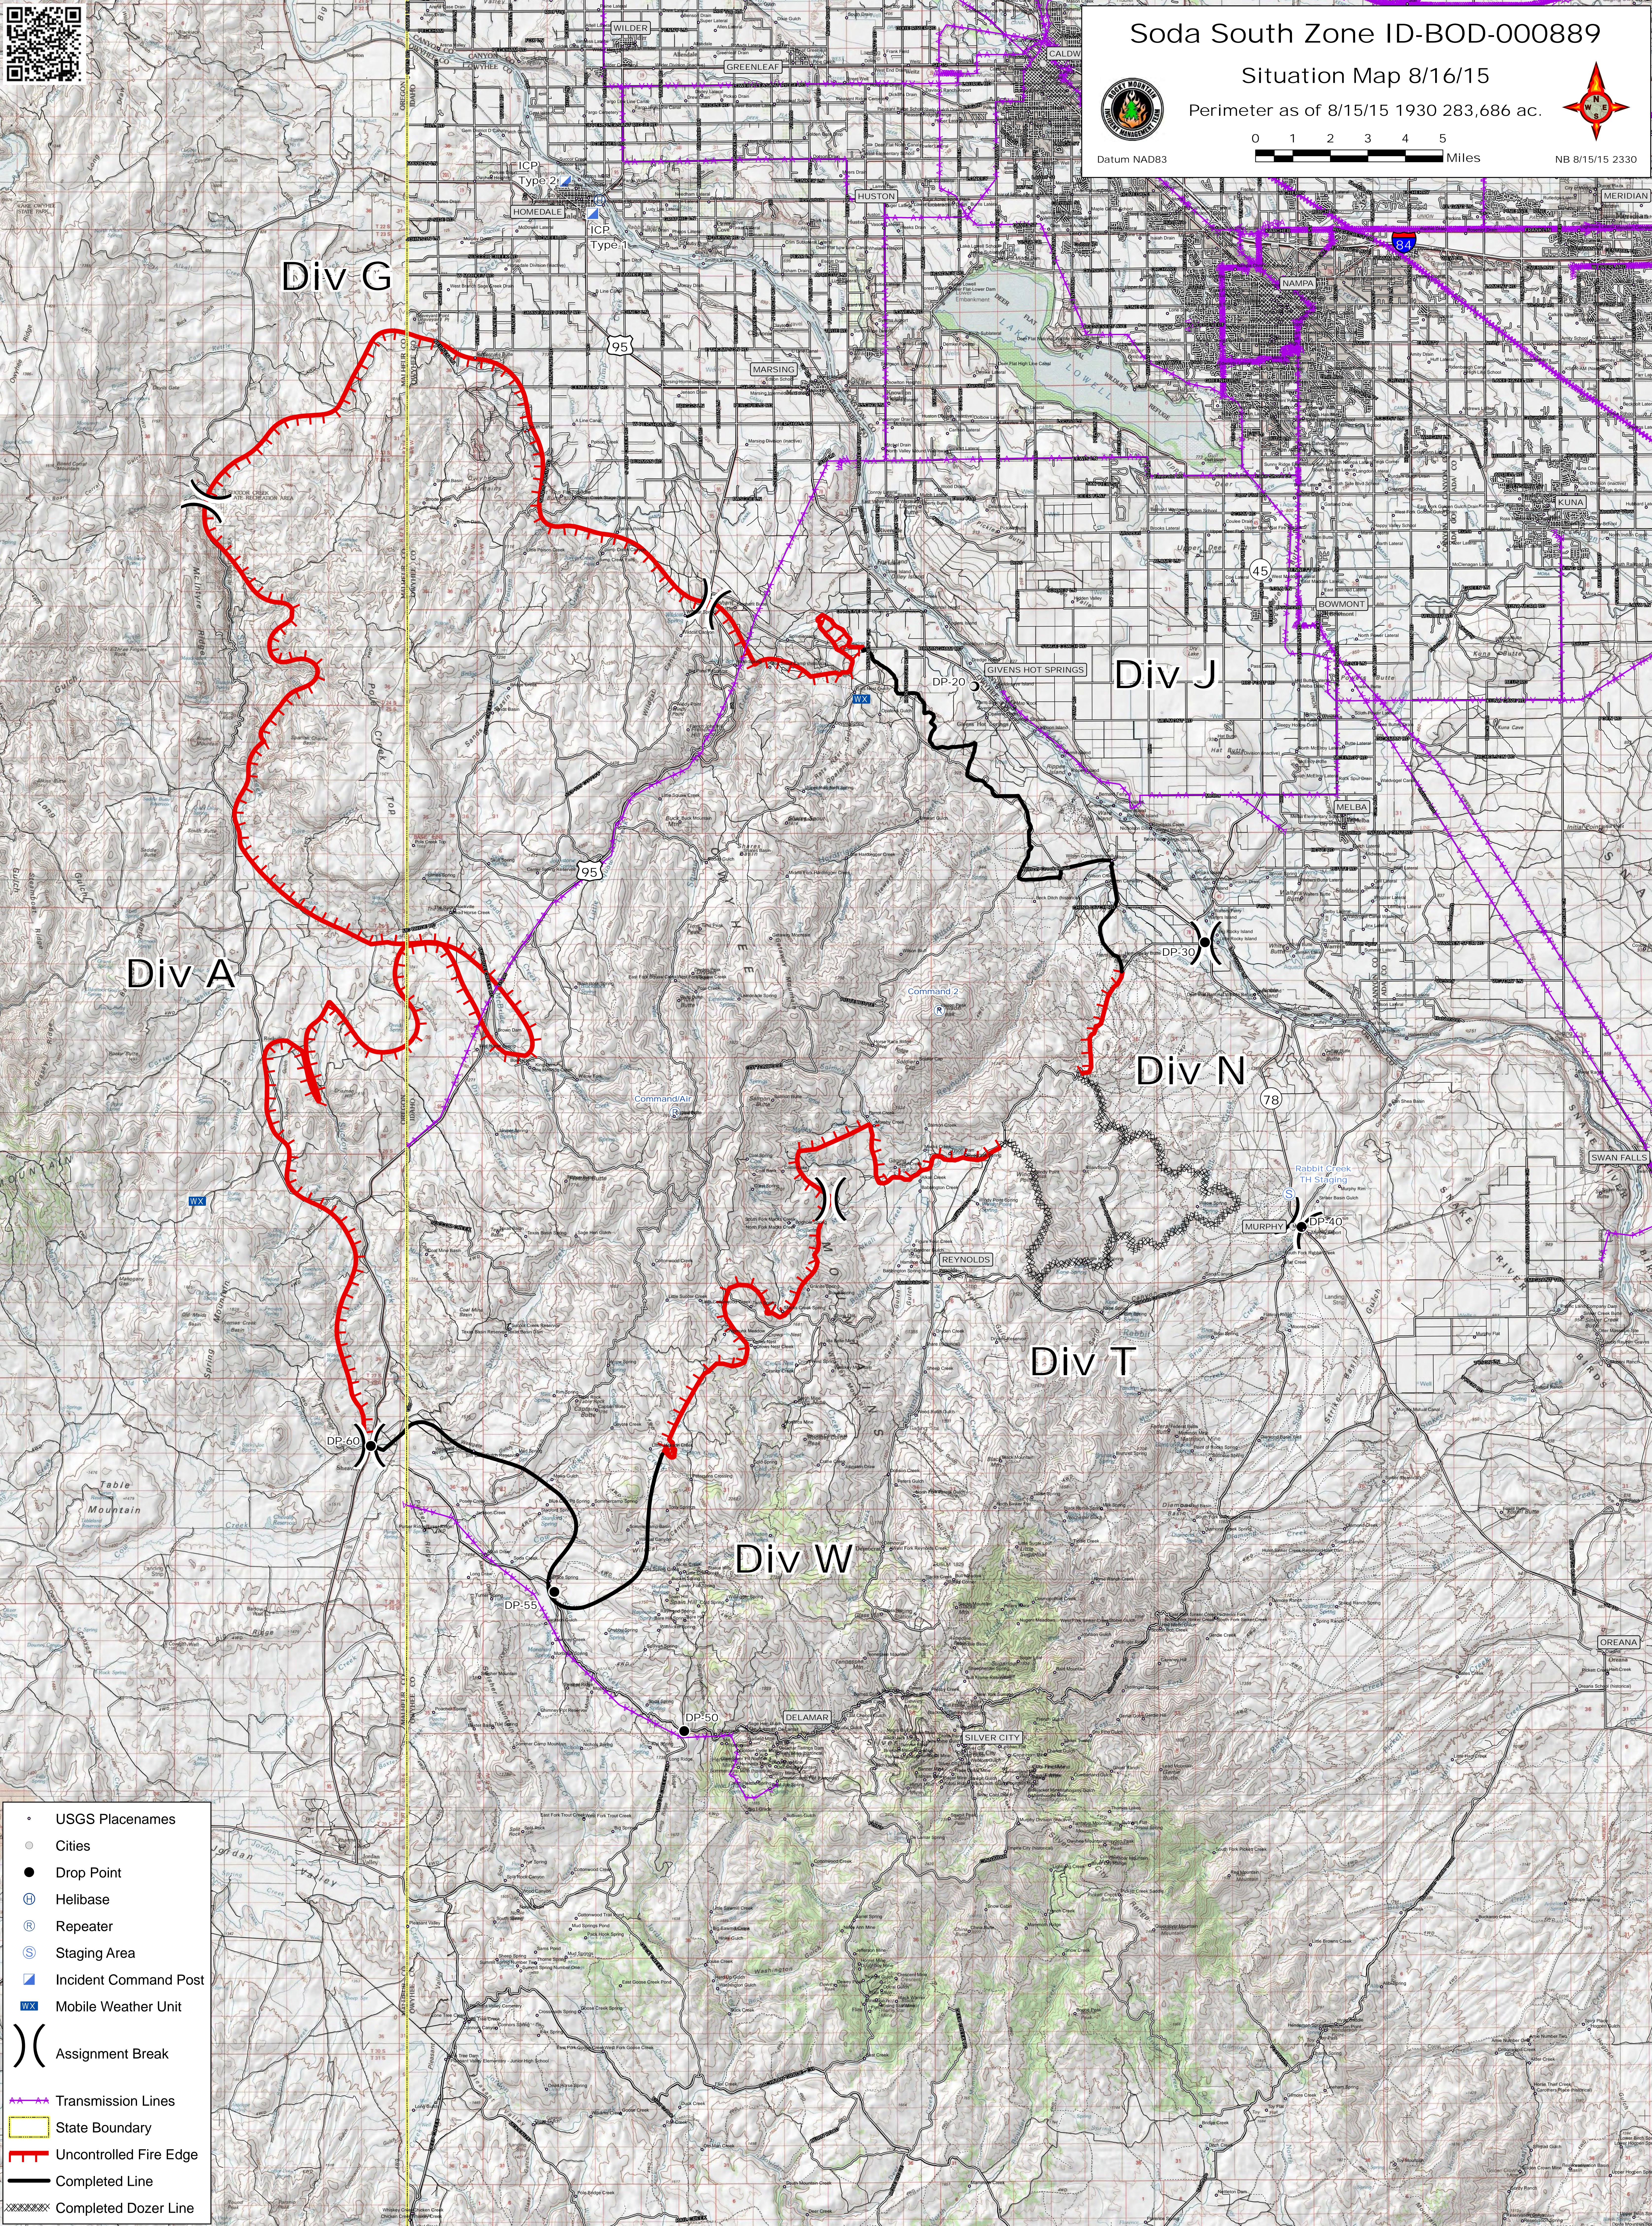

# Soda South Zone ID-BOD-000889

Situation Map 8/16/15

Perimeter as of 8/15/15 1930 283,686 ac.

Datum NAD83

NB 8/15/15 2330

- USGS Placenames
- Cities
- Drop Point
- ⊕ Helibase
- Ⓡ Repeater
- Ⓢ Staging Area
- Ⓜ Incident Command Post
- Ⓜ Mobile Weather Unit
- )) Assignment Break
- Transmission Lines
- ▭ State Boundary
- ▬ Uncontrolled Fire Edge
- ▬ Completed Line
- ▬ Completed Dozer Line