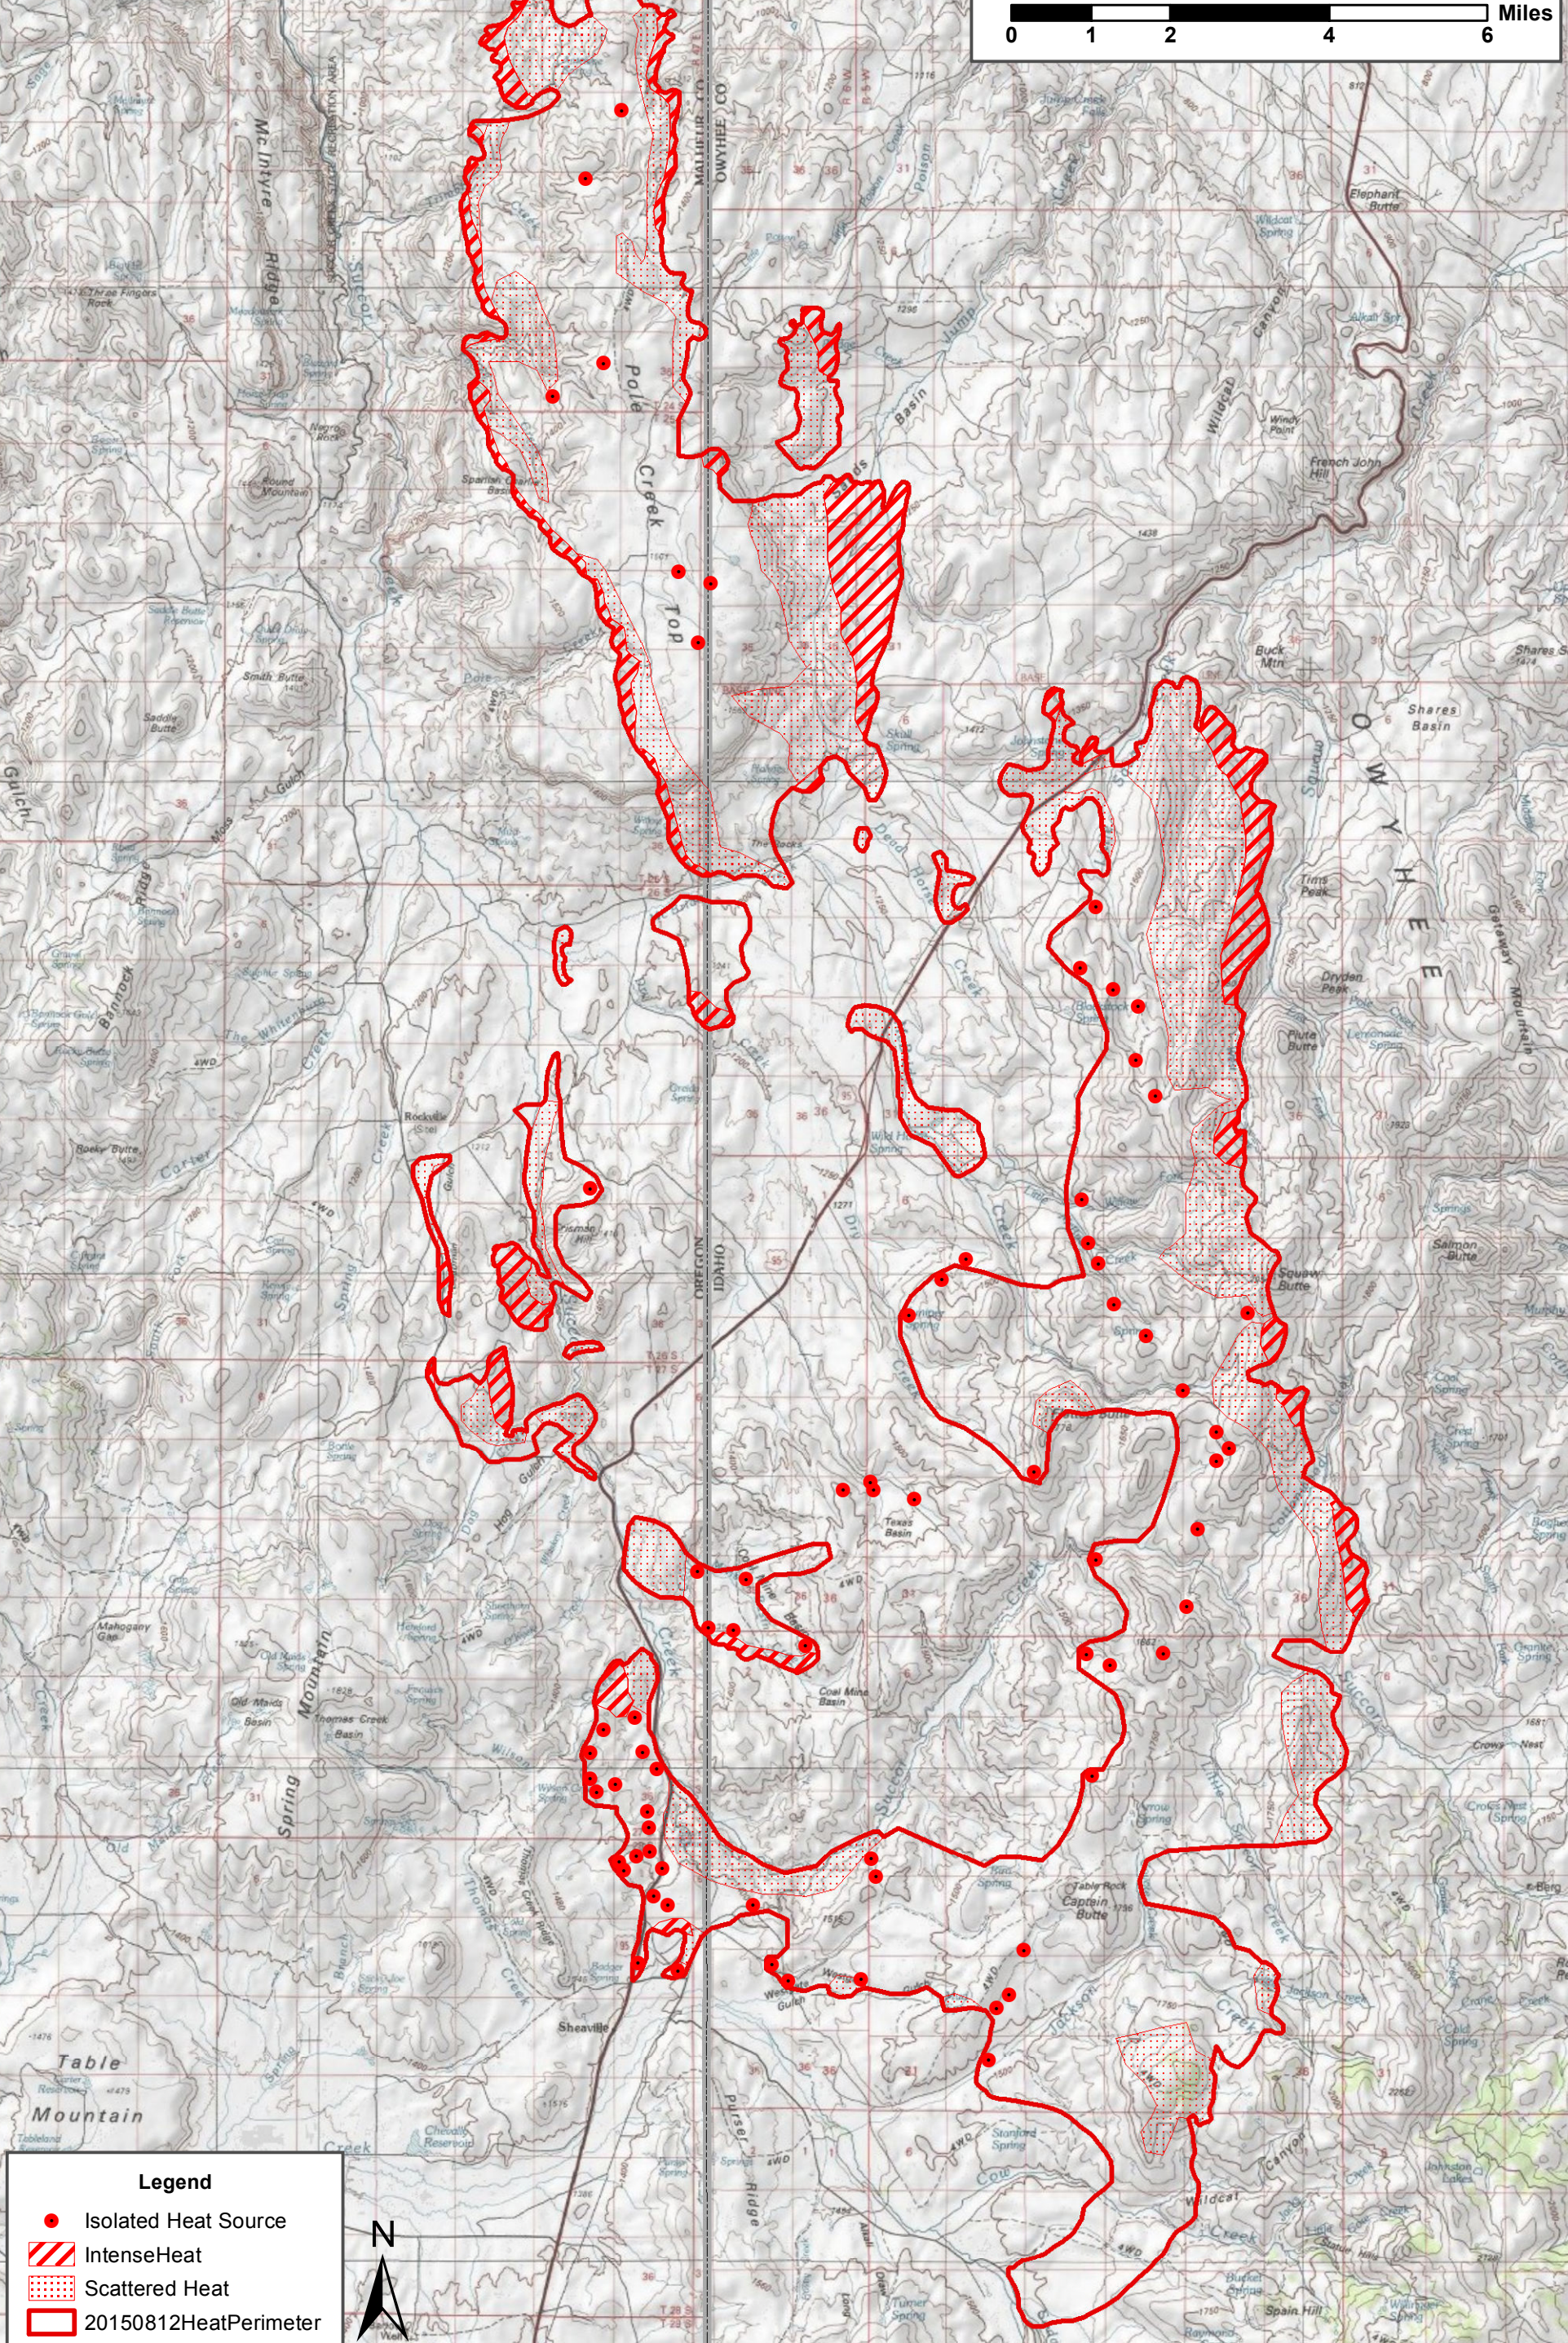

**Soda Fire- ID-BOD-000889**

Infrared Heat Sources: 12 August 2015 0218 MDT  
 Perimeter Acres 64,297 Growth since last period: N/A  
 IR Interpreter: B. Teats

**Legend**

- Isolated Heat Source
- IntenseHeat
- Scattered Heat
- 20150812HeatPerimeter