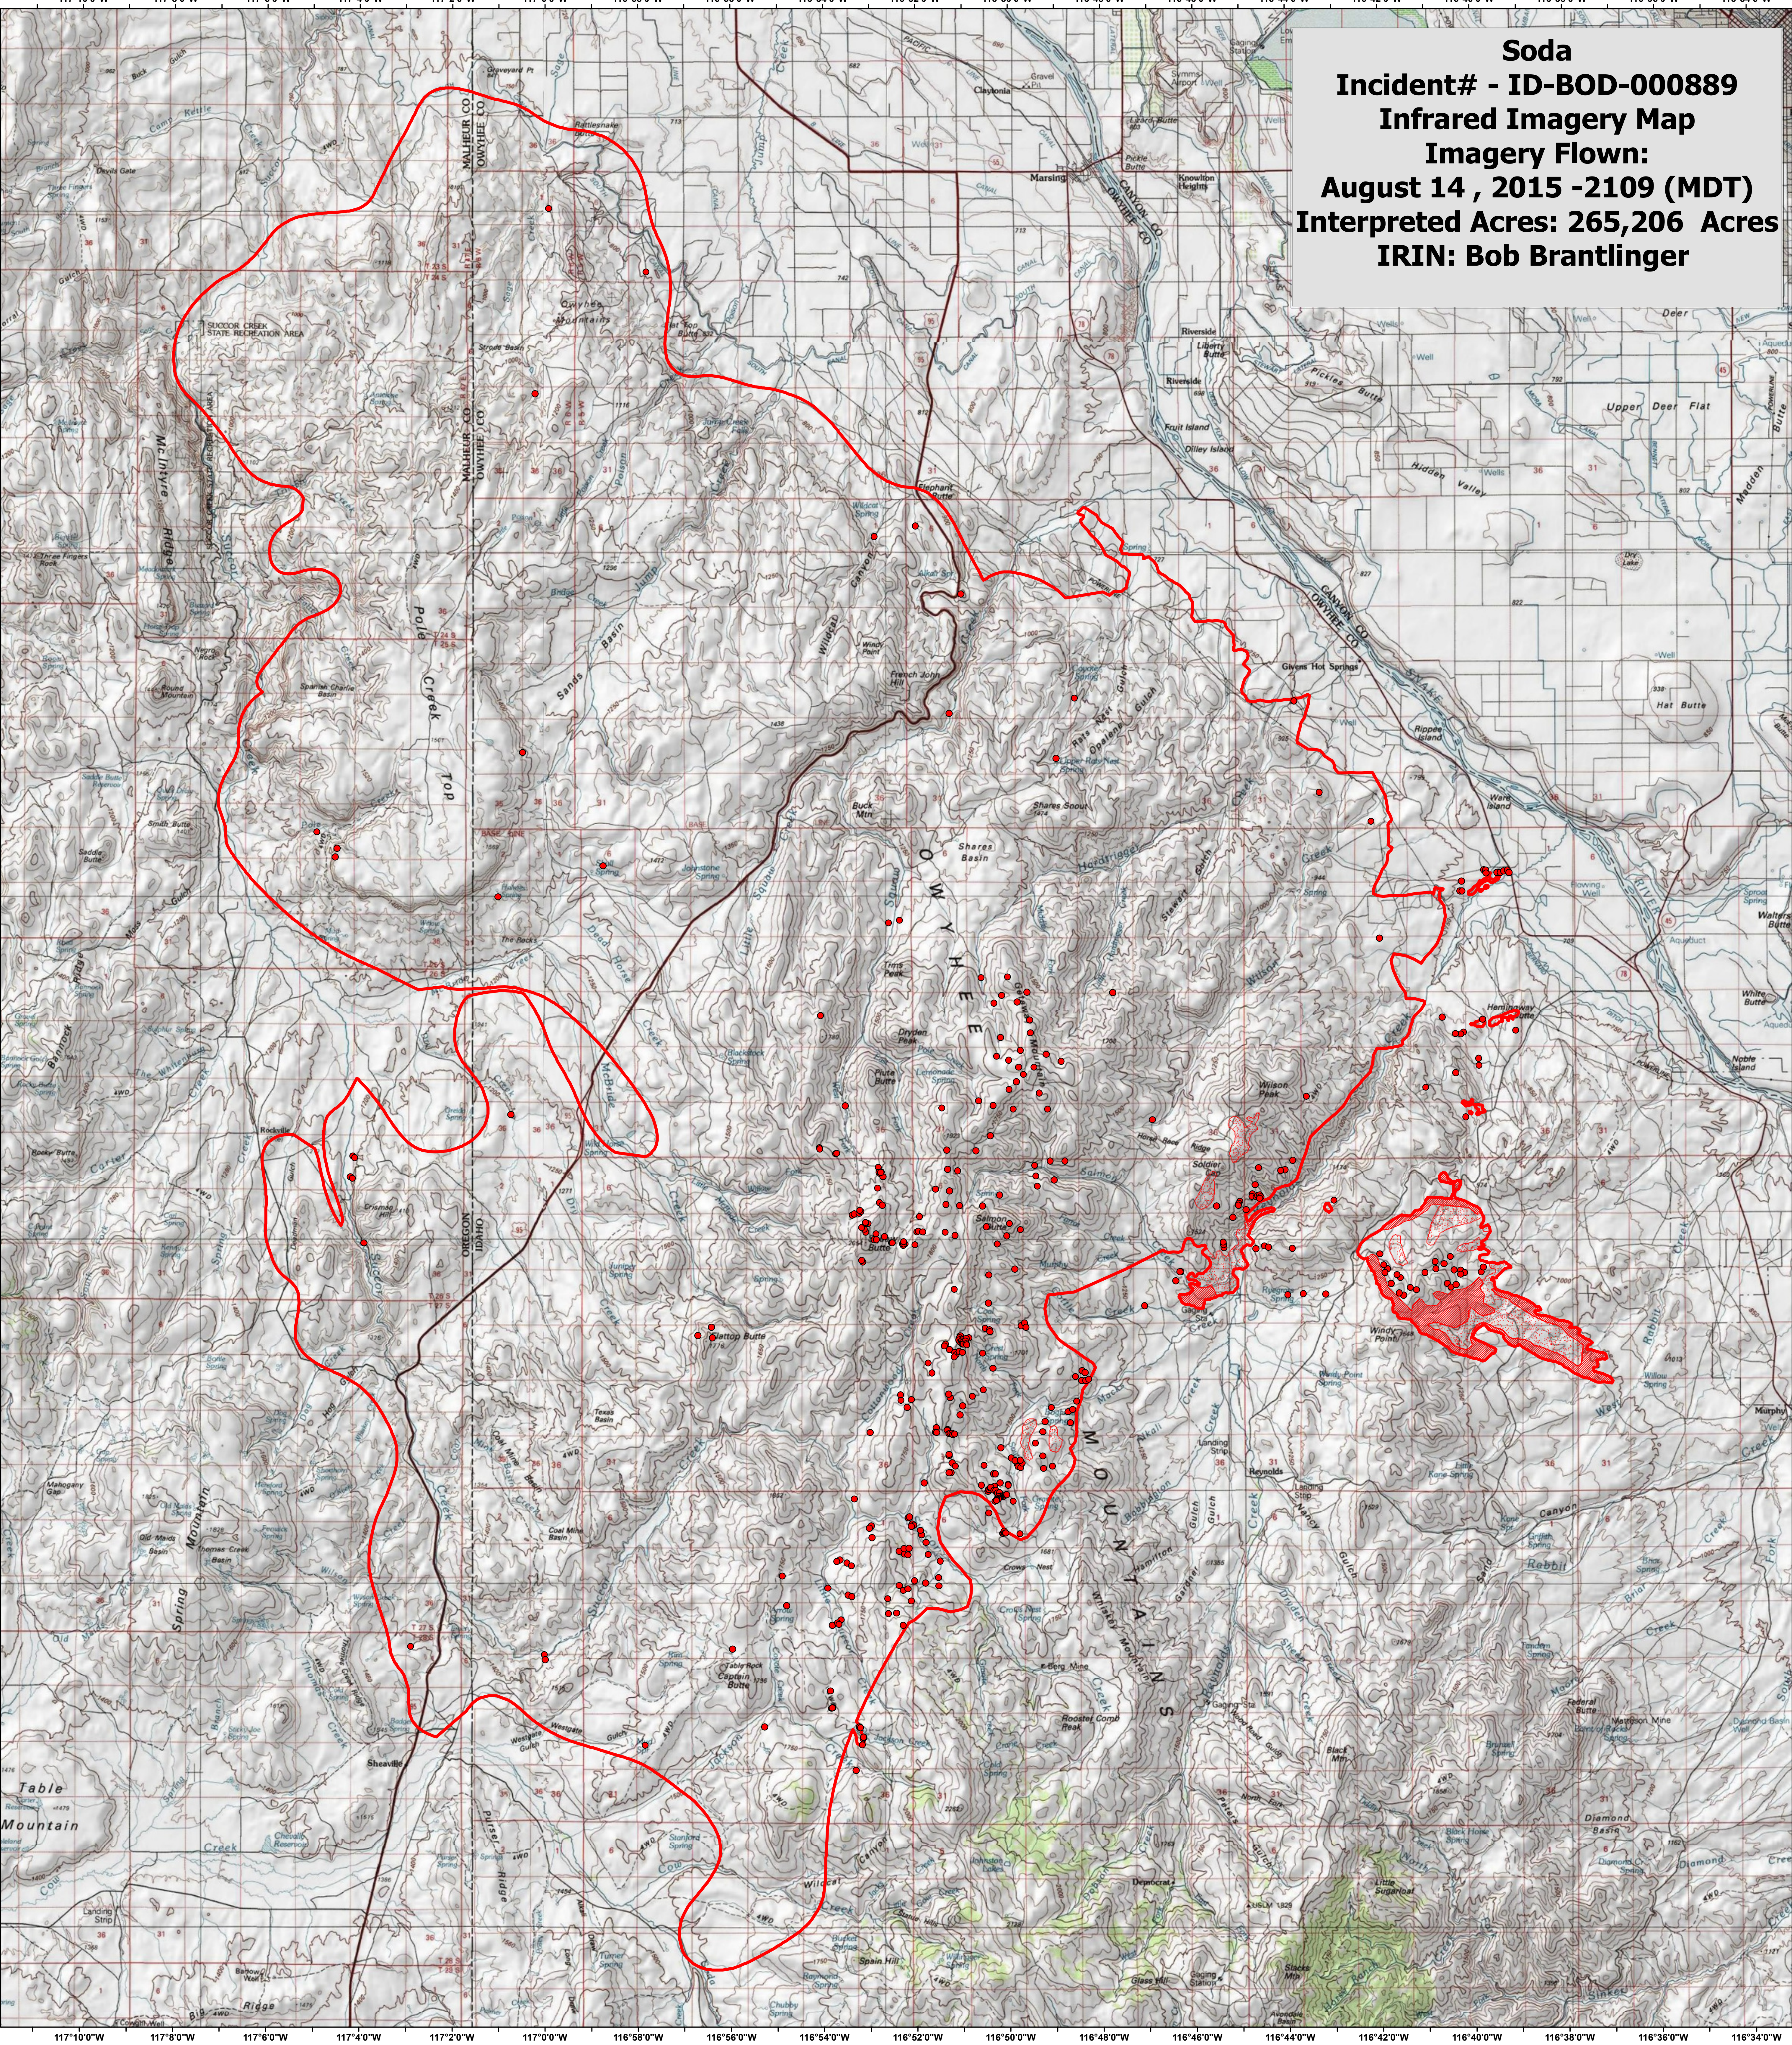

Soda
Incident# - ID-BOD-000889
Infrared Imagery Map
Imagery Flown:
August 14, 2015 -2109 (MDT)
Interpreted Acres: 265,206 Acres
IRIN: Bob Brantlinger

Legend

-  **Heat Perimeter**
-  **Intense Heat**
-  **Isolated Heat Source**
-  **Scattered Heat Source**