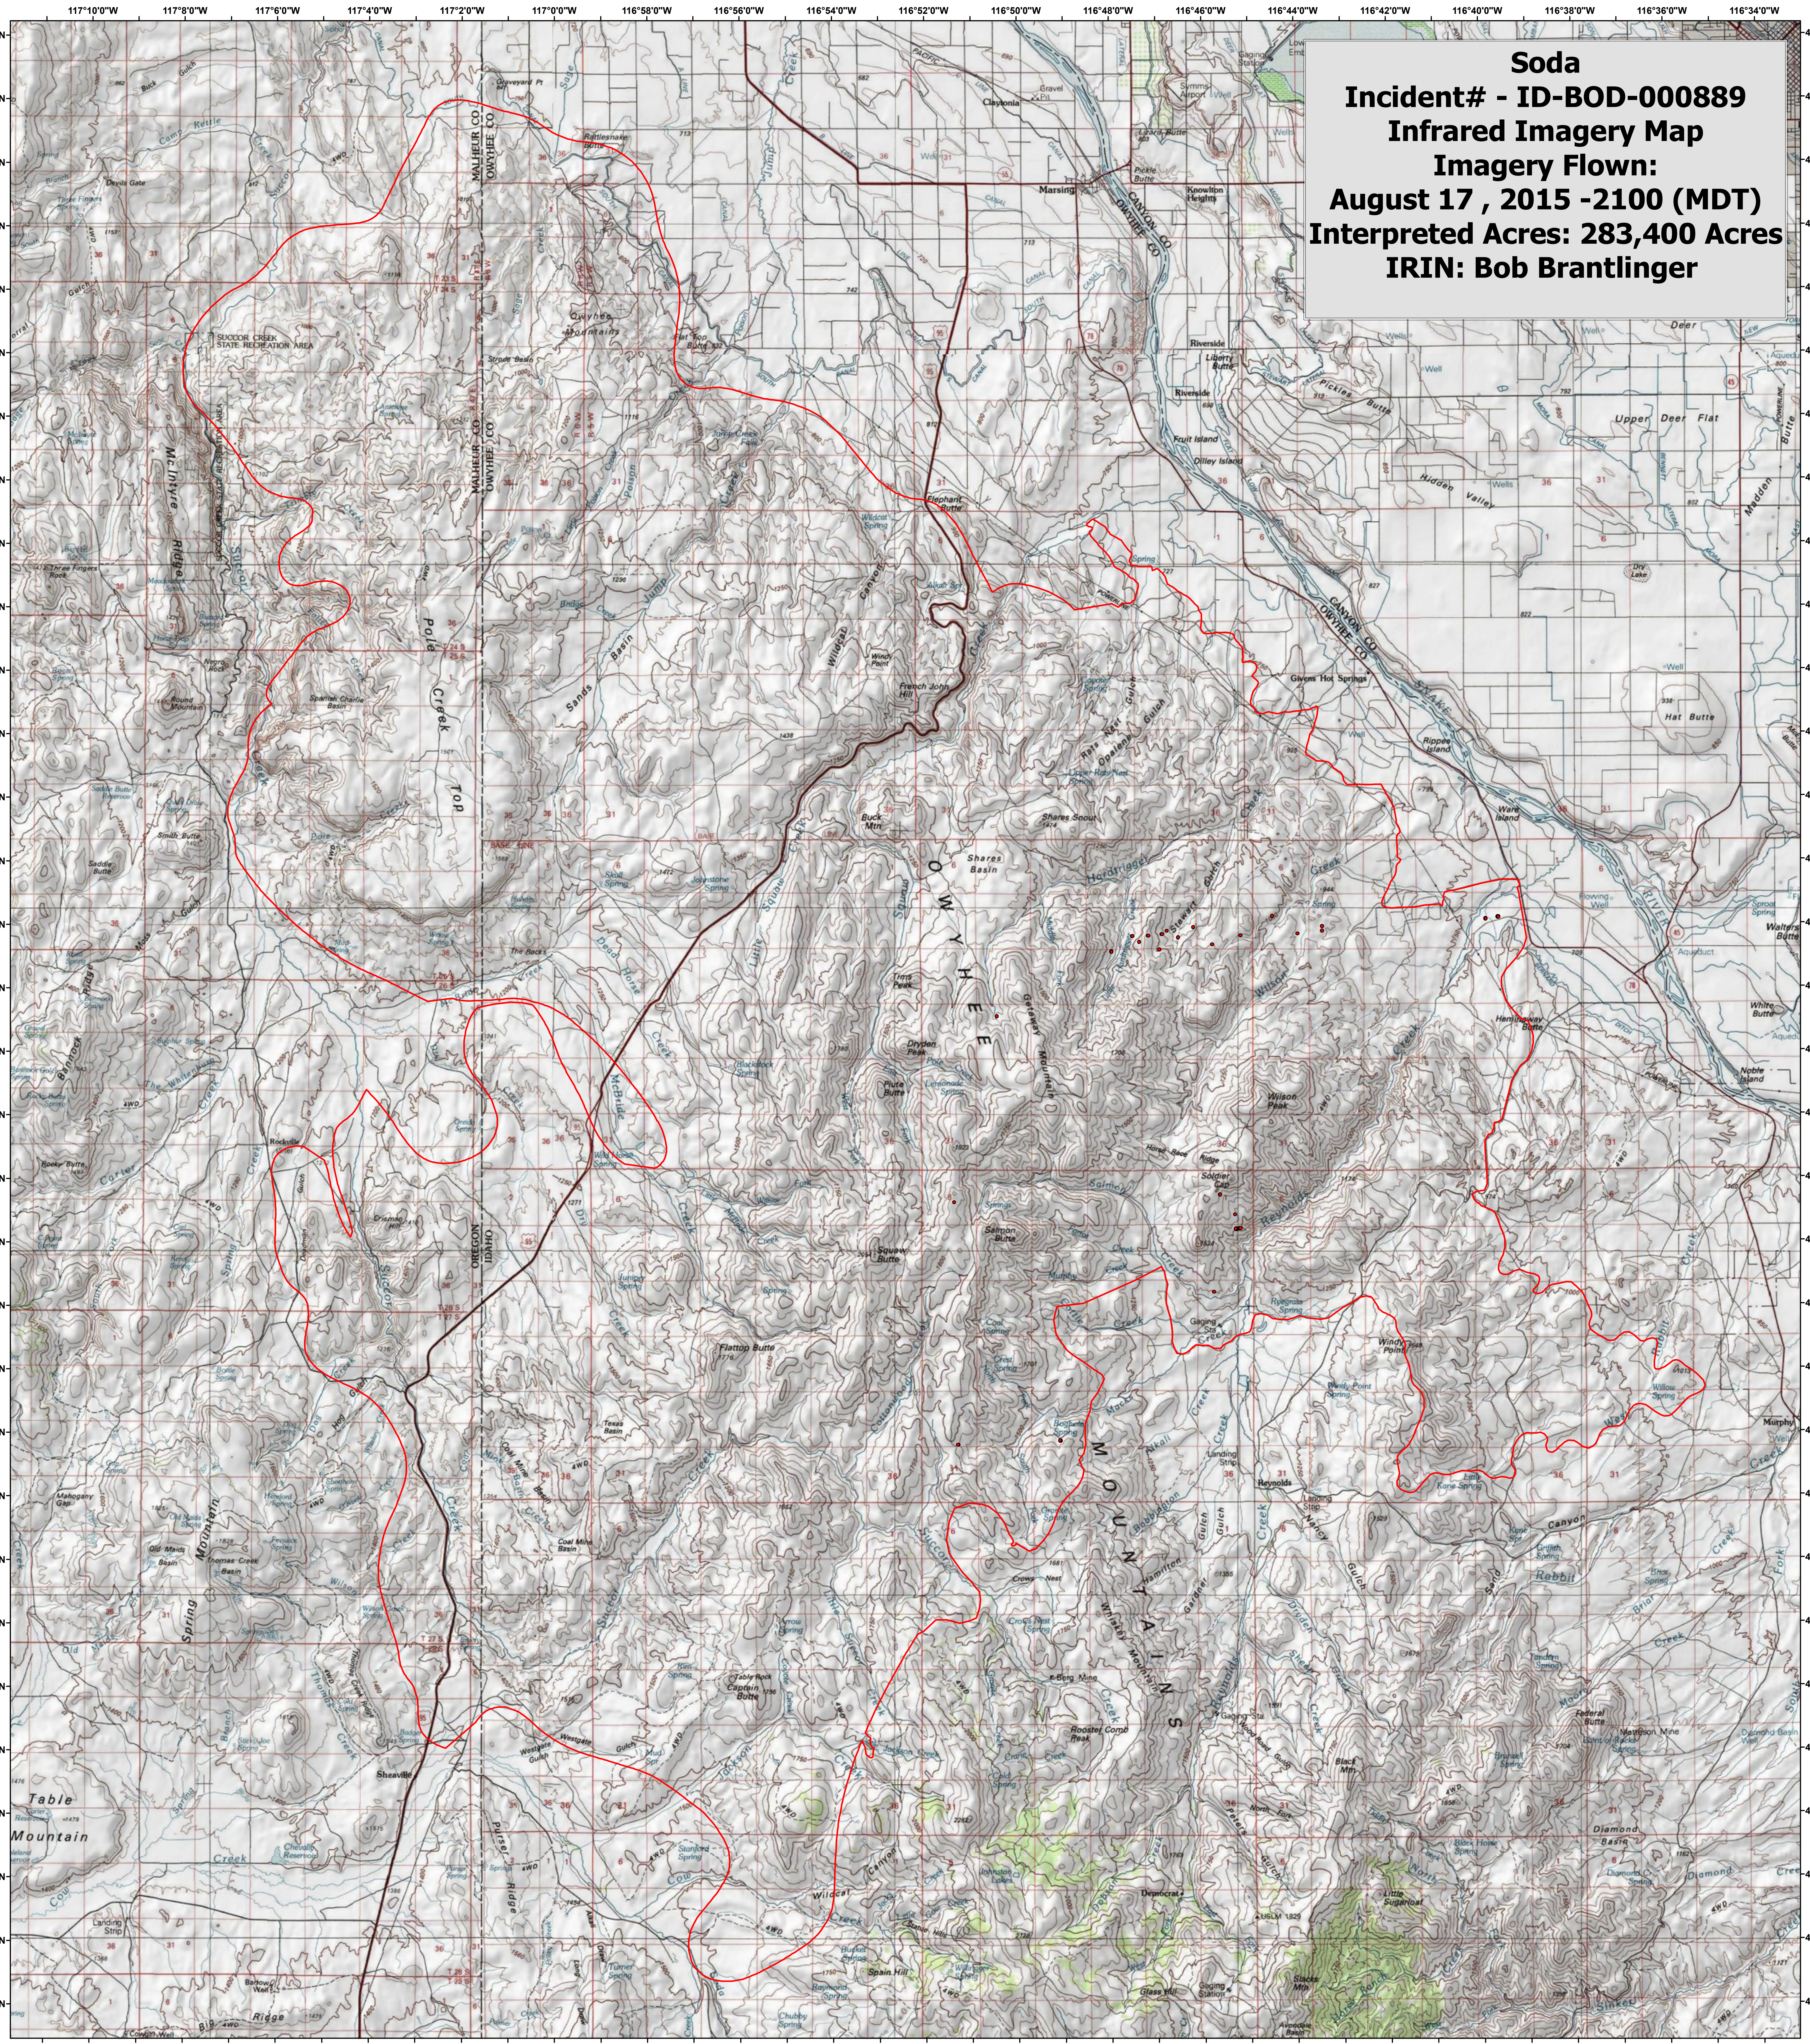

**Soda**  
**Incident# - ID-BOD-000889**  
**Infrared Imagery Map**  
**Imagery Flown:**  
**August 17, 2015 -2100 (MDT)**  
**Interpreted Acres: 283,400 Acres**  
**IRIN: Bob Brantlinger**

**Legend**

- Heat Perimeter**
- Intense Heat**
- Isolated Heat Source**
- Scattered Heat Source**