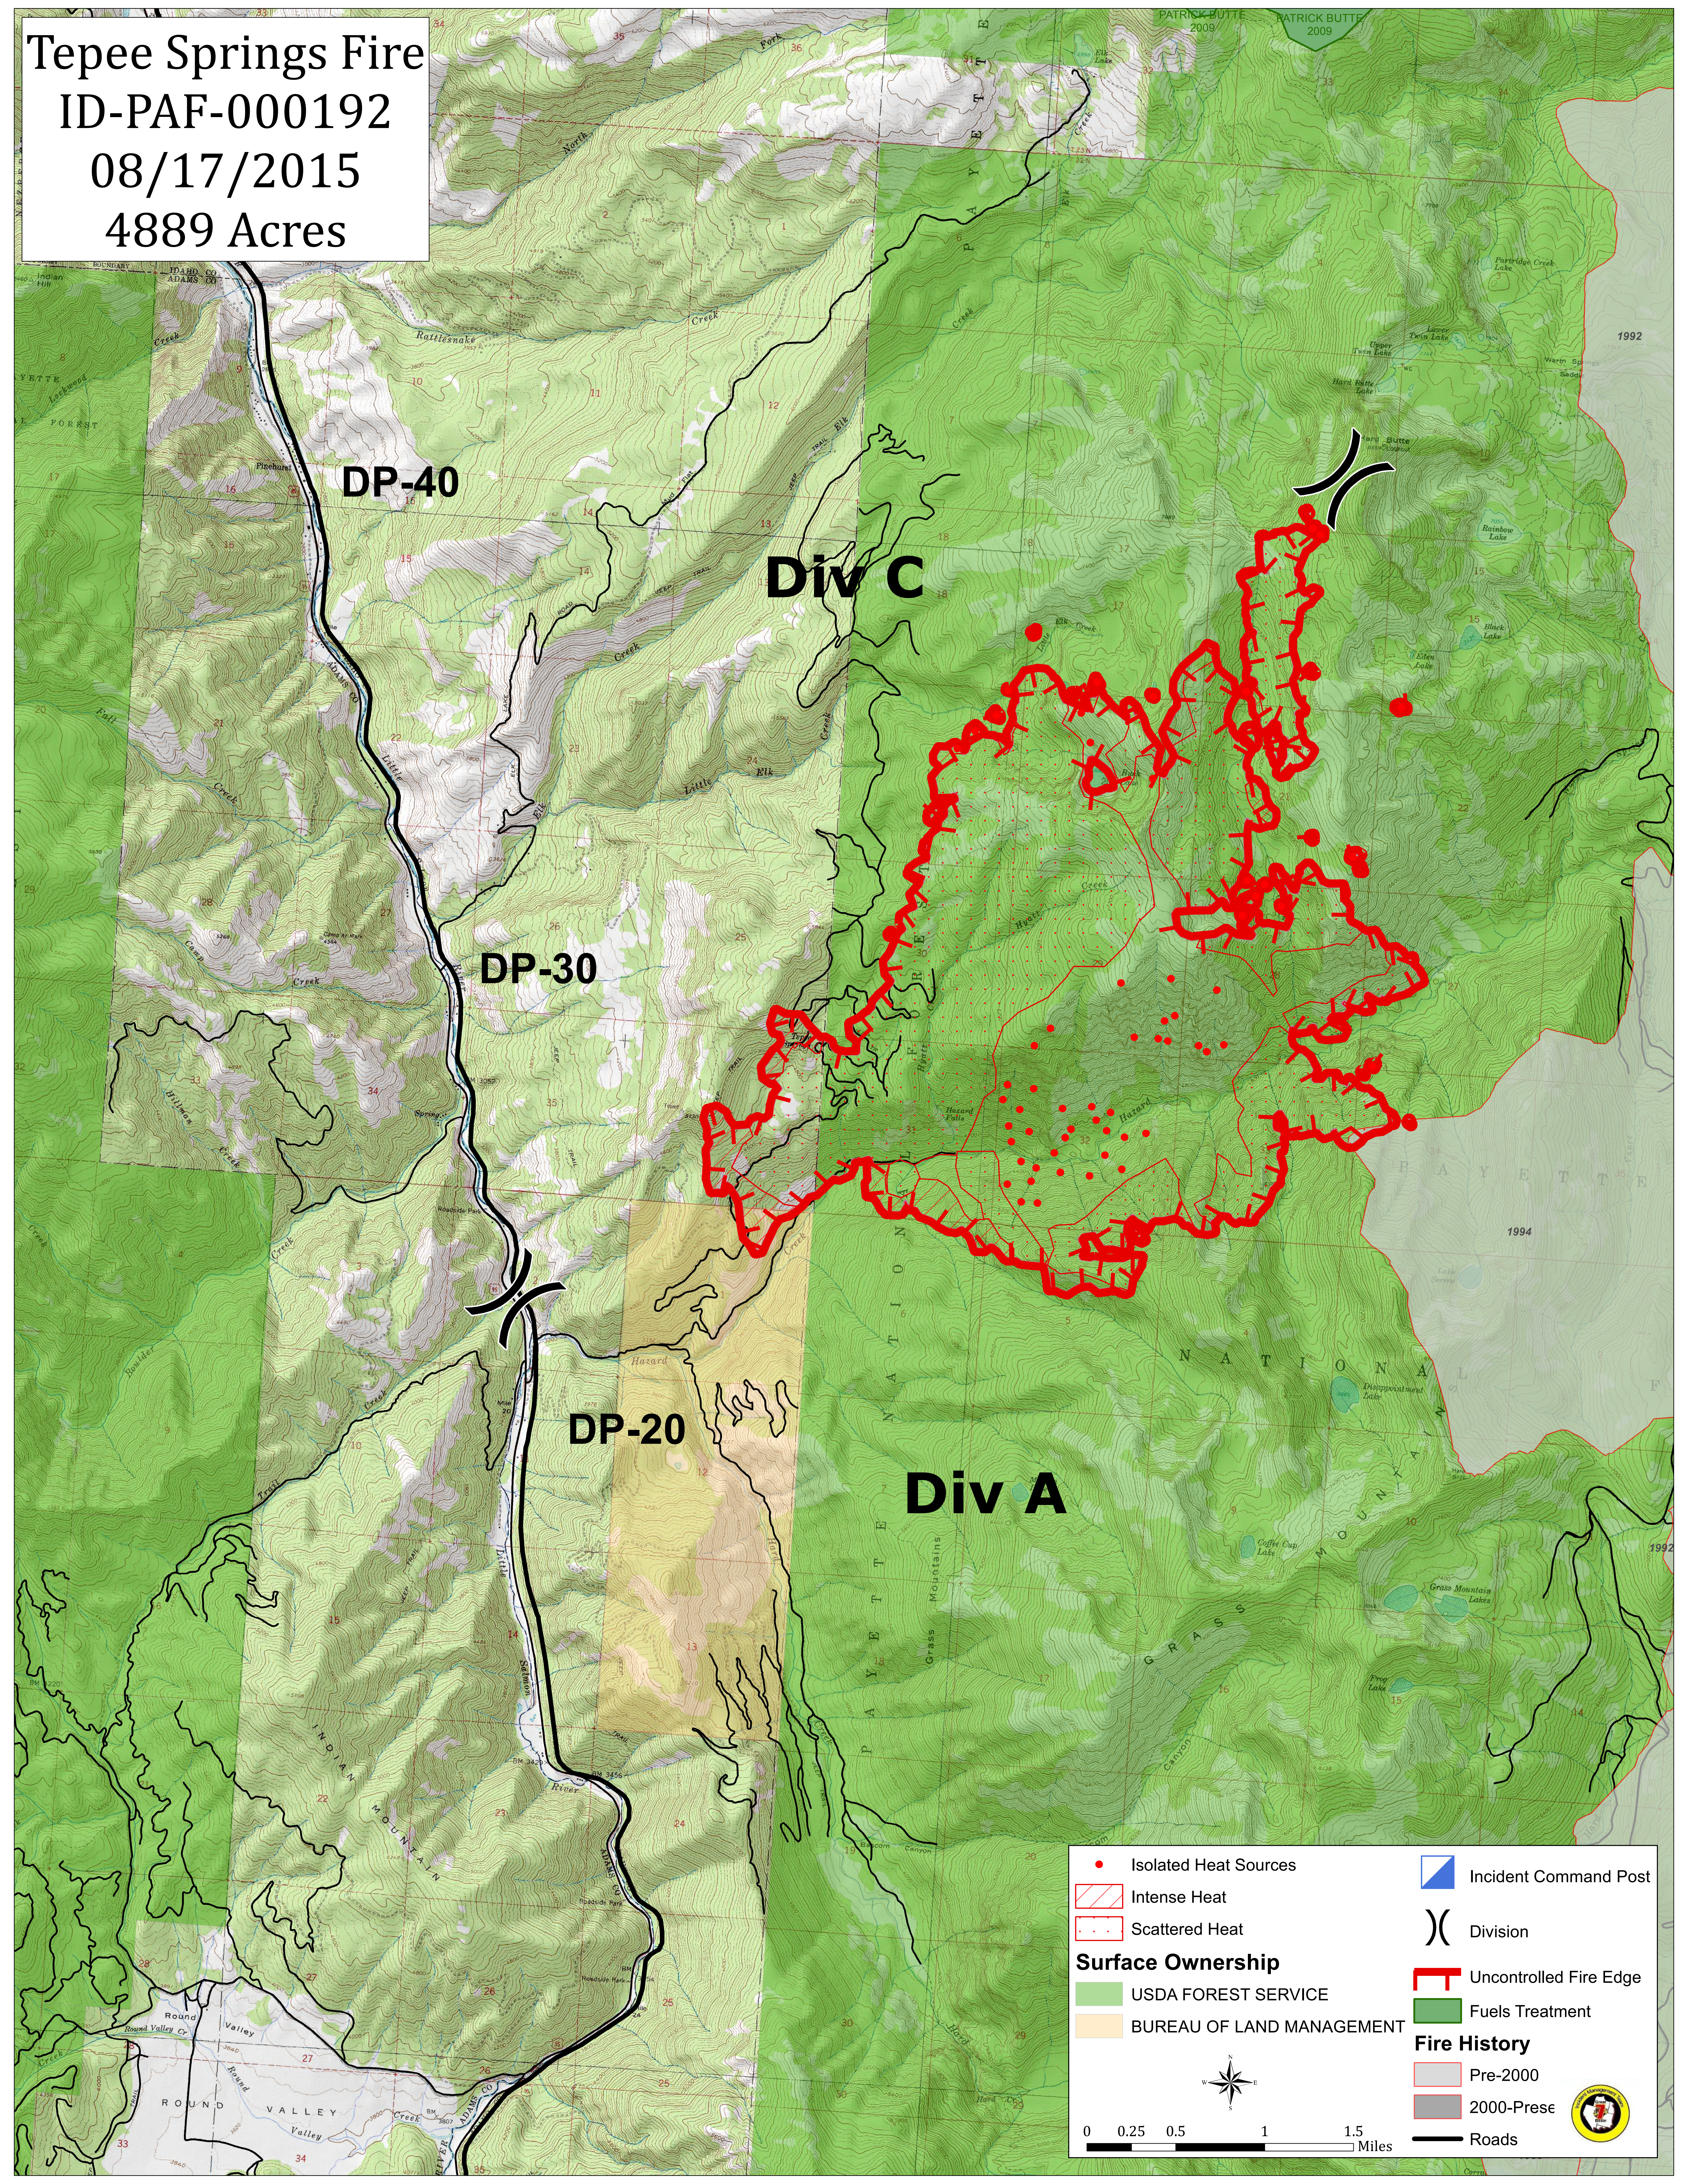

**Tepee Springs Fire**  
**ID-PAF-000192**  
**08/17/2015**  
**4889 Acres**

Isolated Heat Sources	Incident Command Post
Intense Heat	Division
Scattered Heat	Uncontrolled Fire Edge
<b>Surface Ownership</b>	
USDA FOREST SERVICE	Fuels Treatment
BUREAU OF LAND MANAGEMENT	<b>Fire History</b>
	Pre-2000
	2000-Prese
	Roads